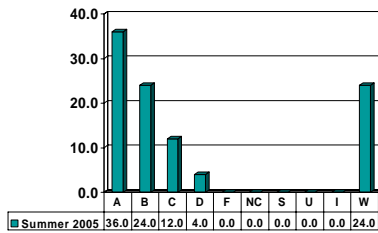

JUSTICE STUDIES

Undergraduate Courses – No. of Grades = 149

Note: Percent columns show rounded figures and may not total 100%.

CRIMINAL JUSTICE 1123

Freshman UG – No. of Grades = 22

CRIMINAL JUSTICE 2613

Sophomore UG – No. of Grades = 28

CRIMINAL JUSTICE 2713

Sophomore UG – No. of Grades = 25

CRIMINAL JUSTICE 3313

Junior UG – No. of Grades = 25

CRIMINAL JUSTICE 4416

Senior UG – No. of Grades = 15

CRIMINAL JUSTICE 4653

Senior UG – No. of Grades = 17

Note: Percent columns show rounded figures and may not total 100%.

CRIMINAL JUSTICE 4833

Senior UG – No. of Grades = 17

Note: Percent columns show rounded figures and may not total 100%.

PSYCHOLOGY

Undergraduate Courses – No. of Grades = 100