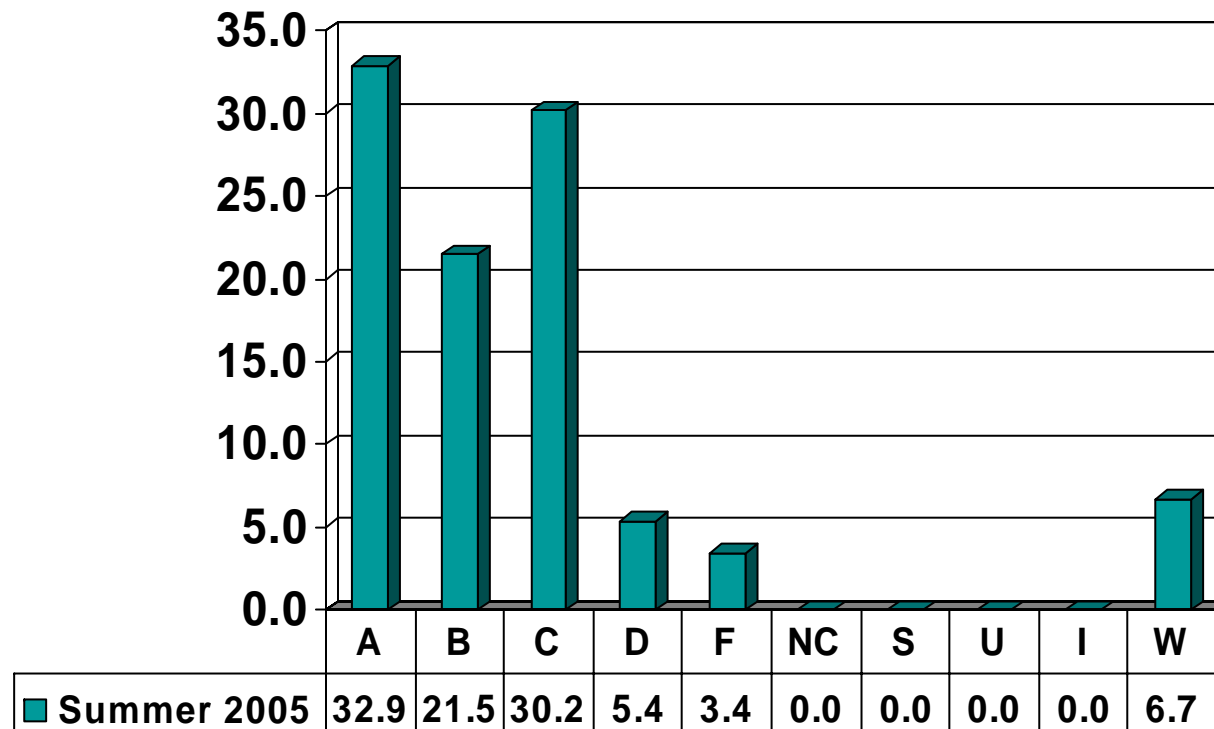

Prairie View A&M University
Grade Distribution Report
Summer 2005

Undergraduate Grade
Distribution by Course

JUVENILE JUSTICE & PSYCHOLOGY

Undergraduate Courses – No. of Grades = 249

Note: Percent columns show rounded figures and may not total 100%.

JUSTICE STUDIES

Undergraduate Courses – No. of Grades = 149

Note: Percent columns show rounded figures and may not total 100%.

CRIMINAL JUSTICE 1123

Freshman UG – No. of Grades = 22

CRIMINAL JUSTICE 2613

Sophomore UG – No. of Grades = 28