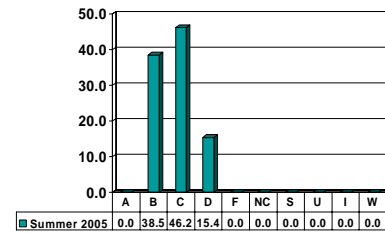

PSYCHOLOGY 3433

Junior UG – No. of Grades = 13

Note: Percent columns show rounded figures and may not total 100%.