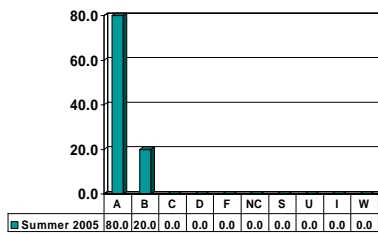

CRIMINAL JUSTICE 2713

Sophomore UG – No. of Grades = 25

CRIMINAL JUSTICE 3313

Junior UG – No. of Grades = 25

CRIMINAL JUSTICE 4416

Senior UG – No. of Grades = 15

CRIMINAL JUSTICE 4653

Senior UG – No. of Grades = 17

Note: Percent columns show rounded figures and may not total 100%.

CRIMINAL JUSTICE 4833

Senior UG – No. of Grades = 17

Note: Percent columns show rounded figures and may not total 100%.

PSYCHOLOGY

Undergraduate Courses – No. of Grades = 100