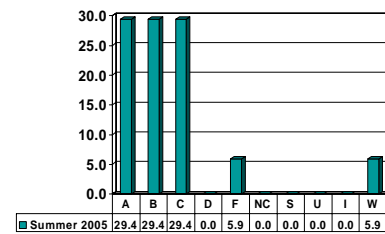

JUSTICE STUDIES

Undergraduate Courses – No. of Grades = 149

Note: Percent columns show rounded figures and may not total 100%.

CRIMINAL JUSTICE 1123

Freshman UG – No. of Grades = 22

CRIMINAL JUSTICE 2613

Sophomore UG – No. of Grades = 28

CRIMINAL JUSTICE 2713

Sophomore UG – No. of Grades = 25

CRIMINAL JUSTICE 3313

Junior UG – No. of Grades = 25

CRIMINAL JUSTICE 4416

Senior UG – No. of Grades = 15

CRIMINAL JUSTICE 4653

Senior UG – No. of Grades = 17

Note: Percent columns show rounded figures and may not total 100%.

CRIMINAL JUSTICE 4833

Senior UG – No. of Grades = 17

Note: Percent columns show rounded figures and may not total 100%.

PSYCHOLOGY

Undergraduate Courses – No. of Grades = 100