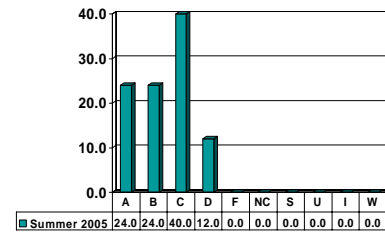

JUSTICE STUDIES

Undergraduate Courses – No. of Grades = 149

Note: Percent columns show rounded figures and may not total 100%.

CRIMINAL JUSTICE 1123

Freshman UG – No. of Grades = 22

CRIMINAL JUSTICE 2613

Sophomore UG – No. of Grades = 28

CRIMINAL JUSTICE 2713

Sophomore UG – No. of Grades = 25

CRIMINAL JUSTICE 3313

Junior UG – No. of Grades = 25

CRIMINAL JUSTICE 4416

Senior UG – No. of Grades = 15

CRIMINAL JUSTICE 4653

Senior UG – No. of Grades = 17

Note: Percent columns show rounded figures and may not total 100%.

CRIMINAL JUSTICE 4833

Senior UG – No. of Grades = 17

Note: Percent columns show rounded figures and may not total 100%.

PSYCHOLOGY

Undergraduate Courses – No. of Grades = 100