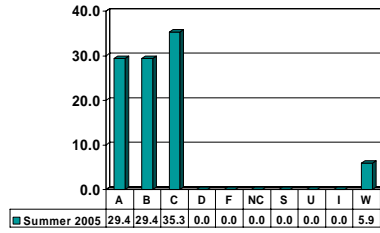

JUSTICE STUDIES

Undergraduate Courses – No. of Grades = 149

Note: Percent columns show rounded figures and may not total 100%.

CRIMINAL JUSTICE 1123

Freshman UG – No. of Grades = 22

CRIMINAL JUSTICE 2613

Sophomore UG – No. of Grades = 28

CRIMINAL JUSTICE 2713

Sophomore UG – No. of Grades = 25

CRIMINAL JUSTICE 3313

Junior UG – No. of Grades = 25

CRIMINAL JUSTICE 4416

Senior UG – No. of Grades = 15

CRIMINAL JUSTICE 4653

Senior UG – No. of Grades = 17

Note: Percent columns show rounded figures and may not total 100%.

CRIMINAL JUSTICE 4833

Senior UG – No. of Grades = 17

Note: Percent columns show rounded figures and may not total 100%.

PSYCHOLOGY

Undergraduate Courses – No. of Grades = 100