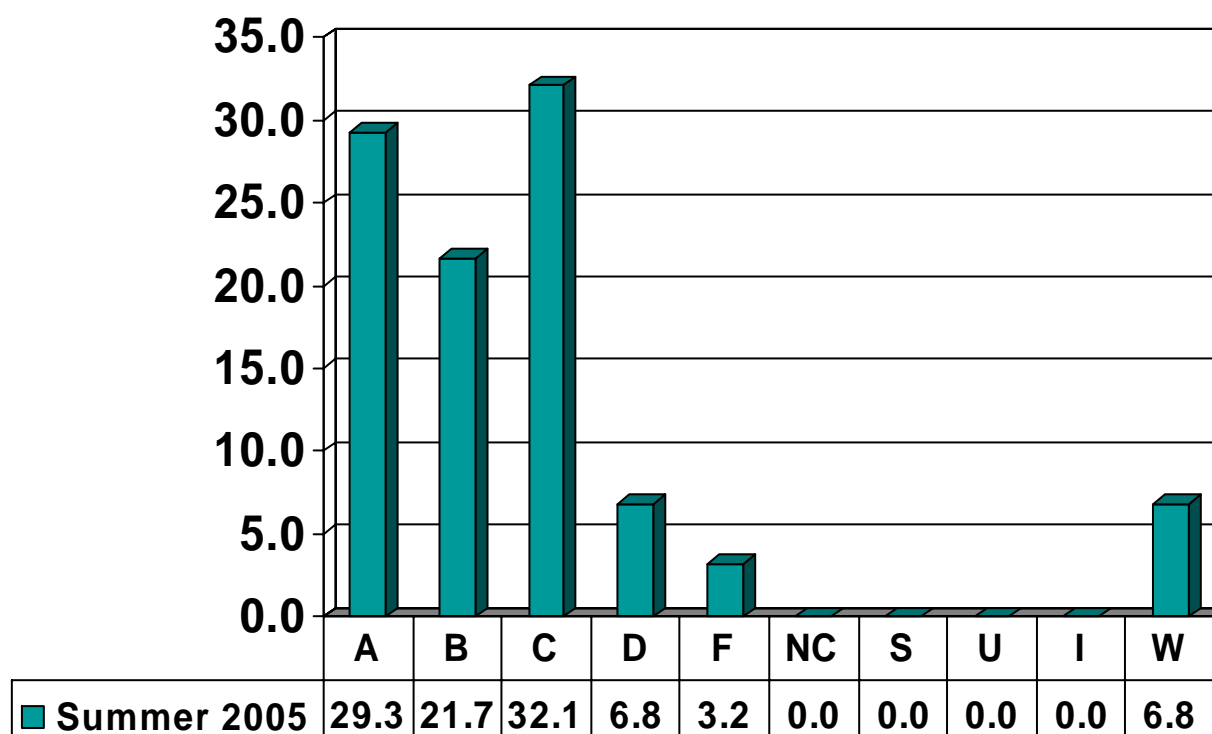

Prairie View A&M University
Grade Distribution Report
Summer 2005

Undergraduate Grade
Distribution by Course

JUVENILE JUSTICE & PSYCHOLOGY

Undergraduate Courses – No. of Grades = 249

Note: Percent columns show rounded figures and may not total 100%.

JUSTICE STUDIES

Undergraduate Courses – No. of Grades = 149

Note: Percent columns show rounded figures and may not total 100%.

CRIMINAL JUSTICE 1123

Freshman UG – No. of Grades = 22

CRIMINAL JUSTICE 2613

Sophomore UG – No. of Grades = 28