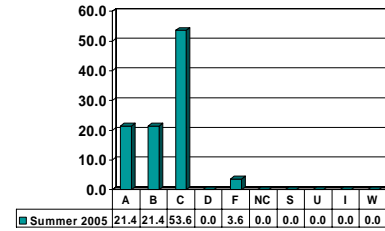

JUSTICE STUDIES

Undergraduate Courses – No. of Grades = 149

Note: Percent columns show rounded figures and may not total 100%.

CRIMINAL JUSTICE 1123

Freshman UG – No. of Grades = 22

CRIMINAL JUSTICE 2613

Sophomore UG – No. of Grades = 28

CRIMINAL JUSTICE 2713

Sophomore UG – No. of Grades = 25

CRIMINAL JUSTICE 3313

Junior UG – No. of Grades = 25

CRIMINAL JUSTICE 4416

Senior UG – No. of Grades = 15

CRIMINAL JUSTICE 4653

Senior UG – No. of Grades = 17

Note: Percent columns show rounded figures and may not total 100%.

CRIMINAL JUSTICE 4833

Senior UG – No. of Grades = 17

Note: Percent columns show rounded figures and may not total 100%.

PSYCHOLOGY

Undergraduate Courses – No. of Grades = 100