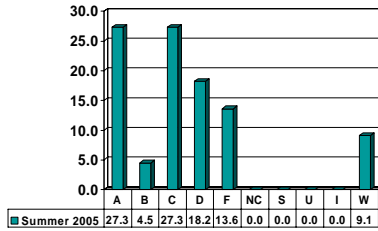

JUSTICE STUDIES

Undergraduate Courses – No. of Grades = 149

Note: Percent columns show rounded figures and may not total 100%.

CRIMINAL JUSTICE 1123

Freshman UG – No. of Grades = 22

CRIMINAL JUSTICE 2613

Sophomore UG – No. of Grades = 28

CRIMINAL JUSTICE 2713

Sophomore UG – No. of Grades = 25

CRIMINAL JUSTICE 3313

Junior UG – No. of Grades = 25

CRIMINAL JUSTICE 4416

Senior UG – No. of Grades = 15

CRIMINAL JUSTICE 4653

Senior UG – No. of Grades = 17

Note: Percent columns show rounded figures and may not total 100%.

CRIMINAL JUSTICE 4833

Senior UG – No. of Grades = 17

Note: Percent columns show rounded figures and may not total 100%.

PSYCHOLOGY

Undergraduate Courses – No. of Grades = 100