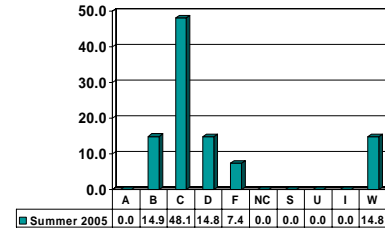

Note: Percent columns show rounded figures and may not total 100%.

CRIMINAL JUSTICE 4833

Senior UG – No. of Grades = 17

Note: Percent columns show rounded figures and may not total 100%.

PSYCHOLOGY

Undergraduate Courses – No. of Grades = 100

Note: Percent columns show rounded figures and may not total 100%.

PSYCHOLOGY 1113

Freshman UG – No. of Grades = 43

PSYCHOLOGY 2613

Sophomore UG – No. of Grades = 27

PSYCHOLOGY 3223

Junior UG – No. of Grades = 17