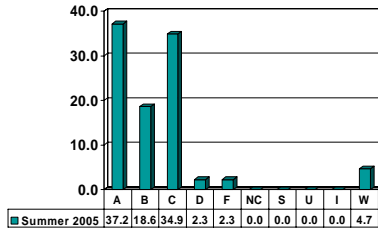

CRIMINAL JUSTICE 2713

Sophomore UG – No. of Grades = 25

CRIMINAL JUSTICE 3313

Junior UG – No. of Grades = 25

CRIMINAL JUSTICE 4416

Senior UG – No. of Grades = 15

CRIMINAL JUSTICE 4653

Senior UG – No. of Grades = 17

Note: Percent columns show rounded figures and may not total 100%.

CRIMINAL JUSTICE 4833

Senior UG – No. of Grades = 17

Note: Percent columns show rounded figures and may not total 100%.

PSYCHOLOGY

Undergraduate Courses – No. of Grades = 100

Note: Percent columns show rounded figures and may not total 100%.

PSYCHOLOGY 1113

Freshman UG – No. of Grades = 43

PSYCHOLOGY 2613

Sophomore UG – No. of Grades = 27

PSYCHOLOGY 3223

Junior UG – No. of Grades = 17