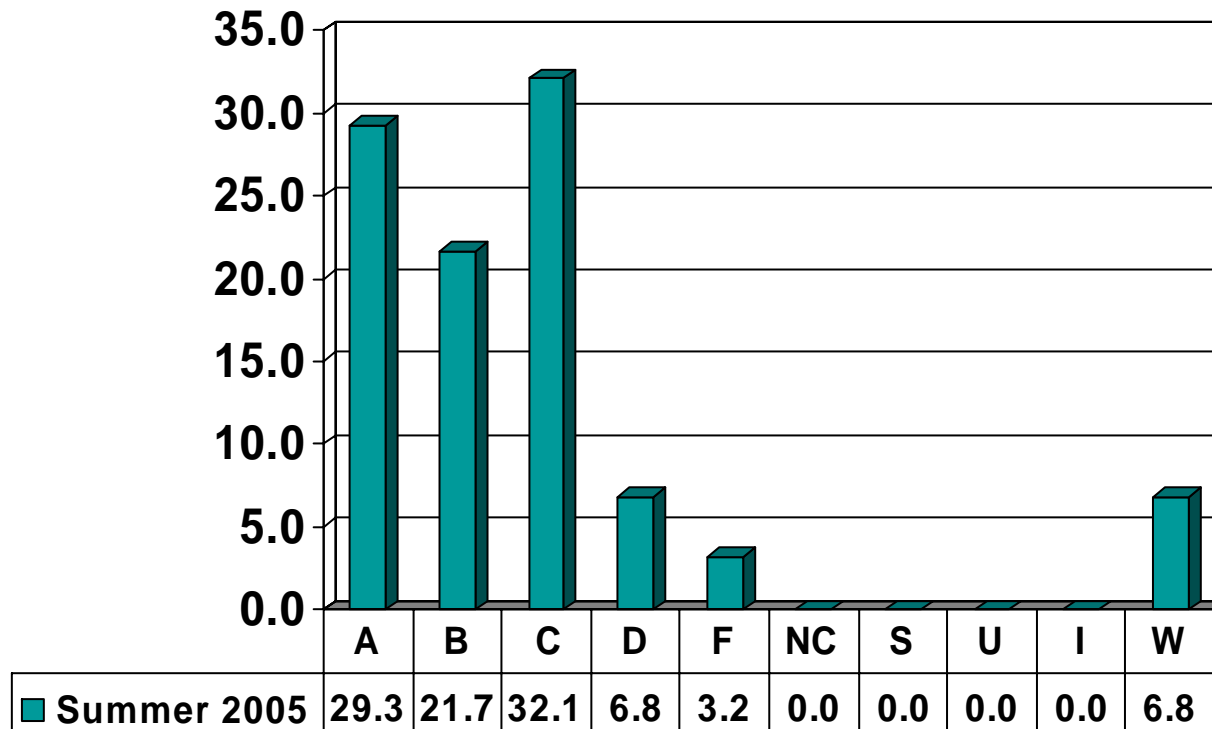

Note: Percent columns show rounded figures and may not total 100%.

CRIMINAL JUSTICE 4833

Senior UG – No. of Grades = 17

Note: Percent columns show rounded figures and may not total 100%.

PSYCHOLOGY

Undergraduate Courses – No. of Grades = 100

Note: Percent columns show rounded figures and may not total 100%.

PSYCHOLOGY 1113

Freshman UG – No. of Grades = 43

PSYCHOLOGY 2613

Sophomore UG – No. of Grades = 27

PSYCHOLOGY 3223

Junior UG – No. of Grades = 17