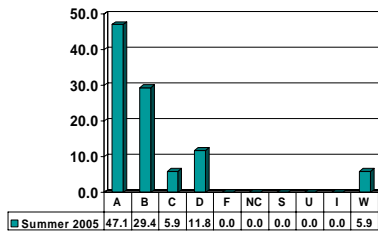

Note: Percent columns show rounded figures and may not total 100%.

CRIMINAL JUSTICE 4833

Senior UG – No. of Grades = 17

Note: Percent columns show rounded figures and may not total 100%.

PSYCHOLOGY

Undergraduate Courses – No. of Grades = 100

Note: Percent columns show rounded figures and may not total 100%.

PSYCHOLOGY 1113

Freshman UG – No. of Grades = 43

PSYCHOLOGY 2613

Sophomore UG – No. of Grades = 27

PSYCHOLOGY 3223

Junior UG – No. of Grades = 17

PSYCHOLOGY 3433

Junior UG – No. of Grades = 13

Note: Percent columns show rounded figures and may not total 100%.