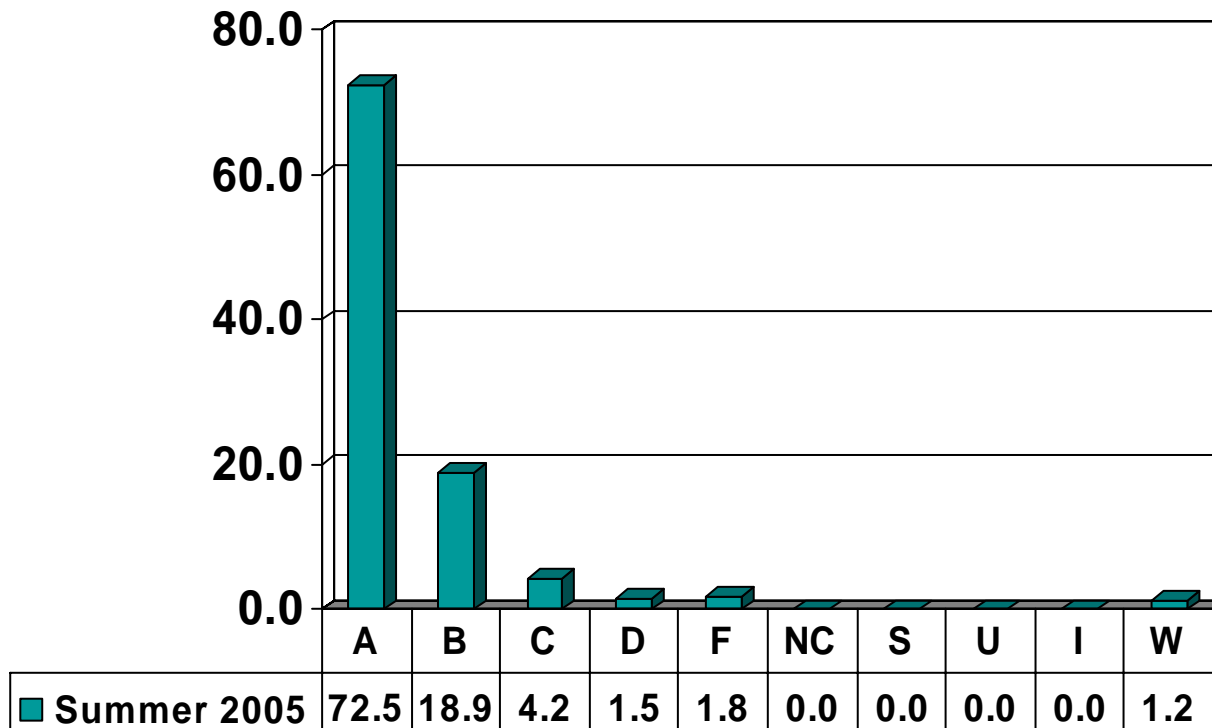

Prairie View A&M University

Combined Undergraduate
& Graduate Grade
Distribution by College
Summer 2005

ARCHITECTURE

Total No. of Grades = 334

ARTS AND SCIENCES

Total No. of Grades = 2112

BUSINESS

Total No. of Grades = 506

EDUCATION

Total No. of Grades = 3411

ENGINEERING

Total No. of Grades = 261

JUVENILE JUSTICE & PSYCHOLOGY

Total No. of Grades = 321

NURSING

Total No. of Grades = 310