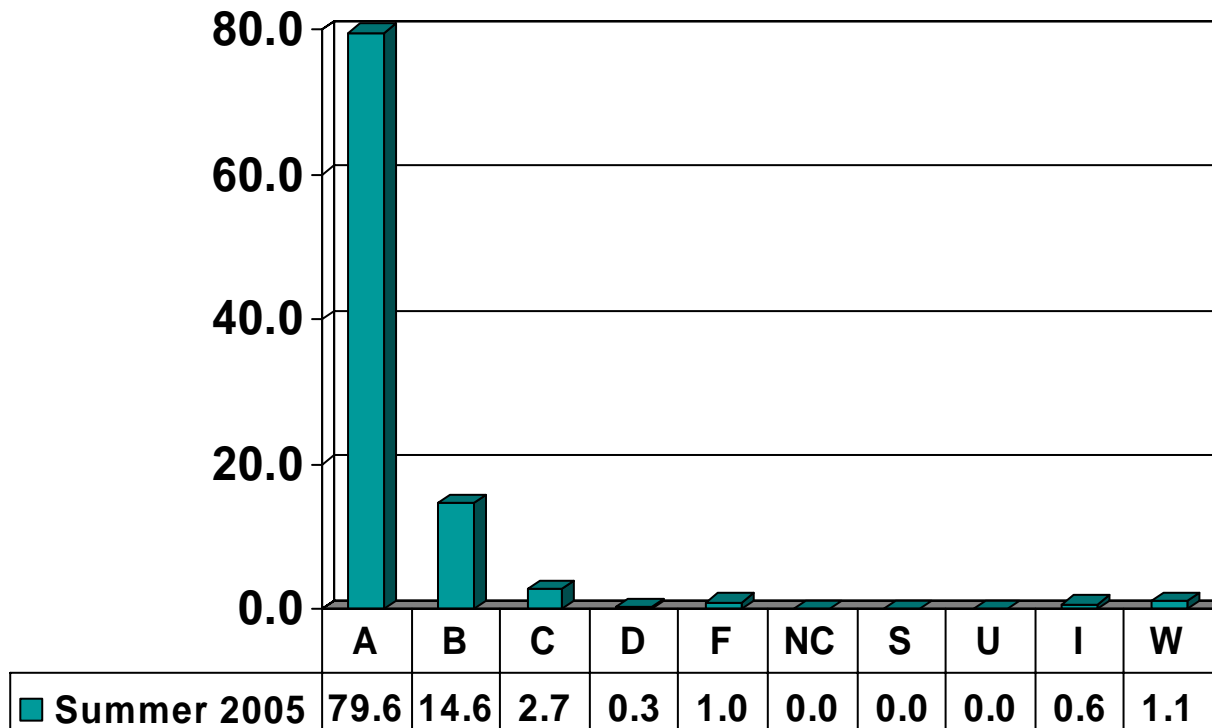

Prairie View A&M University

Combined Undergraduate
& Graduate Grade
Distribution by College
Summer 2005

ARCHITECTURE

Total No. of Grades = 334

ARTS AND SCIENCES

Total No. of Grades = 2112

BUSINESS

Total No. of Grades = 506

EDUCATION

Total No. of Grades = 3411

ENGINEERING

Total No. of Grades = 261

JUVENILE JUSTICE & PSYCHOLOGY

Total No. of Grades = 321

NURSING

Total No. of Grades = 310