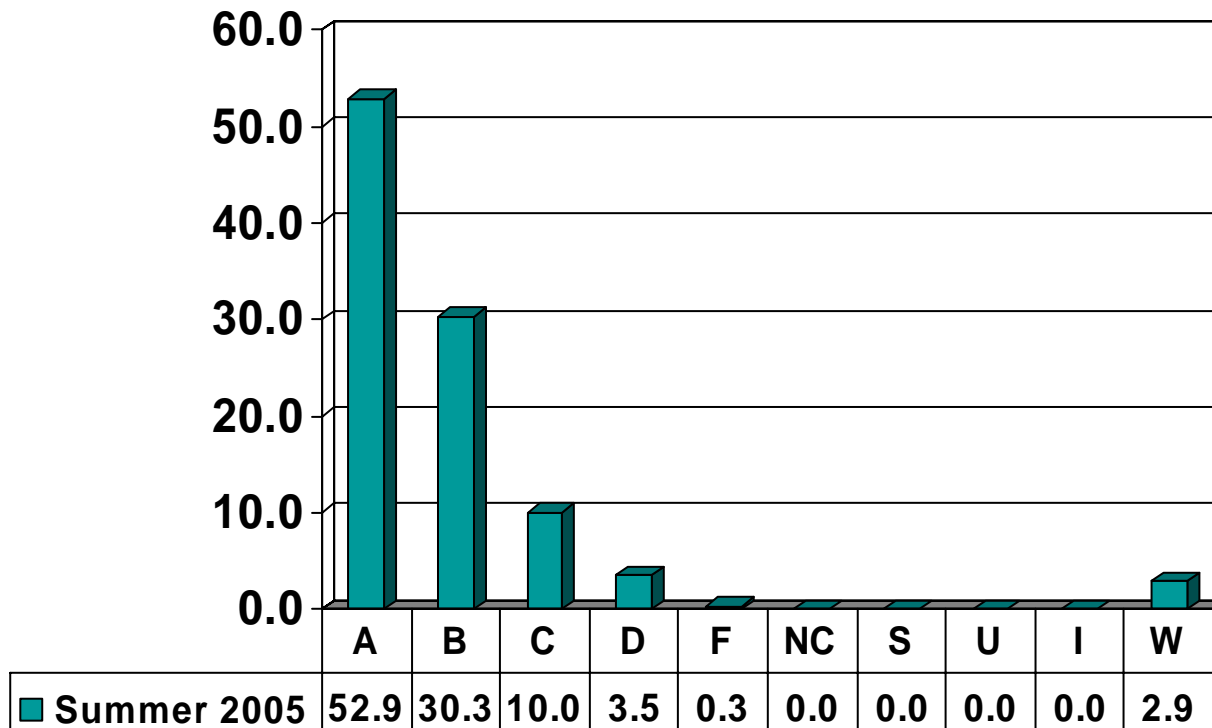

EDUCATION

Total No. of Grades = 3411

ENGINEERING

Total No. of Grades = 261

JUVENILE JUSTICE & PSYCHOLOGY

Total No. of Grades = 321

NURSING

Total No. of Grades = 310