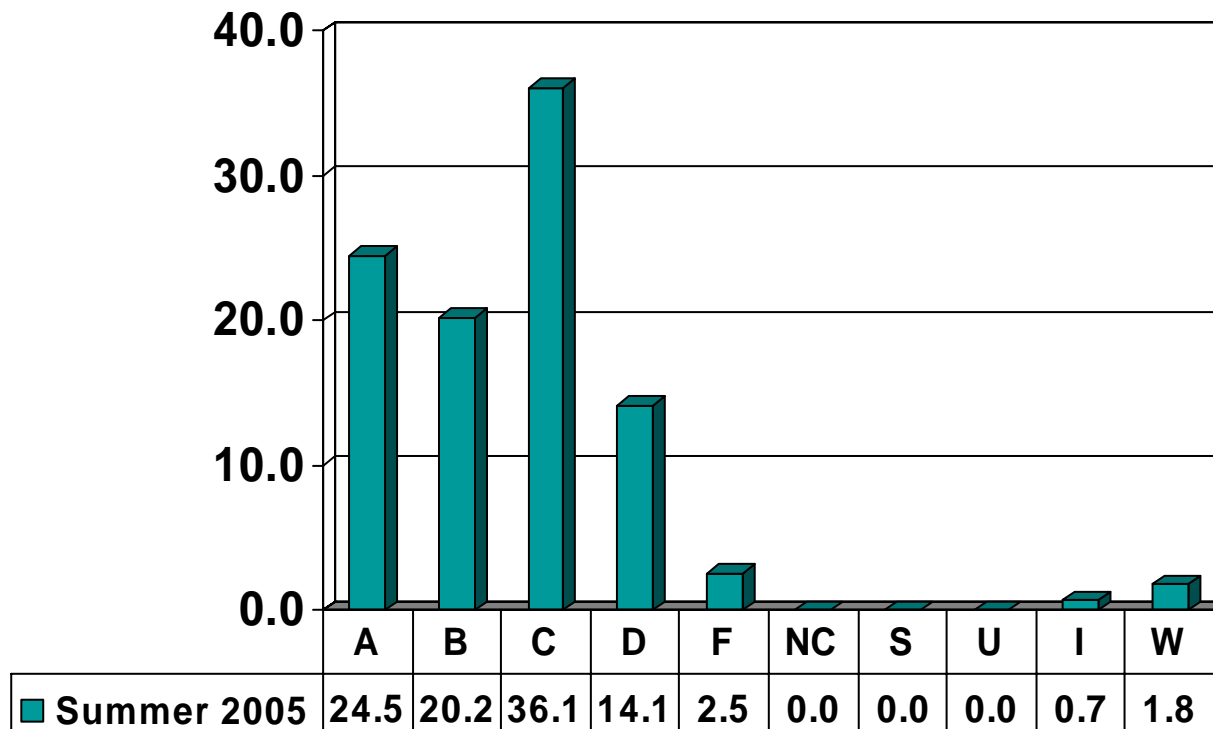

Prairie View A&M University

Combined Undergraduate
& Graduate Grade
Distribution by College
Summer 2005

ARCHITECTURE

Total No. of Grades = 334

ARTS AND SCIENCES

Total No. of Grades = 2112

BUSINESS

Total No. of Grades = 506

EDUCATION

Total No. of Grades = 3411

ENGINEERING

Total No. of Grades = 261

JUVENILE JUSTICE & PSYCHOLOGY

Total No. of Grades = 321

NURSING

Total No. of Grades = 310