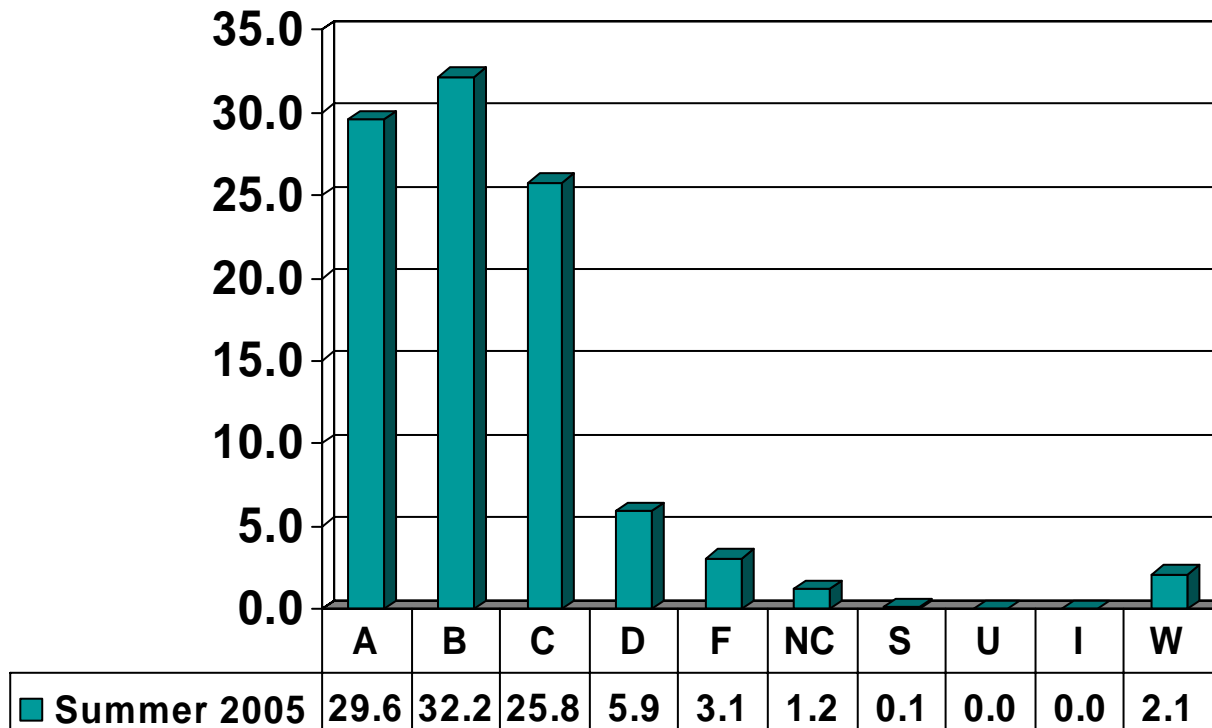

Prairie View A&M University

Combined Undergraduate
& Graduate Grade
Distribution by College
Summer 2005

ARCHITECTURE

Total No. of Grades = 334

ARTS AND SCIENCES

Total No. of Grades = 2112

BUSINESS

Total No. of Grades = 506

EDUCATION

Total No. of Grades = 3411

ENGINEERING

Total No. of Grades = 261

JUVENILE JUSTICE & PSYCHOLOGY

Total No. of Grades = 321

NURSING

Total No. of Grades = 310