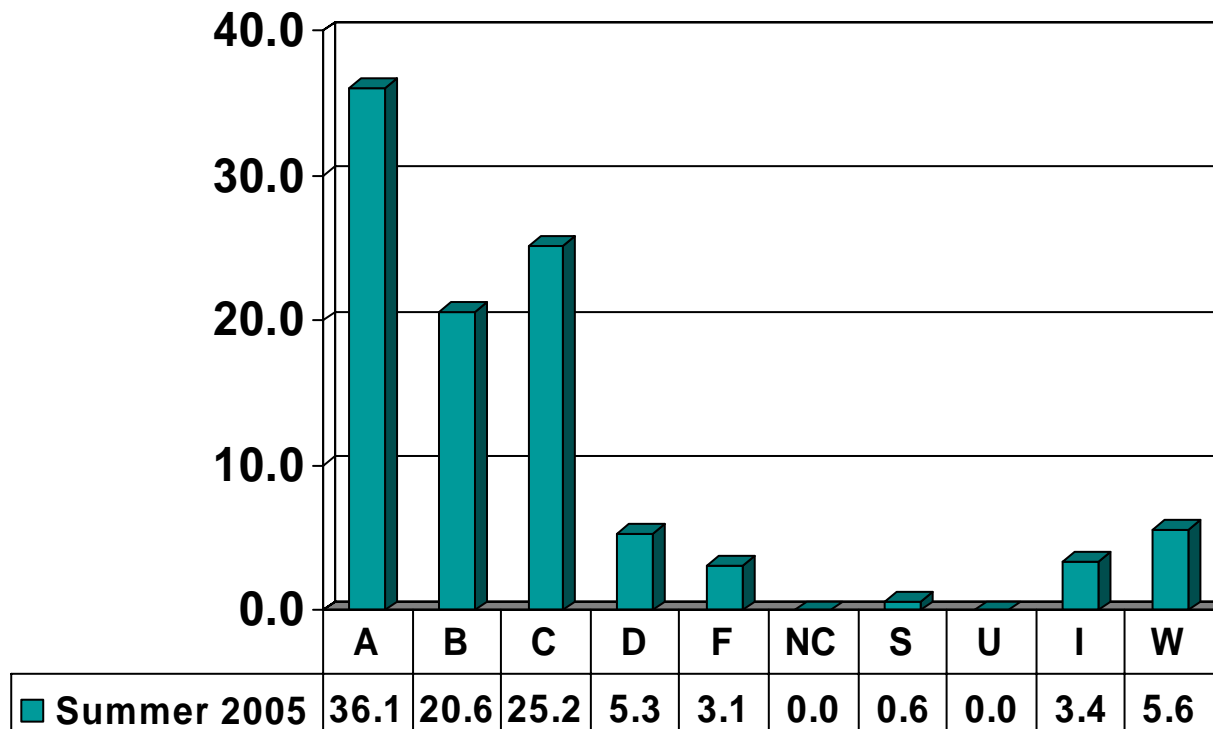

EDUCATION

Total No. of Grades = 3411

ENGINEERING

Total No. of Grades = 261

JUVENILE JUSTICE & PSYCHOLOGY

Total No. of Grades = 321

NURSING

Total No. of Grades = 310