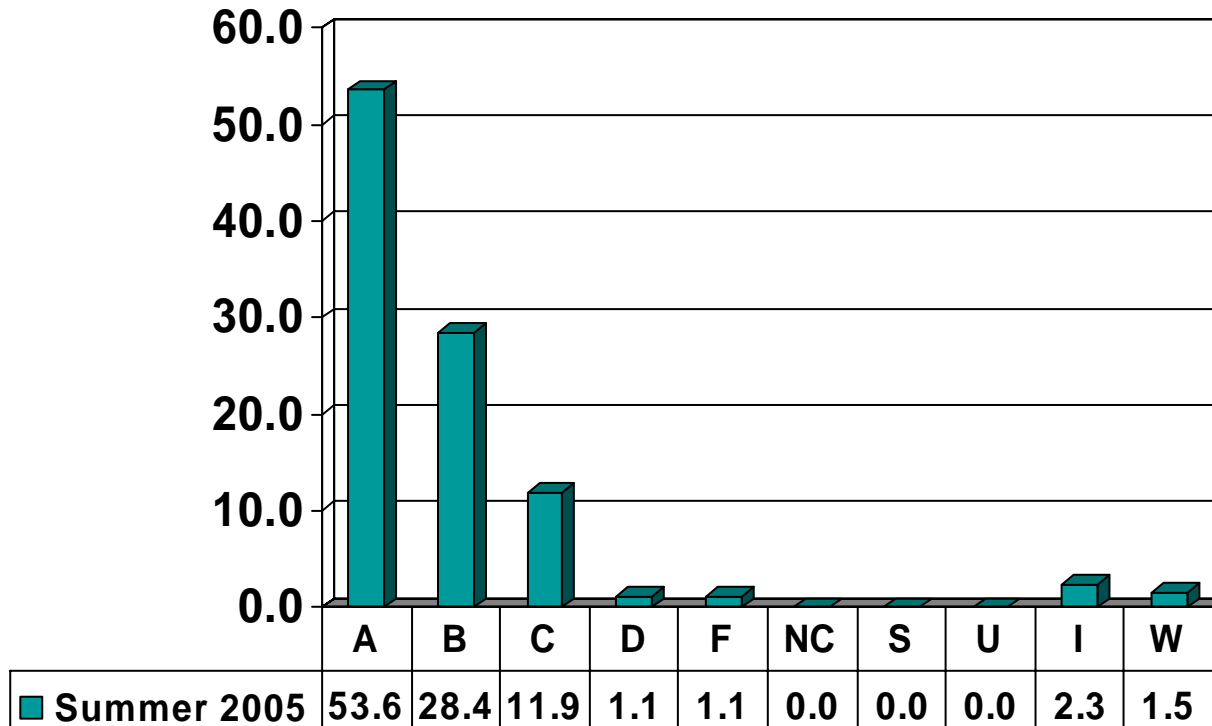

Prairie View A&M University

Combined Undergraduate
& Graduate Grade
Distribution by College
Summer 2005

ARCHITECTURE

Total No. of Grades = 334

ARTS AND SCIENCES

Total No. of Grades = 2112

BUSINESS

Total No. of Grades = 506

EDUCATION

Total No. of Grades = 3411

ENGINEERING

Total No. of Grades = 261

JUVENILE JUSTICE & PSYCHOLOGY

Total No. of Grades = 321

NURSING

Total No. of Grades = 310