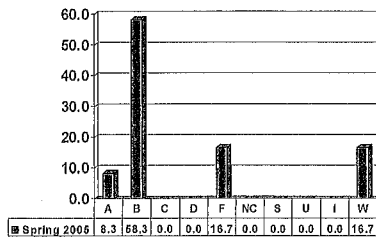

SOCIOLOGY 5243

Graduates – No. of Grades = 12