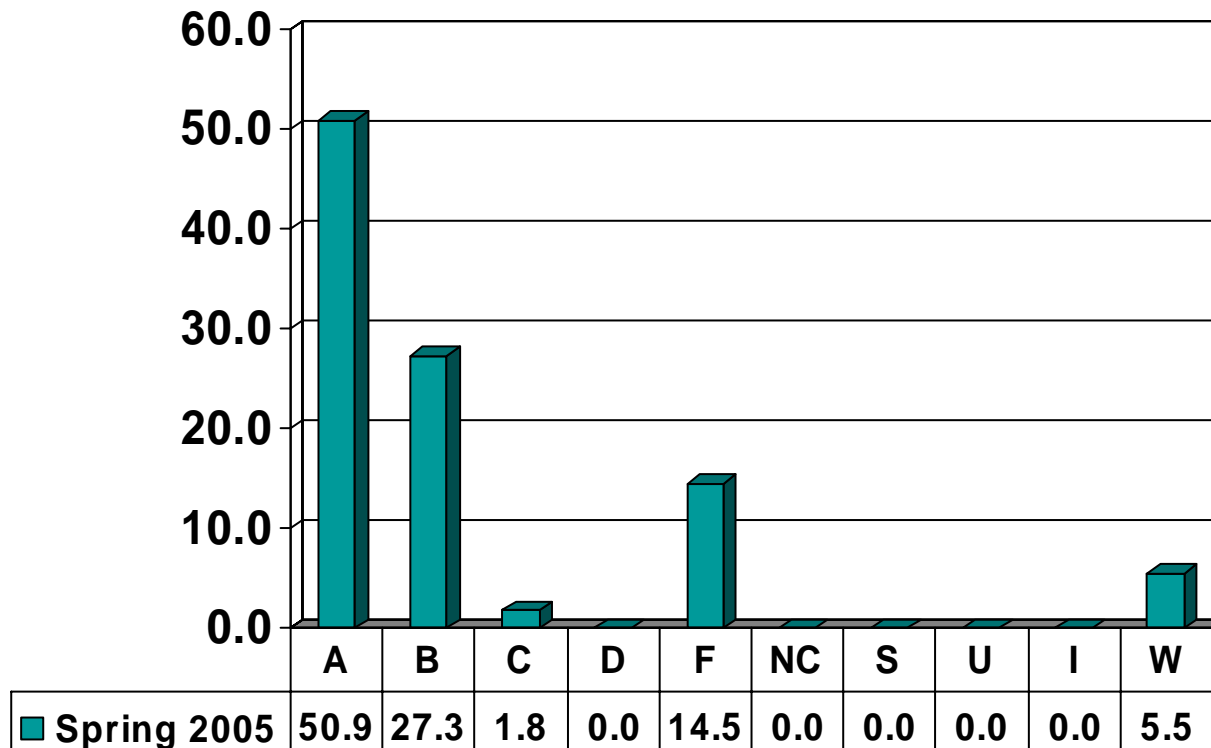

# SOCIAL WORK, BEHAVIORAL & POLITICAL SCIENCE

Graduate Courses – No. of Grades = 55

Note: Percent columns show rounded figures and may not total 100%.