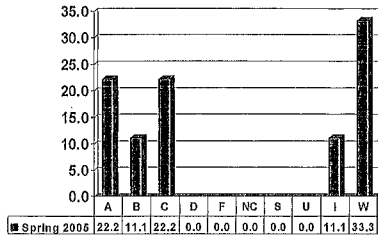

ENGLISH 5243

Graduates – No. of Grades = 9