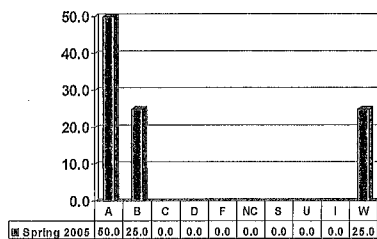

CHEMISTRY 5414

Graduates – No. of Grades = 4