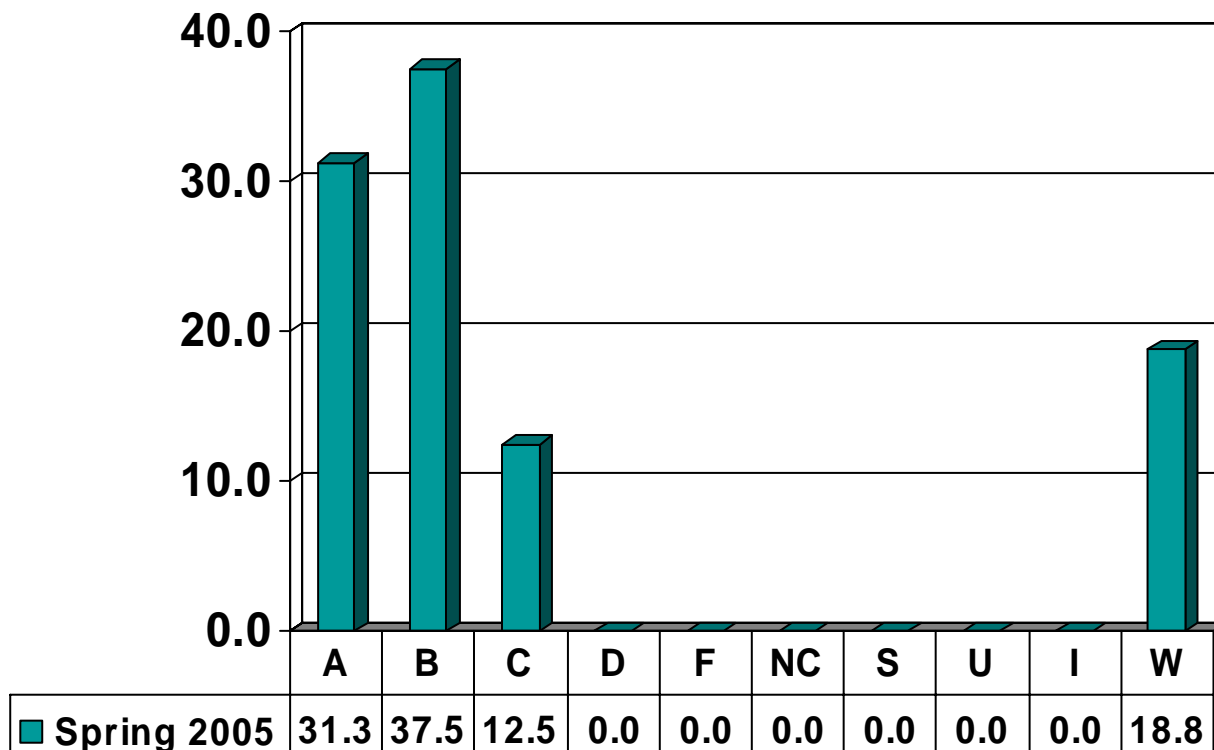

CHEMISTRY

Graduate Courses – No. of Grades = 16

Note: Percent columns show rounded figures and may not total 100%.