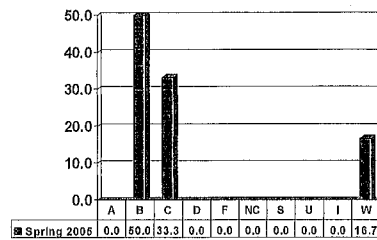

CHEMISTRY 5323

Graduates – No. of Grades = 6