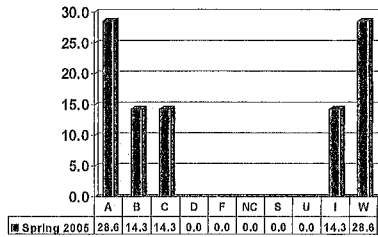

ENGLISH 5313

Graduates – No. of Grades = 7