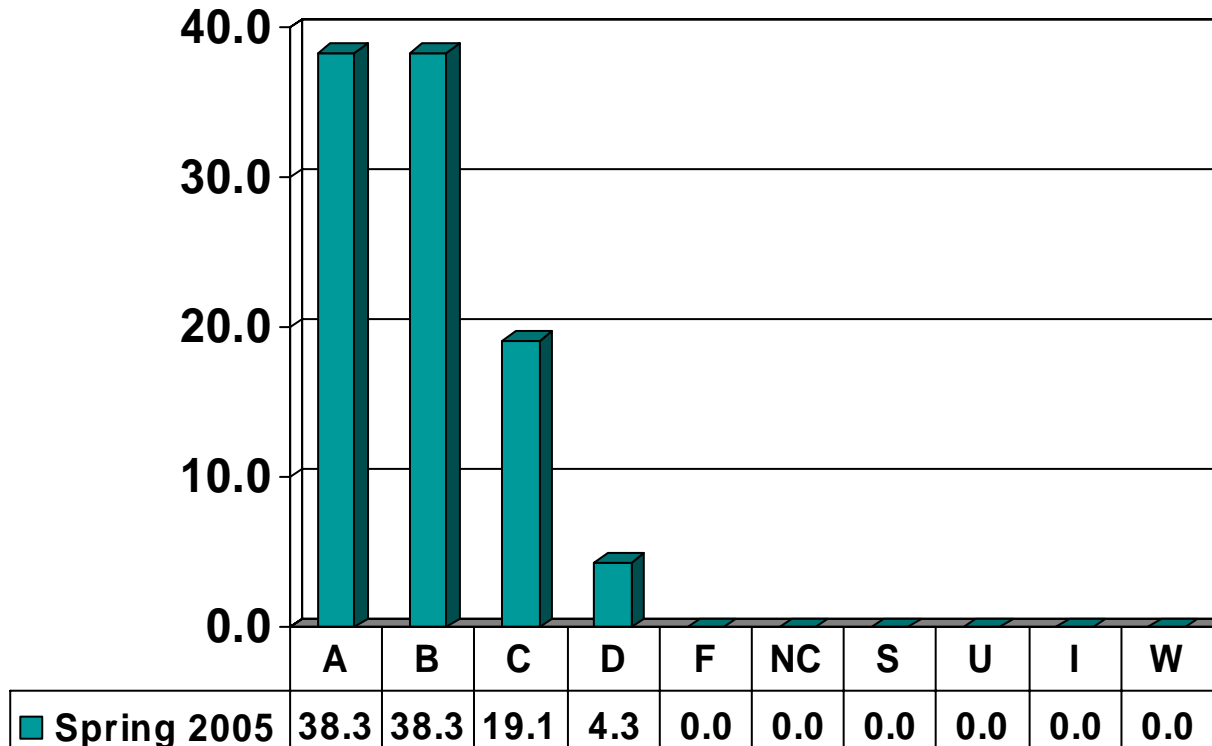

MATHEMATICS

Graduate Courses – No. of Grades = 47

Note: Percent columns show rounded figures and may not total 100%.