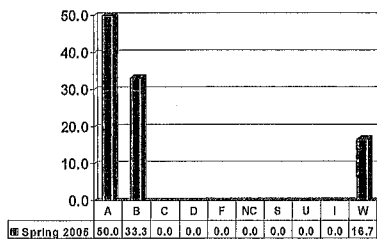

CHEMISTRY 5322

Graduates – No. of Grades = 6