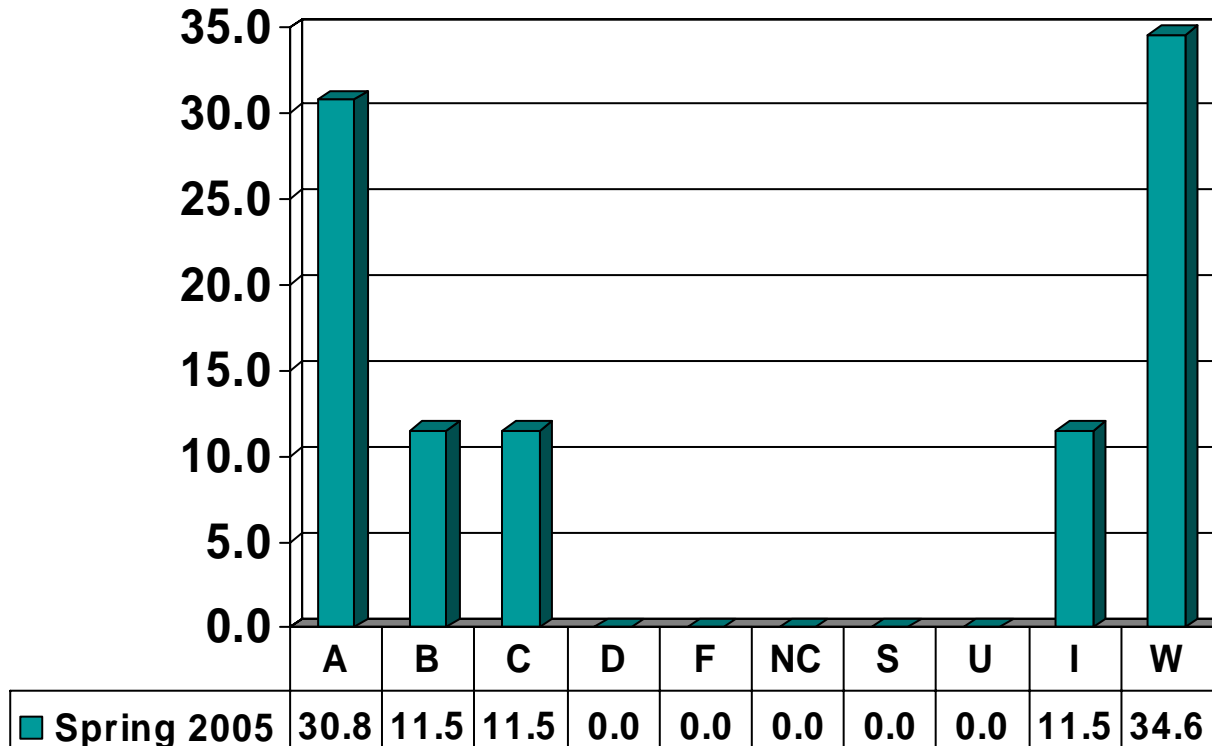

LANGUAGES & COMMUNICATIONS

Graduate Courses – No. of Grades = 26

Note: Percent columns show rounded figures and may not total 100%.