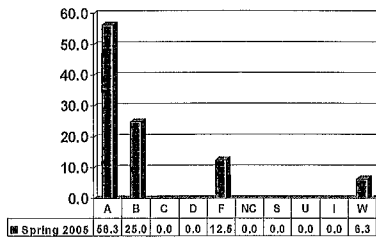

SOCIOLOGY 5123

Graduates – No. of Grades = 16