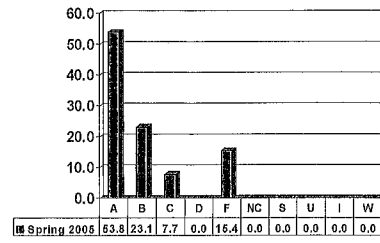

SOCIOLOGY 5223

Graduates – No. of Grades = 13