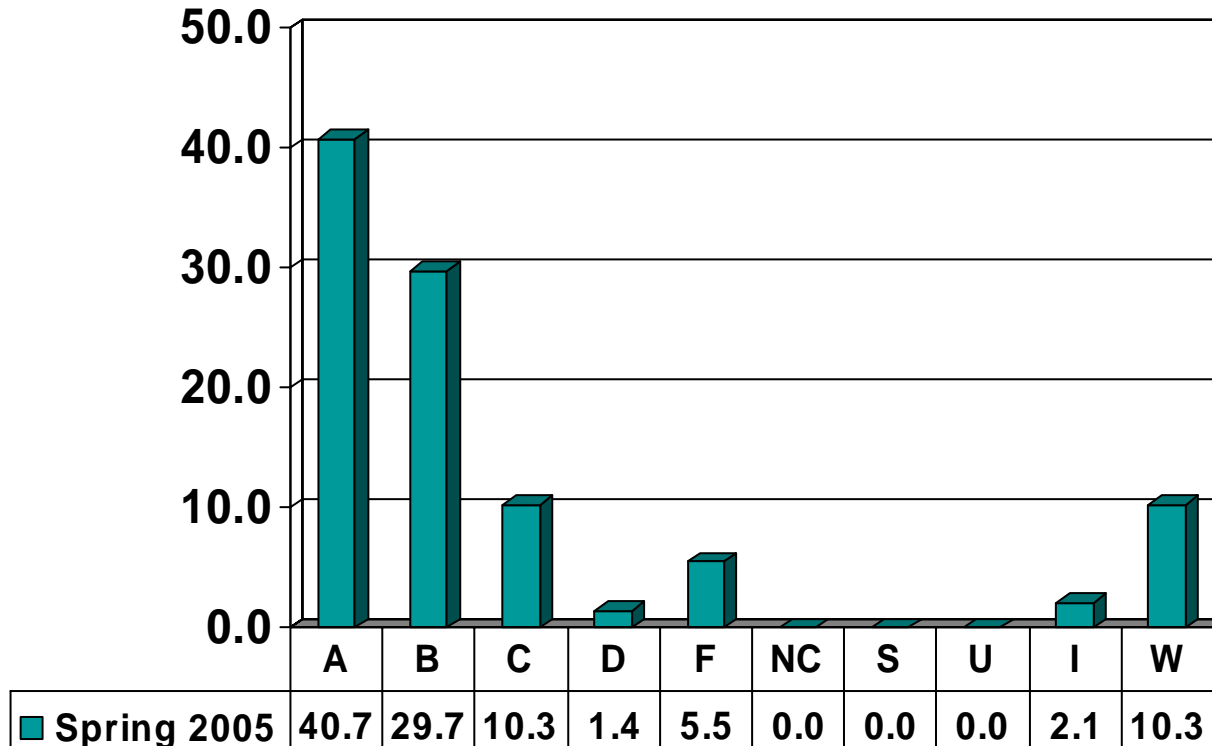

ARTS & SCIENCES

Graduate Courses – No. of Grades = 145

Note: Percent columns show rounded figures and may not total 100%.