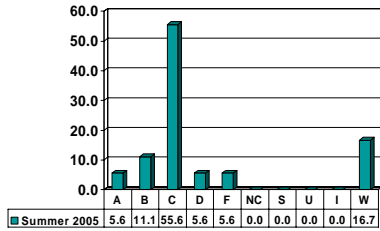

MUSIC 1513

Freshman UG – No. of Grades = 9

MUSIC 1523

Freshman UG – No. of Grades = 6

MUSIC 2333

Sophomore UG – No. of Grades = 22

MUSIC 3513

Junior UG – No. of Grades = 2

PHYSICS

Undergraduate Course – No. of Grades = 69

Note: Percent columns show rounded figures and may not total 100%.

PHYSICAL SCIENCE 1123

Freshman UG – No. of Grades = 37

Note: Percent columns show rounded figures and may not total 100%.

PHYSICS 2113

Sophomore UG – No. of Grades = 18

PHYSICS 2123

Sophomore UG – No. of Grades = 13

PHYSICS 3003

Junior UG – No. of Grades = 1

SOCIAL WORK, BEHAVIORAL & POLITICAL SCIENCES

Undergraduate Courses – No. of Grades = 661