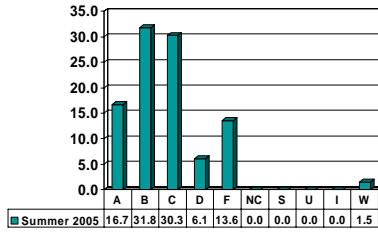

Note: Percent columns show rounded figures and may not total 100%.

COMMUNICATIONS 3003

Junior UG – No. of Grades = 2

COMMUNICATIONS 4003

Senior UG – No. of Grades = 10

COMMUNICATIONS 4993

Senior UG – No. of Grades = 2

Note: Percent columns show rounded figures and may not total 100%.

ENGLISH 1123

Freshman UG – No. of Grades = 66

ENGLISH 1133

Freshman UG – No. of Grades = 74

ENGLISH 2153

Sophomore UG – No. of Grades = 47

ENGLISH 3233