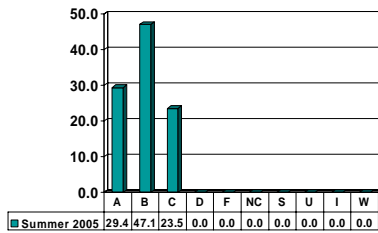

POLITICAL SCIENCE 4993

Sophomore UG – No. of Grades = 2

SOCIOLOGY 1013

Freshman UG – No. of Grades = 72

SOCIOLOGY 2003

Sophomore UG – No. of Grades = 35

SOCIOLOGY 2033

Sophomore UG – No. of Grades = 17

SOCIOLOGY 3043

Junior UG – No. of Grades = 12

SOCIOLOGY 4993

Senior UG – No. of Grades = 4

SOCIAL WORK 3213

Junior UG – No. of Grades = 10

SOCIAL WORK 4176

Senior UG – No. of Grades = 14