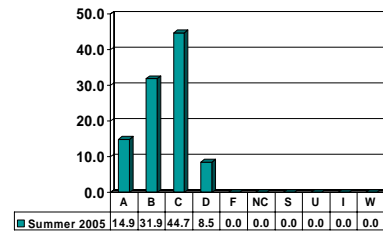

SPANISH 2023

Sophomore UG – No. of Grades = 47