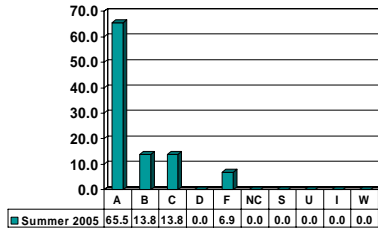

DRAMA 1103

Freshman UG – No. of Grades = 29

Note: Percent columns show rounded figures and may not total 100%.