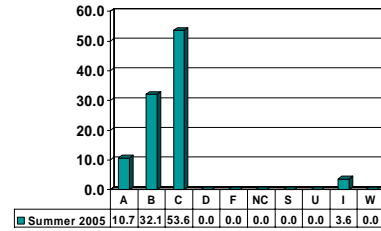

MATHEMATICS 2153

Sophomore UG – No. of Grades = 28