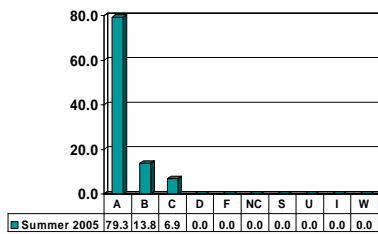

BIOLOGY 1054

Freshman UG – No. of Grades = 61

BIOLOGY 1064

Freshman UG – No. of Grades = 49

BIOLOGY 1113

Freshman UG – No. of Grades = 29

BIOLOGY 1123

Freshman UG – No. of Grades = 10

Note: Percent columns show rounded figures and may not total 100%.

BIOLOGY 3014

Junior UG – No. of Grades = 25

BIOLOGY 3034

Junior UG – No. of Grades = 28

BIOLOGY 3064

Junior UG – No. of Grades = 18

BIOLOGY 3073