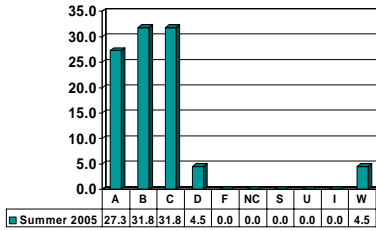

Note: Percent columns show rounded figures and may not total 100%.

DRAMA 1103

Freshman UG – No. of Grades = 29

Note: Percent columns show rounded figures and may not total 100%.

MUSIC 1313

Freshman UG – No. of Grades = 22

MUSIC 1513

Freshman UG – No. of Grades = 9

MUSIC 1523

Freshman UG – No. of Grades = 6

MUSIC 2333

Sophomore UG – No. of Grades = 22

MUSIC 3513

Junior UG – No. of Grades = 2