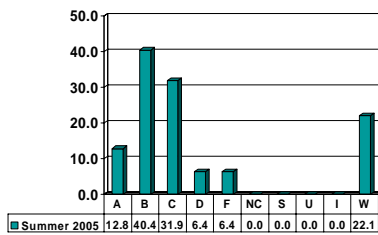

Note: Percent columns show rounded figures and may not total 100%.

COMMUNICATIONS 3003

Junior UG – No. of Grades = 2

COMMUNICATIONS 4003

Senior UG – No. of Grades = 10

COMMUNICATIONS 4993

Senior UG – No. of Grades = 2

Note: Percent columns show rounded figures and may not total 100%.

ENGLISH 1123

Freshman UG – No. of Grades = 66

ENGLISH 1133

Freshman UG – No. of Grades = 74

ENGLISH 2153

Sophomore UG – No. of Grades = 47

ENGLISH 3233