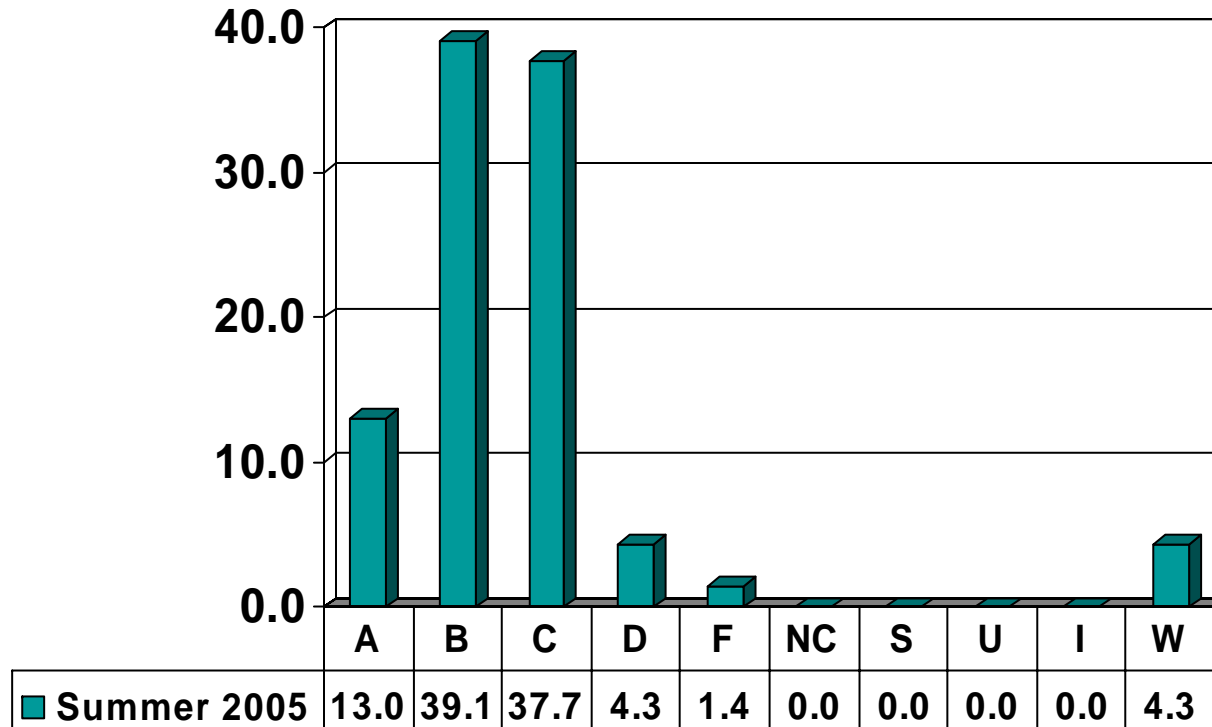

PHYSICS

Undergraduate Course – No. of Grades = 69

Note: Percent columns show rounded figures and may not total 100%.