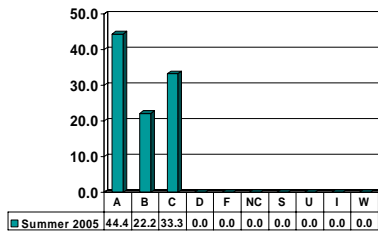

MATHEMATICS 4003

Senior UG – No. of Grades = 9