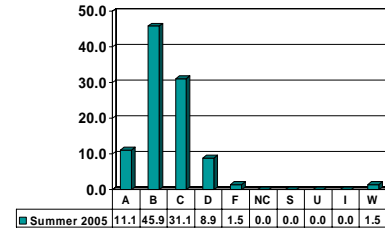

HISTORY 1323

Freshman UG – No. of Grades = 110

HISTORY 4993

Senior UG – No. of Grades = 2

POLITICAL SCIENCE 1113

Freshman UG – No. of Grades = 118

POLITICAL SCIENCE 1123

Freshman UG – No. of Grades = 135

POLITICAL SCIENCE 4993

Sophomore UG – No. of Grades = 2

SOCIOLOGY 1013

Freshman UG – No. of Grades = 72

SOCIOLOGY 2003

Sophomore UG – No. of Grades = 35

SOCIOLOGY 2033

Sophomore UG – No. of Grades = 17