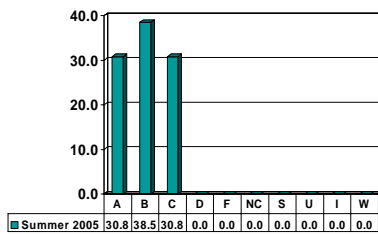

MATHEMATICS 1153

Freshman UG – No. of Grades = 26