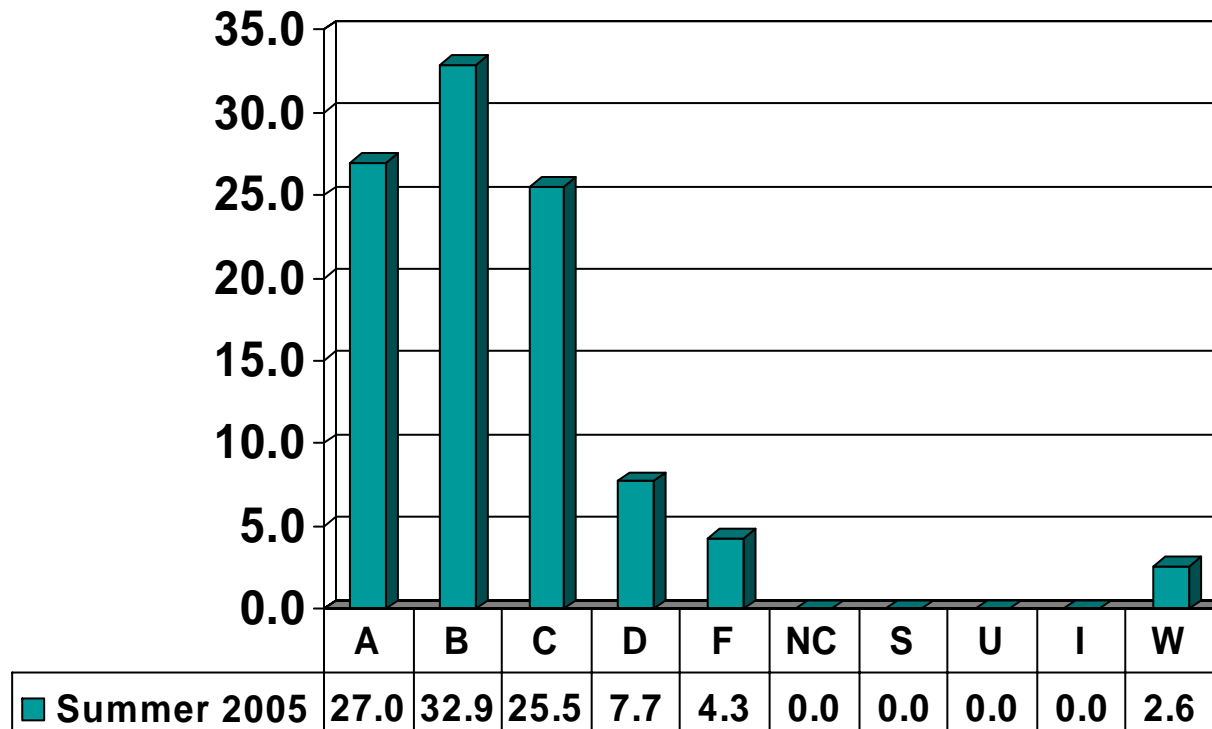

Note: Percent columns show rounded figures and may not total 100%.

COMMUNICATIONS 3003

Junior UG – No. of Grades = 2

COMMUNICATIONS 4003

Senior UG – No. of Grades = 10

COMMUNICATIONS 4993

Senior UG – No. of Grades = 2