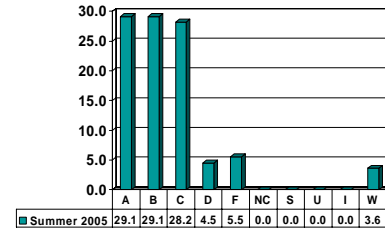

HISTORY 1323

Freshman UG – No. of Grades = 110