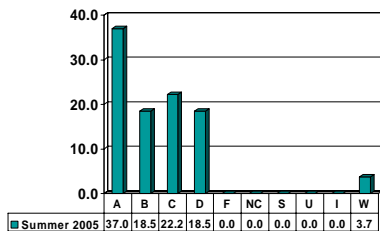

Note: Percent columns show rounded figures and may not total 100%.

BIOLOGY 3014

Junior UG – No. of Grades = 25

BIOLOGY 3034

Junior UG – No. of Grades = 28

BIOLOGY 3064

Junior UG – No. of Grades = 18

BIOLOGY 3073

Junior UG – No. of Grades = 22

BIOLOGY 3124

Junior UG – No. of Grades = 15

BIOLOGY 4034

Senior UG – No. of Grades = 11

Note: Percent columns show rounded figures and may not total 100%.

CHEMISTRY

Undergraduate Courses – No. of Grades = 94

Note: Percent columns show rounded figures and may not total 100%.

CHEMISTRY 1033

Freshman UG – No. of Grades = 27

CHEMISTRY 1042

Freshman UG – No. of Grades = 9

CHEMISTRY 1043

Freshman UG – No. of Grades = 29