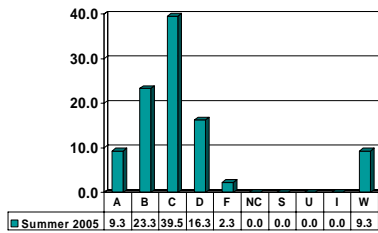

Note: Percent columns show rounded figures and may not total 100%.

MATHEMATICS 1113

Freshman UG – No. of Grades = 60

MATHEMATICS 1115

Freshman UG – No. of Grades = 50

MATHEMATICS 1123

Freshman UG – No. of Grades = 43