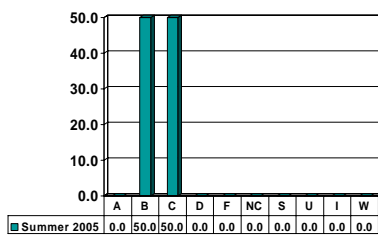

ENGLISH 4993

Senior UG – No. of Grades = 2