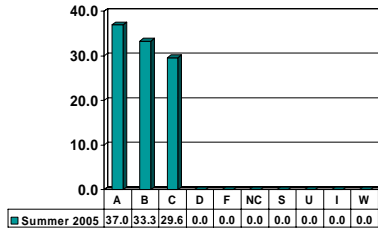

MATHEMATICS 1124

Freshman UG – No. of Grades = 16

MATHEMATICS 1153

Freshman UG – No. of Grades = 26

MATHEMATICS 2024

Sophomore UG – No. of Grades = 21

MATHEMATICS 2043

Sophomore UG – No. of Grades = 27