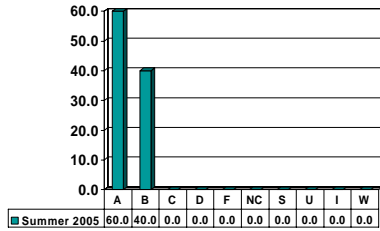

POLITICAL SCIENCE 4993

Sophomore UG – No. of Grades = 2

SOCIOLOGY 1013

Freshman UG – No. of Grades = 72

SOCIOLOGY 2003

Sophomore UG – No. of Grades = 35

SOCIOLOGY 2033

Sophomore UG – No. of Grades = 17

SOCIOLOGY 3043

Junior UG – No. of Grades = 12

SOCIOLOGY 4993

Senior UG – No. of Grades = 4

SOCIAL WORK 3213

Junior UG – No. of Grades = 10

SOCIAL WORK 4176

Senior UG – No. of Grades = 14

SOCIAL WORK 4183

Senior UG – No. of Grades = 14