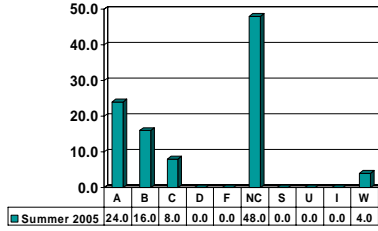

BIOLOGY

Undergraduate Courses – No. of Grades = 324

Note: Percent columns show rounded figures and may not total 100%.

BIOLOGY 1015

Freshman UG – No. of Grades = 37

BIOLOGY 1034

Freshman UG – No. of Grades = 19

BIOLOGY 1054

Freshman UG – No. of Grades = 61

BIOLOGY 1064

Freshman UG – No. of Grades = 49

BIOLOGY 1113

Freshman UG – No. of Grades = 29

BIOLOGY 1123

Freshman UG – No. of Grades = 10

Note: Percent columns show rounded figures and may not total 100%.

BIOLOGY 3014

Junior UG – No. of Grades = 25

BIOLOGY 3034

Junior UG – No. of Grades = 28

BIOLOGY 3064

Junior UG – No. of Grades = 18

BIOLOGY 3073