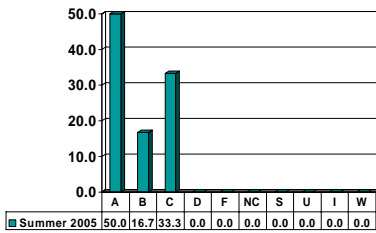

Note: Percent columns show rounded figures and may not total 100%.

DRAMA 1103

Freshman UG – No. of Grades = 29

Note: Percent columns show rounded figures and may not total 100%.

MUSIC 1313

Freshman UG – No. of Grades = 22

MUSIC 1513

Freshman UG – No. of Grades = 9

MUSIC 1523

Freshman UG – No. of Grades = 6

MUSIC 2333

Sophomore UG – No. of Grades = 22

MUSIC 3513

Junior UG – No. of Grades = 2