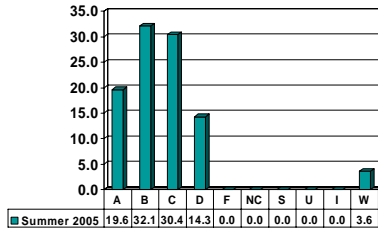

Note: Percent columns show rounded figures and may not total 100%.

ENGLISH 1123

Freshman UG – No. of Grades = 66

ENGLISH 1133

Freshman UG – No. of Grades = 74

ENGLISH 2153

Sophomore UG – No. of Grades = 47

ENGLISH 3233

Junior UG – No. of Grades = 17

ENGLISH 4993

Senior UG – No. of Grades = 2

SPANISH 1013

Freshman UG – No. of Grades = 56

SPANISH 1023

Freshman UG – No. of Grades = 36

SPANISH 2013