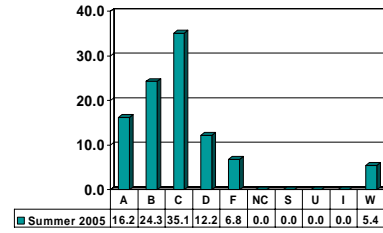

Note: Percent columns show rounded figures and may not total 100%.

COMMUNICATIONS 3003

Junior UG – No. of Grades = 2

COMMUNICATIONS 4003

Senior UG – No. of Grades = 10

COMMUNICATIONS 4993

Senior UG – No. of Grades = 2

Note: Percent columns show rounded figures and may not total 100%.

ENGLISH 1123

Freshman UG – No. of Grades = 66

ENGLISH 1133

Freshman UG – No. of Grades = 74

ENGLISH 2153

Sophomore UG – No. of Grades = 47

ENGLISH 3233