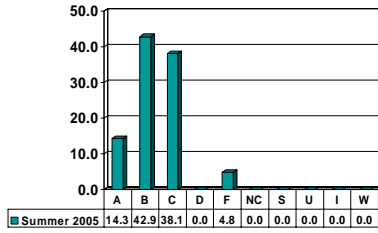

PHYSICS 2113

Sophomore UG – No. of Grades = 18

PHYSICS 2123

Sophomore UG – No. of Grades = 13

PHYSICS 3003

Junior UG – No. of Grades = 1

SOCIAL WORK, BEHAVIORAL & POLITICAL SCIENCES

Undergraduate Courses – No. of Grades = 661

Note: Percent columns show rounded figures and may not total 100%.

GEOGRAPHY 3723

Junior UG – No. of Grades = 21

Note: Percent columns show rounded figures and may not total 100%.

HISTORY 1313

Freshman UG – No. of Grades = 95