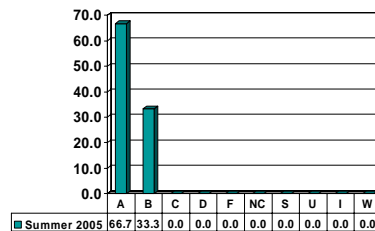

Note: Percent columns show rounded figures and may not total 100%.

CHEMISTRY 1033

Freshman UG – No. of Grades = 27

CHEMISTRY 1042

Freshman UG – No. of Grades = 9

CHEMISTRY 1043

Freshman UG – No. of Grades = 29