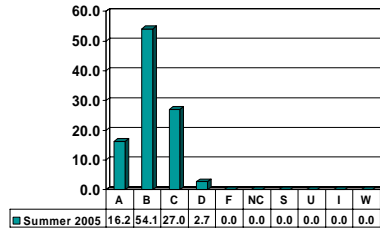

PHYSICS

Undergraduate Course – No. of Grades = 69

Note: Percent columns show rounded figures and may not total 100%.

PHYSICAL SCIENCE 1123

Freshman UG – No. of Grades = 37

Note: Percent columns show rounded figures and may not total 100%.