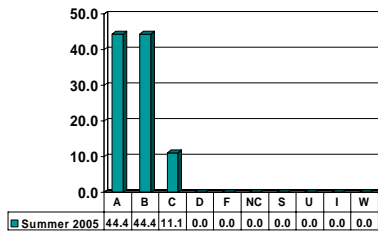

Note: Percent columns show rounded figures and may not total 100%.

BIOLOGY 3014

Junior UG – No. of Grades = 25

BIOLOGY 3034

Junior UG – No. of Grades = 28

BIOLOGY 3064

Junior UG – No. of Grades = 18

BIOLOGY 3073

Junior UG – No. of Grades = 22

BIOLOGY 3124

Junior UG – No. of Grades = 15

BIOLOGY 4034

Senior UG – No. of Grades = 11

Note: Percent columns show rounded figures and may not total 100%.

CHEMISTRY

Undergraduate Courses – No. of Grades = 94