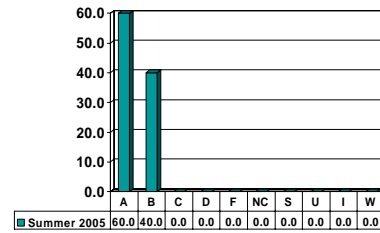

Note: Percent columns show rounded figures and may not total 100%.

COMMUNICATIONS 3003

Junior UG – No. of Grades = 2

COMMUNICATIONS 4003

Senior UG – No. of Grades = 10

COMMUNICATIONS 4993

Senior UG – No. of Grades = 2

Note: Percent columns show rounded figures and may not total 100%.

ENGLISH 1123

Freshman UG – No. of Grades = 66

ENGLISH 1133

Freshman UG – No. of Grades = 74

ENGLISH 2153

Sophomore UG – No. of Grades = 47

ENGLISH 3233