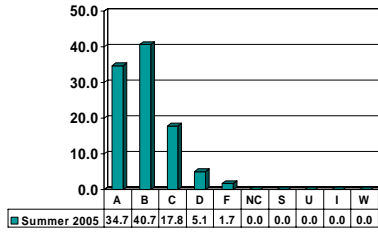

Note: Percent columns show rounded figures and may not total 100%.

GEOGRAPHY 3723

Junior UG – No. of Grades = 21

Note: Percent columns show rounded figures and may not total 100%.

HISTORY 1313

Freshman UG – No. of Grades = 95

HISTORY 1323

Freshman UG – No. of Grades = 110

HISTORY 4993

Senior UG – No. of Grades = 2

POLITICAL SCIENCE 1113

Freshman UG – No. of Grades = 118

POLITICAL SCIENCE 1123

Freshman UG – No. of Grades = 135

POLITICAL SCIENCE 4993

Sophomore UG – No. of Grades = 2

SOCIOLOGY 1013

Freshman UG – No. of Grades = 72

SOCIOLOGY 2003

Sophomore UG – No. of Grades = 35

SOCIOLOGY 2033

Sophomore UG – No. of Grades = 17