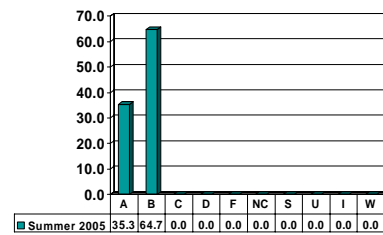

ENGLISH 3233

Junior UG – No. of Grades = 17