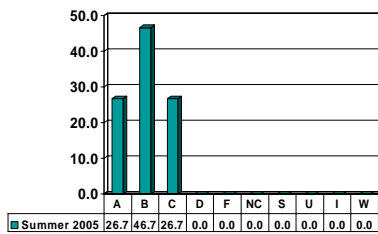

Note: Percent columns show rounded figures and may not total 100%.

BIOLOGY 3014

Junior UG – No. of Grades = 25

BIOLOGY 3034

Junior UG – No. of Grades = 28

BIOLOGY 3064

Junior UG – No. of Grades = 18

BIOLOGY 3073

Junior UG – No. of Grades = 22

BIOLOGY 3124

Junior UG – No. of Grades = 15

BIOLOGY 4034

Senior UG – No. of Grades = 11

Note: Percent columns show rounded figures and may not total 100%.

CHEMISTRY

Undergraduate Courses – No. of Grades = 94