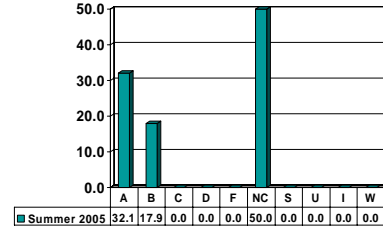

Note: Percent columns show rounded figures and may not total 100%.

BIOLOGY 3014

Junior UG – No. of Grades = 25

BIOLOGY 3034

Junior UG – No. of Grades = 28

BIOLOGY 3064

Junior UG – No. of Grades = 18

BIOLOGY 3073

Junior UG – No. of Grades = 22

BIOLOGY 3124

Junior UG – No. of Grades = 15

BIOLOGY 4034

Senior UG – No. of Grades = 11

Note: Percent columns show rounded figures and may not total 100%.

CHEMISTRY

Undergraduate Courses – No. of Grades = 94