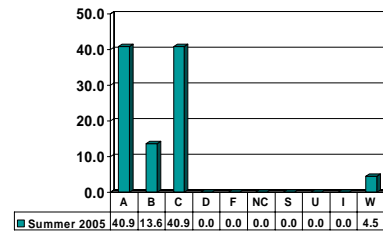

Note: Percent columns show rounded figures and may not total 100%.

BIOLOGY 3014

Junior UG – No. of Grades = 25

BIOLOGY 3034

Junior UG – No. of Grades = 28

BIOLOGY 3064

Junior UG – No. of Grades = 18

BIOLOGY 3073

Junior UG – No. of Grades = 22

BIOLOGY 3124

Junior UG – No. of Grades = 15

BIOLOGY 4034

Senior UG – No. of Grades = 11

Note: Percent columns show rounded figures and may not total 100%.

CHEMISTRY

Undergraduate Courses – No. of Grades = 94