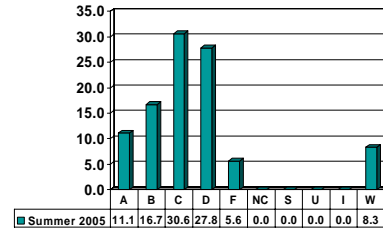

Note: Percent columns show rounded figures and may not total 100%.

ENGLISH 1123

Freshman UG – No. of Grades = 66

ENGLISH 1133

Freshman UG – No. of Grades = 74

ENGLISH 2153

Sophomore UG – No. of Grades = 47

ENGLISH 3233

Junior UG – No. of Grades = 17

ENGLISH 4993

Senior UG – No. of Grades = 2

SPANISH 1013

Freshman UG – No. of Grades = 56

SPANISH 1023

Freshman UG – No. of Grades = 36

SPANISH 2013