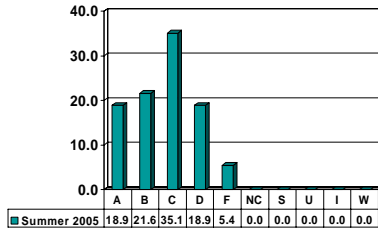

BIOLOGY

Undergraduate Courses – No. of Grades = 324

Note: Percent columns show rounded figures and may not total 100%.

BIOLOGY 1015

Freshman UG – No. of Grades = 37

BIOLOGY 1034

Freshman UG – No. of Grades = 19

BIOLOGY 1054

Freshman UG – No. of Grades = 61

BIOLOGY 1064

Freshman UG – No. of Grades = 49

BIOLOGY 1113

Freshman UG – No. of Grades = 29

BIOLOGY 1123

Freshman UG – No. of Grades = 10

Note: Percent columns show rounded figures and may not total 100%.

BIOLOGY 3014

Junior UG – No. of Grades = 25

BIOLOGY 3034

Junior UG – No. of Grades = 28

BIOLOGY 3064

Junior UG – No. of Grades = 18

BIOLOGY 3073