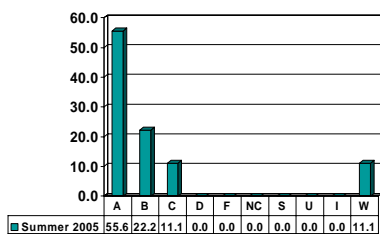

CHEMISTRY 2043

Sophomore UG – No. of Grades = 9