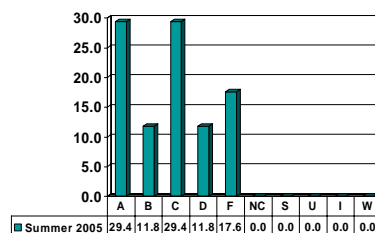

CHEMISTRY 2033

Sophomore UG – No. of Grades = 17