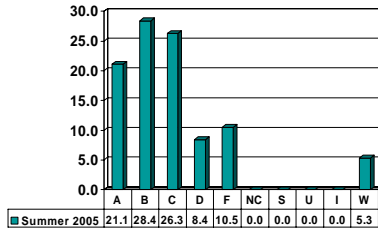

Note: Percent columns show rounded figures and may not total 100%.

GEOGRAPHY 3723

Junior UG – No. of Grades = 21

Note: Percent columns show rounded figures and may not total 100%.

HISTORY 1313

Freshman UG – No. of Grades = 95