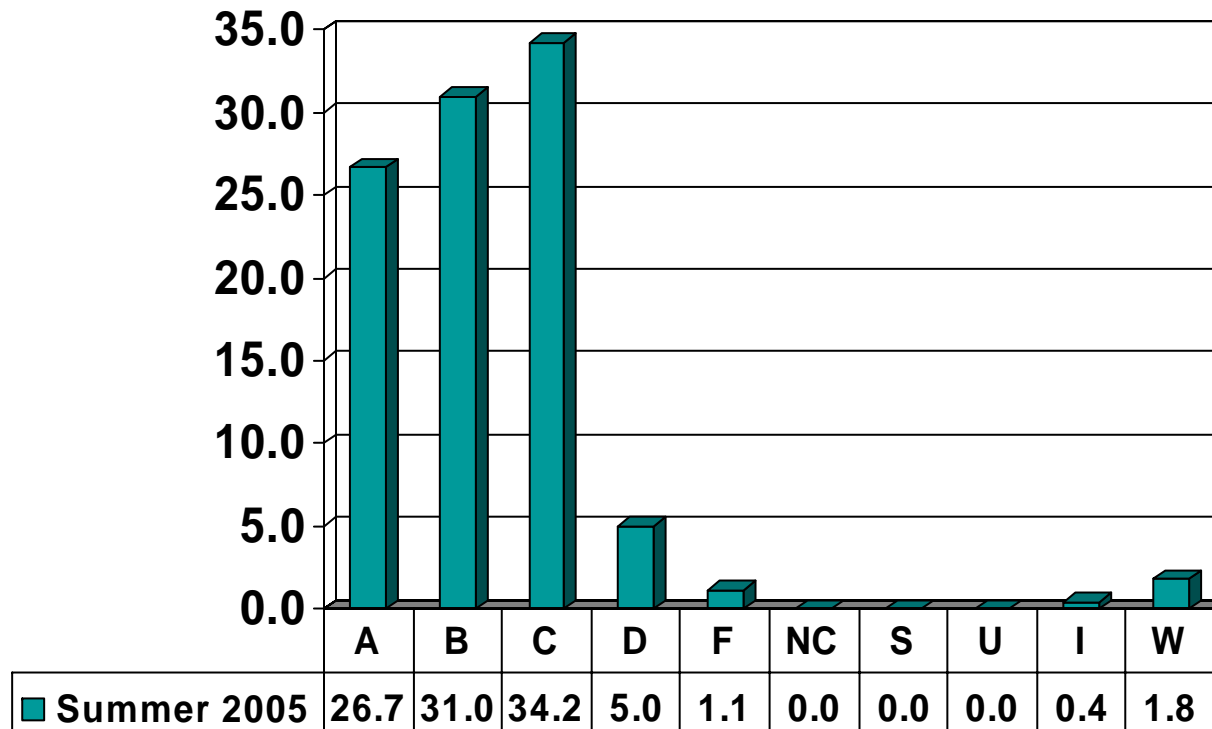

Sophomore UG – No. of Grades = 46

SPANISH 2023

Sophomore UG – No. of Grades = 47

SPEECH 1003

Freshman UG – No. of Grades = 176

Note: Percent columns show rounded figures and may not total 100%.

MATHEMATICS

Undergraduate Courses – No. of Grades = 281