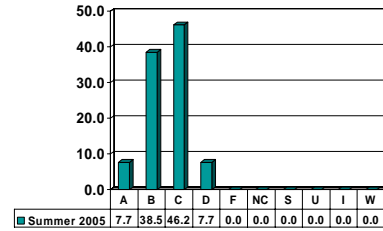

PHYSICS 2123

Sophomore UG – No. of Grades = 13