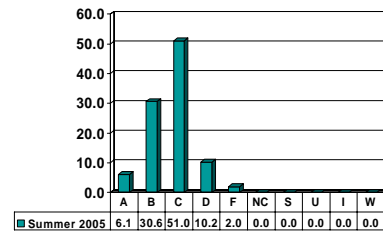

BIOLOGY

Undergraduate Courses – No. of Grades = 324

Note: Percent columns show rounded figures and may not total 100%.

BIOLOGY 1015

Freshman UG – No. of Grades = 37

BIOLOGY 1034

Freshman UG – No. of Grades = 19

BIOLOGY 1054

Freshman UG – No. of Grades = 61

BIOLOGY 1064

Freshman UG – No. of Grades = 49

BIOLOGY 1113

Freshman UG – No. of Grades = 29

BIOLOGY 1123

Freshman UG – No. of Grades = 10

Note: Percent columns show rounded figures and may not total 100%.

BIOLOGY 3014

Junior UG – No. of Grades = 25

BIOLOGY 3034

Junior UG – No. of Grades = 28

BIOLOGY 3064

Junior UG – No. of Grades = 18

BIOLOGY 3073