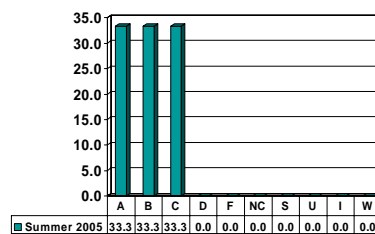

Note: Percent columns show rounded figures and may not total 100%.

CHEMISTRY 1033

Freshman UG – No. of Grades = 27

CHEMISTRY 1042

Freshman UG – No. of Grades = 9

CHEMISTRY 1043

Freshman UG – No. of Grades = 29

CHEMISTRY 2033

Sophomore UG – No. of Grades = 17

CHEMISTRY 2043

Sophomore UG – No. of Grades = 9

CHEMISTRY 4993

Senior UG – No. of Grades = 3

LANGUAGES & COMMUNICATIONS

Undergraduate Courses – No. of Grades = 581

Note: Percent columns show rounded figures and may not total 100%.

COMMUNICATIONS 3003

Junior UG – No. of Grades = 2

COMMUNICATIONS 4003

Senior UG – No. of Grades = 10

COMMUNICATIONS 4993

Senior UG – No. of Grades = 2