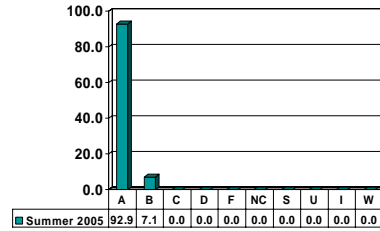

POLITICAL SCIENCE 4993

Sophomore UG – No. of Grades = 2

SOCIOLOGY 1013

Freshman UG – No. of Grades = 72

SOCIOLOGY 2003

Sophomore UG – No. of Grades = 35

SOCIOLOGY 2033

Sophomore UG – No. of Grades = 17

SOCIOLOGY 3043

Junior UG – No. of Grades = 12

SOCIOLOGY 4993

Senior UG – No. of Grades = 4

SOCIAL WORK 3213

Junior UG – No. of Grades = 10

SOCIAL WORK 4176

Senior UG – No. of Grades = 14

SOCIAL WORK 4183

Senior UG – No. of Grades = 14