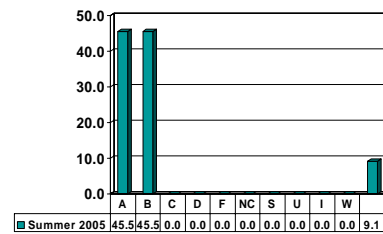

Note: Percent columns show rounded figures and may not total 100%.

BIOLOGY 3014

Junior UG – No. of Grades = 25

BIOLOGY 3034

Junior UG – No. of Grades = 28

BIOLOGY 3064

Junior UG – No. of Grades = 18

BIOLOGY 3073

Junior UG – No. of Grades = 22

BIOLOGY 3124

Junior UG – No. of Grades = 15

BIOLOGY 4034

Senior UG – No. of Grades = 11

Note: Percent columns show rounded figures and may not total 100%.

CHEMISTRY

Undergraduate Courses – No. of Grades = 94

Note: Percent columns show rounded figures and may not total 100%.

CHEMISTRY 1033

Freshman UG – No. of Grades = 27

CHEMISTRY 1042

Freshman UG – No. of Grades = 9

CHEMISTRY 1043

Freshman UG – No. of Grades = 29