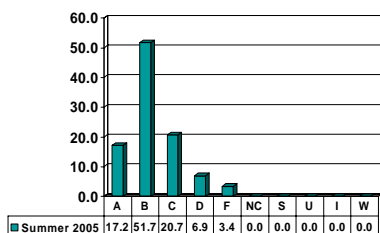

Note: Percent columns show rounded figures and may not total 100%.

CHEMISTRY 1033

Freshman UG – No. of Grades = 27

CHEMISTRY 1042

Freshman UG – No. of Grades = 9

CHEMISTRY 1043

Freshman UG – No. of Grades = 29