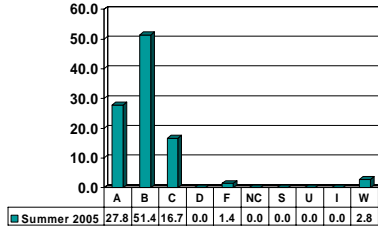

Note: Percent columns show rounded figures and may not total 100%.

GEOGRAPHY 3723

Junior UG – No. of Grades = 21

Note: Percent columns show rounded figures and may not total 100%.

HISTORY 1313

Freshman UG – No. of Grades = 95

HISTORY 1323

Freshman UG – No. of Grades = 110

HISTORY 4993

Senior UG – No. of Grades = 2

POLITICAL SCIENCE 1113

Freshman UG – No. of Grades = 118

POLITICAL SCIENCE 1123

Freshman UG – No. of Grades = 135

POLITICAL SCIENCE 4993

Sophomore UG – No. of Grades = 2

SOCIOLOGY 1013

Freshman UG – No. of Grades = 72

SOCIOLOGY 2003

Sophomore UG – No. of Grades = 35

SOCIOLOGY 2033

Sophomore UG – No. of Grades = 17