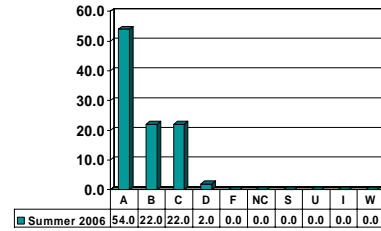

Note: Percent columns show rounded figures and may not total 100%.

MATHEMATICS 1113

Freshman UG – No. of Grades = 60

MATHEMATICS 1115

Freshman UG – No. of Grades = 50

MATHEMATICS 1123

Freshman UG – No. of Grades = 43