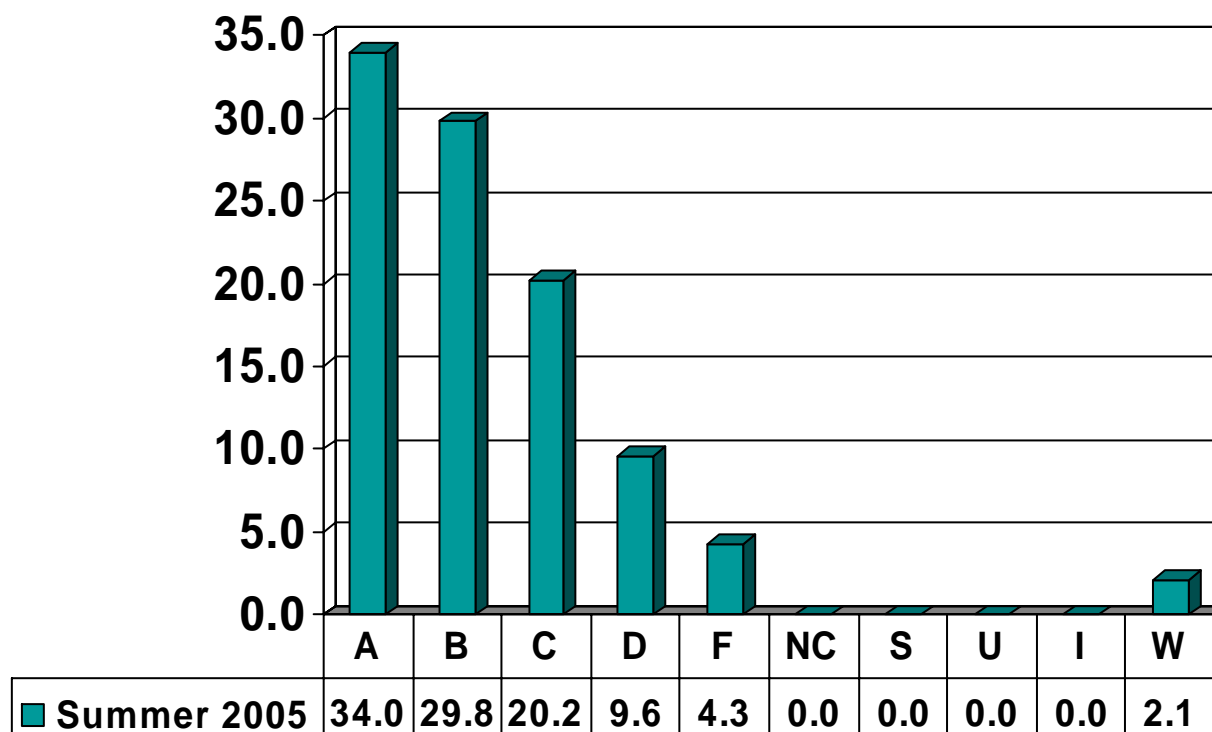

Note: Percent columns show rounded figures and may not total 100%.

BIOLOGY 3014

Junior UG – No. of Grades = 25

BIOLOGY 3034

Junior UG – No. of Grades = 28

BIOLOGY 3064

Junior UG – No. of Grades = 18

BIOLOGY 3073

Junior UG – No. of Grades = 22

BIOLOGY 3124

Junior UG – No. of Grades = 15

BIOLOGY 4034

Senior UG – No. of Grades = 11

Note: Percent columns show rounded figures and may not total 100%.

CHEMISTRY

Undergraduate Courses – No. of Grades = 94