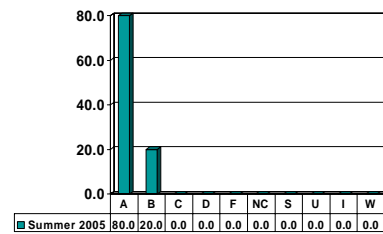

BIOLOGY 1054

Freshman UG – No. of Grades = 61

BIOLOGY 1064

Freshman UG – No. of Grades = 49

BIOLOGY 1113

Freshman UG – No. of Grades = 29

BIOLOGY 1123

Freshman UG – No. of Grades = 10

Note: Percent columns show rounded figures and may not total 100%.

BIOLOGY 3014

Junior UG – No. of Grades = 25

BIOLOGY 3034

Junior UG – No. of Grades = 28

BIOLOGY 3064

Junior UG – No. of Grades = 18

BIOLOGY 3073