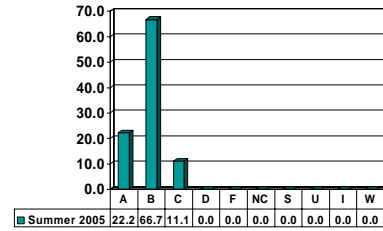

Note: Percent columns show rounded figures and may not total 100%.

DRAMA 1103

Freshman UG – No. of Grades = 29

Note: Percent columns show rounded figures and may not total 100%.

MUSIC 1313

Freshman UG – No. of Grades = 22

MUSIC 1513

Freshman UG – No. of Grades = 9

MUSIC 1523

Freshman UG – No. of Grades = 6

MUSIC 2333

Sophomore UG – No. of Grades = 22

MUSIC 3513

Junior UG – No. of Grades = 2