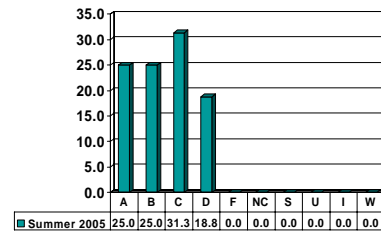

MATHEMATICS 1124

Freshman UG – No. of Grades = 16