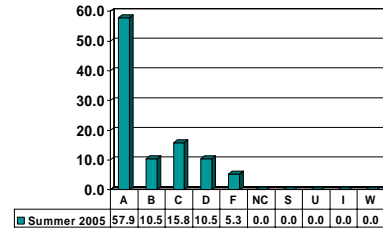

BIOLOGY

Undergraduate Courses – No. of Grades = 324

Note: Percent columns show rounded figures and may not total 100%.

BIOLOGY 1015

Freshman UG – No. of Grades = 37

BIOLOGY 1034

Freshman UG – No. of Grades = 19

BIOLOGY 1054

Freshman UG – No. of Grades = 61

BIOLOGY 1064

Freshman UG – No. of Grades = 49

BIOLOGY 1113

Freshman UG – No. of Grades = 29

BIOLOGY 1123

Freshman UG – No. of Grades = 10

Note: Percent columns show rounded figures and may not total 100%.

BIOLOGY 3014

Junior UG – No. of Grades = 25

BIOLOGY 3034

Junior UG – No. of Grades = 28

BIOLOGY 3064

Junior UG – No. of Grades = 18

BIOLOGY 3073