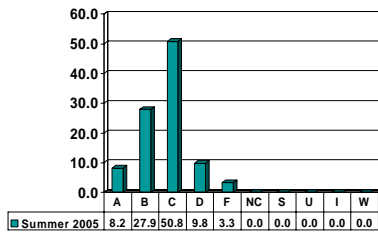

BIOLOGY

Undergraduate Courses – No. of Grades = 324

Note: Percent columns show rounded figures and may not total 100%.

BIOLOGY 1015

Freshman UG – No. of Grades = 37

BIOLOGY 1034

Freshman UG – No. of Grades = 19

BIOLOGY 1054

Freshman UG – No. of Grades = 61

BIOLOGY 1064

Freshman UG – No. of Grades = 49

BIOLOGY 1113

Freshman UG – No. of Grades = 29

BIOLOGY 1123

Freshman UG – No. of Grades = 10

Note: Percent columns show rounded figures and may not total 100%.

BIOLOGY 3014

Junior UG – No. of Grades = 25

BIOLOGY 3034

Junior UG – No. of Grades = 28

BIOLOGY 3064

Junior UG – No. of Grades = 18

BIOLOGY 3073