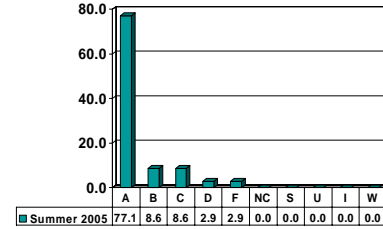

POLITICAL SCIENCE 4993

Sophomore UG – No. of Grades = 2

SOCIOLOGY 1013

Freshman UG – No. of Grades = 72

SOCIOLOGY 2003

Sophomore UG – No. of Grades = 35

SOCIOLOGY 2033

Sophomore UG – No. of Grades = 17

SOCIOLOGY 3043

Junior UG – No. of Grades = 12

SOCIOLOGY 4993

Senior UG – No. of Grades = 4

SOCIAL WORK 3213

Junior UG – No. of Grades = 10

SOCIAL WORK 4176

Senior UG – No. of Grades = 14