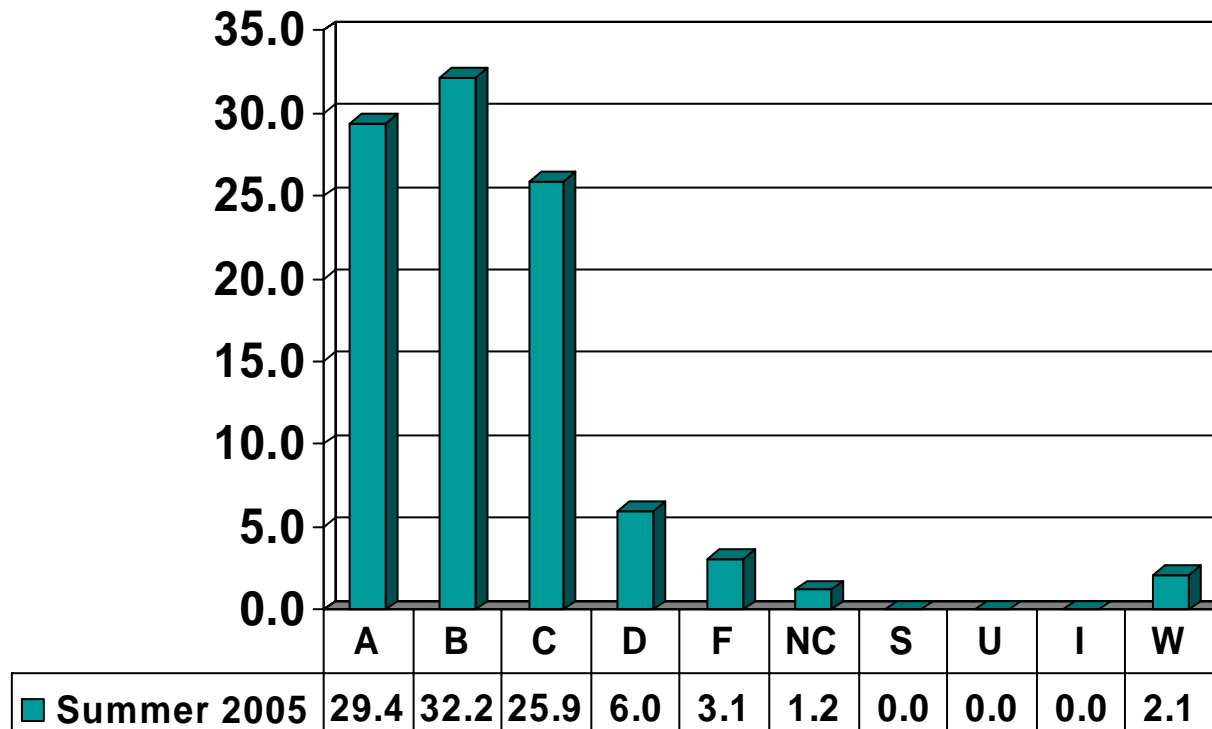

ARTS & SCIENCES

Undergraduate Courses – No. of Grades = 2100

Note: Percent columns show rounded figures and may not total 100%.