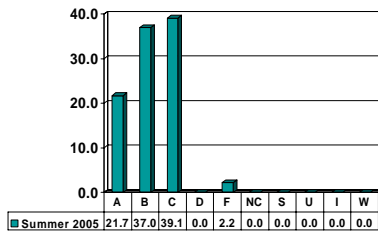

SPANISH 2013

Sophomore UG – No. of Grades = 46