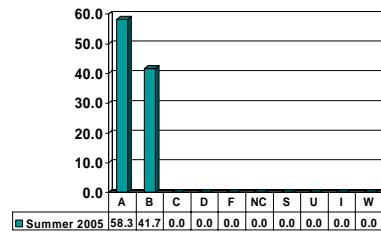

POLITICAL SCIENCE 4993

Sophomore UG – No. of Grades = 2

SOCIOLOGY 1013

Freshman UG – No. of Grades = 72

SOCIOLOGY 2003

Sophomore UG – No. of Grades = 35

SOCIOLOGY 2033

Sophomore UG – No. of Grades = 17

SOCIOLOGY 3043

Junior UG – No. of Grades = 12

SOCIOLOGY 4993

Senior UG – No. of Grades = 4

SOCIAL WORK 3213

Junior UG – No. of Grades = 10

SOCIAL WORK 4176

Senior UG – No. of Grades = 14