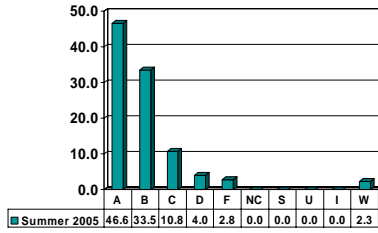

Sophomore UG – No. of Grades = 46

SPANISH 2023

Sophomore UG – No. of Grades = 47

SPEECH 1003

Freshman UG – No. of Grades = 176

Note: Percent columns show rounded figures and may not total 100%.

MATHEMATICS

Undergraduate Courses – No. of Grades = 281

Note: Percent columns show rounded figures and may not total 100%.

MATHEMATICS 1113

Freshman UG – No. of Grades = 60

MATHEMATICS 1115

Freshman UG – No. of Grades = 50

MATHEMATICS 1123

Freshman UG – No. of Grades = 43