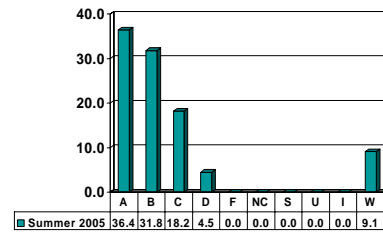

MUSIC 1513

Freshman UG – No. of Grades = 9

MUSIC 1523

Freshman UG – No. of Grades = 6

MUSIC 2333

Sophomore UG – No. of Grades = 22

MUSIC 3513

Junior UG – No. of Grades = 2