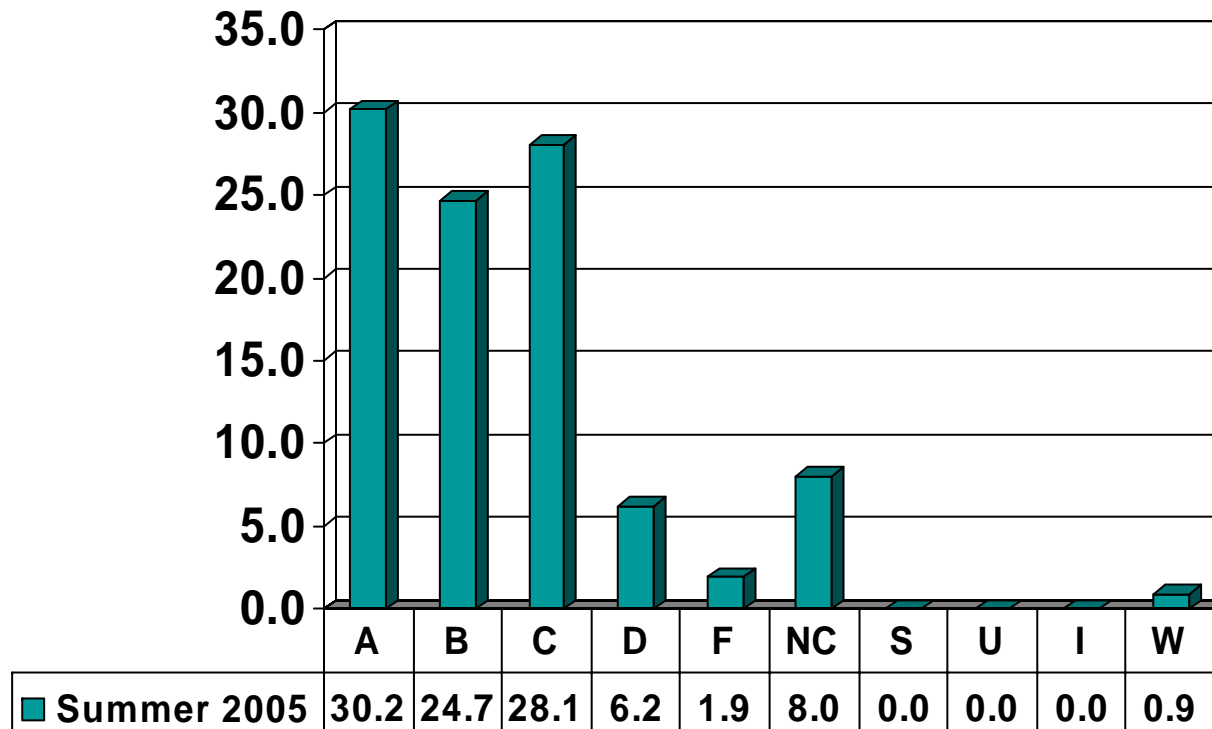

BIOLOGY

Undergraduate Courses – No. of Grades = 324

Note: Percent columns show rounded figures and may not total 100%.