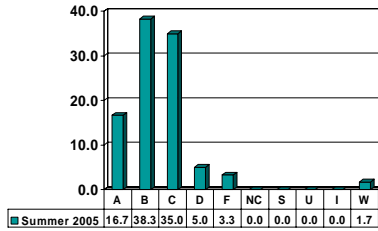

Sophomore UG – No. of Grades = 46

SPANISH 2023

Sophomore UG – No. of Grades = 47

SPEECH 1003

Freshman UG – No. of Grades = 176

Note: Percent columns show rounded figures and may not total 100%.

MATHEMATICS

Undergraduate Courses – No. of Grades = 281

Note: Percent columns show rounded figures and may not total 100%.

MATHEMATICS 1113

Freshman UG – No. of Grades = 60

MATHEMATICS 1115

Freshman UG – No. of Grades = 50

MATHEMATICS 1123

Freshman UG – No. of Grades = 43