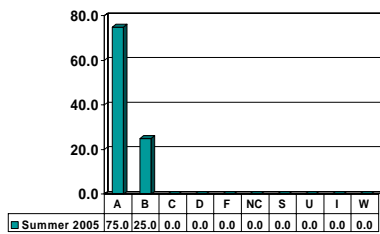

POLITICAL SCIENCE 4993

Sophomore UG – No. of Grades = 2

SOCIOLOGY 1013

Freshman UG – No. of Grades = 72

SOCIOLOGY 2003

Sophomore UG – No. of Grades = 35

SOCIOLOGY 2033

Sophomore UG – No. of Grades = 17

SOCIOLOGY 3043

Junior UG – No. of Grades = 12

SOCIOLOGY 4993

Senior UG – No. of Grades = 4

SOCIAL WORK 3213

Junior UG – No. of Grades = 10

SOCIAL WORK 4176

Senior UG – No. of Grades = 14