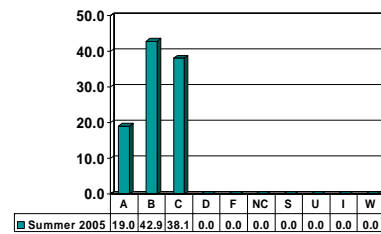

MATHEMATICS 1124

Freshman UG – No. of Grades = 16

MATHEMATICS 1153

Freshman UG – No. of Grades = 26

MATHEMATICS 2024

Sophomore UG – No. of Grades = 21

MATHEMATICS 2043

Sophomore UG – No. of Grades = 27