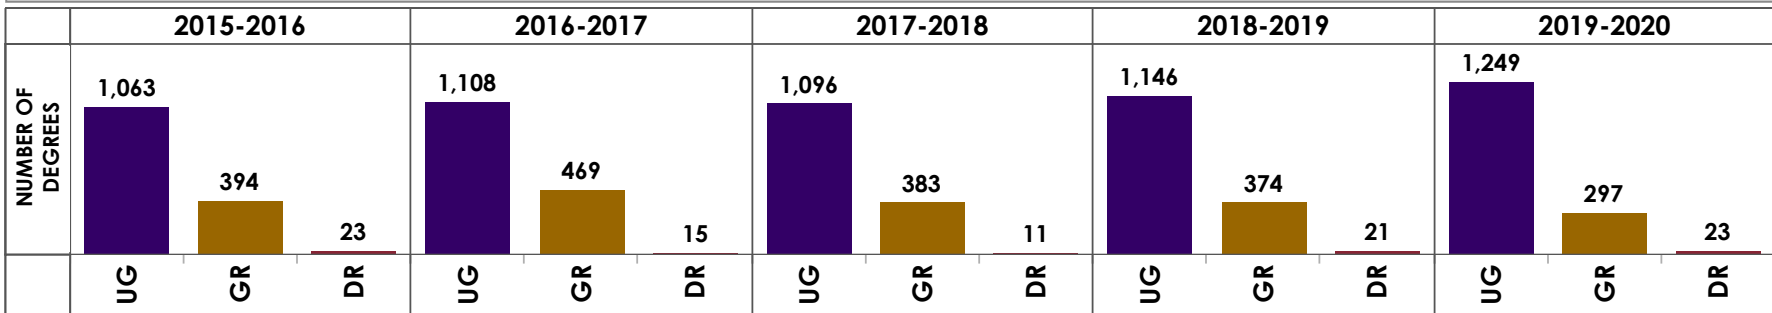

DEGREES AWARDED BY LEVEL/GENDER ACADEMIC YEAR 2015-2016 THROUGH 2019-2020

| LEVEL | GENDER | 2015-2016 | 2016-2017 | 2017-2018 | 2018-2019 | 2019-2020 |
|---------------|--------------|--------------|--------------|--------------|--------------|--------------|
| Undergraduate | Female | 651 | 679 | 650 | 713 | 792 |
| | Male | 412 | 429 | 446 | 433 | 457 |
| | Total | 1,063 | 1,108 | 1,096 | 1,146 | 1,249 |
| Graduate | Female | 285 | 311 | 250 | 229 | 184 |
| | Male | 109 | 158 | 133 | 145 | 113 |
| | Total | 394 | 469 | 383 | 374 | 297 |
| Doctorate | Female | 14 | 12 | 6 | 13 | 15 |
| | Male | 9 | 3 | 5 | 8 | 8 |
| | Total | 23 | 15 | 11 | 21 | 23 |
| Total | | 1,480 | 1,592 | 1,490 | 1,541 | 1,569 |

Level

Gender