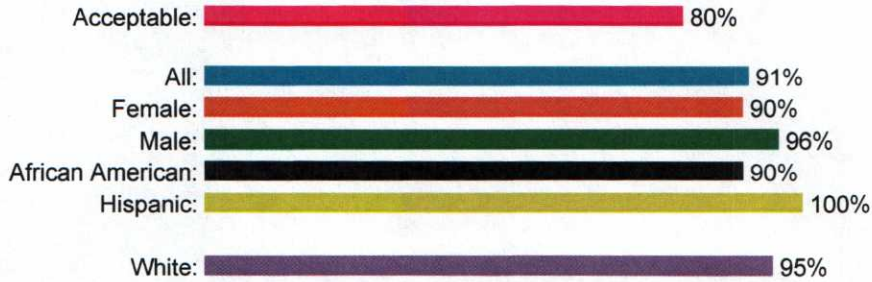

Educator Certification Online System

Prairie View A&M University (237501)

Test Pass Rates for the Completion Year 2012

Period	All	Female	Male	African American	Hispanic	Other	White
9/1/2011-8/31/2012	<u>91%(143)</u>	<u>90%(119)</u>	<u>96%(24)</u>	<u>90%(119)</u>	<u>100%(5)</u>		<u>95%(19)</u>