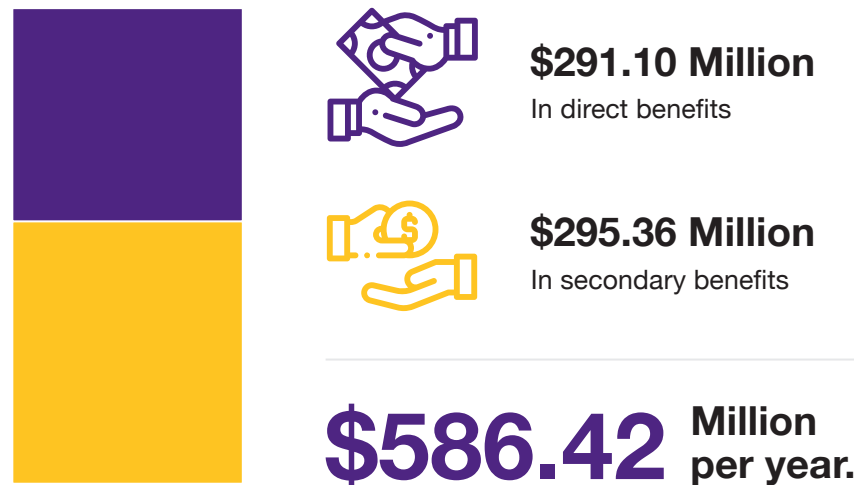

THE ECONOMIC IMPACT OF PRAIRIE VIEW A&M UNIVERSITY ON THE GREATER HOUSTON AREA

For every 1,000 students, the total benefit is **\$64.65 million** and **461 full-time jobs.**

THE ECONOMIC IMPACT OF PRAIRIE VIEW A&M UNIVERSITY ON THE GREATER HOUSTON AREA*

Direct Benefit to the Greater Houston Area

The direct benefit of PVAMU to the Greater Houston Region economy is estimated at \$291,064,114 annually.

Total Benefit to the Greater Houston Area

The total economic benefit of PVAMU to the Greater Houston Region economy is estimated at \$586,420,162 annually.