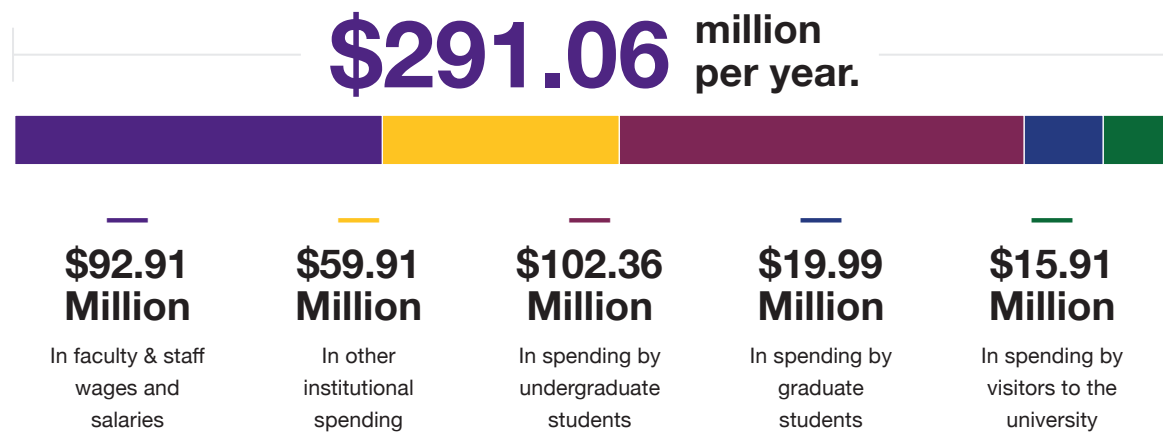

THE ECONOMIC IMPACT OF PRAIRIE VIEW A&M UNIVERSITY ON THE GREATER HOUSTON AREA

For every 1,000 students, the total benefit is **\$64.65 million** and **461 full-time jobs.**

THE ECONOMIC IMPACT OF PRAIRIE VIEW A&M UNIVERSITY ON THE GREATER HOUSTON AREA*

Direct Benefit to the Greater Houston Area

The direct benefit of PVAMU to the Greater Houston Region economy is estimated at \$291,064,114 annually.

Total Benefit to the Greater Houston Area

The total economic benefit of PVAMU to the Greater Houston Region economy is estimated at \$586,420,162 annually.