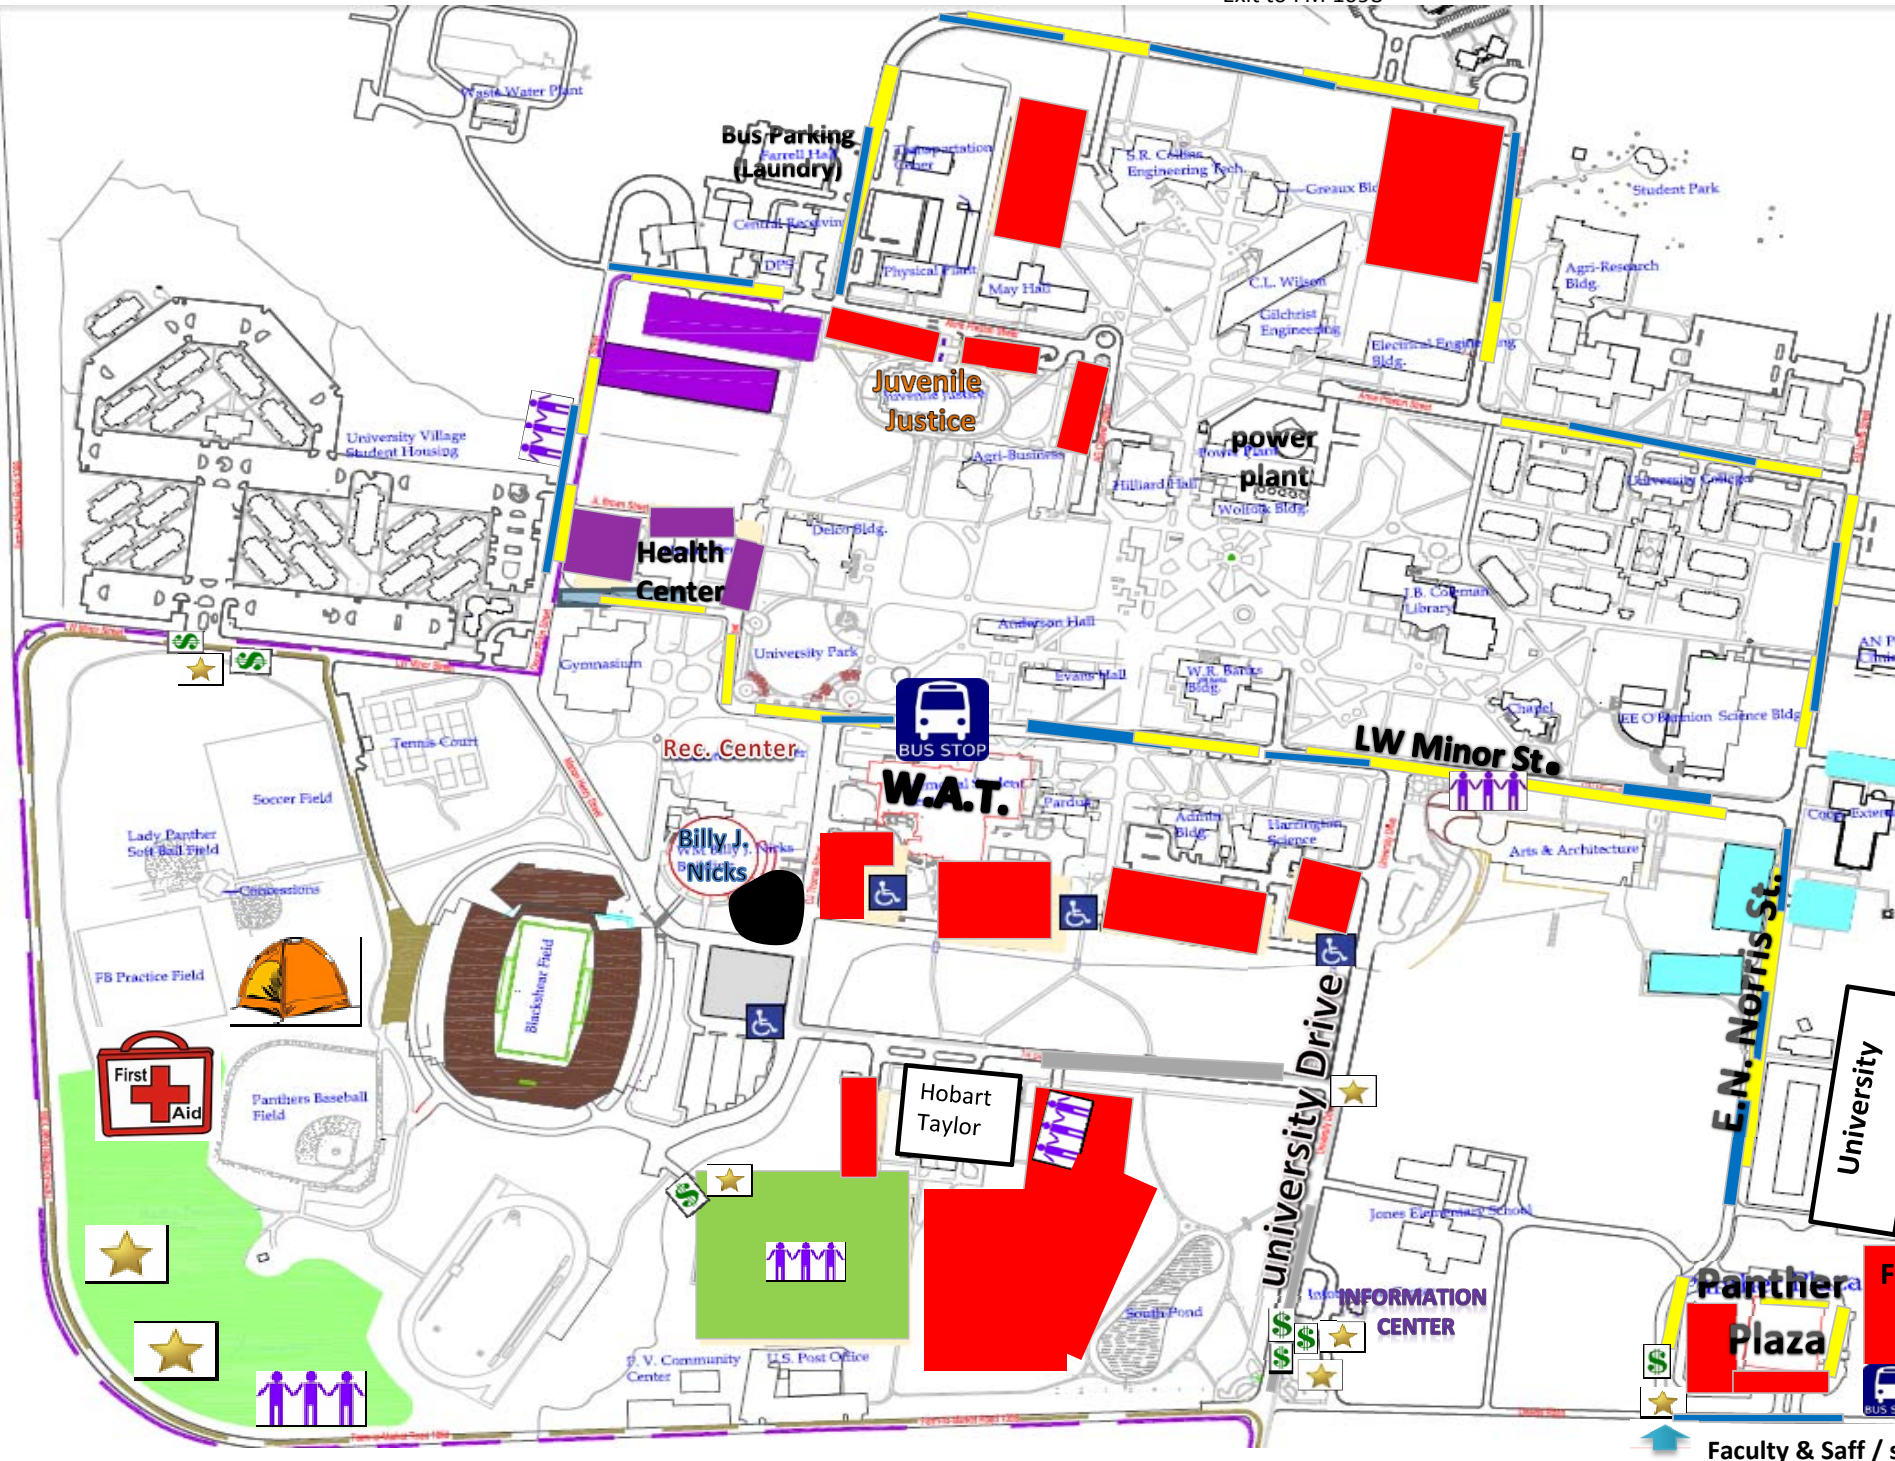

Game Day Parking

- Police
- Information Center
- ADA Accessible
- Gold Parking
- Purple Parking Athletic
- On Campus Shuttle
- C.S.C.
- Cashiers
- Tent Area
- Silver Parking
- Gold Route
- Purple Route
- Silver Route
- Parking
- Faculty & Staff Parking
- Tailgating
- Shuttle/ Bus Drop off
- Waller Shuttle Rout
- Vender Set-up
- Faculty & Saff / student Perment