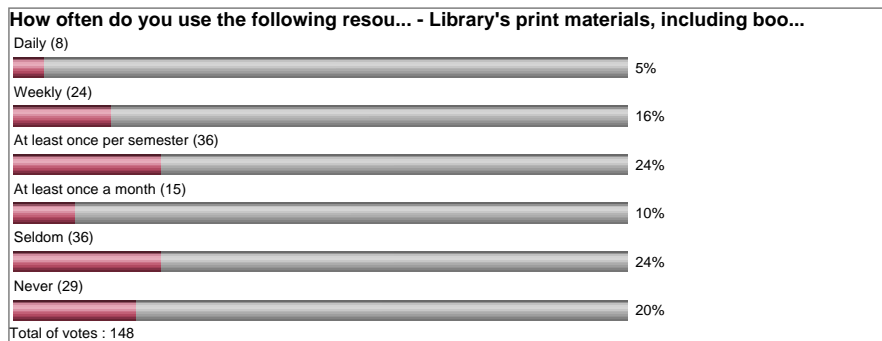

Results layout : HTML chart

Results order : Answer order

Date range : _____ to _____

Apply a filter : [Select a filter]

Which of the following best describes yo...

Gender?

What is your age?

Please click the appropriate checkbox to...

What library do you consider as your pri...

Have you ever used the Prairie View A&am...

If you answers yes to the above question...

What type(s) of library instruction do y...

Powered by NSurvey (1.9.1.0) - The web survey and form engine
 (c) 2004, 2005 Thomas Zumbrunn. All rights reserved.