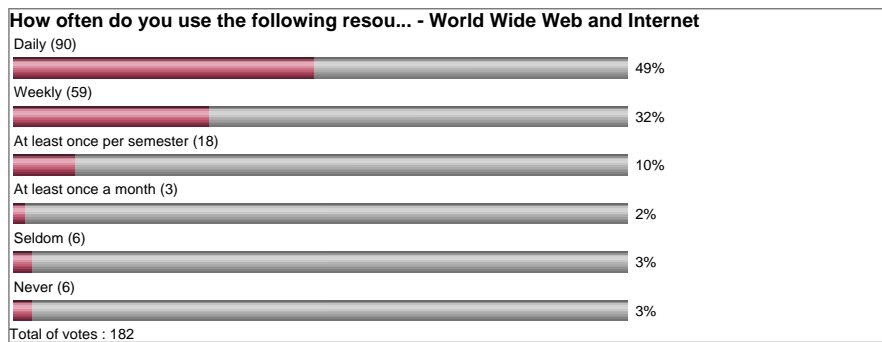

Results layout : HTML chart

Results order : Answer order

Date range : _____ to _____

Apply a filter : [Select a filter]

Which of the following best describes yo...

Gender?

What is your age?

Please click the appropriate checkbox to...

What library do you consider as your pri...

Have you ever used the Prairie View A&am...

If you answers yes to the above question...

What type(s) of library instruction do y...

Powered by NSurvey (1.9.1.0) - The web survey and form engine
 (c) 2004, 2005 Thomas Zumbrunn. All rights reserved.