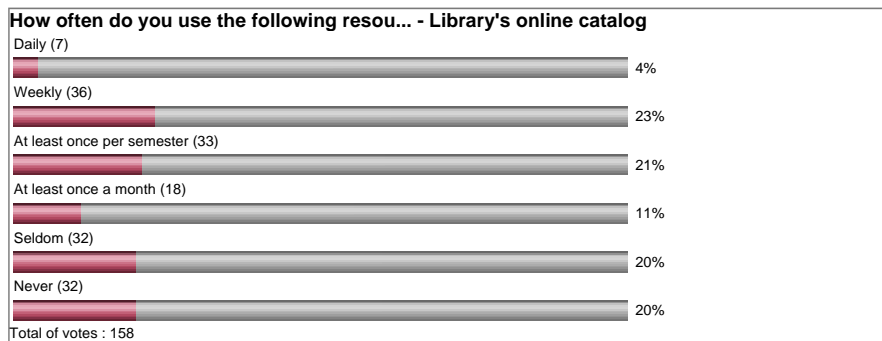

Results layout : HTML chart

Results order : Answer order

Date range : _____ to _____

Apply a filter : [Select a filter]

Which of the following best describes yo...

Gender?

What is your age?

Please click the appropriate checkbox to...

What library do you consider as your pri...

Have you ever used the Prairie View A&am...

If you answers yes to the above question...

What type(s) of library instruction do y...

Powered by NSurvey (1.9.1.0) - The web survey and form engine
 (c) 2004, 2005 Thomas Zumbrunn. All rights reserved.