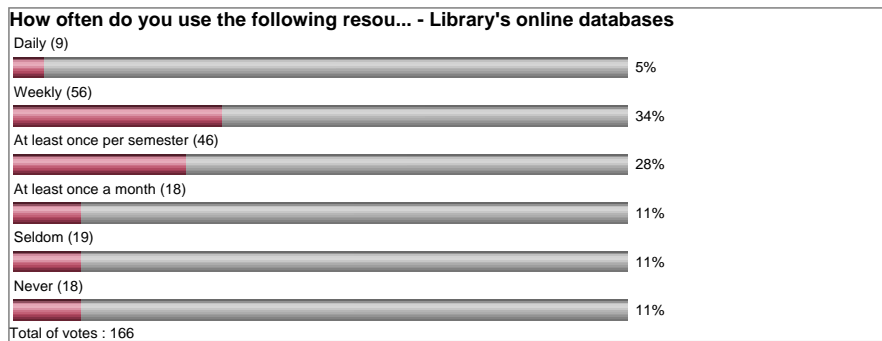

Results layout : HTML chart

Results order : Answer order

Date range : _____ to _____

Apply a filter : [Select a filter]

Which of the following best describes yo...

Gender?

What is your age?

Please click the appropriate checkbox to...

What library do you consider as your pri...

Have you ever used the Prairie View A&am...

If you answers yes to the above question...

What type(s) of library instruction do y...

Powered by NSurvey (1.9.1.0) - The web survey and form engine
 (c) 2004, 2005 Thomas Zumbrunn. All rights reserved.