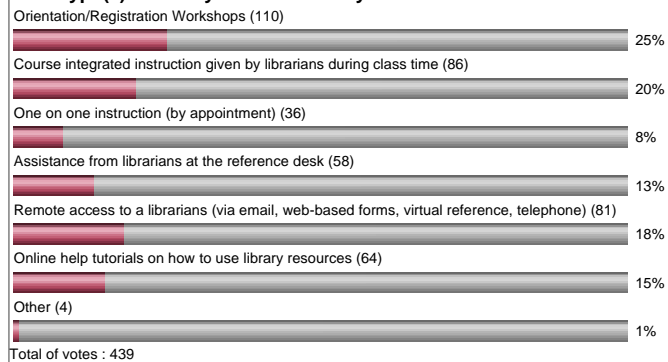

Results layout : HTML chart

Results order : Answer order

Date range : _____ to _____

Apply a filter : [Select a filter]

Which of the following best describes yo...

Gender?

What is your age?

Please click the appropriate checkbox to...

What library do you consider as your pri...

Have you ever used the Prairie View A&am...

If you answers yes to the above question...

What type(s) of library instruction do y...

Powered by NSurvey (1.9.1.0) - The web survey and form engine
 (c) 2004, 2005 Thomas Zumbrunn. All rights reserved.