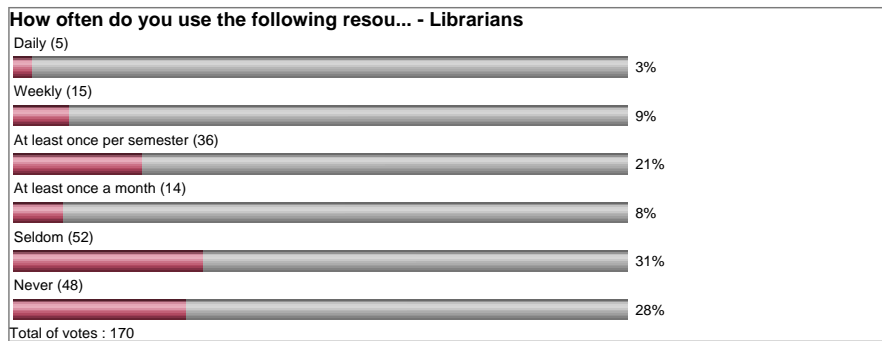

Results layout : HTML chart

Results order : Answer order

Date range : _____ to _____

Apply a filter : [Select a filter]

Which of the following best describes yo...

Gender?

What is your age?

Please click the appropriate checkbox to...

What library do you consider as your pri...

Have you ever used the Prairie View A&am...

If you answers yes to the above question...

What type(s) of library instruction do y...

Powered by NSurvey (1.9.1.0) - The web survey and form engine
 (c) 2004, 2005 Thomas Zumbrunn. All rights reserved.