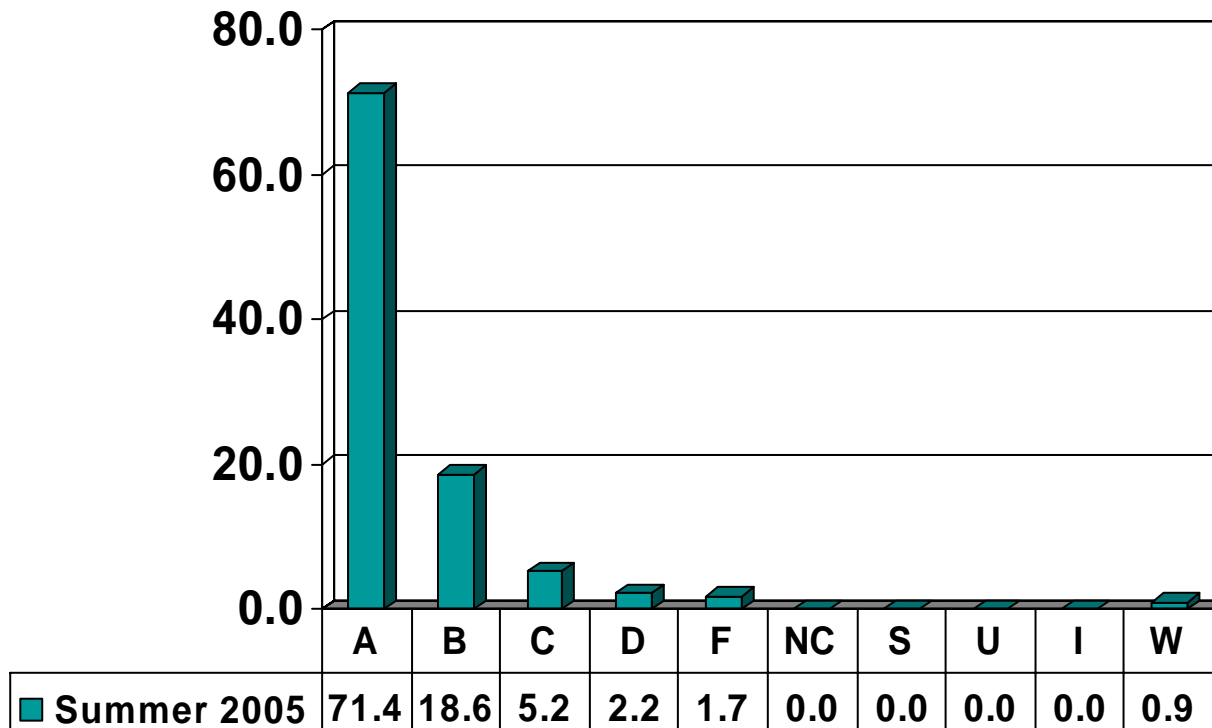

Prairie View A&M University

Undergraduate Grade Distribution

By College

Summer 2005

ARCHITECTURE

Undergraduate Courses – No. of Grades = 231

ARTS & SCIENCES

Undergraduate Courses – No. of Grades = 2100

BUSINESS

Undergraduate Courses – No. of Grades = 427

EDUCATION

Undergraduate Courses – No. of Grades = 833

ENGINEERING

Undergraduate Courses – No. of Grades = 212

JUVENILE JUSTICE & PSYCHOLOGY

Undergraduate Courses – No. of Grades = 249