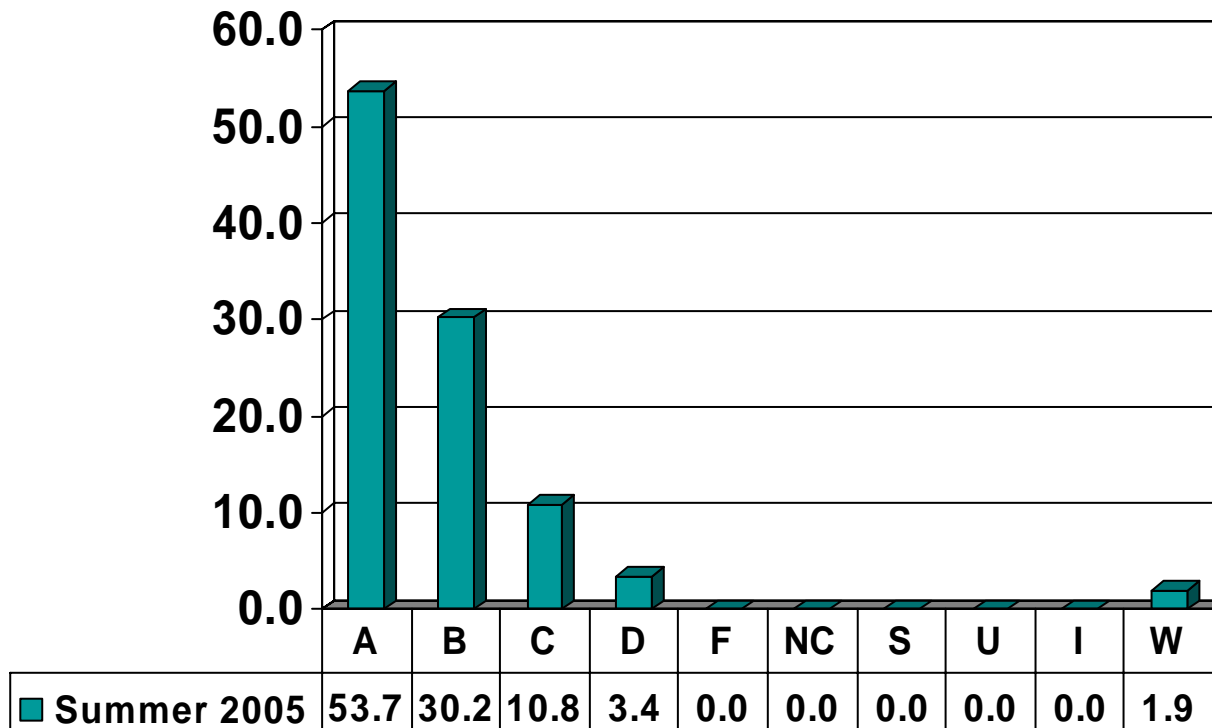

NURSING

Undergraduate Courses – No. of Grades = 268