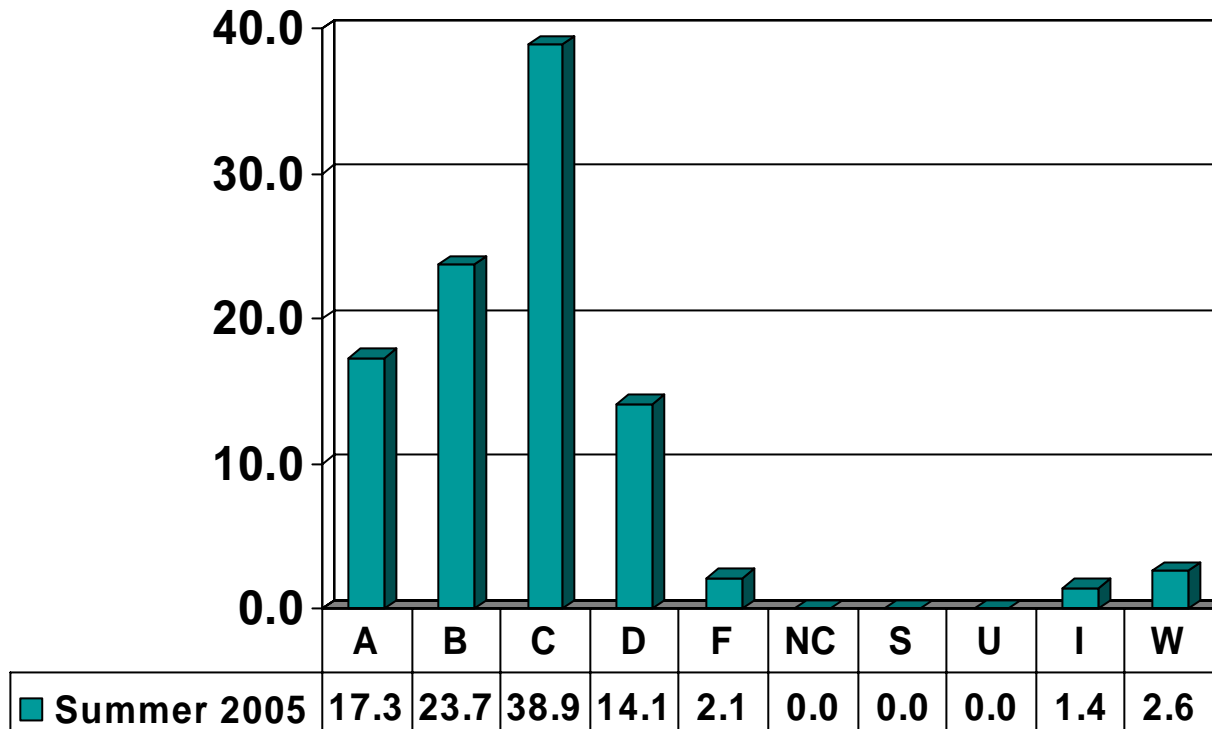

Prairie View A&M University

Undergraduate Grade Distribution

By College

Summer 2005

ARCHITECTURE

Undergraduate Courses – No. of Grades = 231

ARTS & SCIENCES

Undergraduate Courses – No. of Grades = 2100

BUSINESS

Undergraduate Courses – No. of Grades = 427

EDUCATION

Undergraduate Courses – No. of Grades = 833

ENGINEERING

Undergraduate Courses – No. of Grades = 212

JUVENILE JUSTICE & PSYCHOLOGY

Undergraduate Courses – No. of Grades = 249