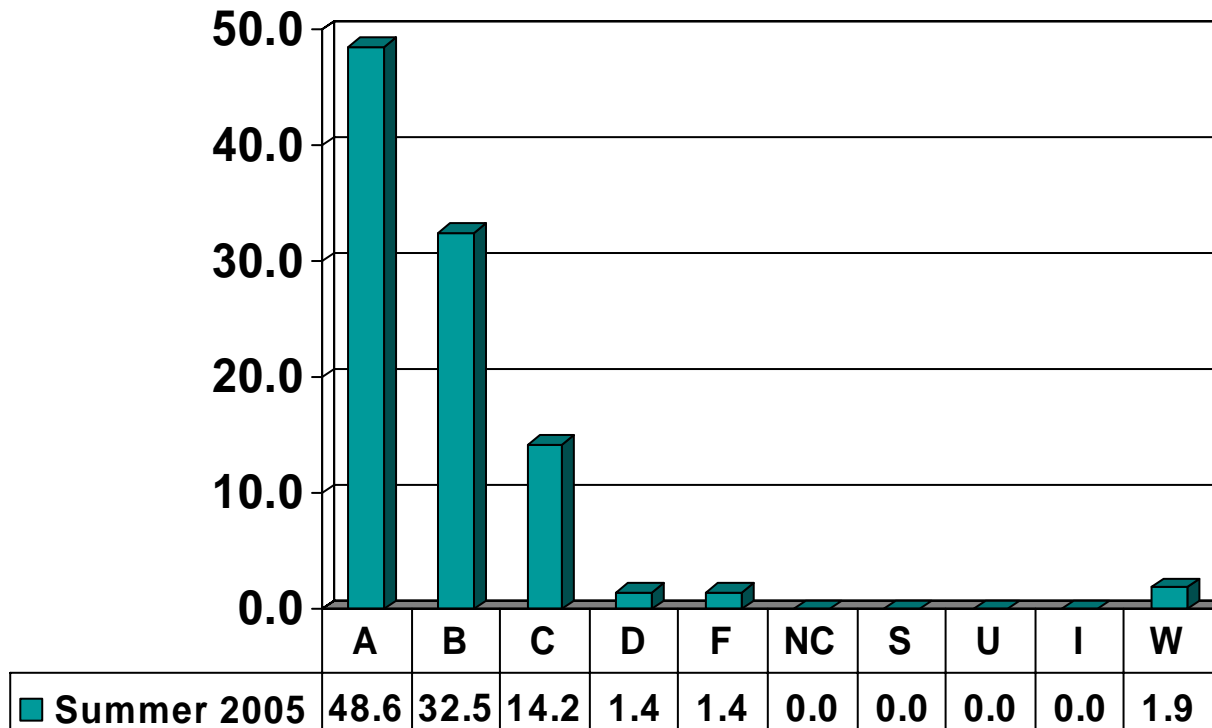

BUSINESS

Undergraduate Courses – No. of Grades = 427

EDUCATION

Undergraduate Courses – No. of Grades = 833

ENGINEERING

Undergraduate Courses – No. of Grades = 212

JUVENILE JUSTICE & PSYCHOLOGY

Undergraduate Courses – No. of Grades = 249