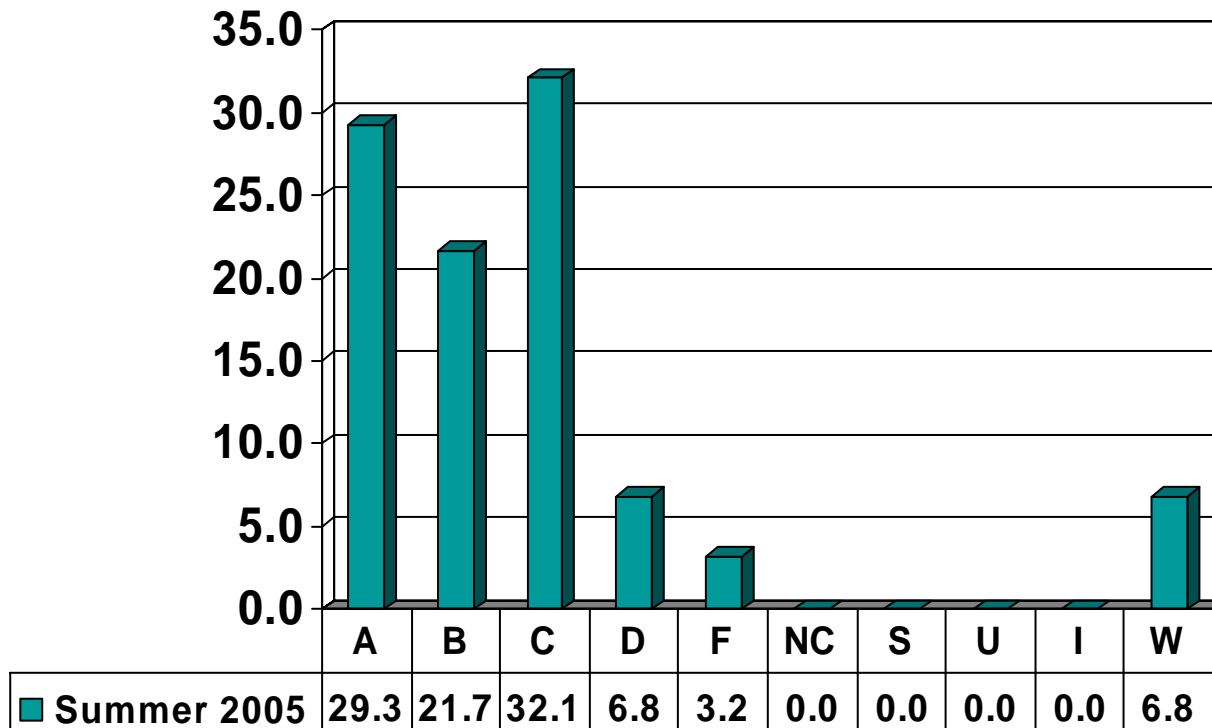

BUSINESS

Undergraduate Courses – No. of Grades = 427

EDUCATION

Undergraduate Courses – No. of Grades = 833

ENGINEERING

Undergraduate Courses – No. of Grades = 212

JUVENILE JUSTICE & PSYCHOLOGY

Undergraduate Courses – No. of Grades = 249