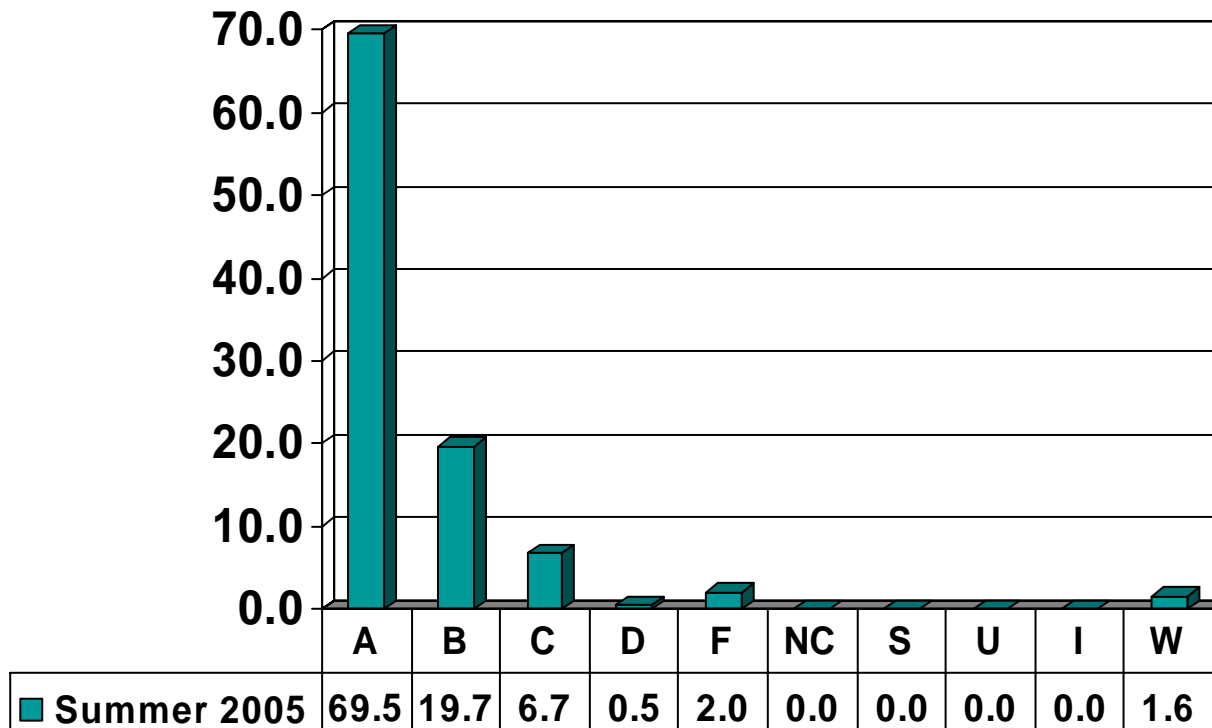

Prairie View A&M University

Undergraduate Grade Distribution

By College

Summer 2005

ARCHITECTURE

Undergraduate Courses – No. of Grades = 231

ARTS & SCIENCES

Undergraduate Courses – No. of Grades = 2100

BUSINESS

Undergraduate Courses – No. of Grades = 427

EDUCATION

Undergraduate Courses – No. of Grades = 833

ENGINEERING

Undergraduate Courses – No. of Grades = 212

JUVENILE JUSTICE & PSYCHOLOGY

Undergraduate Courses – No. of Grades = 249