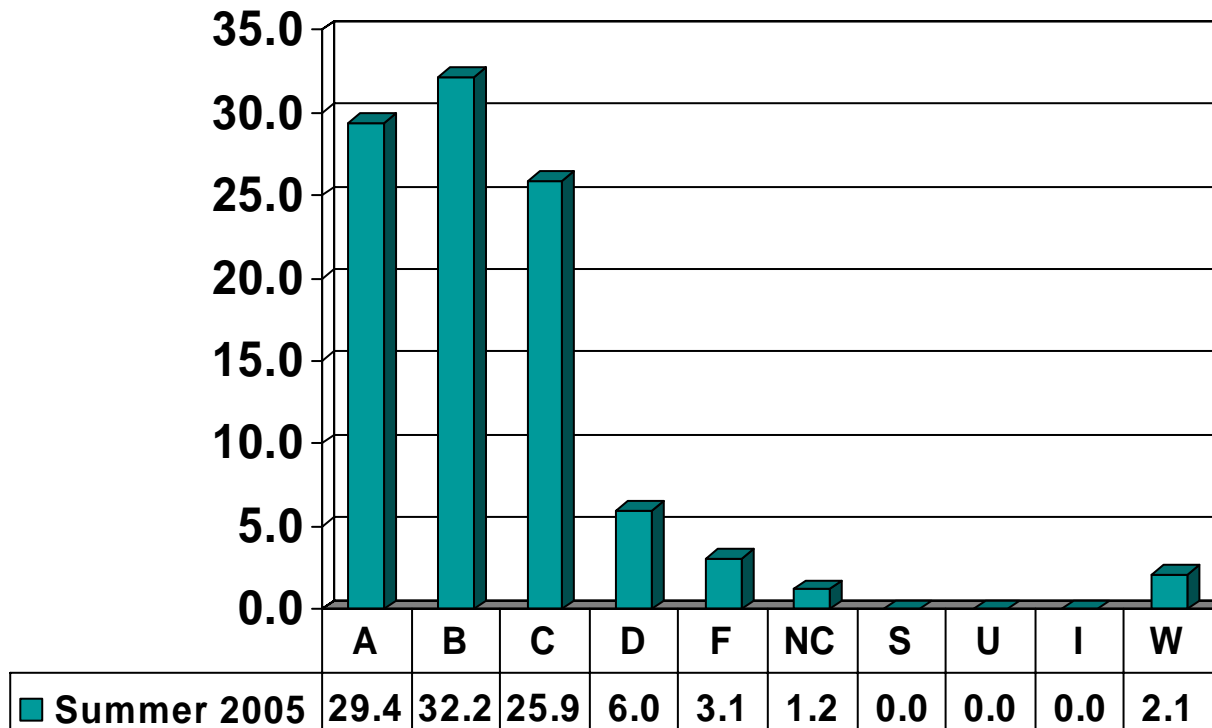

Prairie View A&M University

Undergraduate Grade Distribution

By College

Summer 2005

ARCHITECTURE

Undergraduate Courses – No. of Grades = 231

ARTS & SCIENCES

Undergraduate Courses – No. of Grades = 2100

BUSINESS

Undergraduate Courses – No. of Grades = 427

EDUCATION

Undergraduate Courses – No. of Grades = 833

ENGINEERING

Undergraduate Courses – No. of Grades = 212

JUVENILE JUSTICE & PSYCHOLOGY

Undergraduate Courses – No. of Grades = 249