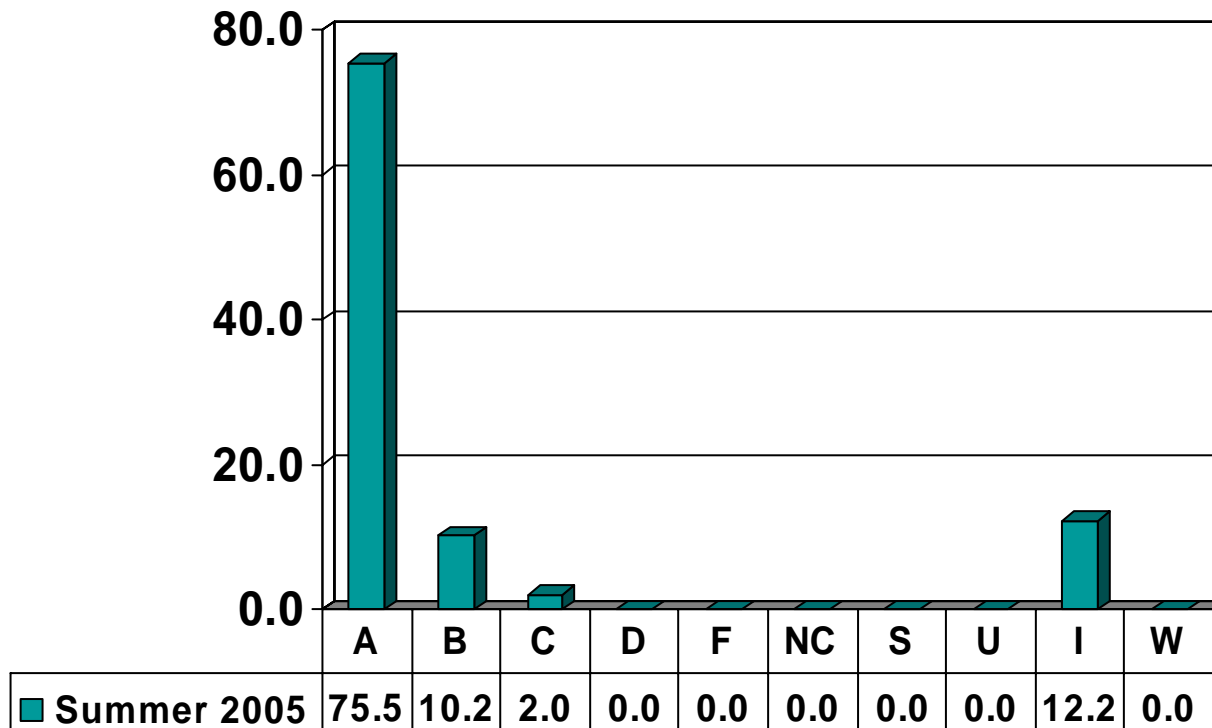

ENGINEERING

Graduate Courses – No. of Grades = 49