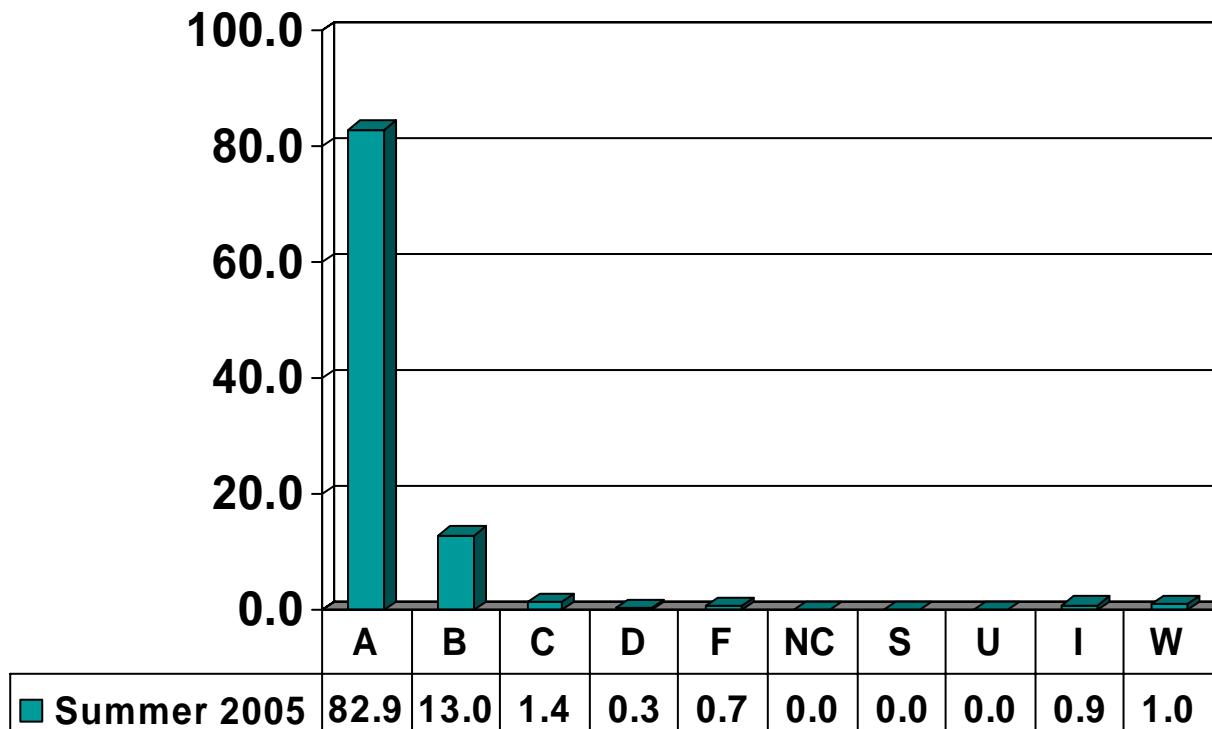

EDUCATION

Graduate Courses – No. of Grades = 2578