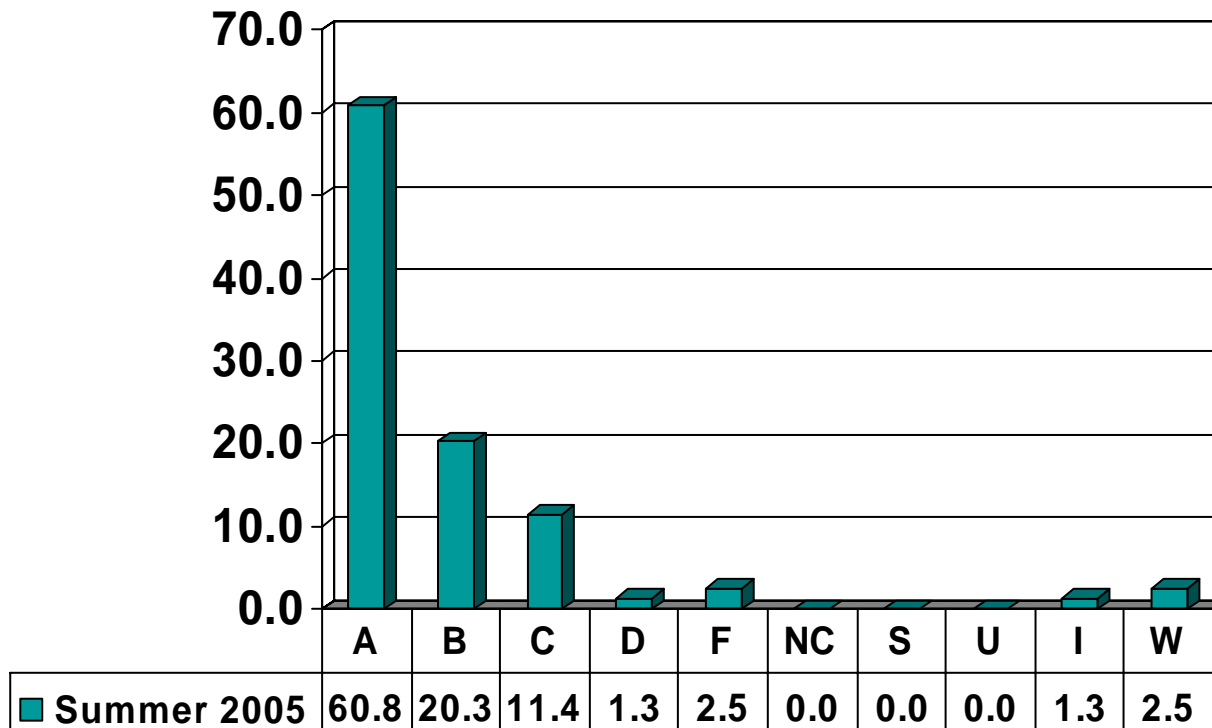

BUSINESS

Graduate Courses – No. of Grades = 79