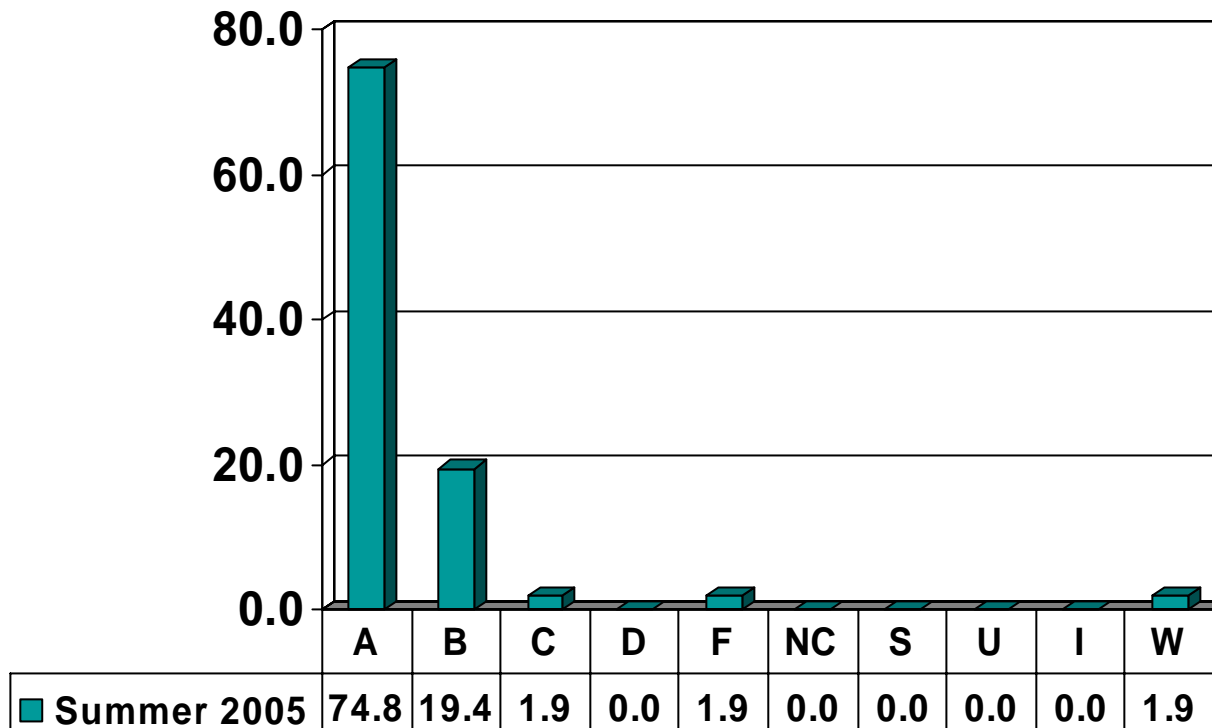

ARCHITECTURE

Graduate Courses – No. of Grades = 103