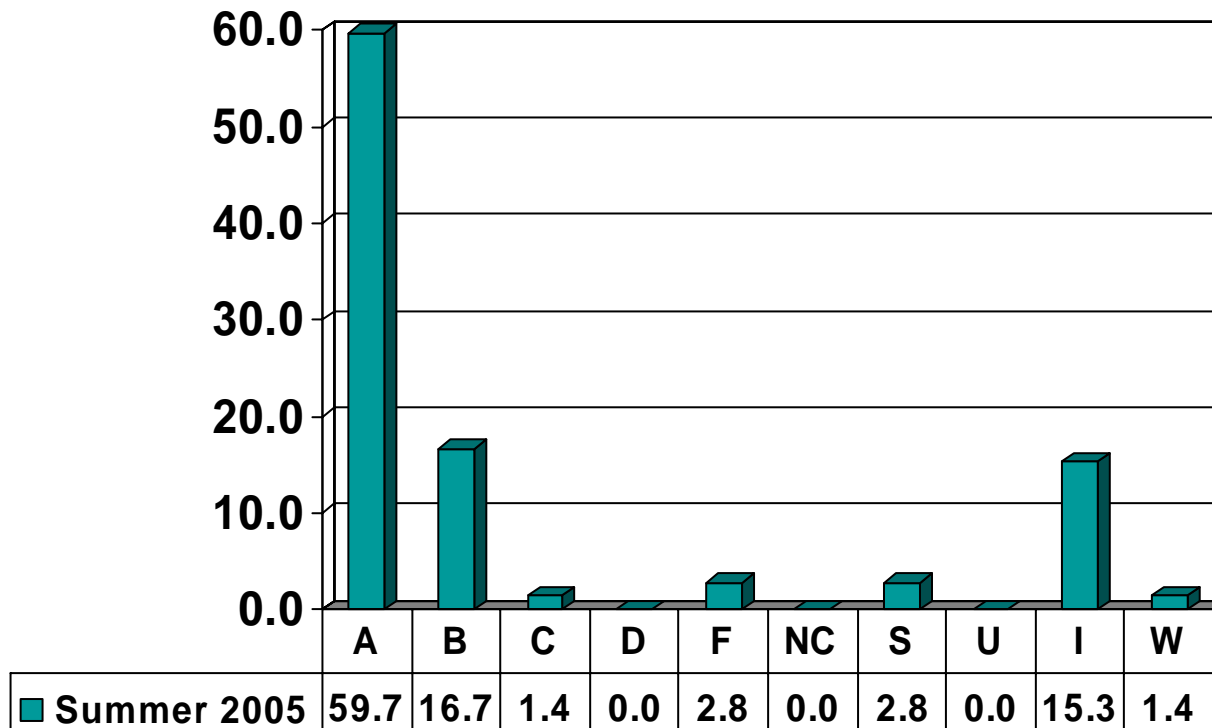

JUVENILE JUSTICE & PSYCHOLOGY

Graduate Courses – No. of Grades = 72