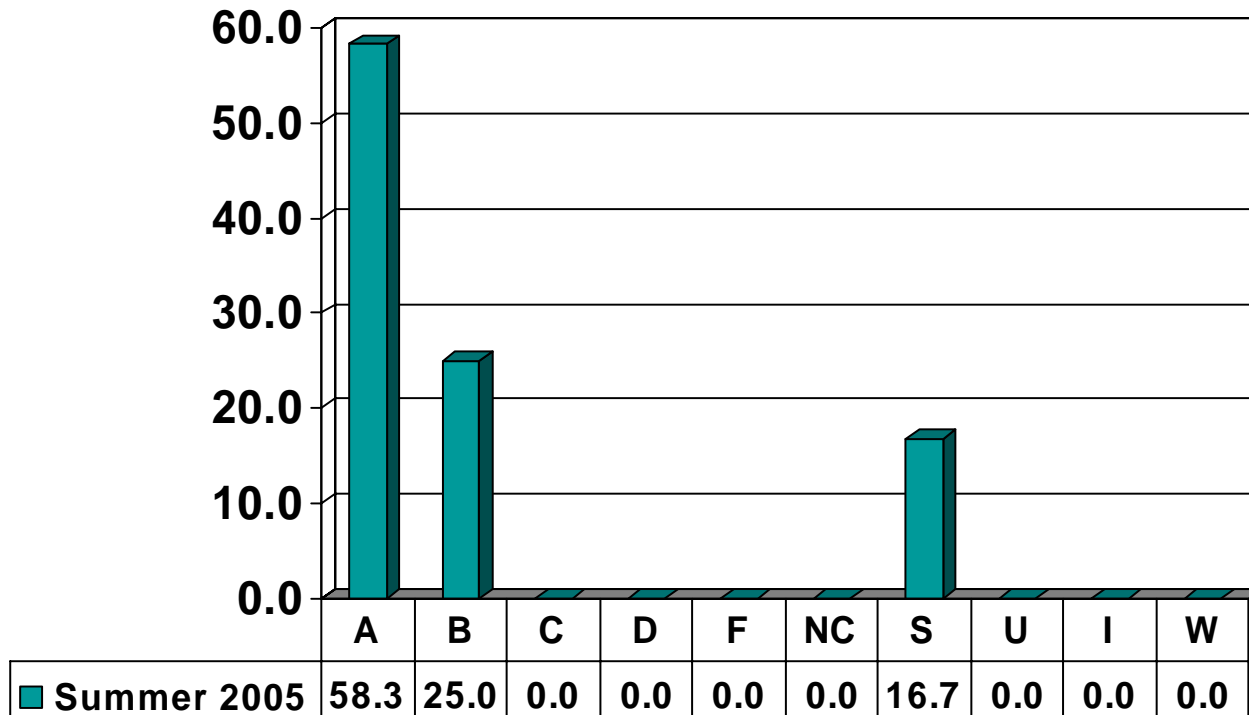

ARTS & SCIENCES

Graduate Courses – No. of Grades = 12