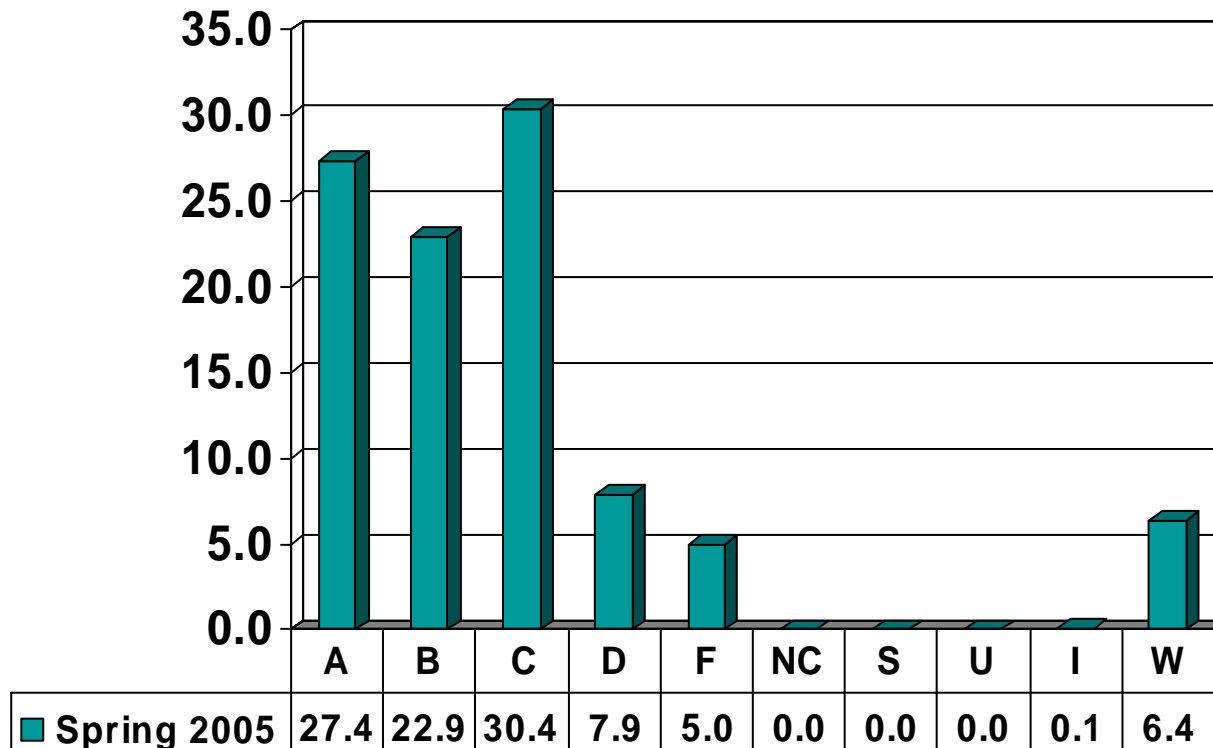

CRIMINAL JUSTICE 4993

Senior UG – No. of Grades = 1

Note: Percent columns show rounded figures and may not total 100%.

PSYCHOLOGY

Undergraduate Courses – No. of Grades = 1019

Note: Percent columns show rounded figures and may not total 100%.