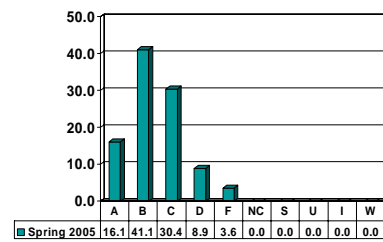

CRIMINAL JUSTICE 1123

Freshman UG – No. of Grades = 30

CRIMINAL JUSTICE 1133

Freshman UG – No. of Grades = 118

CRIMINAL JUSTICE 2513

Sophomore UG – No. of Grades = 99

CRIMINAL JUSTICE 2523

Sophomore UG – No. of Grades = 30

CRIMINAL JUSTICE 2663

Sophomore UG – No. of Grades = 41

CRIMINAL JUSTICE 3313

Junior UG – No. of Grades = 56

Note: Percent columns show rounded figures and may not total 100%.

CRIMINAL JUSTICE 3633

Junior UG – No. of Grades = 55