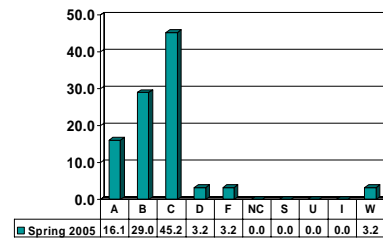

CRIMINAL JUSTICE 4993

Senior UG – No. of Grades = 1

Note: Percent columns show rounded figures and may not total 100%.

PSYCHOLOGY

Undergraduate Courses – No. of Grades = 1019

Note: Percent columns show rounded figures and may not total 100%.

PSYCHOLOGY 1111

Freshman UG – No. of Grades = 42

PSYCHOLOGY 1113

Freshman UG – No. of Grades = 427

PSYCHOLOGY 2423

Sophomore UG – No. of Grades = 51

PSYCHOLOGY 2513

Sophomore UG – No. of Grades = 31

PSYCHOLOGY 2613

Sophomore UG – No. of Grades = 177

PSYCHOLOGY 3223

Junior UG – No. of Grades = 49

Note: Percent columns show rounded figures and may not total 100%.

PSYCHOLOGY 3433

Junior UG – No. of Grades = 28