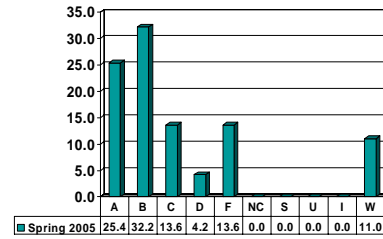

Prairie View A&M University
Grade Distribution Report
Spring 2005

Undergraduate Grade
Distribution by Course

JUSTICE STUDIES

Undergraduate Courses – No. of Grades = 670

Note: Percent columns show rounded figures and may not total 100%.

CRIMINAL JUSTICE 1123

Freshman UG – No. of Grades = 30

CRIMINAL JUSTICE 1133

Freshman UG – No. of Grades = 118

CRIMINAL JUSTICE 2513

Sophomore UG – No. of Grades = 99

CRIMINAL JUSTICE 2523

Sophomore UG – No. of Grades = 30

CRIMINAL JUSTICE 2663

Sophomore UG – No. of Grades = 41

CRIMINAL JUSTICE 3313

Junior UG – No. of Grades = 56

Note: Percent columns show rounded figures and may not total 100%.

CRIMINAL JUSTICE 3633

Junior UG – No. of Grades = 55