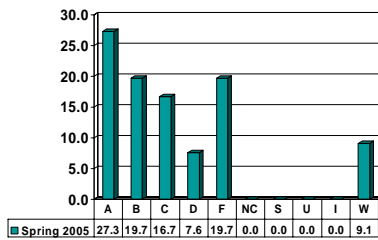

CRIMINAL JUSTICE 3823

Junior UG – No. of Grades = 66