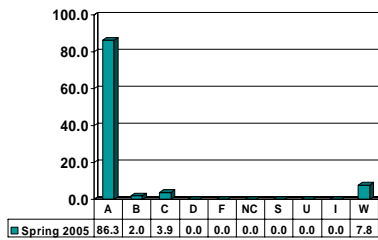

CRIMINAL JUSTICE 4993

Senior UG – No. of Grades = 1

Note: Percent columns show rounded figures and may not total 100%.

PSYCHOLOGY

Undergraduate Courses – No. of Grades = 1019

Note: Percent columns show rounded figures and may not total 100%.

PSYCHOLOGY 1111

Freshman UG – No. of Grades = 42

PSYCHOLOGY 1113

Freshman UG – No. of Grades = 427

PSYCHOLOGY 2423

Sophomore UG – No. of Grades = 51

PSYCHOLOGY 2513

Sophomore UG – No. of Grades = 31

PSYCHOLOGY 2613

Sophomore UG – No. of Grades = 177

PSYCHOLOGY 3223

Junior UG – No. of Grades = 49

Note: Percent columns show rounded figures and may not total 100%.

PSYCHOLOGY 3433

Junior UG – No. of Grades = 28