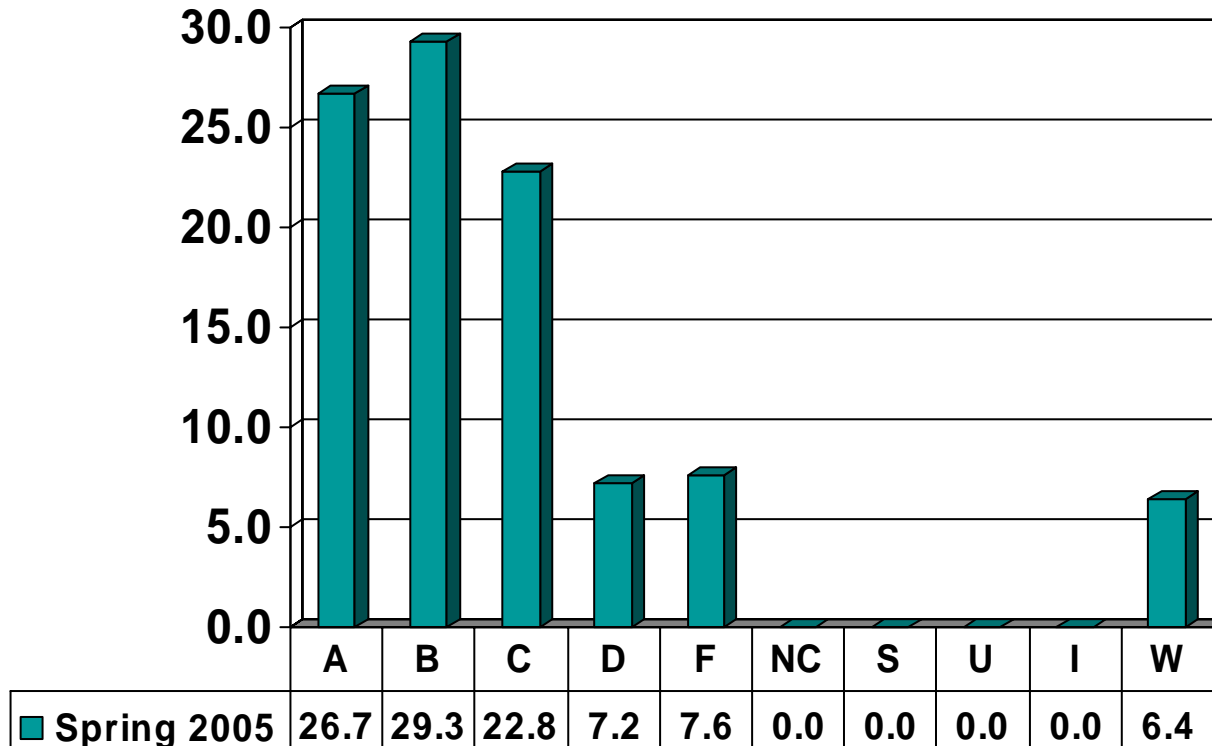

Prairie View A&M University
Grade Distribution Report
Spring 2005

Undergraduate Grade
Distribution by Course

JUSTICE STUDIES

Undergraduate Courses – No. of Grades = 670

Note: Percent columns show rounded figures and may not total 100%.

CRIMINAL JUSTICE 1123

Freshman UG – No. of Grades = 30

CRIMINAL JUSTICE 1133

Freshman UG – No. of Grades = 118

CRIMINAL JUSTICE 2513

Sophomore UG – No. of Grades = 99

CRIMINAL JUSTICE 2523

Sophomore UG – No. of Grades = 30