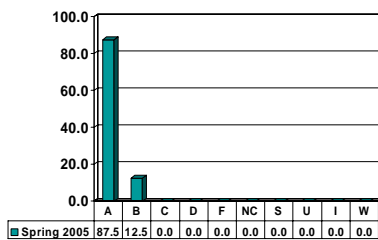

CRIMINAL JUSTICE 3733

Junior UG – No. of Grades = 50

CRIMINAL JUSTICE 3823

Junior UG – No. of Grades = 66

CRIMINAL JUSTICE 4323

Senior UG – No. of Grades = 30

CRIMINAL JUSTICE 4416

Senior UG – No. of Grades = 8

CRIMINAL JUSTICE 4913

Senior UG – No. of Grades = 28

Note: Percent columns show rounded figures and may not total 100%.

CRIMINAL JUSTICE 4953

Senior UG – No. of Grades = 23

CRIMINAL JUSTICE 4983

Senior UG – No. of Grades = 35

CRIMINAL JUSTICE 4993

Senior UG – No. of Grades = 1

Note: Percent columns show rounded figures and may not total 100%.

PSYCHOLOGY

Undergraduate Courses – No. of Grades = 1019

Note: Percent columns show rounded figures and may not total 100%.