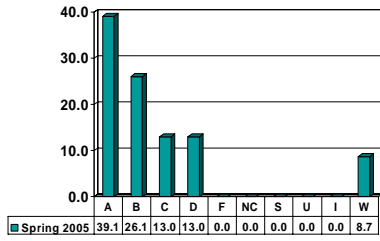

CRIMINAL JUSTICE 4913

Senior UG – No. of Grades = 28

Note: Percent columns show rounded figures and may not total 100%.

CRIMINAL JUSTICE 4953

Senior UG – No. of Grades = 23

CRIMINAL JUSTICE 4983

Senior UG – No. of Grades = 35

CRIMINAL JUSTICE 4993

Senior UG – No. of Grades = 1

Note: Percent columns show rounded figures and may not total 100%.

PSYCHOLOGY

Undergraduate Courses – No. of Grades = 1019

Note: Percent columns show rounded figures and may not total 100%.