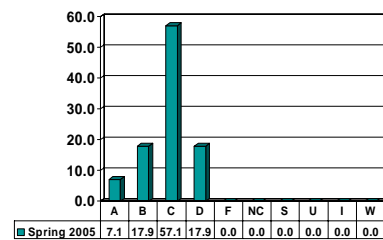

CRIMINAL JUSTICE 2663

Sophomore UG – No. of Grades = 41

CRIMINAL JUSTICE 3313

Junior UG – No. of Grades = 56

Note: Percent columns show rounded figures and may not total 100%.

CRIMINAL JUSTICE 3633

Junior UG – No. of Grades = 55

CRIMINAL JUSTICE 3733

Junior UG – No. of Grades = 50

CRIMINAL JUSTICE 3823

Junior UG – No. of Grades = 66

CRIMINAL JUSTICE 4323

Senior UG – No. of Grades = 30

CRIMINAL JUSTICE 4416

Senior UG – No. of Grades = 8

CRIMINAL JUSTICE 4913

Senior UG – No. of Grades = 28

Note: Percent columns show rounded figures and may not total 100%.

CRIMINAL JUSTICE 4953

Senior UG – No. of Grades = 23

CRIMINAL JUSTICE 4983

Senior UG – No. of Grades = 35

CRIMINAL JUSTICE 4993

Senior UG – No. of Grades = 1

Note: Percent columns show rounded figures and may not total 100%.

PSYCHOLOGY

Undergraduate Courses – No. of Grades = 1019

Note: Percent columns show rounded figures and may not total 100%.