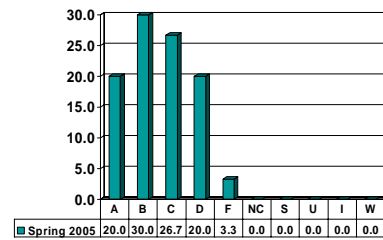

CRIMINAL JUSTICE 2663

Sophomore UG – No. of Grades = 41

CRIMINAL JUSTICE 3313

Junior UG – No. of Grades = 56

Note: Percent columns show rounded figures and may not total 100%.

CRIMINAL JUSTICE 3633

Junior UG – No. of Grades = 55

CRIMINAL JUSTICE 3733

Junior UG – No. of Grades = 50

CRIMINAL JUSTICE 3823

Junior UG – No. of Grades = 66

CRIMINAL JUSTICE 4323

Senior UG – No. of Grades = 30

CRIMINAL JUSTICE 4416

Senior UG – No. of Grades = 8

CRIMINAL JUSTICE 4913

Senior UG – No. of Grades = 28

Note: Percent columns show rounded figures and may not total 100%.

CRIMINAL JUSTICE 4953

Senior UG – No. of Grades = 23

CRIMINAL JUSTICE 4983

Senior UG – No. of Grades = 35

CRIMINAL JUSTICE 4993

Senior UG – No. of Grades = 1

Note: Percent columns show rounded figures and may not total 100%.

PSYCHOLOGY

Undergraduate Courses – No. of Grades = 1019

Note: Percent columns show rounded figures and may not total 100%.