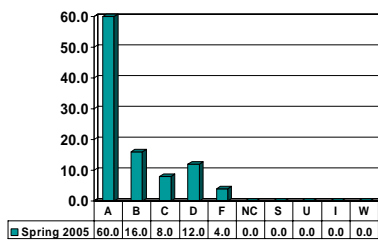

PSYCHOLOGY 2613

Sophomore UG – No. of Grades = 177

PSYCHOLOGY 3223

Junior UG – No. of Grades = 49

Note: Percent columns show rounded figures and may not total 100%.

PSYCHOLOGY 3433

Junior UG – No. of Grades = 28

PSYCHOLOGY 3613

Junior UG – No. of Grades = 31

PSYCHOLOGY 3813

Junior UG – No. of Grades = 43

PSYCHOLOGY 4443

Senior UG – No. of Grades = 27

PSYCHOLOGY 4613

Senior UG – No. of Grades = 25

PSYCHOLOGY 4633

Senior UG – No. of Grades = 47

Note: Percent columns show rounded figures and may not total 100%.

PSYCHOLOGY 4823

Senior UG – No. of Grades = 41

Note: Percent columns show rounded figures and may not total 100%.