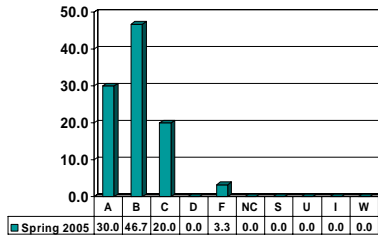

Prairie View A&M University
Grade Distribution Report
Spring 2005

Undergraduate Grade
Distribution by Course

JUSTICE STUDIES

Undergraduate Courses – No. of Grades = 670

Note: Percent columns show rounded figures and may not total 100%.

CRIMINAL JUSTICE 1123

Freshman UG – No. of Grades = 30

CRIMINAL JUSTICE 1133

Freshman UG – No. of Grades = 118

CRIMINAL JUSTICE 2513

Sophomore UG – No. of Grades = 99

CRIMINAL JUSTICE 2523

Sophomore UG – No. of Grades = 30

CRIMINAL JUSTICE 2663

Sophomore UG – No. of Grades = 41

CRIMINAL JUSTICE 3313

Junior UG – No. of Grades = 56

Note: Percent columns show rounded figures and may not total 100%.

CRIMINAL JUSTICE 3633

Junior UG – No. of Grades = 55