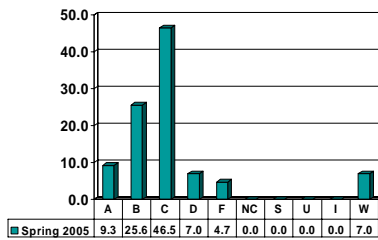

PSYCHOLOGY 2613

Sophomore UG – No. of Grades = 177

PSYCHOLOGY 3223

Junior UG – No. of Grades = 49

Note: Percent columns show rounded figures and may not total 100%.

PSYCHOLOGY 3433

Junior UG – No. of Grades = 28

PSYCHOLOGY 3613

Junior UG – No. of Grades = 31

PSYCHOLOGY 3813

Junior UG – No. of Grades = 43

PSYCHOLOGY 4443

Senior UG – No. of Grades = 27

PSYCHOLOGY 4613

Senior UG – No. of Grades = 25