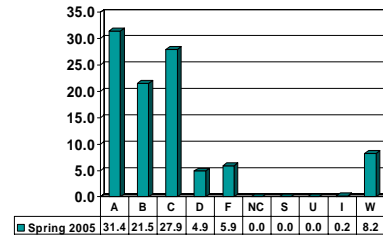

CRIMINAL JUSTICE 4913

Senior UG – No. of Grades = 28

Note: Percent columns show rounded figures and may not total 100%.

CRIMINAL JUSTICE 4953

Senior UG – No. of Grades = 23

CRIMINAL JUSTICE 4983

Senior UG – No. of Grades = 35

CRIMINAL JUSTICE 4993

Senior UG – No. of Grades = 1

Note: Percent columns show rounded figures and may not total 100%.

PSYCHOLOGY

Undergraduate Courses – No. of Grades = 1019

Note: Percent columns show rounded figures and may not total 100%.

PSYCHOLOGY 1111

Freshman UG – No. of Grades = 42

PSYCHOLOGY 1113

Freshman UG – No. of Grades = 427

PSYCHOLOGY 2423

Sophomore UG – No. of Grades = 51

PSYCHOLOGY 2513

Sophomore UG – No. of Grades = 31