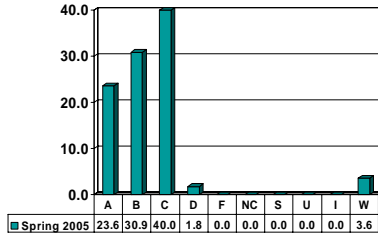

CRIMINAL JUSTICE 2663

Sophomore UG – No. of Grades = 41

CRIMINAL JUSTICE 3313

Junior UG – No. of Grades = 56

Note: Percent columns show rounded figures and may not total 100%.

CRIMINAL JUSTICE 3633

Junior UG – No. of Grades = 55