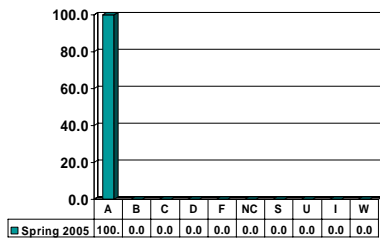

CRIMINAL JUSTICE 4913

Senior UG – No. of Grades = 28

Note: Percent columns show rounded figures and may not total 100%.

CRIMINAL JUSTICE 4953

Senior UG – No. of Grades = 23

CRIMINAL JUSTICE 4983

Senior UG – No. of Grades = 35

CRIMINAL JUSTICE 4993

Senior UG – No. of Grades = 1

Note: Percent columns show rounded figures and may not total 100%.

PSYCHOLOGY

Undergraduate Courses – No. of Grades = 1019

Note: Percent columns show rounded figures and may not total 100%.