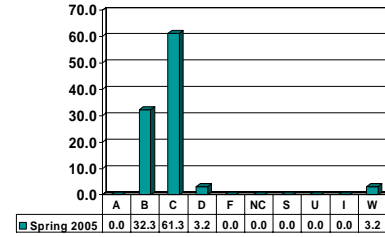

PSYCHOLOGY 1111

Freshman UG – No. of Grades = 42

PSYCHOLOGY 1113

Freshman UG – No. of Grades = 427

PSYCHOLOGY 2423

Sophomore UG – No. of Grades = 51

PSYCHOLOGY 2513

Sophomore UG – No. of Grades = 31

PSYCHOLOGY 2613

Sophomore UG – No. of Grades = 177

PSYCHOLOGY 3223

Junior UG – No. of Grades = 49

Note: Percent columns show rounded figures and may not total 100%.

PSYCHOLOGY 3433

Junior UG – No. of Grades = 28

PSYCHOLOGY 3613

Junior UG – No. of Grades = 31

PSYCHOLOGY 3813

Junior UG – No. of Grades = 43

PSYCHOLOGY 4443

Senior UG – No. of Grades = 27

PSYCHOLOGY 4613

Senior UG – No. of Grades = 25