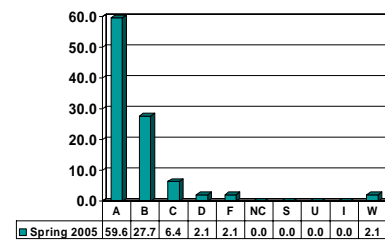

PSYCHOLOGY 2613

Sophomore UG – No. of Grades = 177

PSYCHOLOGY 3223

Junior UG – No. of Grades = 49

Note: Percent columns show rounded figures and may not total 100%.

PSYCHOLOGY 3433

Junior UG – No. of Grades = 28

PSYCHOLOGY 3613

Junior UG – No. of Grades = 31

PSYCHOLOGY 3813

Junior UG – No. of Grades = 43

PSYCHOLOGY 4443

Senior UG – No. of Grades = 27

PSYCHOLOGY 4613

Senior UG – No. of Grades = 25

PSYCHOLOGY 4633

Senior UG – No. of Grades = 47

Note: Percent columns show rounded figures and may not total 100%.

PSYCHOLOGY 4823

Senior UG – No. of Grades = 41

Note: Percent columns show rounded figures and may not total 100%.