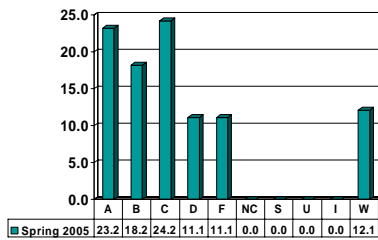

CRIMINAL JUSTICE 1123

Freshman UG – No. of Grades = 30

CRIMINAL JUSTICE 1133

Freshman UG – No. of Grades = 118

CRIMINAL JUSTICE 2513

Sophomore UG – No. of Grades = 99

CRIMINAL JUSTICE 2523

Sophomore UG – No. of Grades = 30

CRIMINAL JUSTICE 2663

Sophomore UG – No. of Grades = 41

CRIMINAL JUSTICE 3313

Junior UG – No. of Grades = 56

Note: Percent columns show rounded figures and may not total 100%.

CRIMINAL JUSTICE 3633

Junior UG – No. of Grades = 55