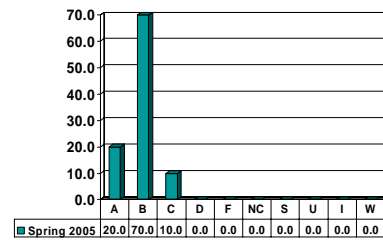

CRIMINAL JUSTICE 1123

Freshman UG – No. of Grades = 30

CRIMINAL JUSTICE 1133

Freshman UG – No. of Grades = 118

CRIMINAL JUSTICE 2513

Sophomore UG – No. of Grades = 99

CRIMINAL JUSTICE 2523

Sophomore UG – No. of Grades = 30

CRIMINAL JUSTICE 2663

Sophomore UG – No. of Grades = 41

CRIMINAL JUSTICE 3313

Junior UG – No. of Grades = 56

Note: Percent columns show rounded figures and may not total 100%.

CRIMINAL JUSTICE 3633

Junior UG – No. of Grades = 55