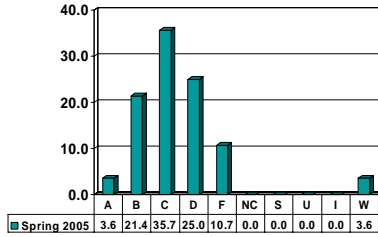

PSYCHOLOGY 1111

Freshman UG – No. of Grades = 42

PSYCHOLOGY 1113

Freshman UG – No. of Grades = 427

PSYCHOLOGY 2423

Sophomore UG – No. of Grades = 51

PSYCHOLOGY 2513

Sophomore UG – No. of Grades = 31

PSYCHOLOGY 2613

Sophomore UG – No. of Grades = 177

PSYCHOLOGY 3223

Junior UG – No. of Grades = 49

Note: Percent columns show rounded figures and may not total 100%.

PSYCHOLOGY 3433

Junior UG – No. of Grades = 28

PSYCHOLOGY 3613

Junior UG – No. of Grades = 31

PSYCHOLOGY 3813

Junior UG – No. of Grades = 43

PSYCHOLOGY 4443

Senior UG – No. of Grades = 27

PSYCHOLOGY 4613

Senior UG – No. of Grades = 25