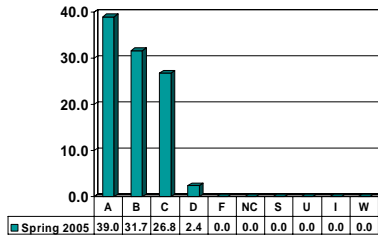

PSYCHOLOGY 3613

Junior UG – No. of Grades = 31

PSYCHOLOGY 3813

Junior UG – No. of Grades = 43

PSYCHOLOGY 4443

Senior UG – No. of Grades = 27

PSYCHOLOGY 4613

Senior UG – No. of Grades = 25

PSYCHOLOGY 4633

Senior UG – No. of Grades = 47

Note: Percent columns show rounded figures and may not total 100%.

PSYCHOLOGY 4823

Senior UG – No. of Grades = 41

Note: Percent columns show rounded figures and may not total 100%.