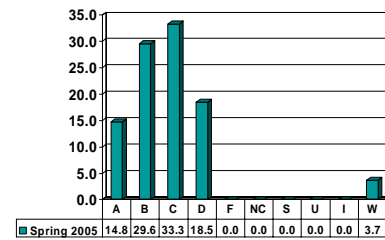

PSYCHOLOGY 2613

Sophomore UG – No. of Grades = 177

PSYCHOLOGY 3223

Junior UG – No. of Grades = 49

Note: Percent columns show rounded figures and may not total 100%.

PSYCHOLOGY 3433

Junior UG – No. of Grades = 28

PSYCHOLOGY 3613

Junior UG – No. of Grades = 31

PSYCHOLOGY 3813

Junior UG – No. of Grades = 43

PSYCHOLOGY 4443

Senior UG – No. of Grades = 27

PSYCHOLOGY 4613

Senior UG – No. of Grades = 25

PSYCHOLOGY 4633

Senior UG – No. of Grades = 47

Note: Percent columns show rounded figures and may not total 100%.

PSYCHOLOGY 4823

Senior UG – No. of Grades = 41

Note: Percent columns show rounded figures and may not total 100%.