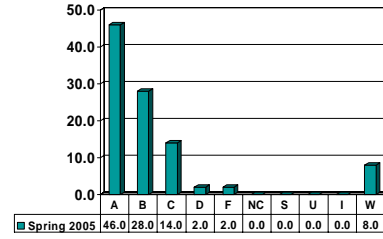

CRIMINAL JUSTICE 3733

Junior UG – No. of Grades = 50