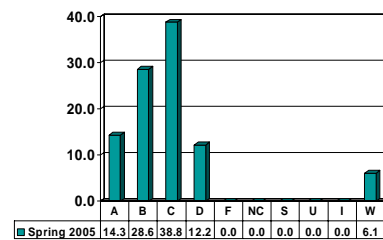

CRIMINAL JUSTICE 4993

Senior UG – No. of Grades = 1

Note: Percent columns show rounded figures and may not total 100%.

PSYCHOLOGY

Undergraduate Courses – No. of Grades = 1019

Note: Percent columns show rounded figures and may not total 100%.

PSYCHOLOGY 1111

Freshman UG – No. of Grades = 42

PSYCHOLOGY 1113

Freshman UG – No. of Grades = 427

PSYCHOLOGY 2423

Sophomore UG – No. of Grades = 51

PSYCHOLOGY 2513

Sophomore UG – No. of Grades = 31

PSYCHOLOGY 2613

Sophomore UG – No. of Grades = 177

PSYCHOLOGY 3223

Junior UG – No. of Grades = 49

Note: Percent columns show rounded figures and may not total 100%.

PSYCHOLOGY 3433

Junior UG – No. of Grades = 28