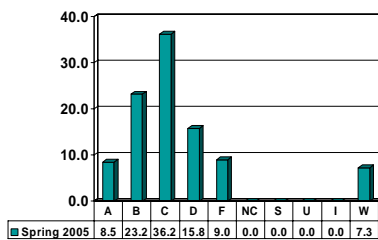

CRIMINAL JUSTICE 4993

Senior UG – No. of Grades = 1

Note: Percent columns show rounded figures and may not total 100%.

PSYCHOLOGY

Undergraduate Courses – No. of Grades = 1019

Note: Percent columns show rounded figures and may not total 100%.

PSYCHOLOGY 1111

Freshman UG – No. of Grades = 42

PSYCHOLOGY 1113

Freshman UG – No. of Grades = 427

PSYCHOLOGY 2423

Sophomore UG – No. of Grades = 51

PSYCHOLOGY 2513

Sophomore UG – No. of Grades = 31

PSYCHOLOGY 2613

Sophomore UG – No. of Grades = 177

PSYCHOLOGY 3223

Junior UG – No. of Grades = 49

Note: Percent columns show rounded figures and may not total 100%.

PSYCHOLOGY 3433

Junior UG – No. of Grades = 28