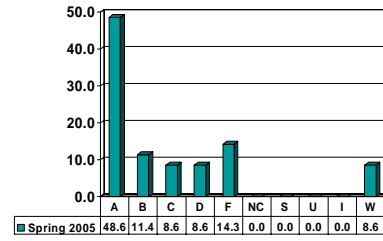

CRIMINAL JUSTICE 4913

Senior UG – No. of Grades = 28

Note: Percent columns show rounded figures and may not total 100%.

CRIMINAL JUSTICE 4953

Senior UG – No. of Grades = 23

CRIMINAL JUSTICE 4983

Senior UG – No. of Grades = 35

CRIMINAL JUSTICE 4993

Senior UG – No. of Grades = 1

Note: Percent columns show rounded figures and may not total 100%.

PSYCHOLOGY

Undergraduate Courses – No. of Grades = 1019

Note: Percent columns show rounded figures and may not total 100%.