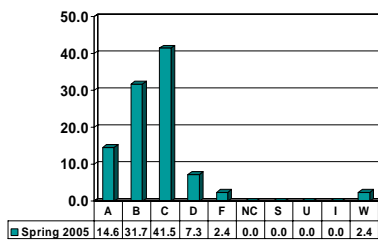

CRIMINAL JUSTICE 1123

Freshman UG – No. of Grades = 30

CRIMINAL JUSTICE 1133

Freshman UG – No. of Grades = 118

CRIMINAL JUSTICE 2513

Sophomore UG – No. of Grades = 99

CRIMINAL JUSTICE 2523

Sophomore UG – No. of Grades = 30

CRIMINAL JUSTICE 2663

Sophomore UG – No. of Grades = 41

CRIMINAL JUSTICE 3313

Junior UG – No. of Grades = 56

Note: Percent columns show rounded figures and may not total 100%.

CRIMINAL JUSTICE 3633

Junior UG – No. of Grades = 55