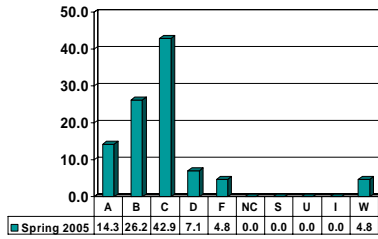

CRIMINAL JUSTICE 4913

Senior UG – No. of Grades = 28

Note: Percent columns show rounded figures and may not total 100%.

CRIMINAL JUSTICE 4953

Senior UG – No. of Grades = 23

CRIMINAL JUSTICE 4983

Senior UG – No. of Grades = 35

CRIMINAL JUSTICE 4993

Senior UG – No. of Grades = 1

Note: Percent columns show rounded figures and may not total 100%.

PSYCHOLOGY

Undergraduate Courses – No. of Grades = 1019

Note: Percent columns show rounded figures and may not total 100%.

PSYCHOLOGY 1111

Freshman UG – No. of Grades = 42

PSYCHOLOGY 1113

Freshman UG – No. of Grades = 427

PSYCHOLOGY 2423

Sophomore UG – No. of Grades = 51

PSYCHOLOGY 2513

Sophomore UG – No. of Grades = 31