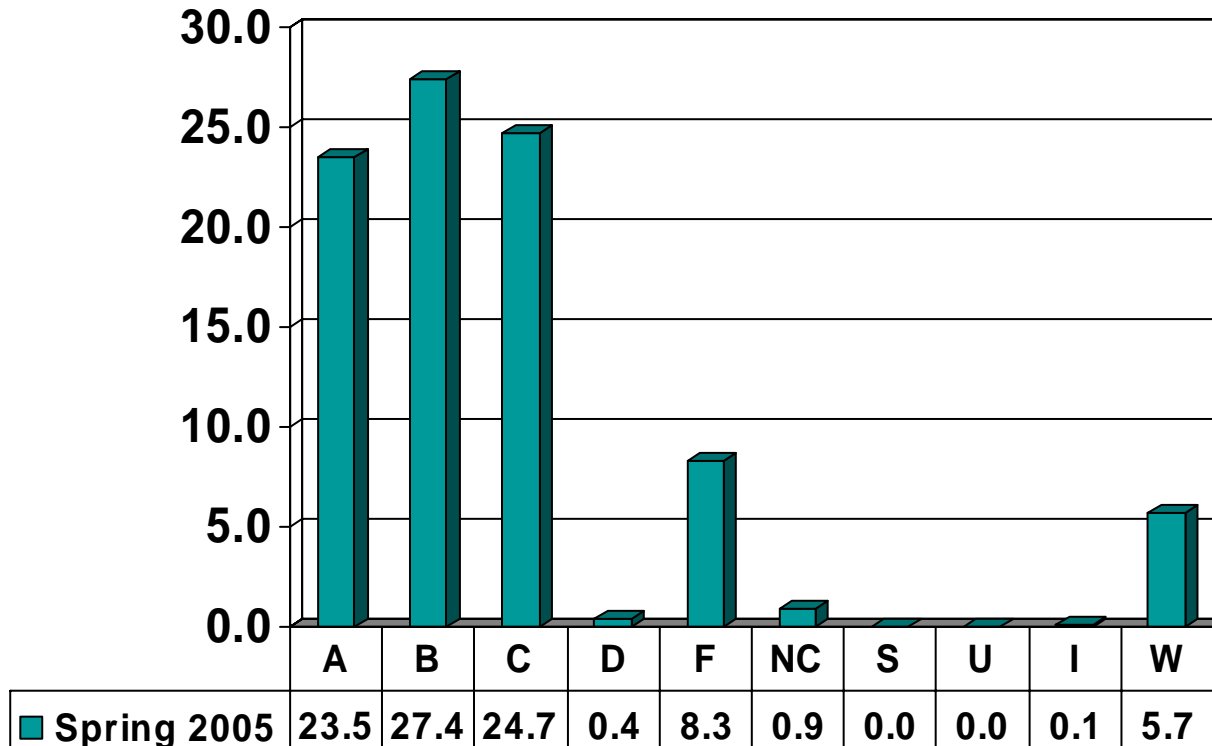

Prairie View A&M University

Undergraduate Grade Distribution

By College

Spring 2005

AGRICULTURE & HUMAN SCIENCES

Undergraduate Courses – No. of Grades = 1,045

ARCHITECTURE

Undergraduate Courses – No. of Grades = 1,308

ARTS & SCIENCES

Undergraduate Courses – No. of Grades = 14,342

BUSINESS

Undergraduate Courses – No. of Grades = 2,745

EDUCATION

Undergraduate Courses – No. of Grades = 2,654

ENGINEERING

Undergraduate Courses – No. of Grades = 3,080

JUVENILE JUSTICE & PSYCHOLOGY

Undergraduate Courses – No. of Grades = 1,689

NURSING

Undergraduate Courses – No. of Grades = 1,339

UNIVERSITY COLLEGE

Undergraduate Courses – No. of Grades = 1,923