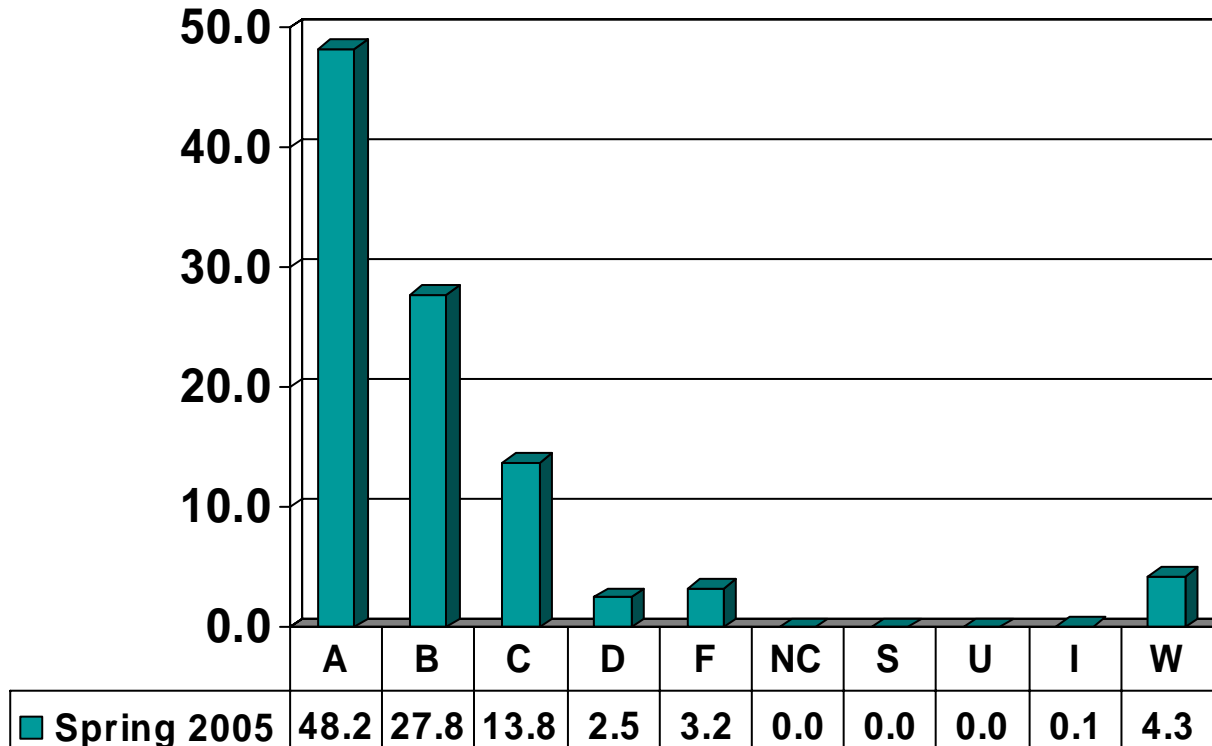

ARTS & SCIENCES

Undergraduate Courses – No. of Grades = 14,342

BUSINESS

Undergraduate Courses – No. of Grades = 2,745

EDUCATION

Undergraduate Courses – No. of Grades = 2,654

ENGINEERING

Undergraduate Courses – No. of Grades = 3,080

JUVENILE JUSTICE & PSYCHOLOGY

Undergraduate Courses – No. of Grades = 1,689

NURSING

Undergraduate Courses – No. of Grades = 1,339

UNIVERSITY COLLEGE

Undergraduate Courses – No. of Grades = 1,923