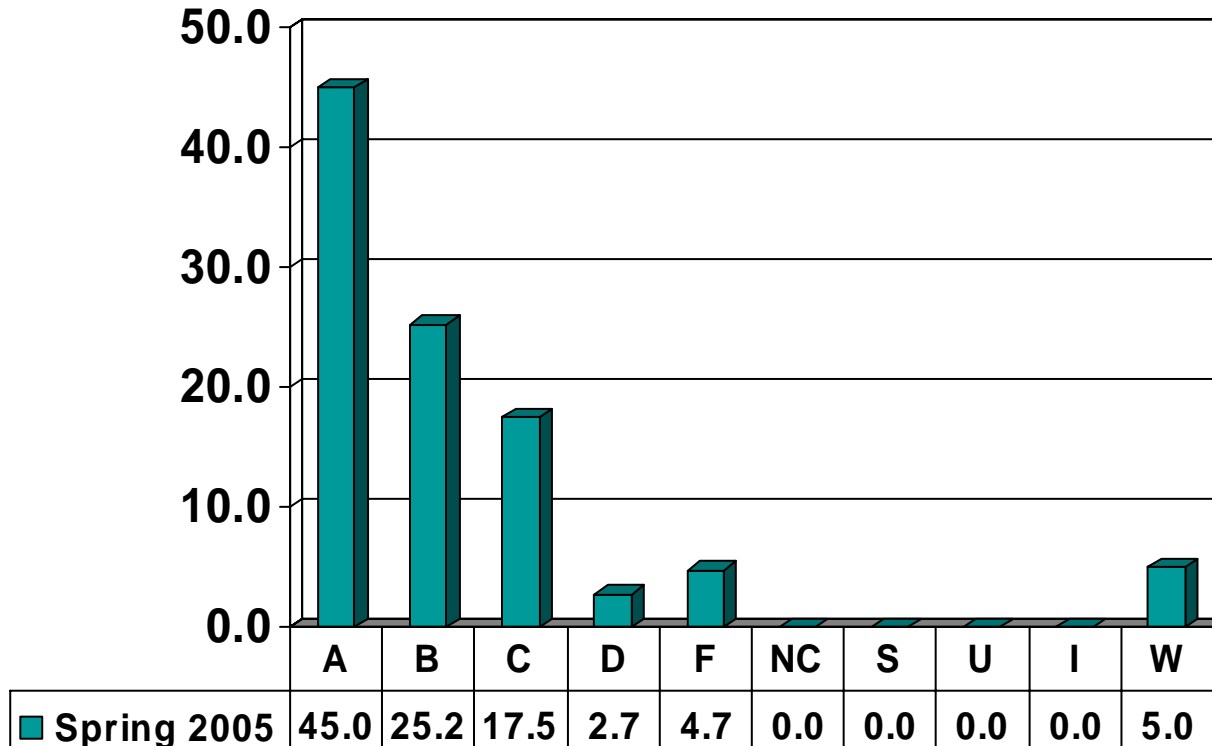

Prairie View A&M University

Undergraduate Grade Distribution

By College

Spring 2005

AGRICULTURE & HUMAN SCIENCES

Undergraduate Courses – No. of Grades = 1,045

ARCHITECTURE

Undergraduate Courses – No. of Grades = 1,308

ARTS & SCIENCES

Undergraduate Courses – No. of Grades = 14,342

BUSINESS

Undergraduate Courses – No. of Grades = 2,745

EDUCATION

Undergraduate Courses – No. of Grades = 2,654

ENGINEERING

Undergraduate Courses – No. of Grades = 3,080

JUVENILE JUSTICE & PSYCHOLOGY

Undergraduate Courses – No. of Grades = 1,689

NURSING

Undergraduate Courses – No. of Grades = 1,339

UNIVERSITY COLLEGE

Undergraduate Courses – No. of Grades = 1,923