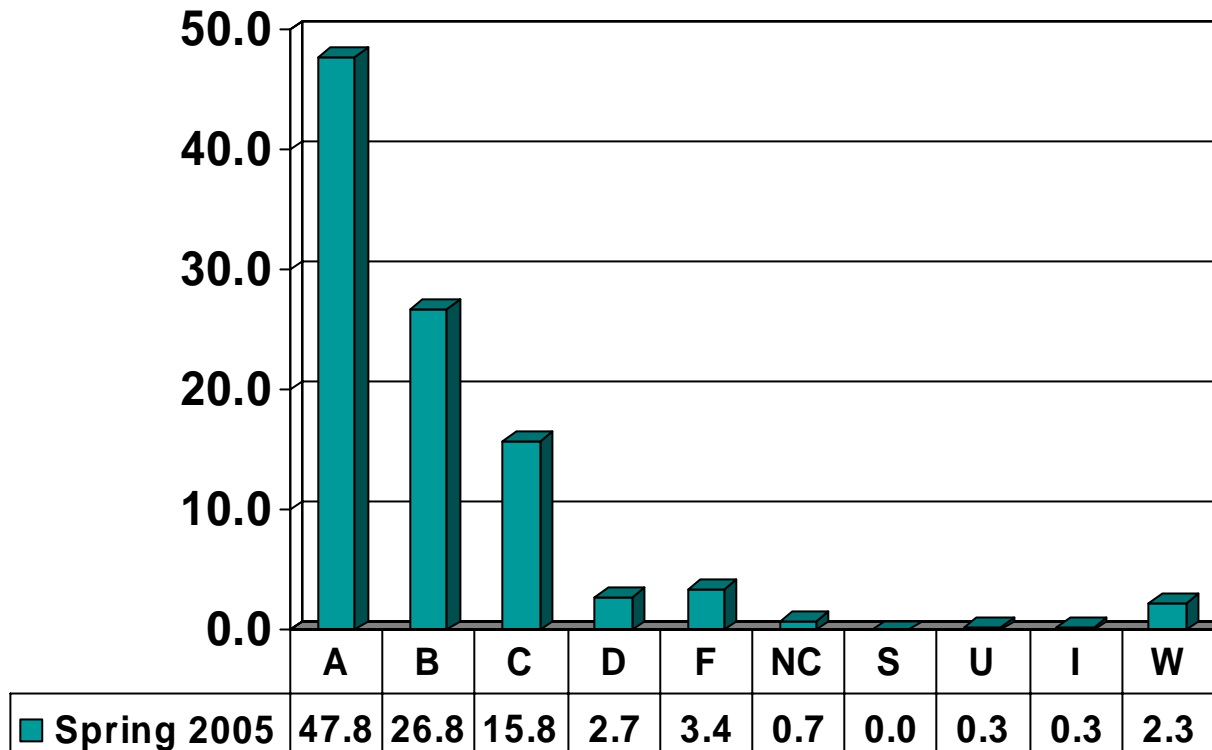

Prairie View A&M University

Undergraduate Grade Distribution

By College

Spring 2005

AGRICULTURE & HUMAN SCIENCES

Undergraduate Courses – No. of Grades = 1,045

ARCHITECTURE

Undergraduate Courses – No. of Grades = 1,308

ARTS & SCIENCES

Undergraduate Courses – No. of Grades = 14,342

BUSINESS

Undergraduate Courses – No. of Grades = 2,745

EDUCATION

Undergraduate Courses – No. of Grades = 2,654

ENGINEERING

Undergraduate Courses – No. of Grades = 3,080

JUVENILE JUSTICE & PSYCHOLOGY

Undergraduate Courses – No. of Grades = 1,689

NURSING

Undergraduate Courses – No. of Grades = 1,339

UNIVERSITY COLLEGE

Undergraduate Courses – No. of Grades = 1,923