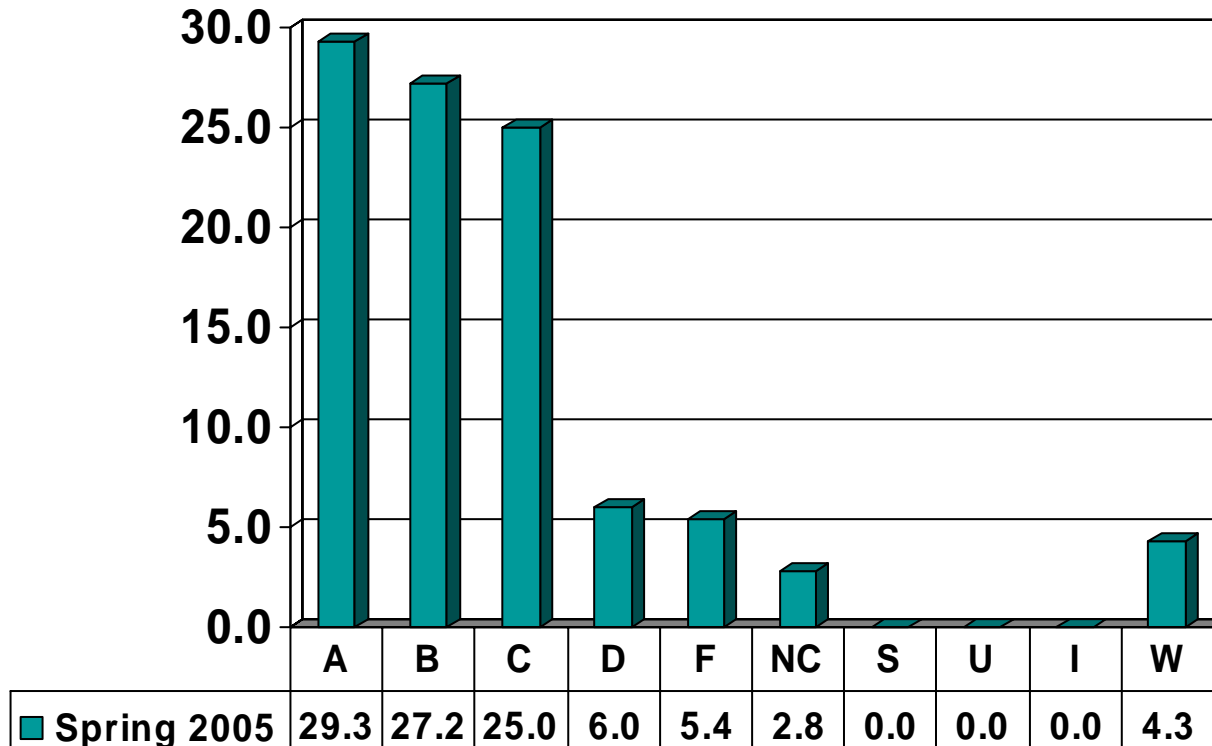

ARTS & SCIENCES

Undergraduate Courses – No. of Grades = 14,342

BUSINESS

Undergraduate Courses – No. of Grades = 2,745

EDUCATION

Undergraduate Courses – No. of Grades = 2,654

ENGINEERING

Undergraduate Courses – No. of Grades = 3,080

JUVENILE JUSTICE & PSYCHOLOGY

Undergraduate Courses – No. of Grades = 1,689

NURSING

Undergraduate Courses – No. of Grades = 1,339

UNIVERSITY COLLEGE

Undergraduate Courses – No. of Grades = 1,923