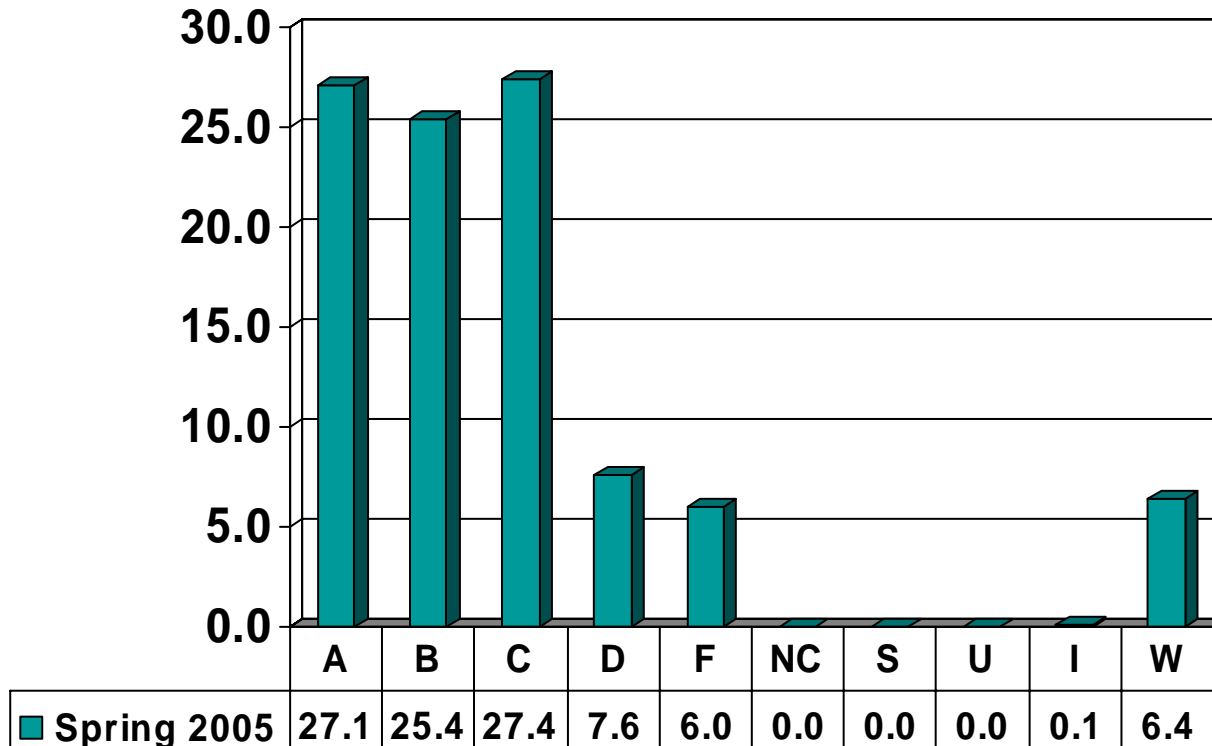

ARTS & SCIENCES

Undergraduate Courses – No. of Grades = 14,342

BUSINESS

Undergraduate Courses – No. of Grades = 2,745

EDUCATION

Undergraduate Courses – No. of Grades = 2,654

ENGINEERING

Undergraduate Courses – No. of Grades = 3,080

JUVENILE JUSTICE & PSYCHOLOGY

Undergraduate Courses – No. of Grades = 1,689

NURSING

Undergraduate Courses – No. of Grades = 1,339

UNIVERSITY COLLEGE

Undergraduate Courses – No. of Grades = 1,923