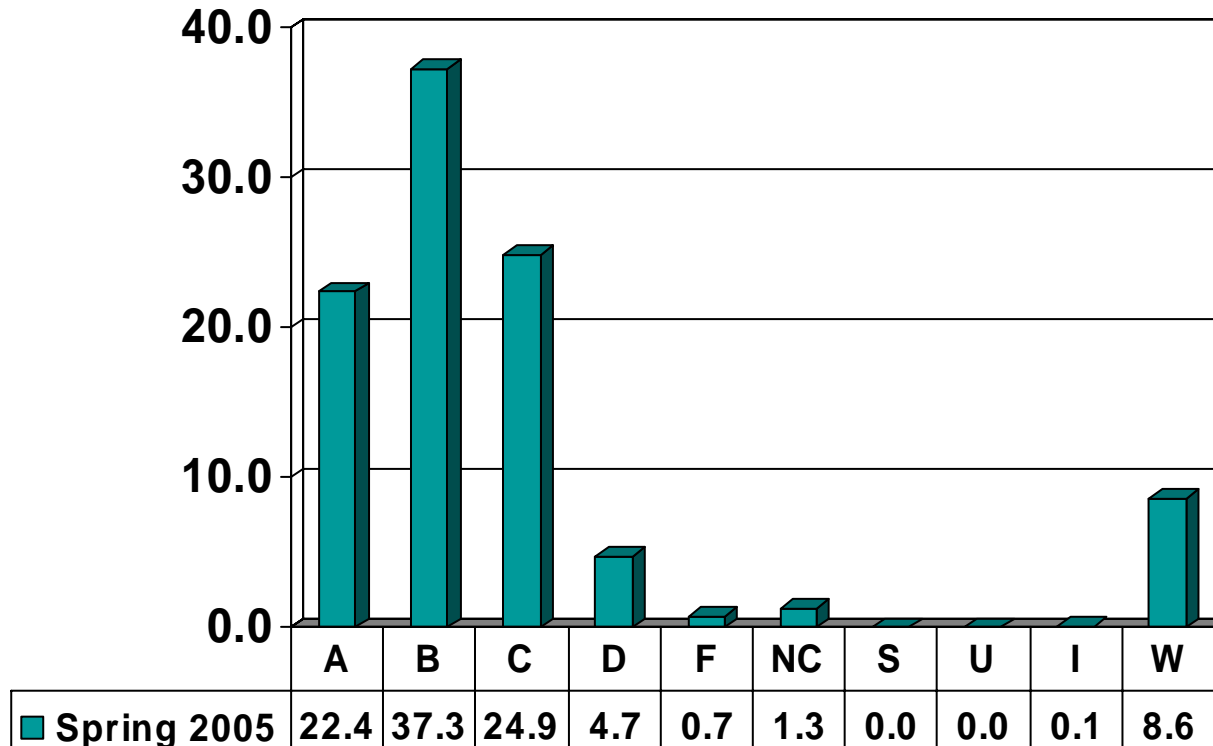

ARTS & SCIENCES

Undergraduate Courses – No. of Grades = 14,342

BUSINESS

Undergraduate Courses – No. of Grades = 2,745

EDUCATION

Undergraduate Courses – No. of Grades = 2,654

ENGINEERING

Undergraduate Courses – No. of Grades = 3,080

JUVENILE JUSTICE & PSYCHOLOGY

Undergraduate Courses – No. of Grades = 1,689

NURSING

Undergraduate Courses – No. of Grades = 1,339

UNIVERSITY COLLEGE

Undergraduate Courses – No. of Grades = 1,923