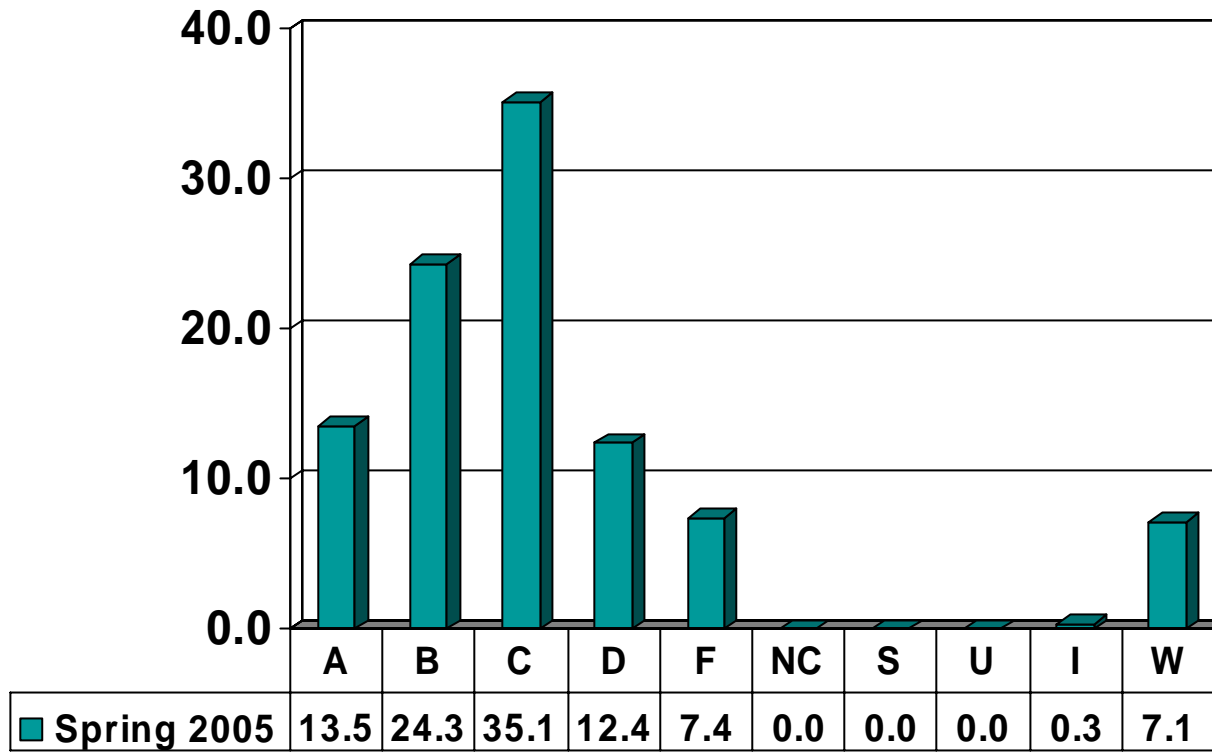

Prairie View A&M University

Undergraduate Grade Distribution

By College

Spring 2005

AGRICULTURE & HUMAN SCIENCES

Undergraduate Courses – No. of Grades = 1,045

ARCHITECTURE

Undergraduate Courses – No. of Grades = 1,308

ARTS & SCIENCES

Undergraduate Courses – No. of Grades = 14,342

BUSINESS

Undergraduate Courses – No. of Grades = 2,745

EDUCATION

Undergraduate Courses – No. of Grades = 2,654

ENGINEERING

Undergraduate Courses – No. of Grades = 3,080

JUVENILE JUSTICE & PSYCHOLOGY

Undergraduate Courses – No. of Grades = 1,689

NURSING

Undergraduate Courses – No. of Grades = 1,339

UNIVERSITY COLLEGE

Undergraduate Courses – No. of Grades = 1,923