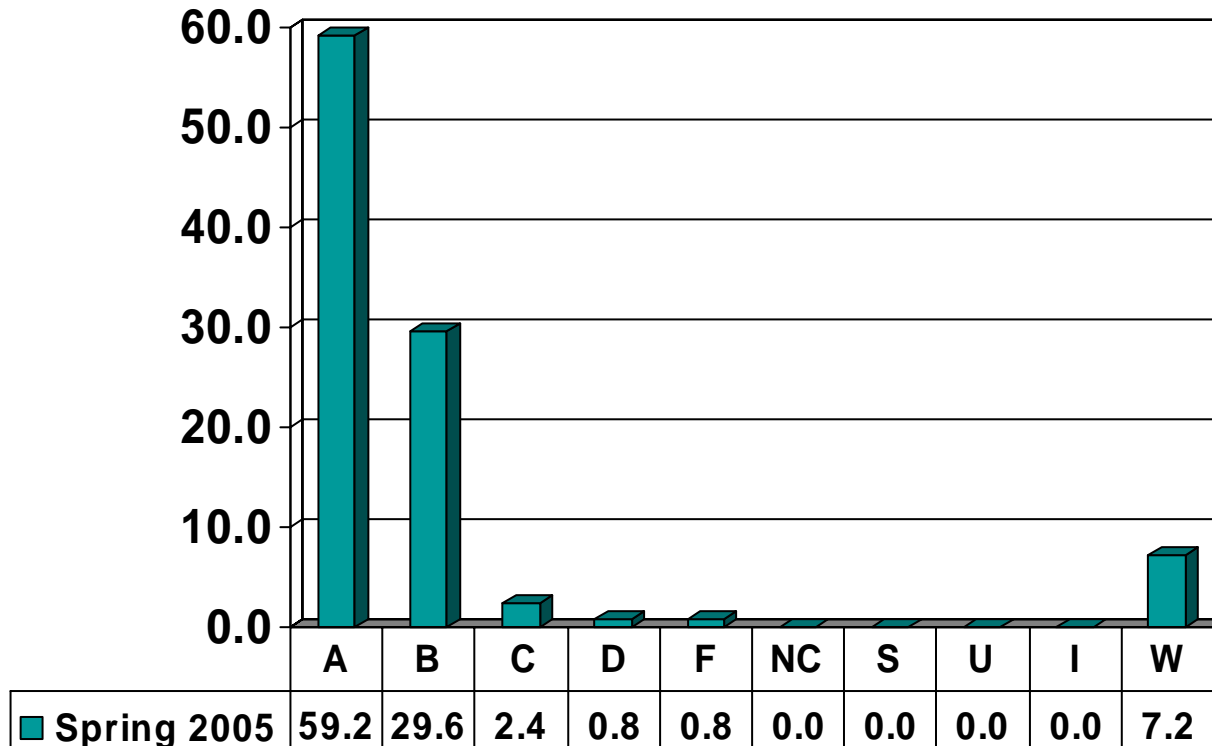

PSYCHOLOGY

Graduate Courses – No. of Grades = 125

Note: Percent columns show rounded figures and may not total 100%.