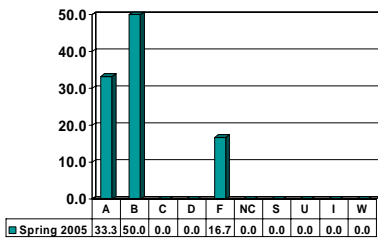

JUVENILE JUSTICE 5783

Graduates – No. of Grades = 6