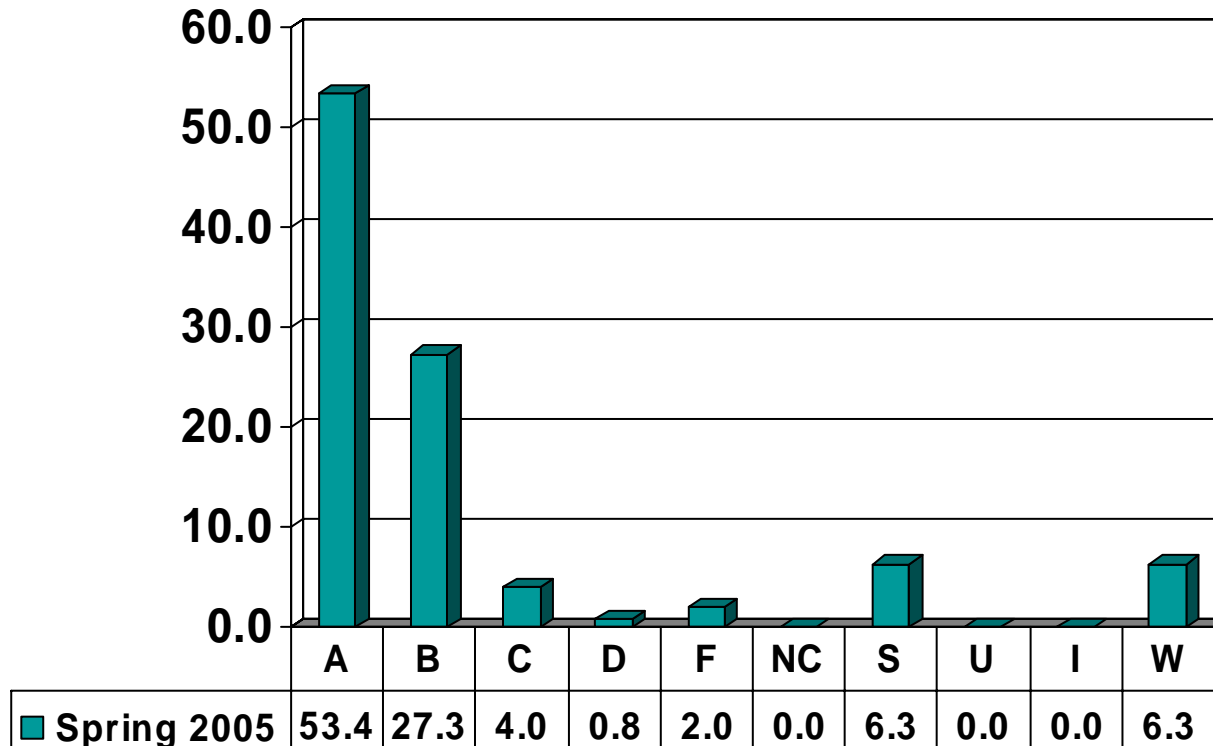

JUVENILE JUSTICE & PSYCHOLOGY

Graduate Courses – No. of Grades = 253

Note: Percent columns show rounded figures and may not total 100%.