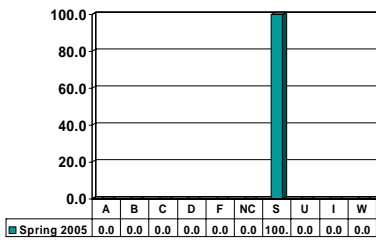

JUVENILE JUSTICE 8933

Graduates – No. of Grades = 6