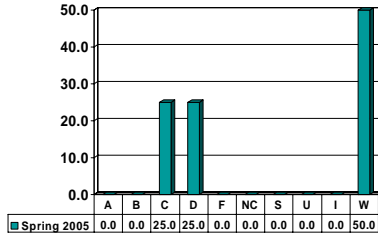

JUVENILE JUSTICE 5963

Graduates – No. of Grades = 4