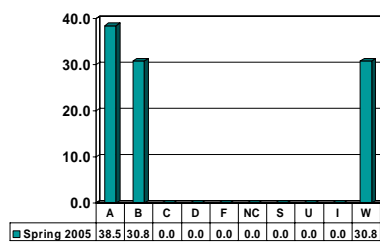

JUVENILE PSYCHOLOGY 5423

Graduates – No. of Grades = 13