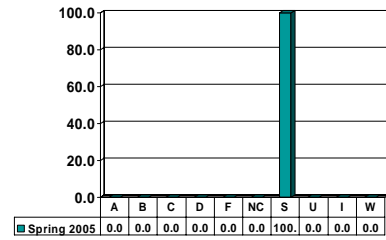

JUVENILE JUSTICE 8923

Graduates – No. of Grades = 4