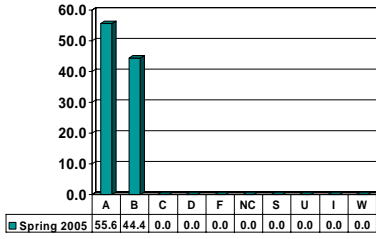

JUVENILE JUSTICE 7953

Graduates – No. of Grades = 9