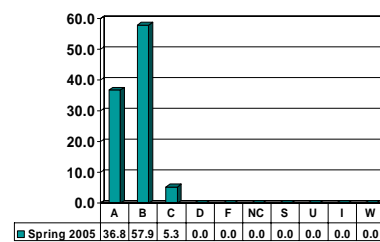

JUVENILE PSYCHOLOGY 5763

Graduates – No. of Grades = 19

Note: Percent columns show rounded figures and may not total 100%.