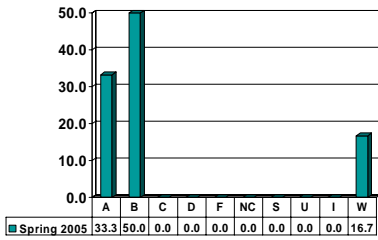

JUVENILE JUSTICE 5523

Graduates – No. of Grades = 12