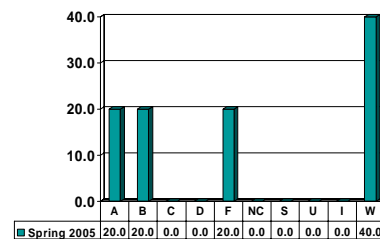

JUVENILE PSYCHOLOGY 5943

Graduates – No. of Grades = 5