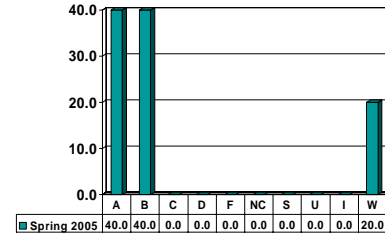

JUVENILE JUSTICE 5423

Graduates – No. of Grades = 5