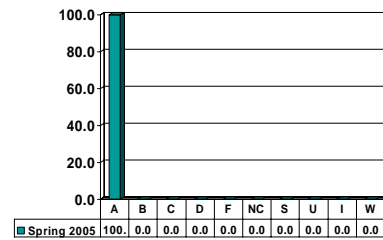

JUVENILE JUSTICE 7773

Graduates – No. of Grades = 12