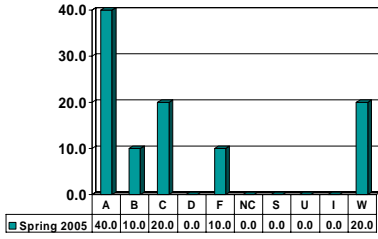

JUVENILE JUSTICE 5113

Graduates – No. of Grades = 10