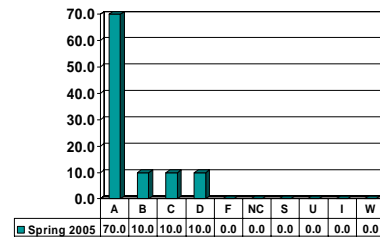

JUVENILE PSYCHOLOGY 5783

Graduates – No. of Grades = 10