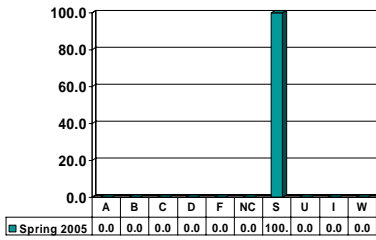

JUVENILE JUSTICE 8913

Graduates – No. of Grades = 5