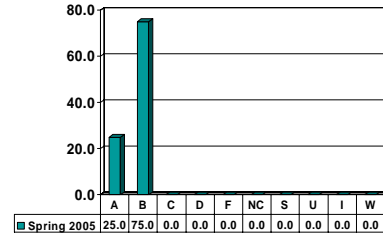

JUVENILE JUSTICE 7653

Graduates – No. of Grades = 4