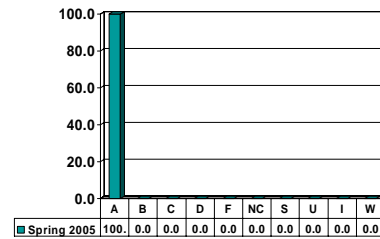

CRIMINAL PSYCHOLOGY 7823

Graduates – No. of Grades = 5