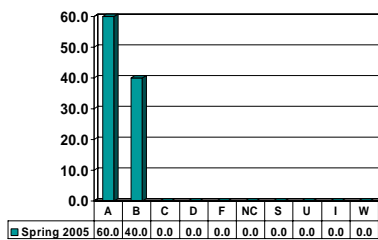

JUVENILE JUSTICE 7783

Graduates – No. of Grades = 5