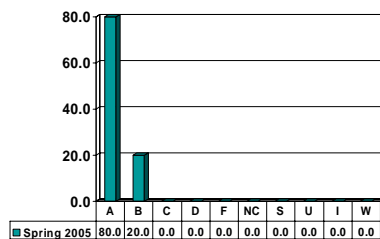

CRIMINAL PSYCHOLOGY 7933

Graduates – No. of Grades = 5