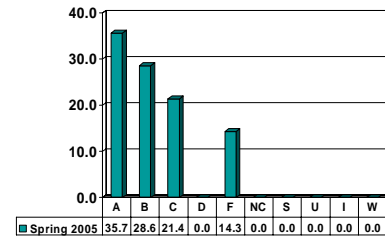

JUVENILE JUSTICE 5763

Graduates – No. of Grades = 14