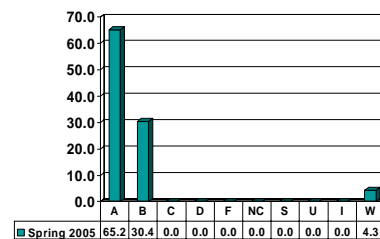

JUVENILE PSYCHOLOGY 5113

Graduates – No. of Grades = 23