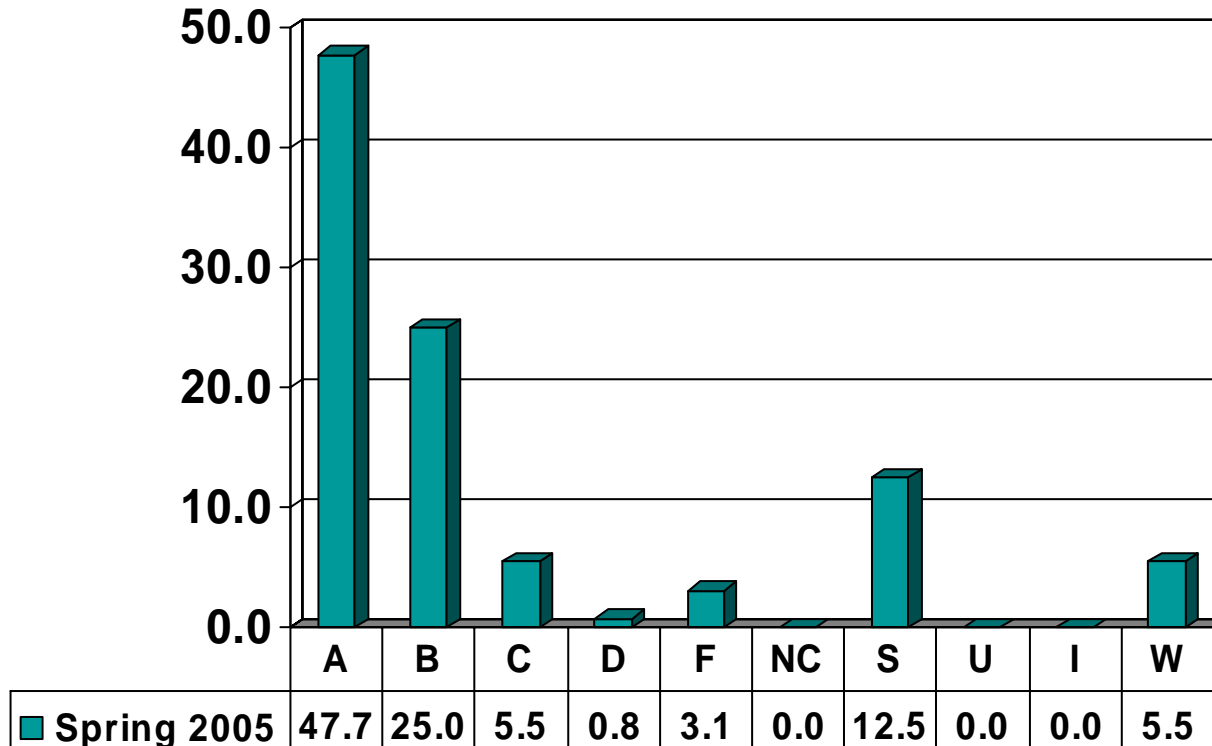

JUSTICE STUDIES

Graduate Courses – No. of Grades = 128

Note: Percent columns show rounded figures and may not total 100%.