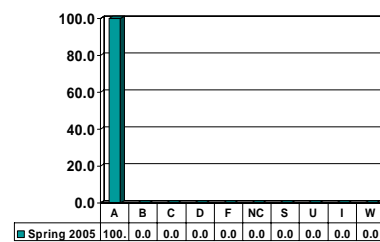

JUVENILE PSYCHOLOGY 5983

Graduates – No. of Grades = 3

Note: Percent columns show rounded figures and may not total 100%.