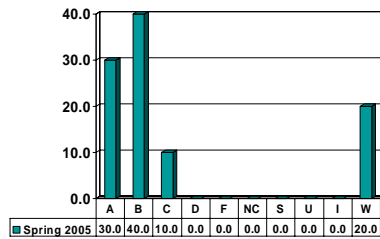

JUVENILE PSYCHOLOGY 5773

Graduates – No. of Grades = 10