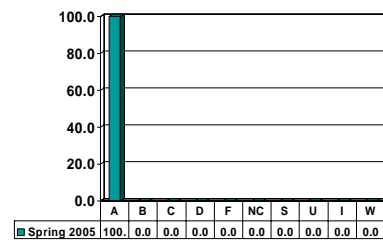

JUVENILE JUSTICE 7863

Graduates – No. of Grades = 10

Note: Percent columns show rounded figures and may not total 100%.