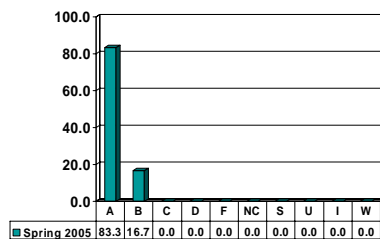

JUVENILE PSYCHOLOGY 5843

Graduates – No. of Grades = 24