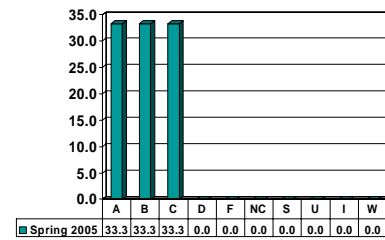

JUVENILE JUSTICE 5943

Graduates – No. of Grades = 3

Note: Percent columns show rounded figures and may not total 100%.