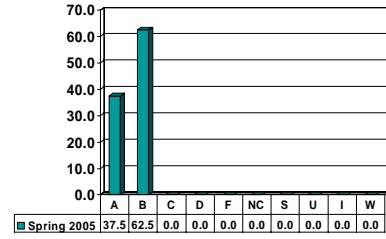

JUVENILE JUSTICE 7973

Graduates – No. of Grades = 8