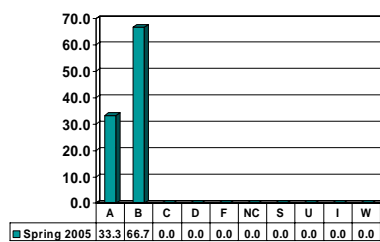

JUVENILE PSYCHOLOGY 5963

Graduates – No. of Grades = 3