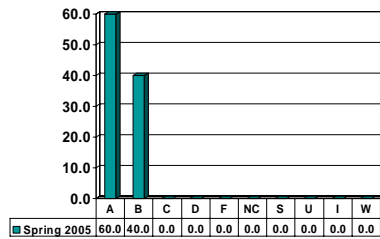

CRIMINAL PSYCHOLOGY 7743

Graduates – No. of Grades = 5