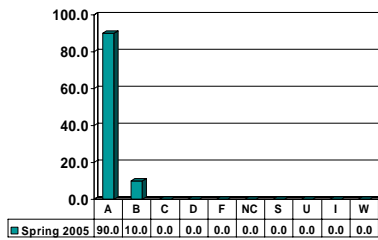

JUVENILE JUSTICE 7673

Graduates – No. of Grades = 10