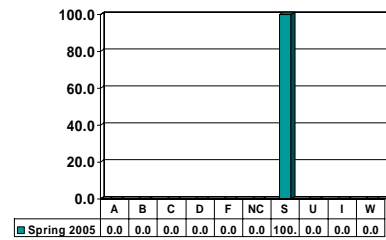

JUVENILE JUSTICE 8943

Graduates – No. of Grades = 1

Note: Percent columns show rounded figures and may not total 100%.