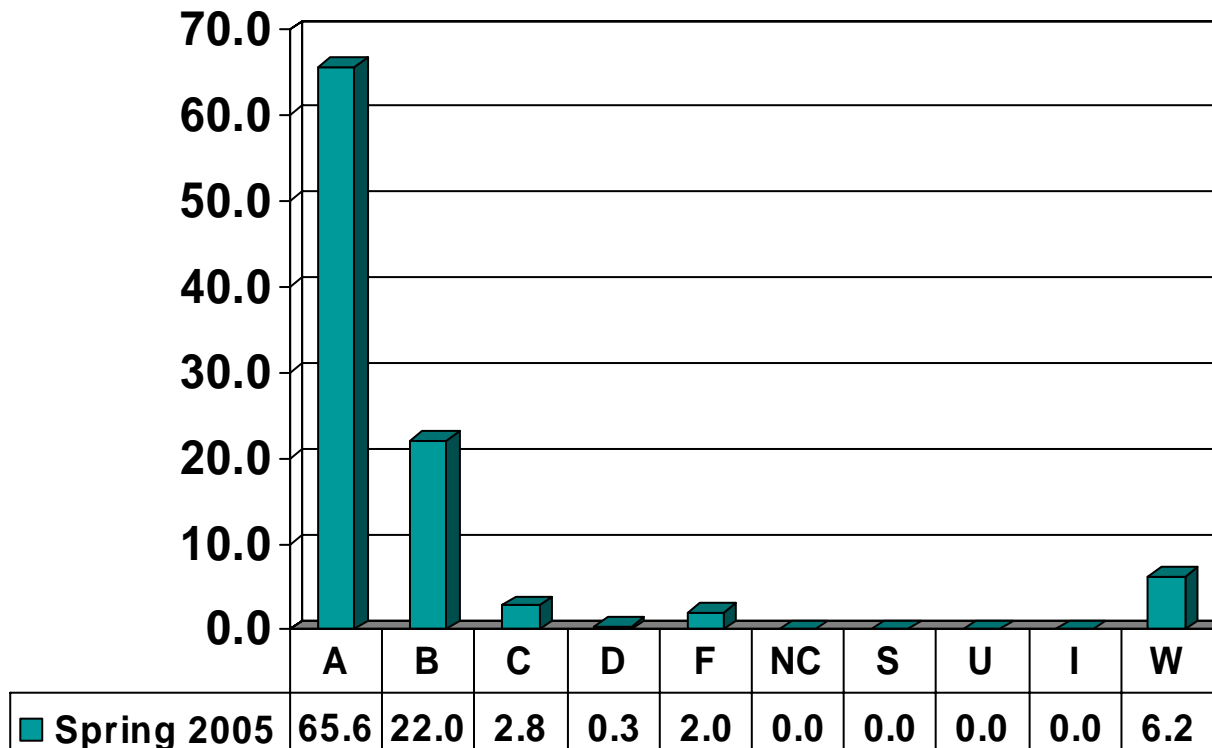

Graduate Courses – No. of Grades = 145

BUSINESS

Graduate Courses – No. of Grades = 364

EDUCATION

Graduate Courses – No. of Grades = 3801

ENGINEERING

Graduate Courses – No. of Grades = 196

JUVENILE JUSTICE & PSYCHOLOGY

Graduate Courses – No. of Grades = 253