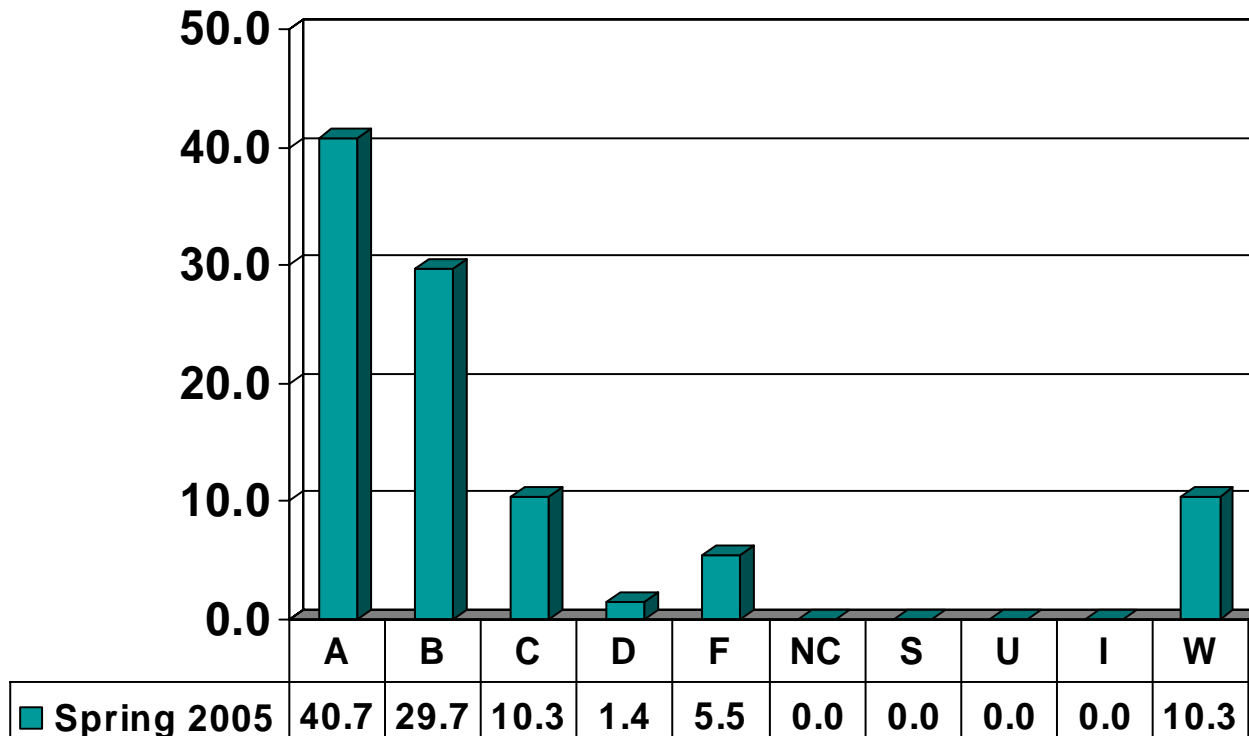

Prairie View A&M University

Graduate Grade Distribution
By College
Spring 2005

AGRICULTURE & HUMAN SCIENCES

Graduate Courses – No. of Grades = 306

ARCHITECTURE

Graduate Courses – No. of Grades = 251

ARTS & SCIENCES

Graduate Courses – No. of Grades = 145

BUSINESS

Graduate Courses – No. of Grades = 364

EDUCATION

Graduate Courses – No. of Grades = 3801

ENGINEERING

Graduate Courses – No. of Grades = 196

JUVENILE JUSTICE & PSYCHOLOGY

Graduate Courses – No. of Grades = 253