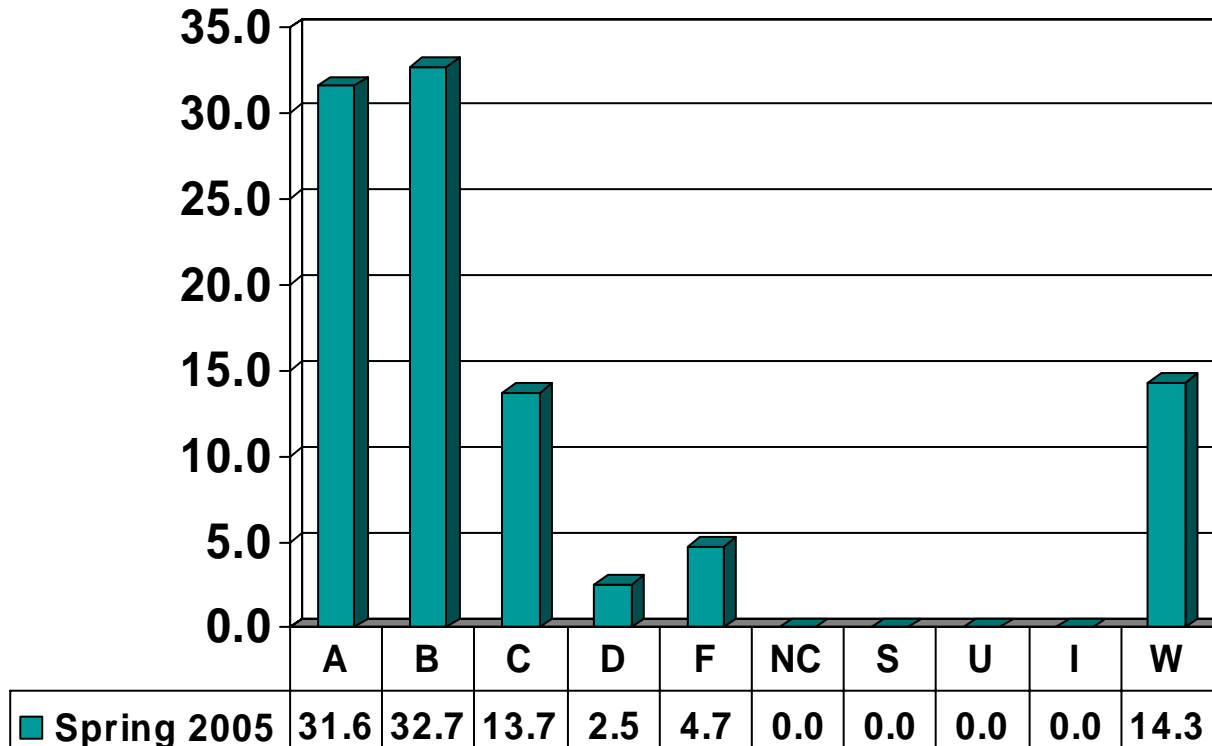

Prairie View A&M University

Graduate Grade Distribution
By College
Spring 2005

AGRICULTURE & HUMAN SCIENCES

Graduate Courses – No. of Grades = 306

ARCHITECTURE

Graduate Courses – No. of Grades = 251

ARTS & SCIENCES

Graduate Courses – No. of Grades = 145

BUSINESS

Graduate Courses – No. of Grades = 364

EDUCATION

Graduate Courses – No. of Grades = 3801

ENGINEERING

Graduate Courses – No. of Grades = 196

JUVENILE JUSTICE & PSYCHOLOGY

Graduate Courses – No. of Grades = 253