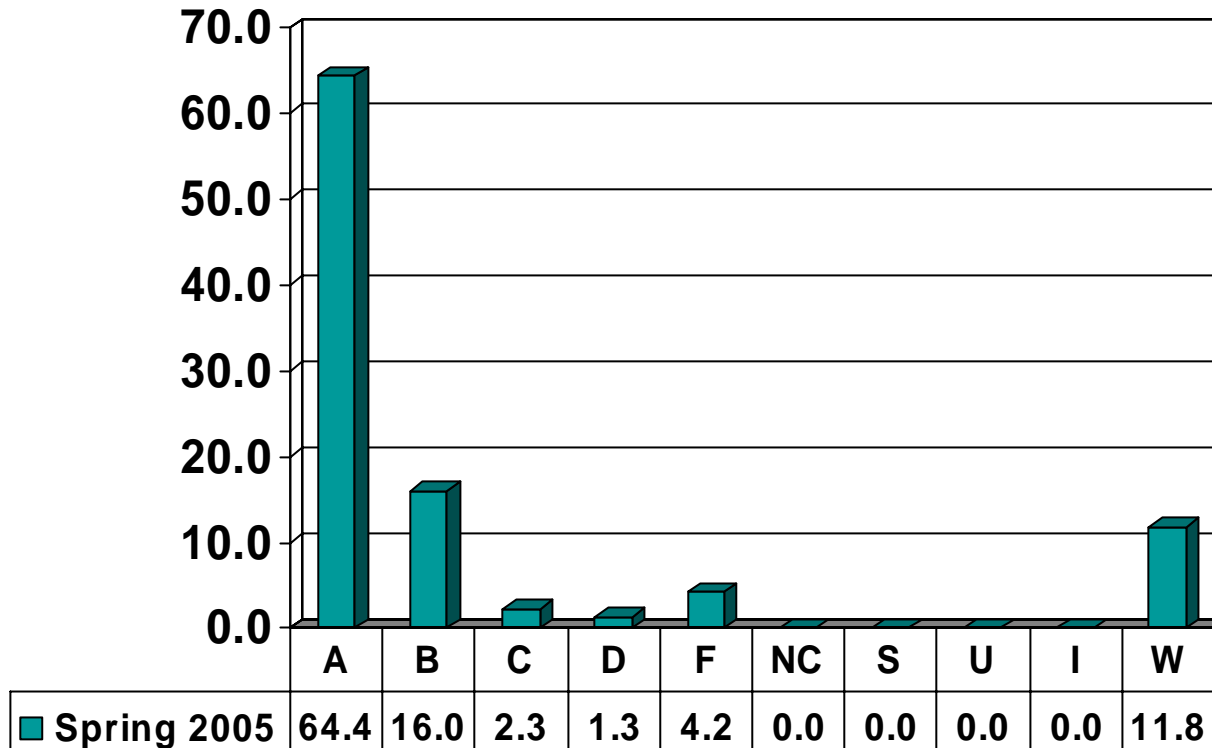

Prairie View A&M University

Graduate Grade Distribution
By College
Spring 2005

AGRICULTURE & HUMAN SCIENCES

Graduate Courses – No. of Grades = 306

ARCHITECTURE

Graduate Courses – No. of Grades = 251

ARTS & SCIENCES

Graduate Courses – No. of Grades = 145

BUSINESS

Graduate Courses – No. of Grades = 364

EDUCATION

Graduate Courses – No. of Grades = 3801

ENGINEERING

Graduate Courses – No. of Grades = 196

JUVENILE JUSTICE & PSYCHOLOGY

Graduate Courses – No. of Grades = 253