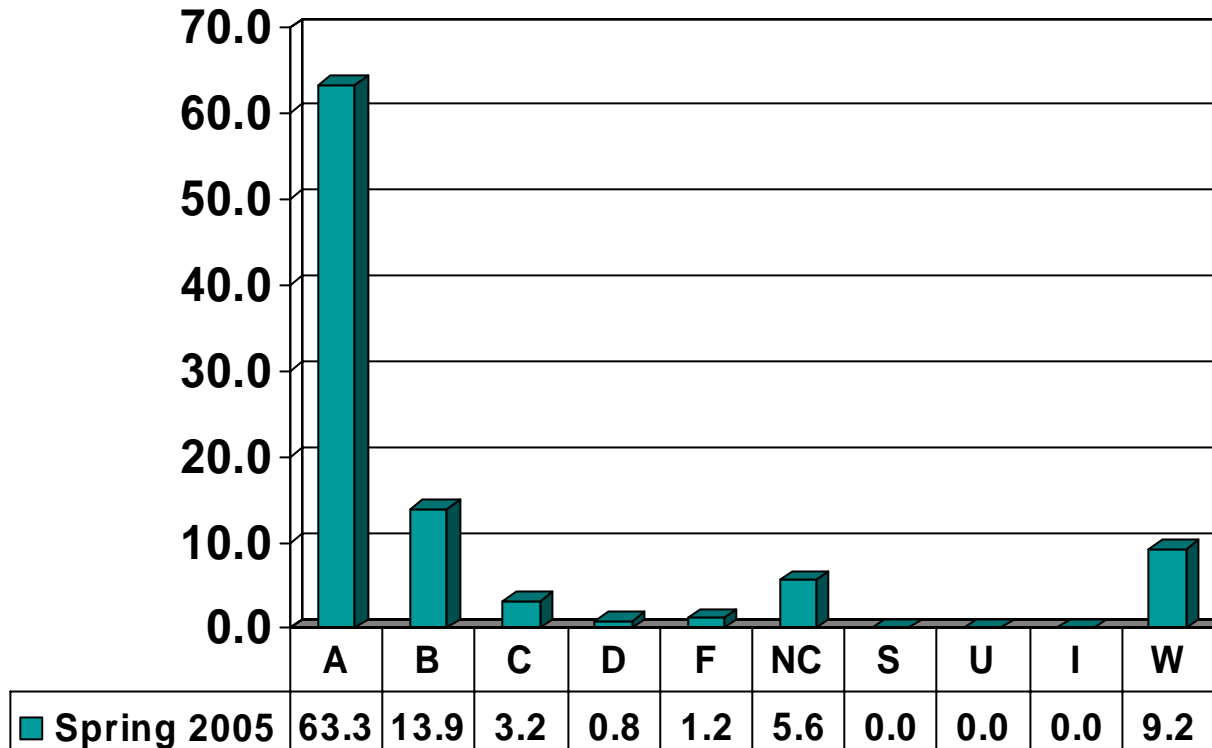

Prairie View A&M University

Graduate Grade Distribution
By College
Spring 2005

AGRICULTURE & HUMAN SCIENCES

Graduate Courses – No. of Grades = 306

ARCHITECTURE

Graduate Courses – No. of Grades = 251

ARTS & SCIENCES

Graduate Courses – No. of Grades = 145

BUSINESS

Graduate Courses – No. of Grades = 364

EDUCATION

Graduate Courses – No. of Grades = 3801

ENGINEERING

Graduate Courses – No. of Grades = 196

JUVENILE JUSTICE & PSYCHOLOGY

Graduate Courses – No. of Grades = 253