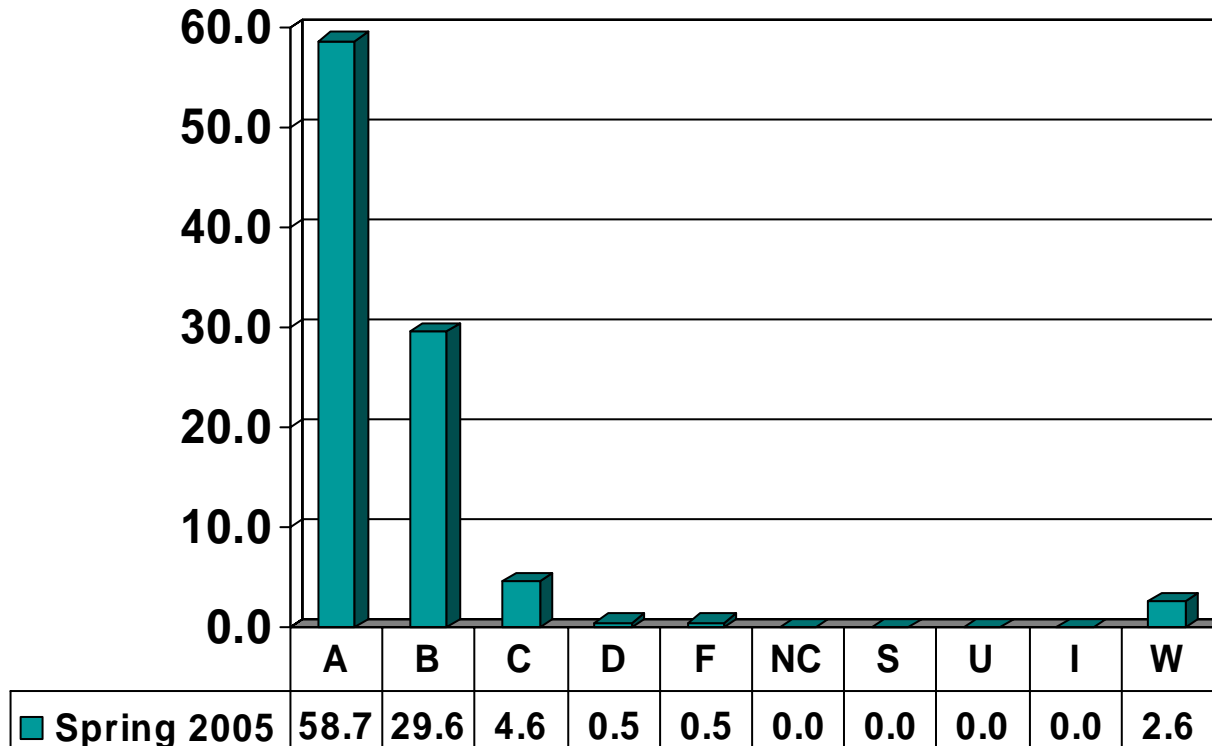

Graduate Courses – No. of Grades = 145

BUSINESS

Graduate Courses – No. of Grades = 364

EDUCATION

Graduate Courses – No. of Grades = 3801

ENGINEERING

Graduate Courses – No. of Grades = 196

JUVENILE JUSTICE & PSYCHOLOGY

Graduate Courses – No. of Grades = 253