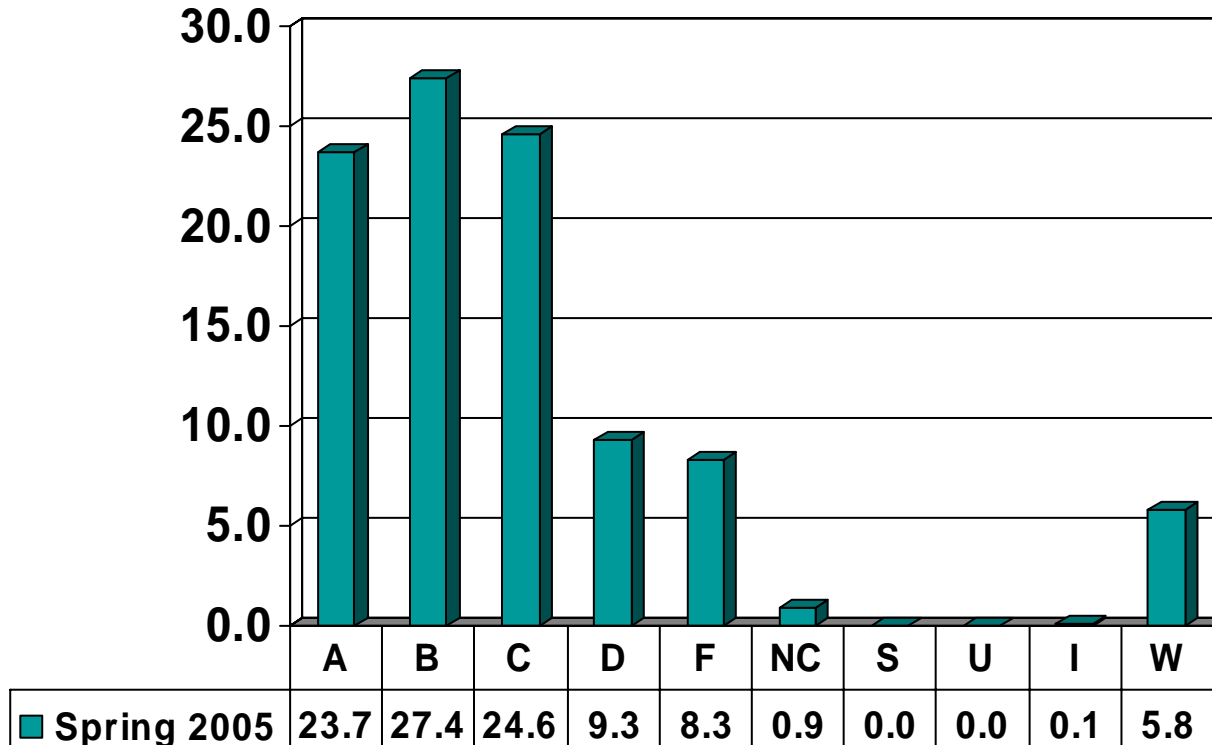

ARTS AND SCIENCES

Total No. of Grades = 14487