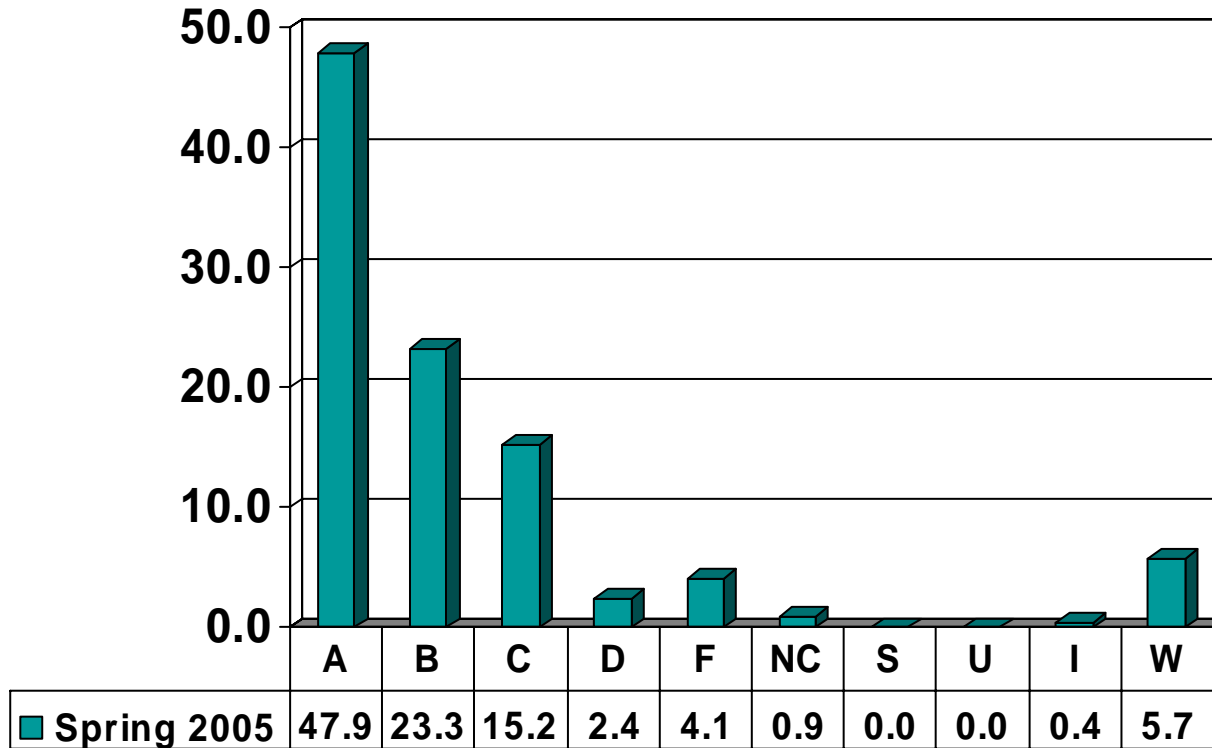

ARCHITECTURE

Total No. of Grades = 1559