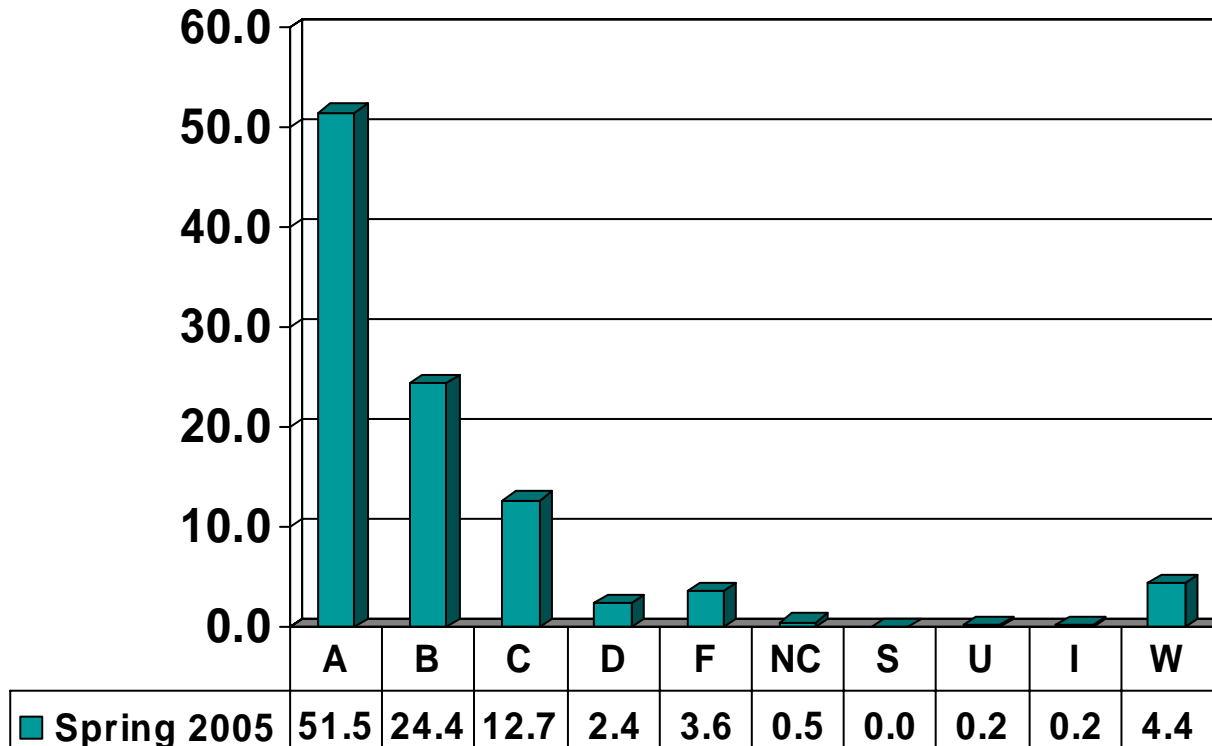

AGRICULTURE & HUMAN SCIENCES

Total No. of Grades = 1351