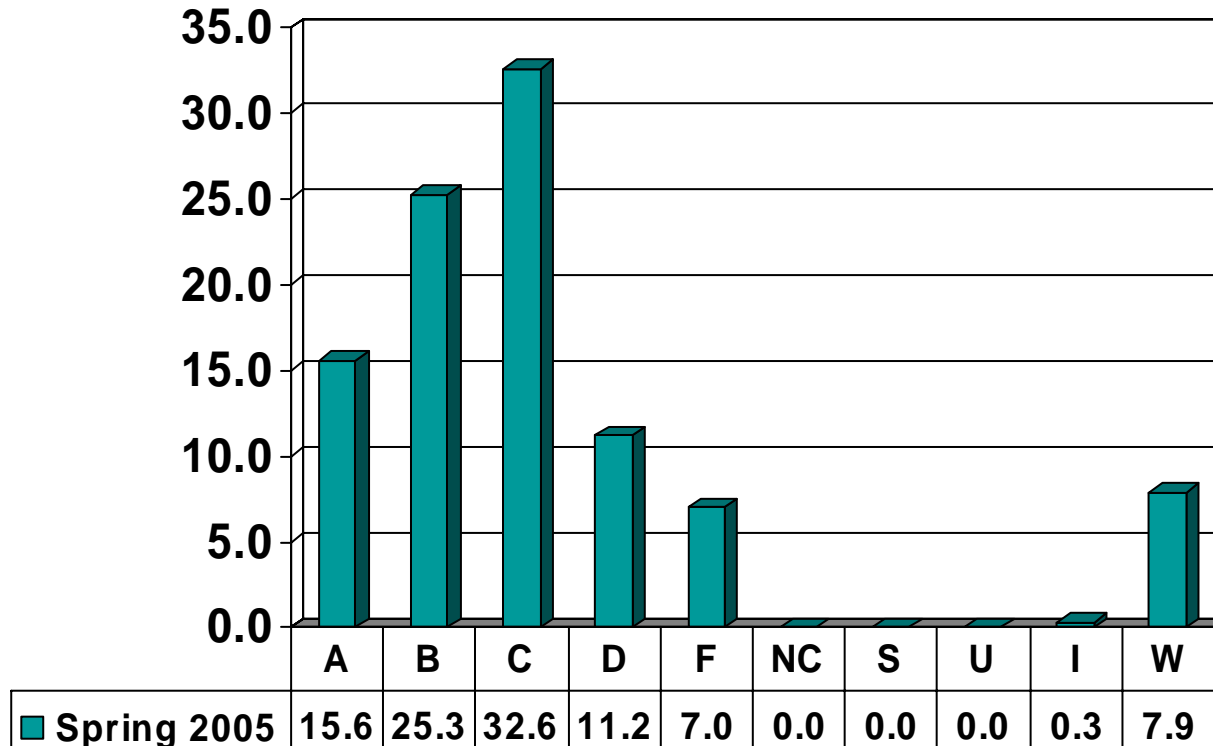

BUSINESS

Total No. of Grades = 3109