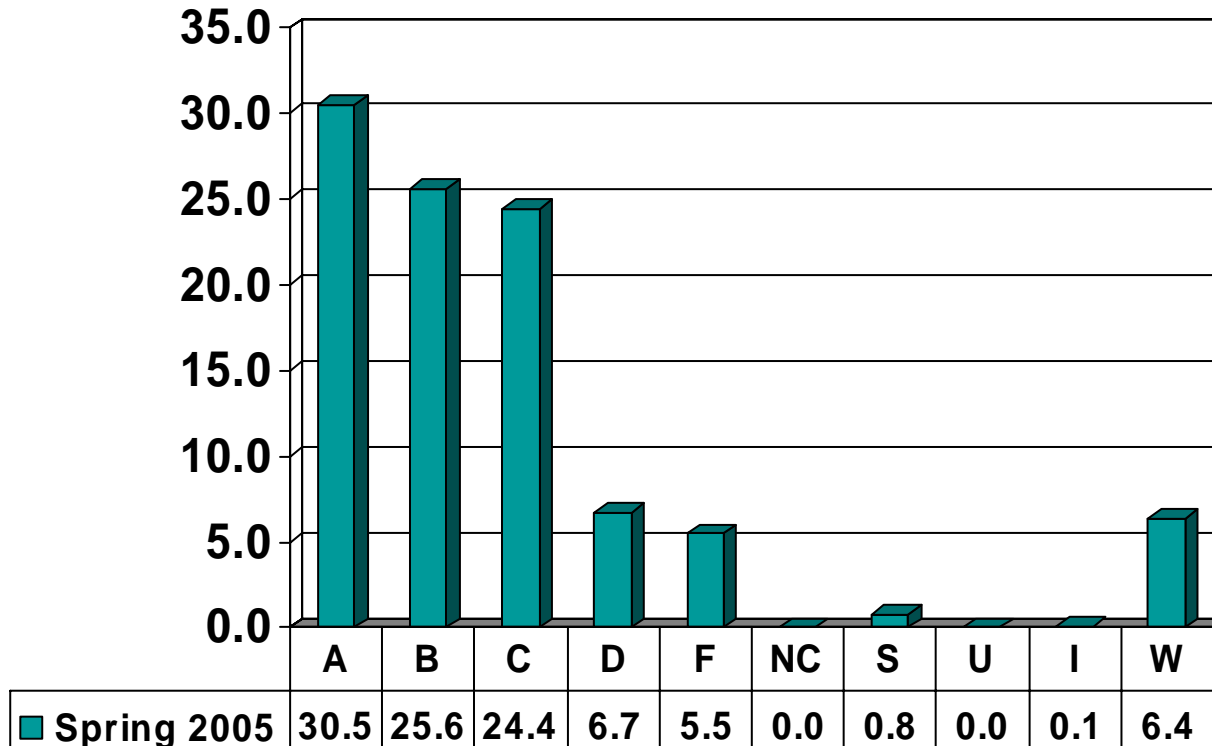

JUVENILE JUSTICE & PSYCHOLOGY

Total No. of Grades = 1942