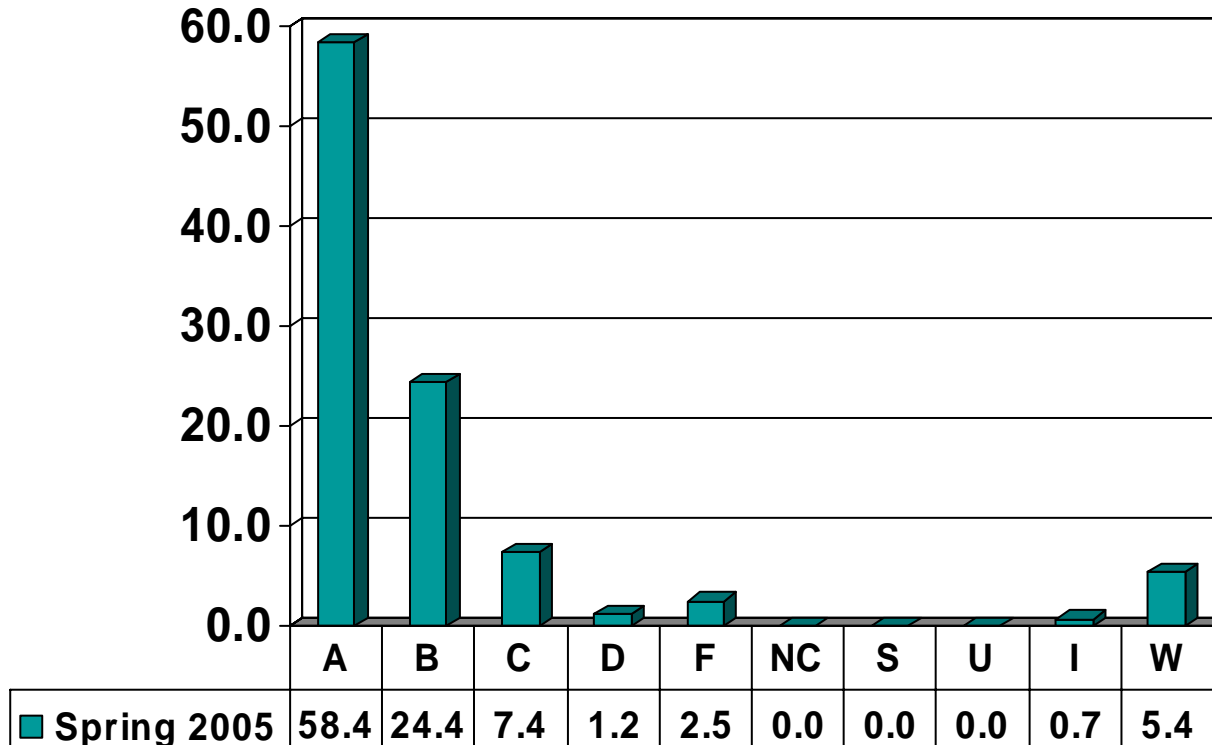

EDUCATION

Total No. of Grades = 6455