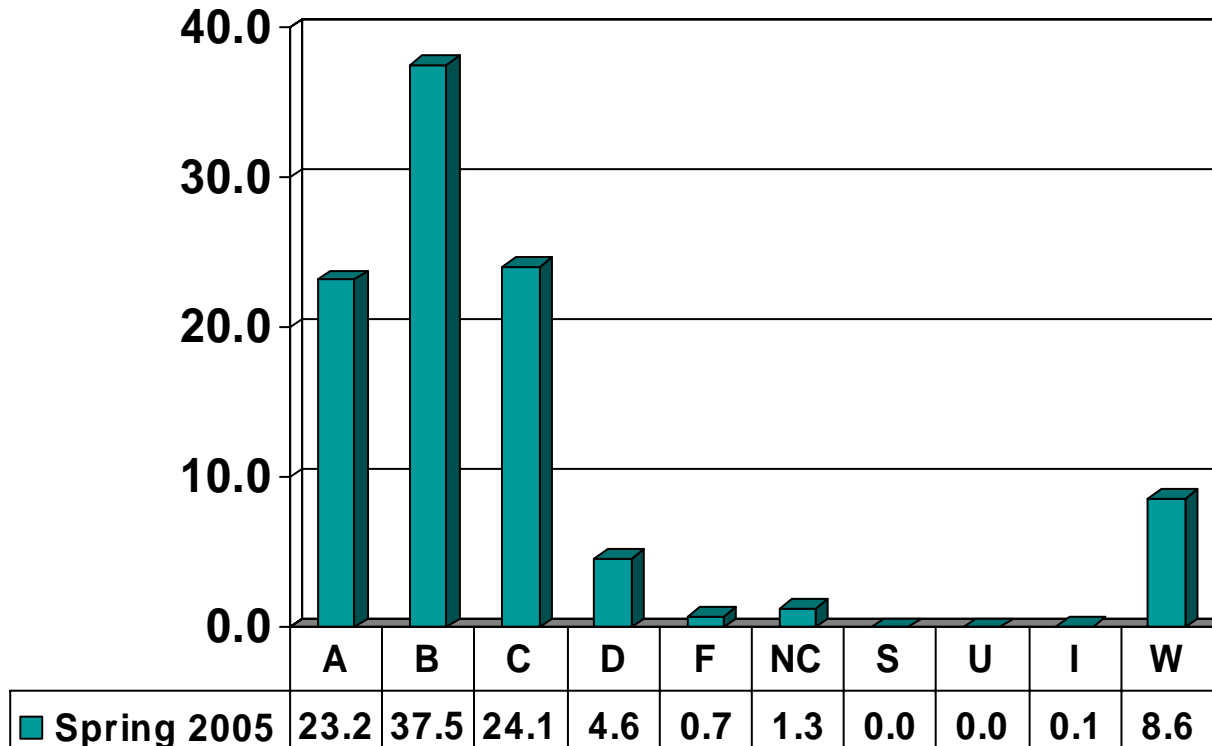

NURSING

Total No. of Grades = 1382