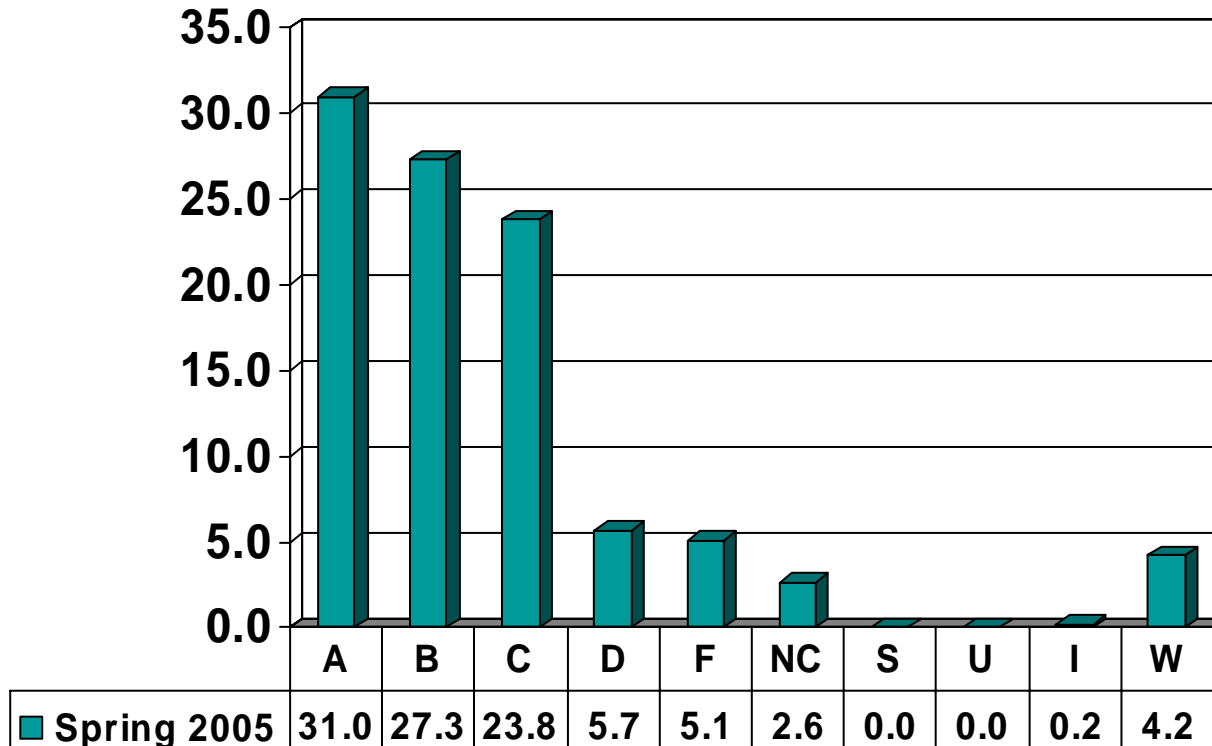

ENGINEERING

Total No. of Grades = 3276