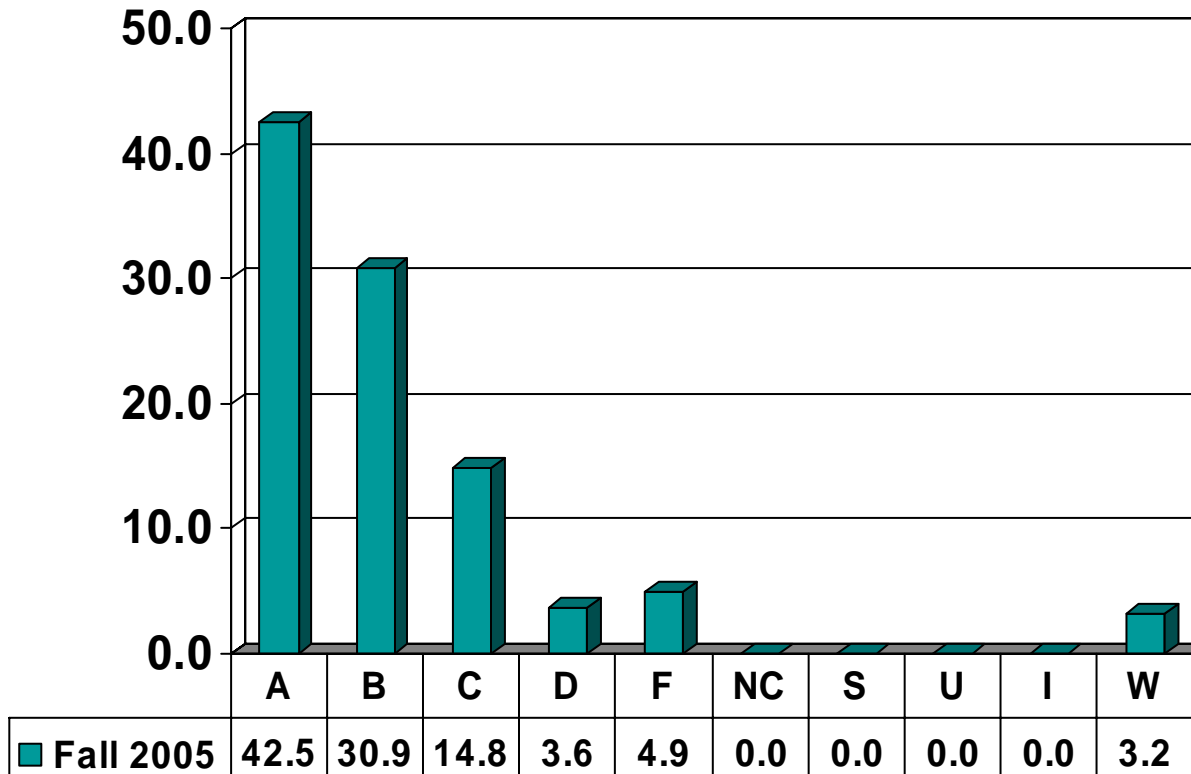

EDUCATION

Undergraduate Courses – No. of Grades = 2,638