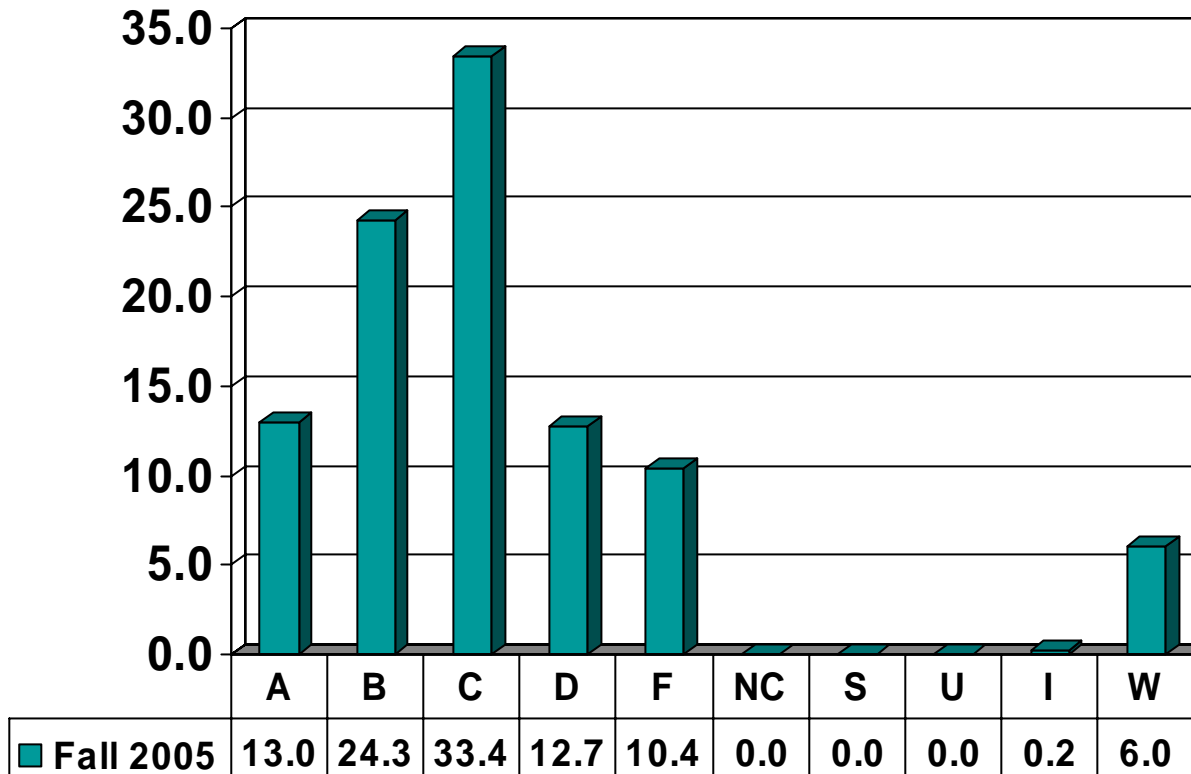

BUSINESS

Undergraduate Courses – No. of Grades = 2,992