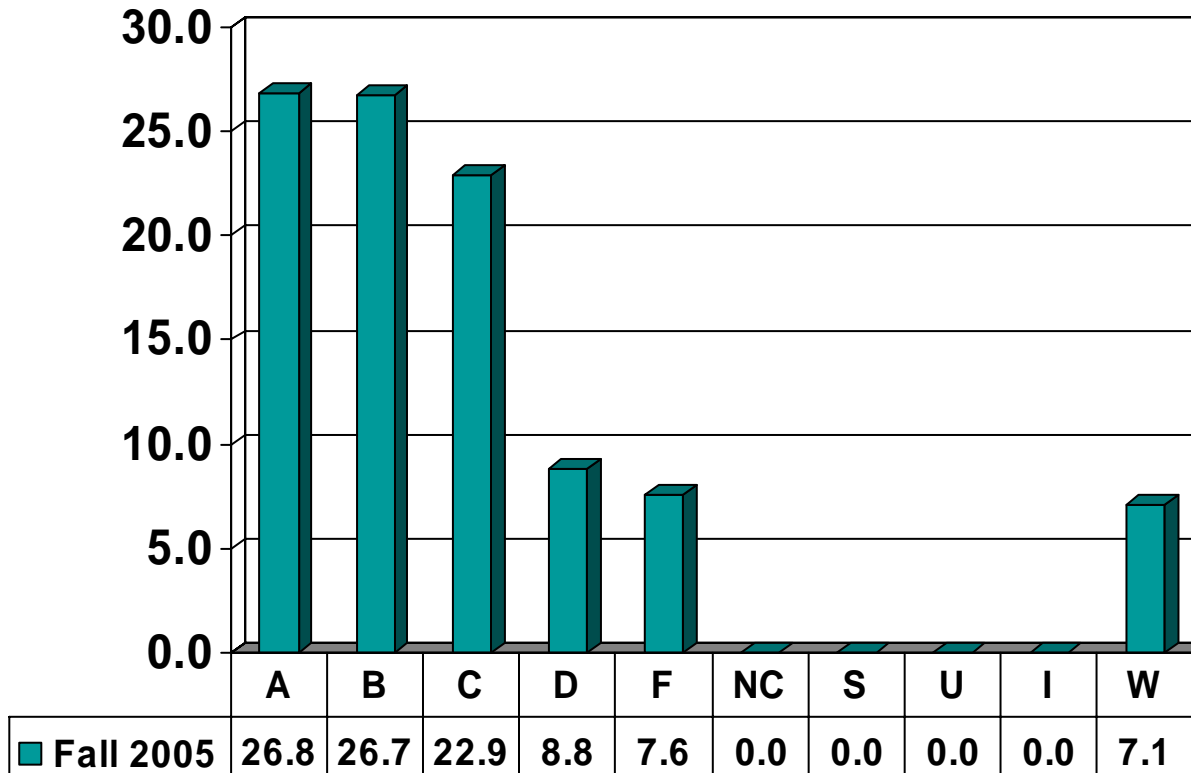

ARTS & SCIENCES

Undergraduate Courses – No. of Grades = 14,234