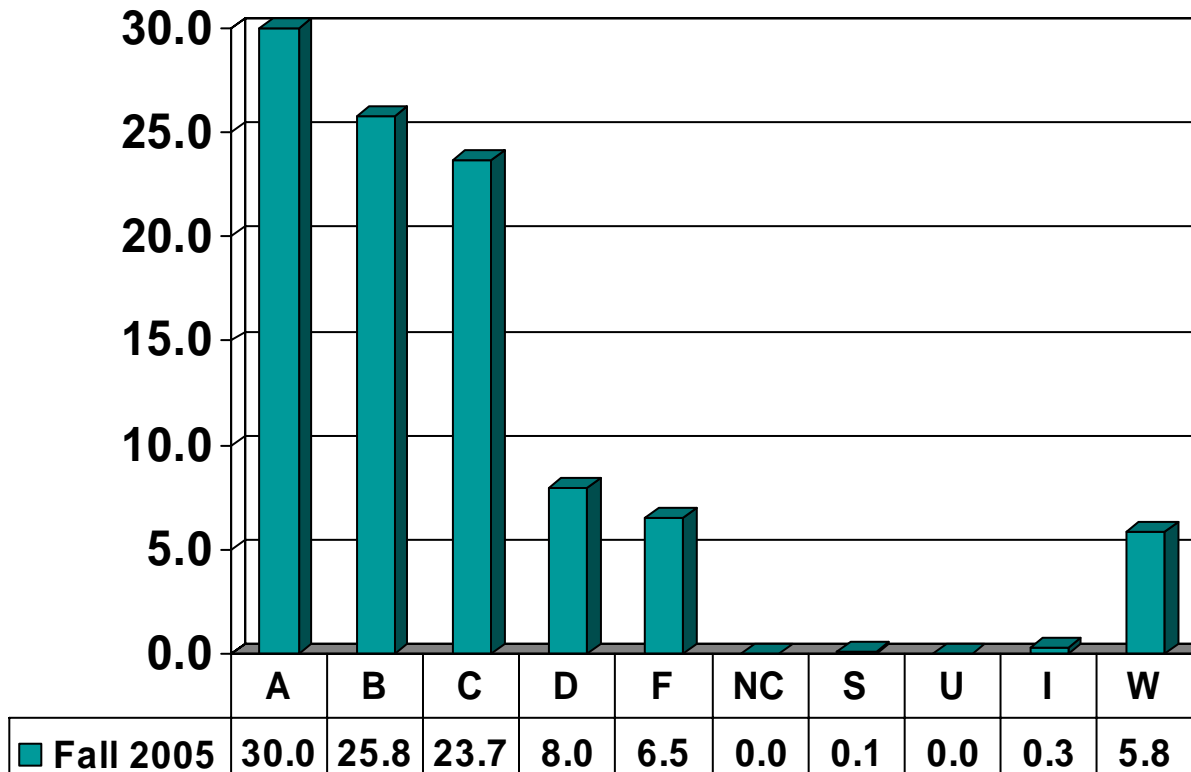

JUVENILE JUSTICE & PSYCHOLOGY

Undergraduate Courses – No. of Grades = 1,809