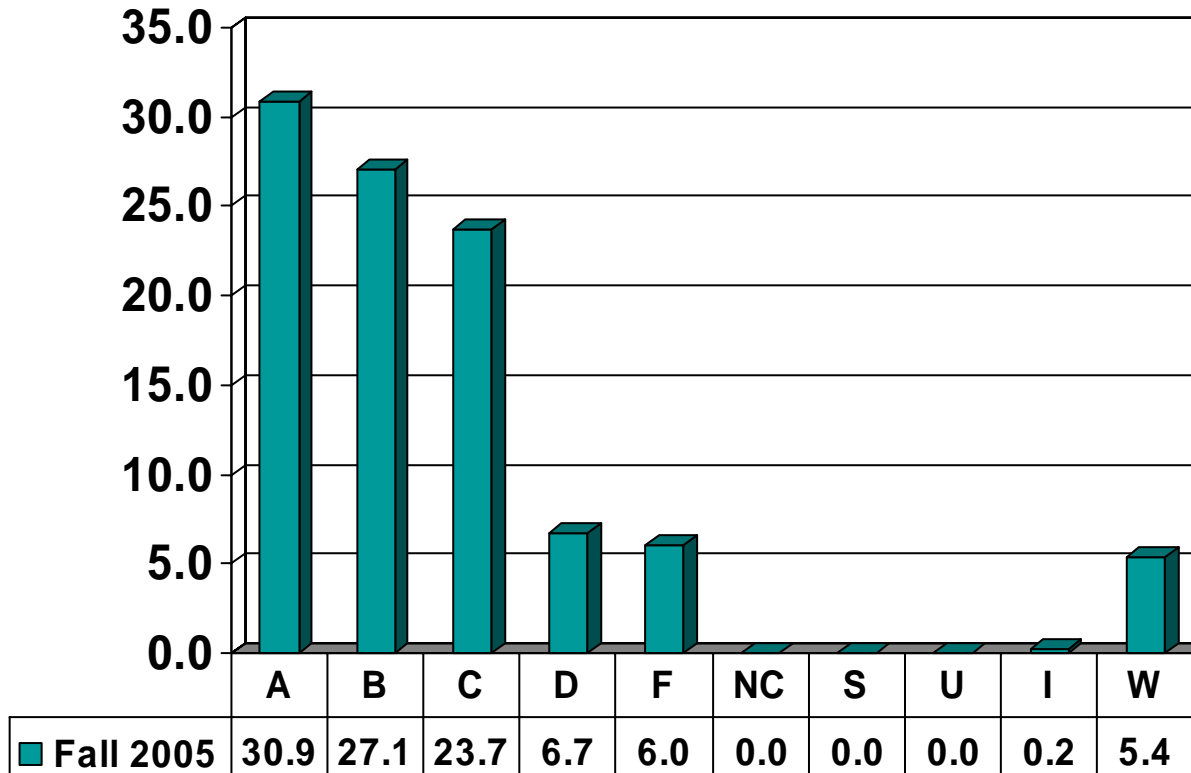

ENGINEERING

Undergraduate Courses – No. of Grades = 3,055