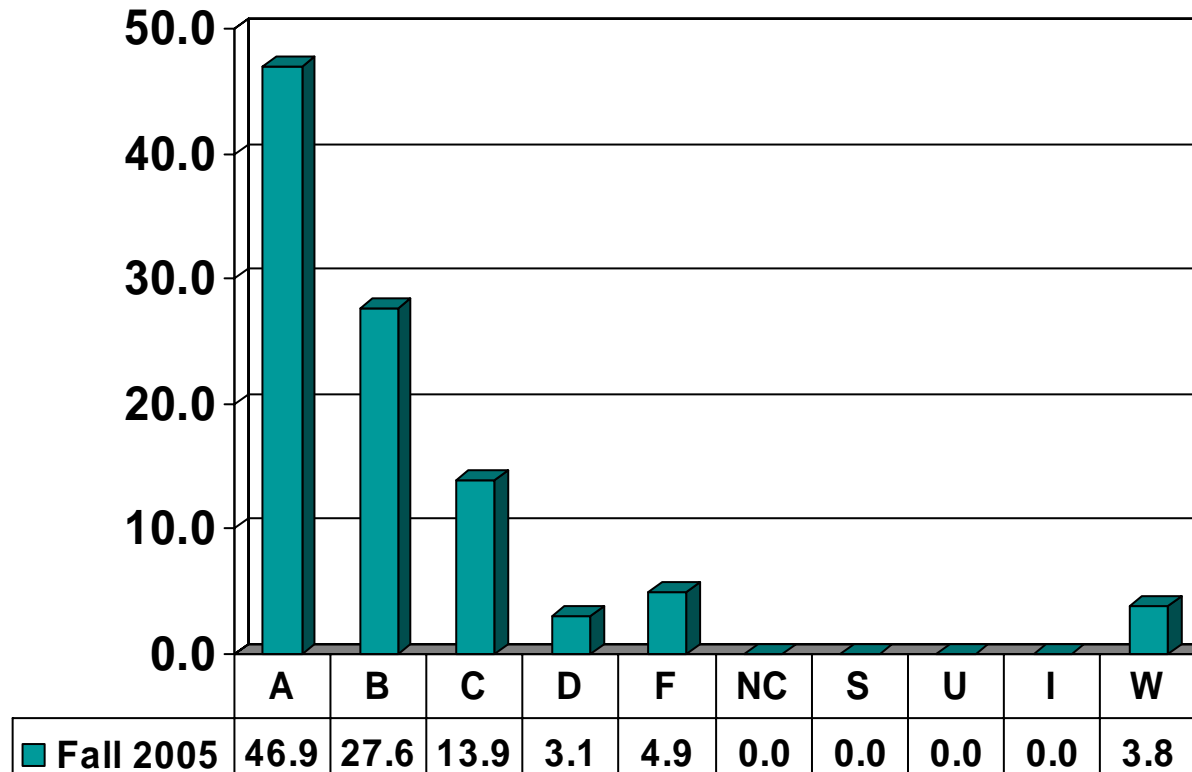

SCHOOL OF ARCHITECTURE

Undergraduate Courses – No. of Grades = 1,737