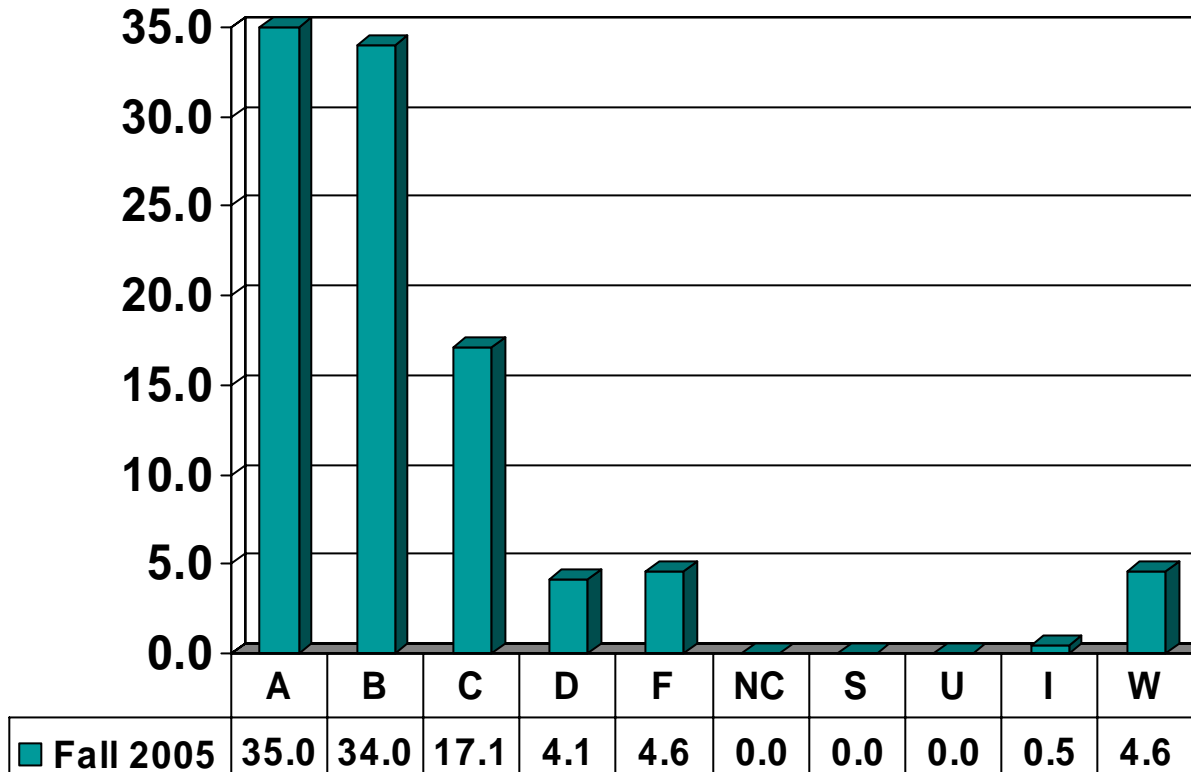

AGRICULTURE & HUMAN SCIENCES

Undergraduate Courses – No. of Grades = 917