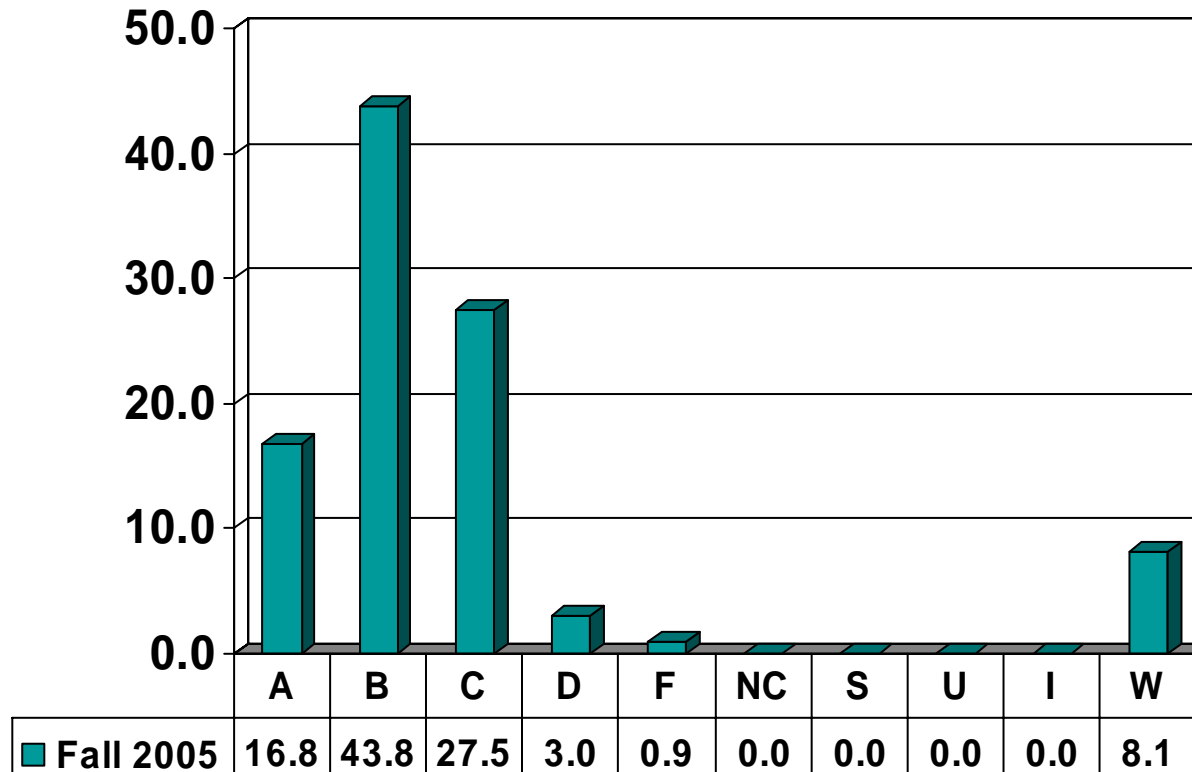

NURSING

Undergraduate Courses – No. of Grades = 1,408