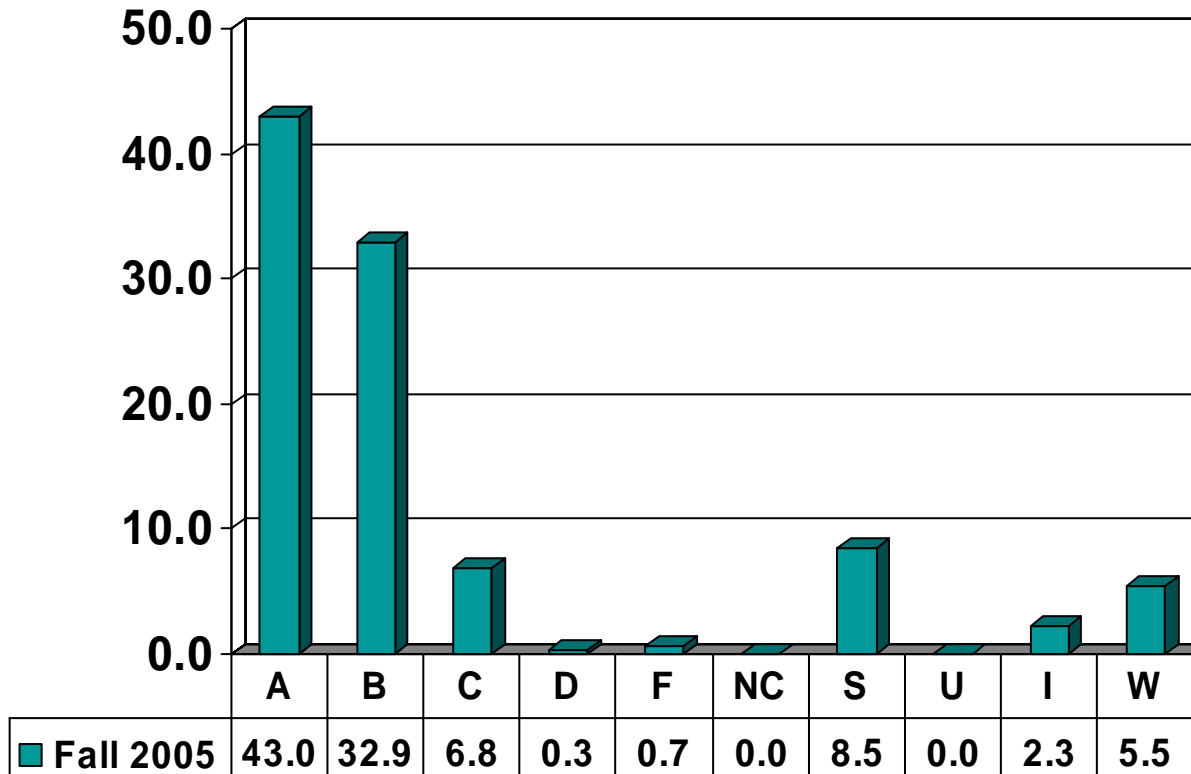

Graduate Courses – No. of Grades = 294

EDUCATION

Graduate Courses – No. of Grades = 3,701

ENGINEERING

Graduate Courses – No. of Grades = 194

JUVENILE JUSTICE & PSYCHOLOGY

Graduate Courses – No. of Grades = 307