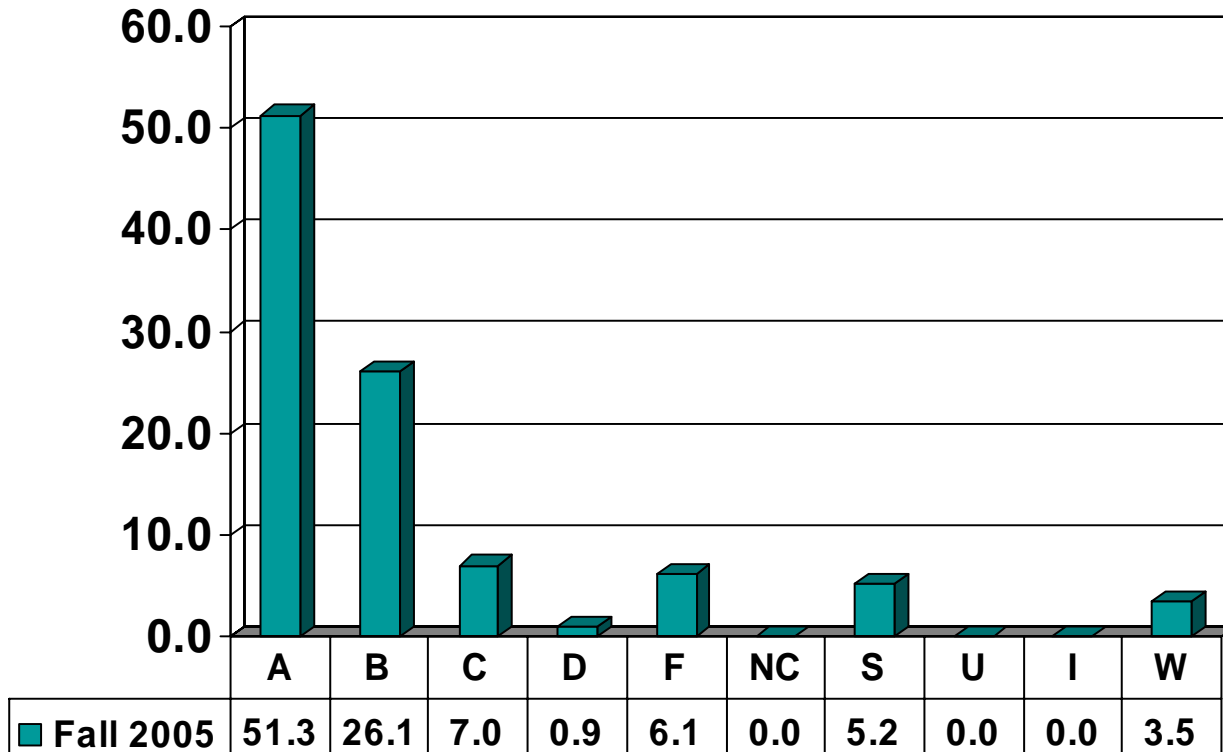

Prairie View A&M University

Graduate Grade Distribution
By College
Fall 2005

AGRICULTURE & HUMAN SCIENCES

Graduate Courses – No. of Grades = 326

ARTS & SCIENCES

Graduate Courses – No. of Grades = 115

BUSINESS

Graduate Courses – No. of Grades = 294

EDUCATION

Graduate Courses – No. of Grades = 3,701

ENGINEERING

Graduate Courses – No. of Grades = 194

JUVENILE JUSTICE & PSYCHOLOGY

Graduate Courses – No. of Grades = 307