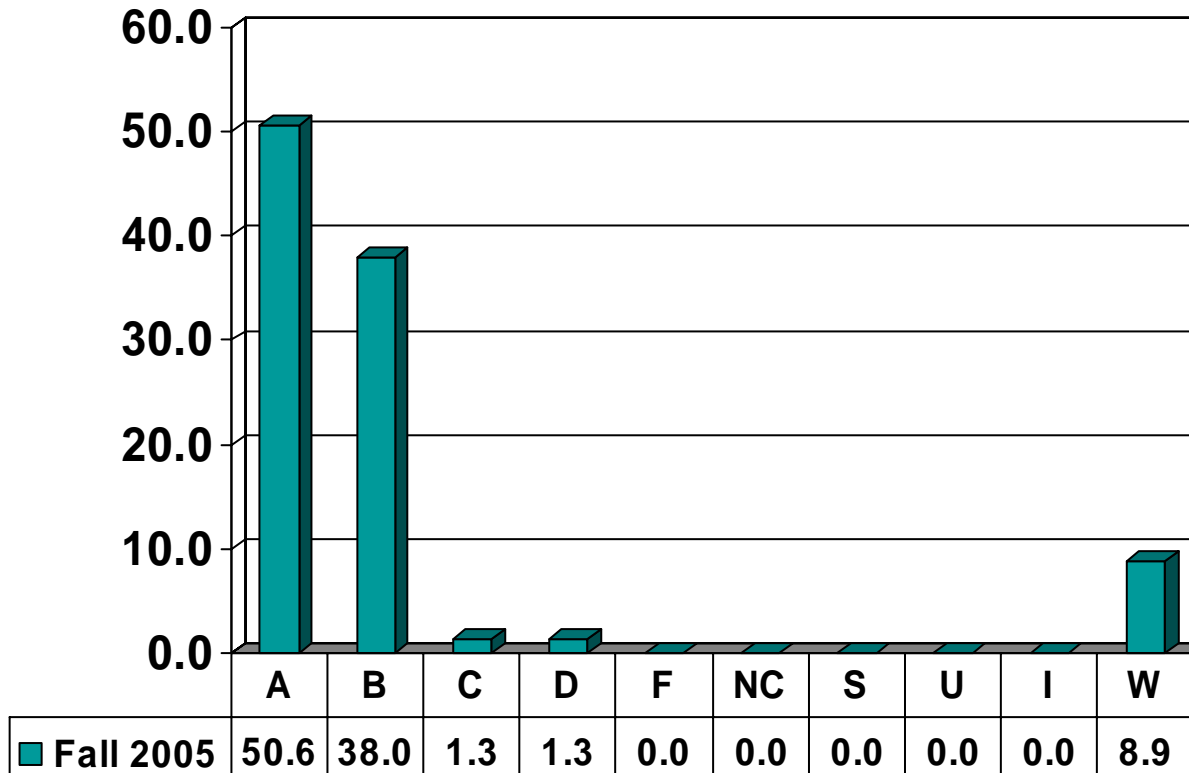

NURSING

Graduate Courses – No. of Grades = 79