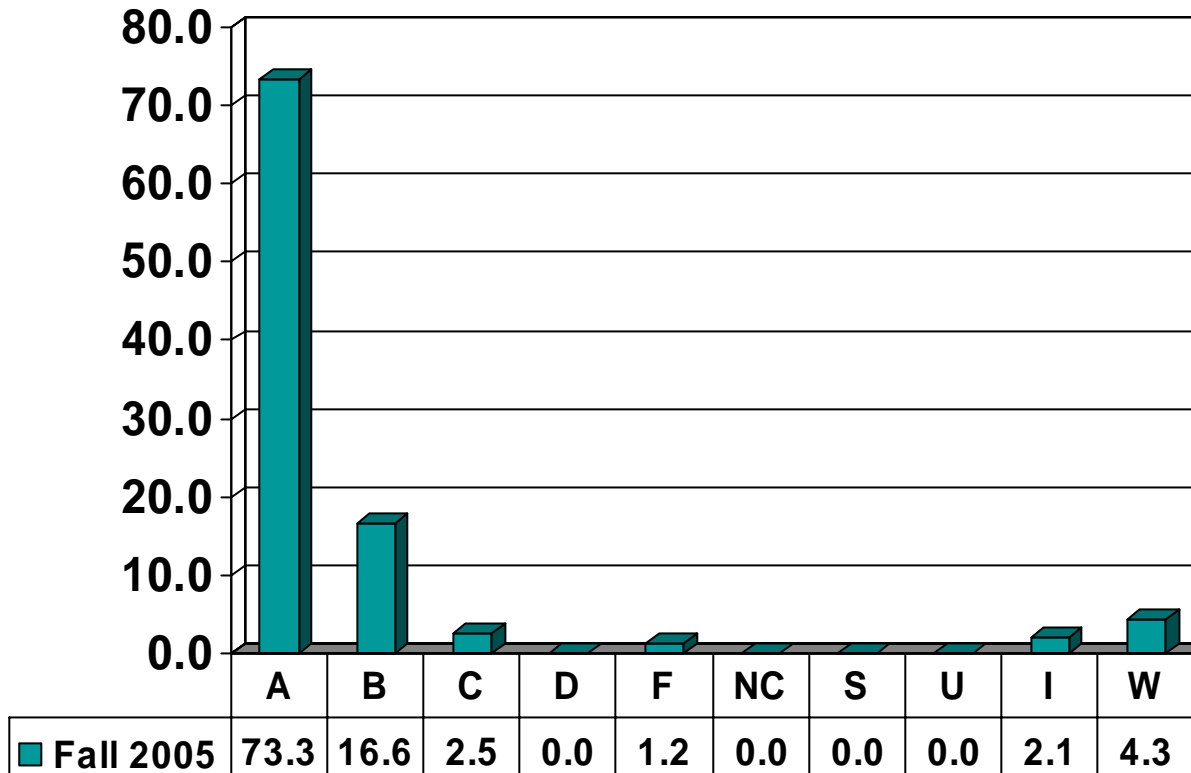

Prairie View A&M University

Graduate Grade Distribution
By College
Fall 2005

AGRICULTURE & HUMAN SCIENCES

Graduate Courses – No. of Grades = 326

ARTS & SCIENCES

Graduate Courses – No. of Grades = 115

BUSINESS

Graduate Courses – No. of Grades = 294

EDUCATION

Graduate Courses – No. of Grades = 3,701

ENGINEERING

Graduate Courses – No. of Grades = 194

JUVENILE JUSTICE & PSYCHOLOGY

Graduate Courses – No. of Grades = 307