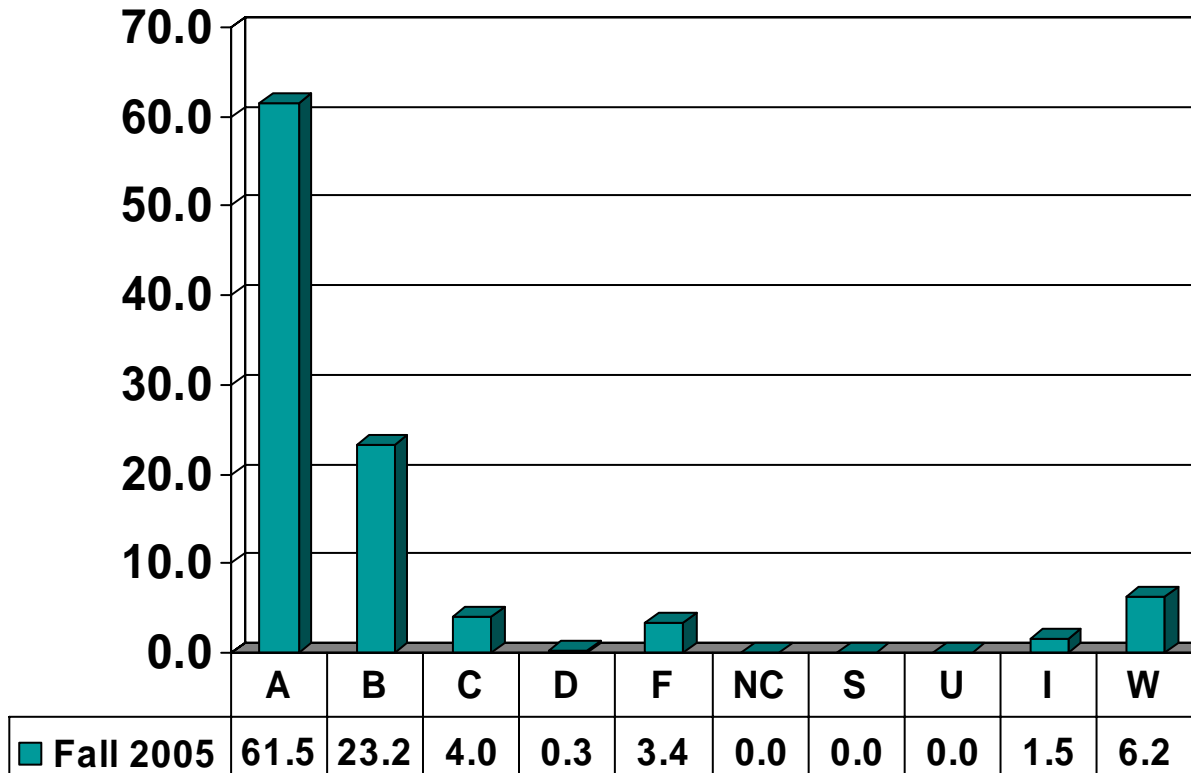

Prairie View A&M University

Graduate Grade Distribution
By College
Fall 2005

AGRICULTURE & HUMAN SCIENCES

Graduate Courses – No. of Grades = 326

ARTS & SCIENCES

Graduate Courses – No. of Grades = 115

BUSINESS

Graduate Courses – No. of Grades = 294

EDUCATION

Graduate Courses – No. of Grades = 3,701

ENGINEERING

Graduate Courses – No. of Grades = 194

JUVENILE JUSTICE & PSYCHOLOGY

Graduate Courses – No. of Grades = 307