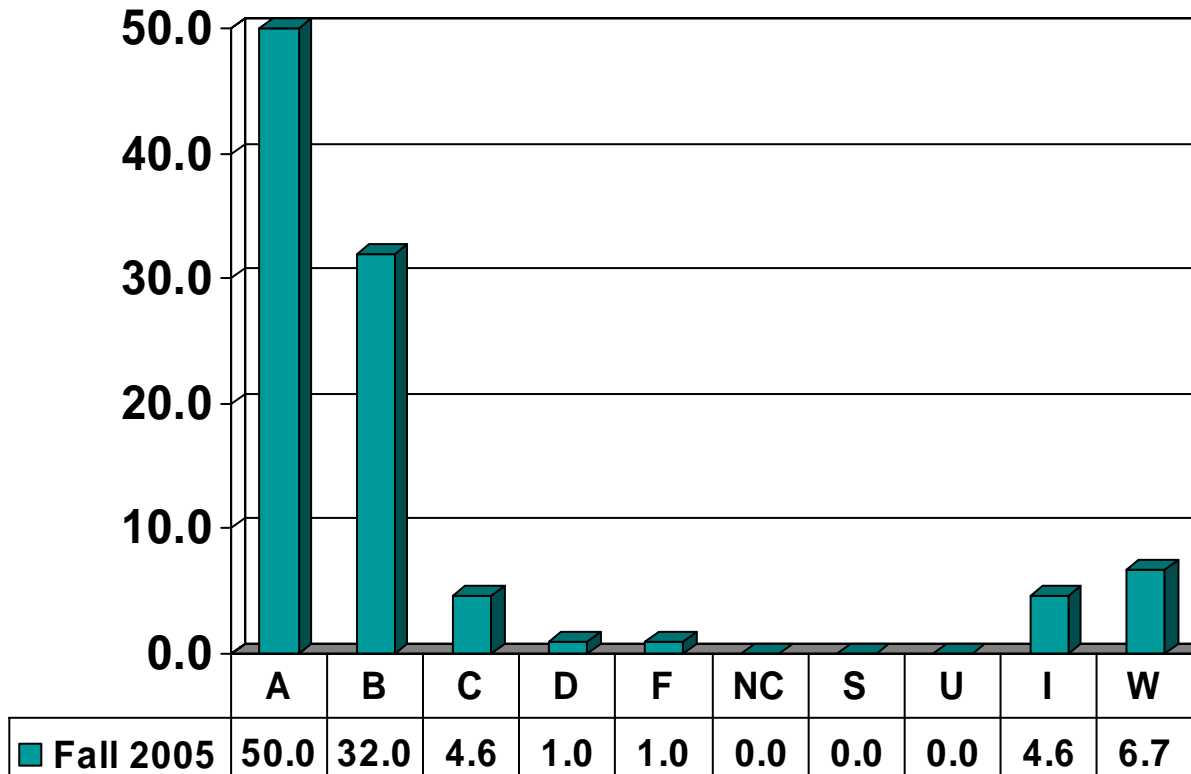

Graduate Courses – No. of Grades = 294

EDUCATION

Graduate Courses – No. of Grades = 3,701

ENGINEERING

Graduate Courses – No. of Grades = 194

JUVENILE JUSTICE & PSYCHOLOGY

Graduate Courses – No. of Grades = 307