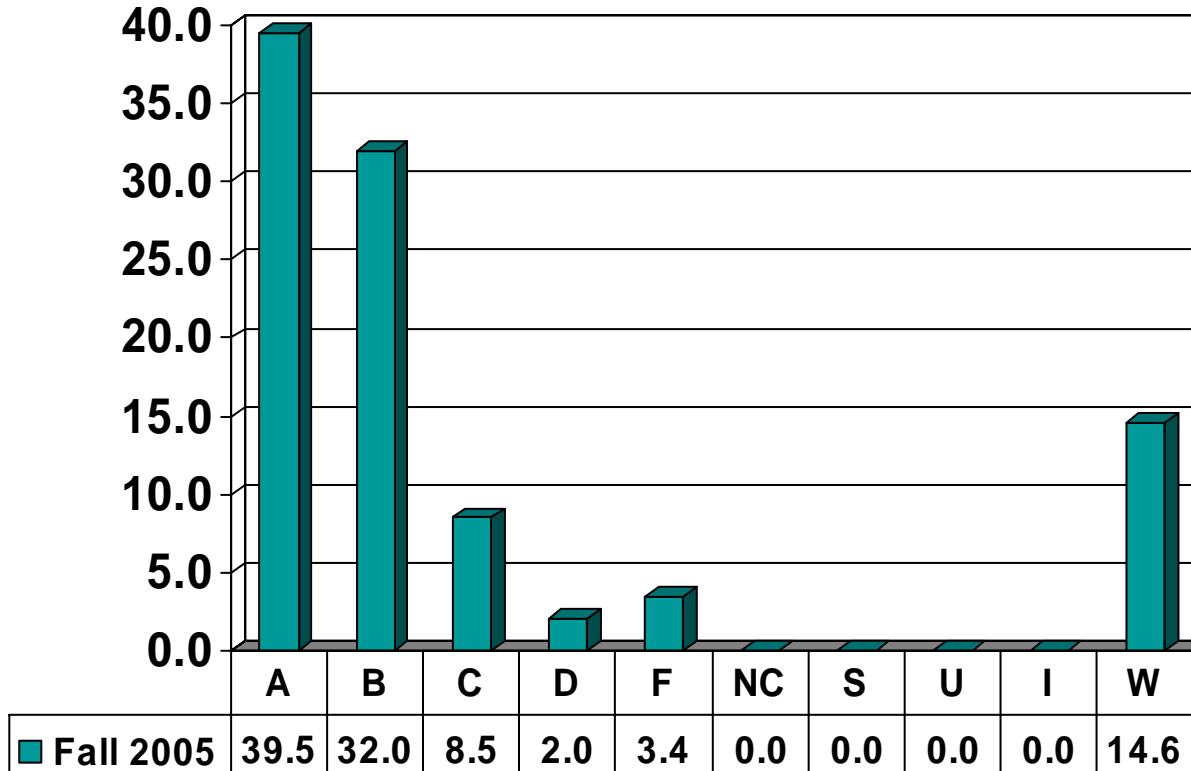

Prairie View A&M University

Graduate Grade Distribution
By College
Fall 2005

AGRICULTURE & HUMAN SCIENCES

Graduate Courses – No. of Grades = 326

ARTS & SCIENCES

Graduate Courses – No. of Grades = 115

BUSINESS

Graduate Courses – No. of Grades = 294

EDUCATION

Graduate Courses – No. of Grades = 3,701

ENGINEERING

Graduate Courses – No. of Grades = 194

JUVENILE JUSTICE & PSYCHOLOGY

Graduate Courses – No. of Grades = 307