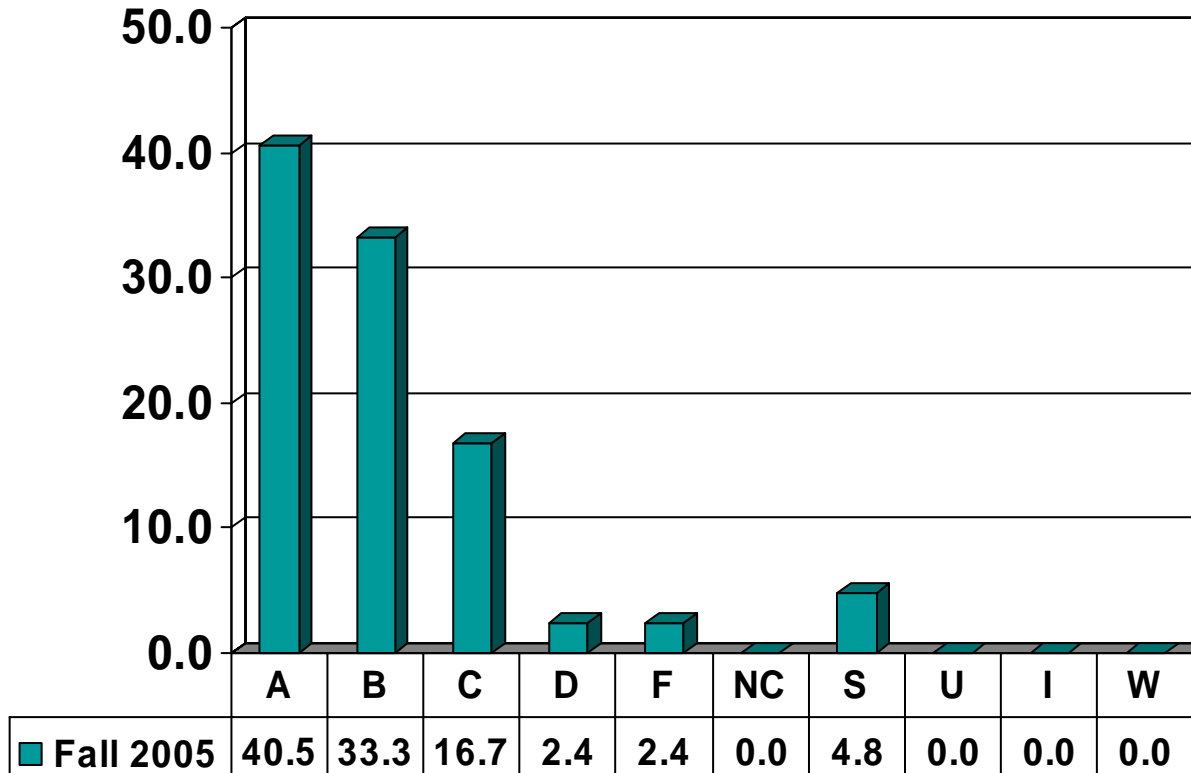

GENERAL ENGINEERING

Graduate Courses – No. of Grades = 87

HEALTH & PHYSICAL EDUCATION

Graduate Courses – No. of Grades = 52

JUSTICE STUDIES

Graduate Courses – No. of Grades = 153

MATHEMATICS

Graduate Courses – No. of Grades = 42

MANAGEMENT & MARKETING

Graduate Courses – No. of Grades = 142

NURSING

Graduate Courses – No. of Grades = 79

PSYCHOLOGY

Graduate Courses – No. of Grades = 154

SOCIAL WORK, BEHAVIORAL & POLITICAL SCIENCES

Graduate Courses – No. of Courses = 52