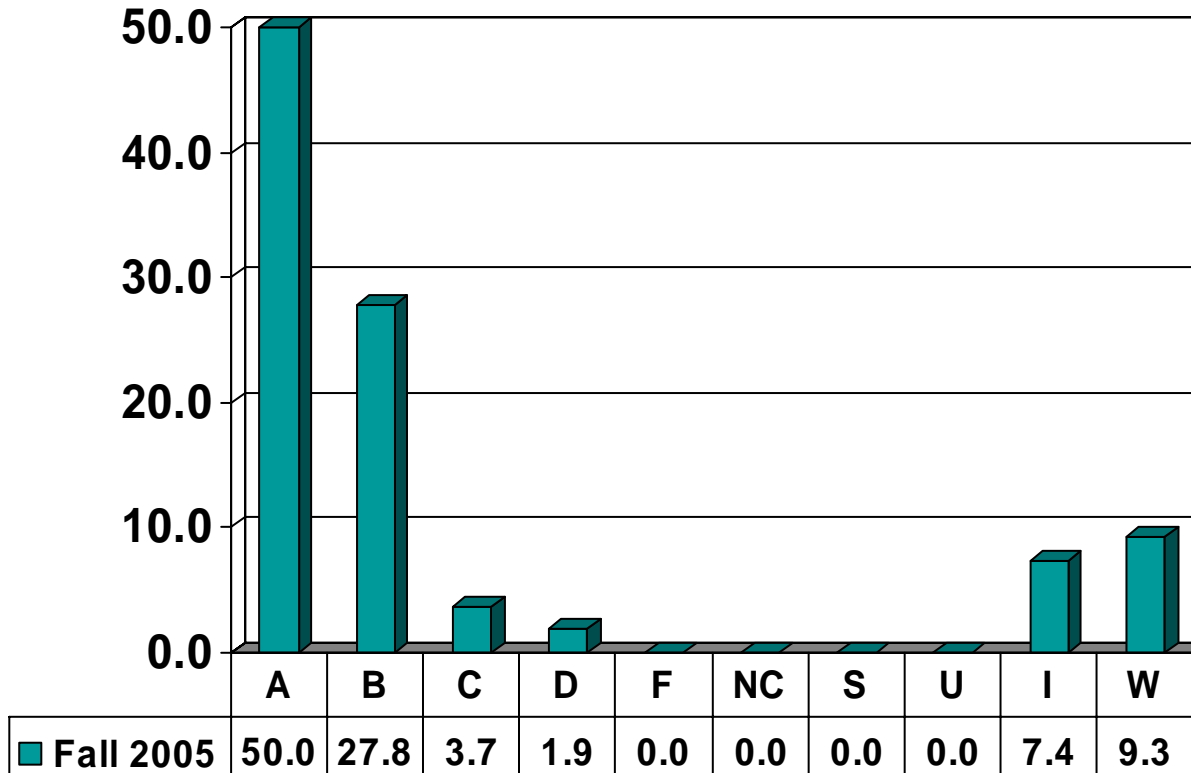

Graduate Courses – No. of Grades = 42

CURRICULUM & INSTRUCTION

Graduate Courses – No. of Grades = 478

EDUCATION LEADERSHIP & COUNSELING

Graduate Courses – No. of Grades = 3,171

ELECTRICAL ENGINEERING

Graduate Courses – No. of Grades = 54

GENERAL ENGINEERING

Graduate Courses – No. of Grades = 87

HEALTH & PHYSICAL EDUCATION

Graduate Courses – No. of Grades = 52

JUSTICE STUDIES

Graduate Courses – No. of Grades = 153

MATHEMATICS

Graduate Courses – No. of Grades = 42