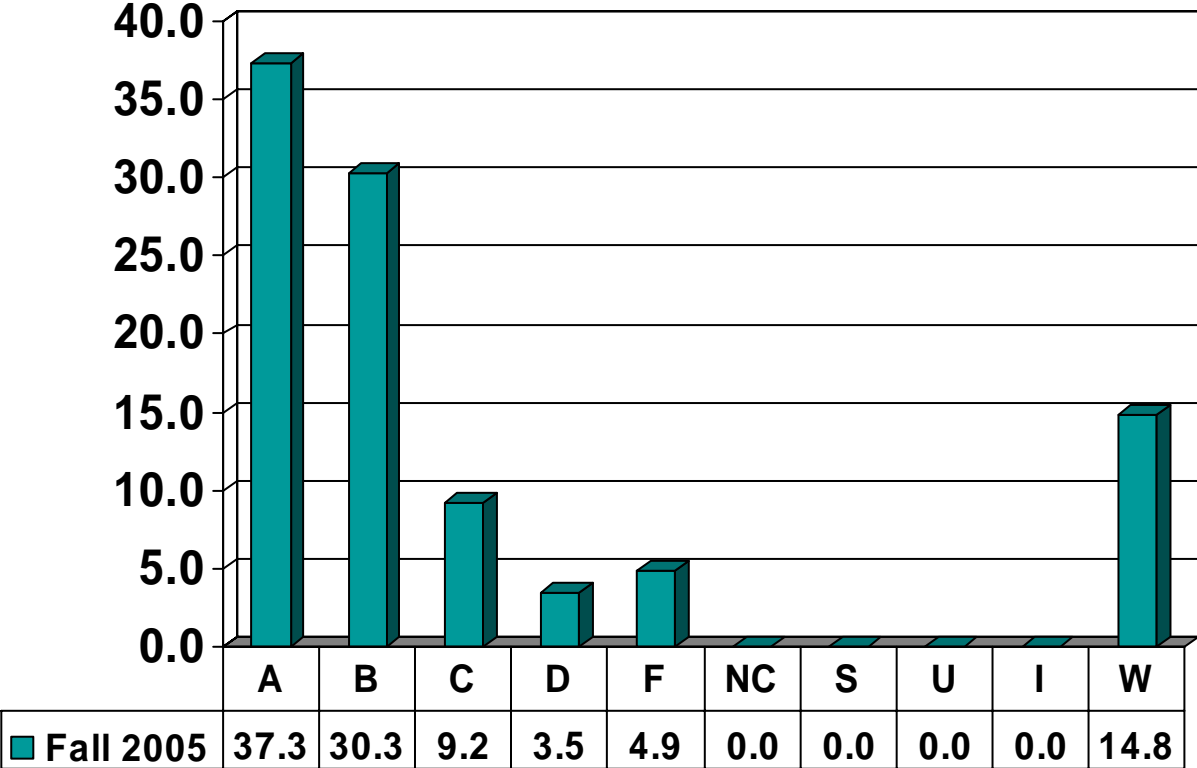

GENERAL ENGINEERING

Graduate Courses – No. of Grades = 87

HEALTH & PHYSICAL EDUCATION

Graduate Courses – No. of Grades = 52

JUSTICE STUDIES

Graduate Courses – No. of Grades = 153

MATHEMATICS

Graduate Courses – No. of Grades = 42

MANAGEMENT & MARKETING

Graduate Courses – No. of Grades = 142

NURSING

Graduate Courses – No. of Grades = 79

PSYCHOLOGY

Graduate Courses – No. of Grades = 154

SOCIAL WORK, BEHAVIORAL & POLITICAL SCIENCES

Graduate Courses – No. of Courses = 52