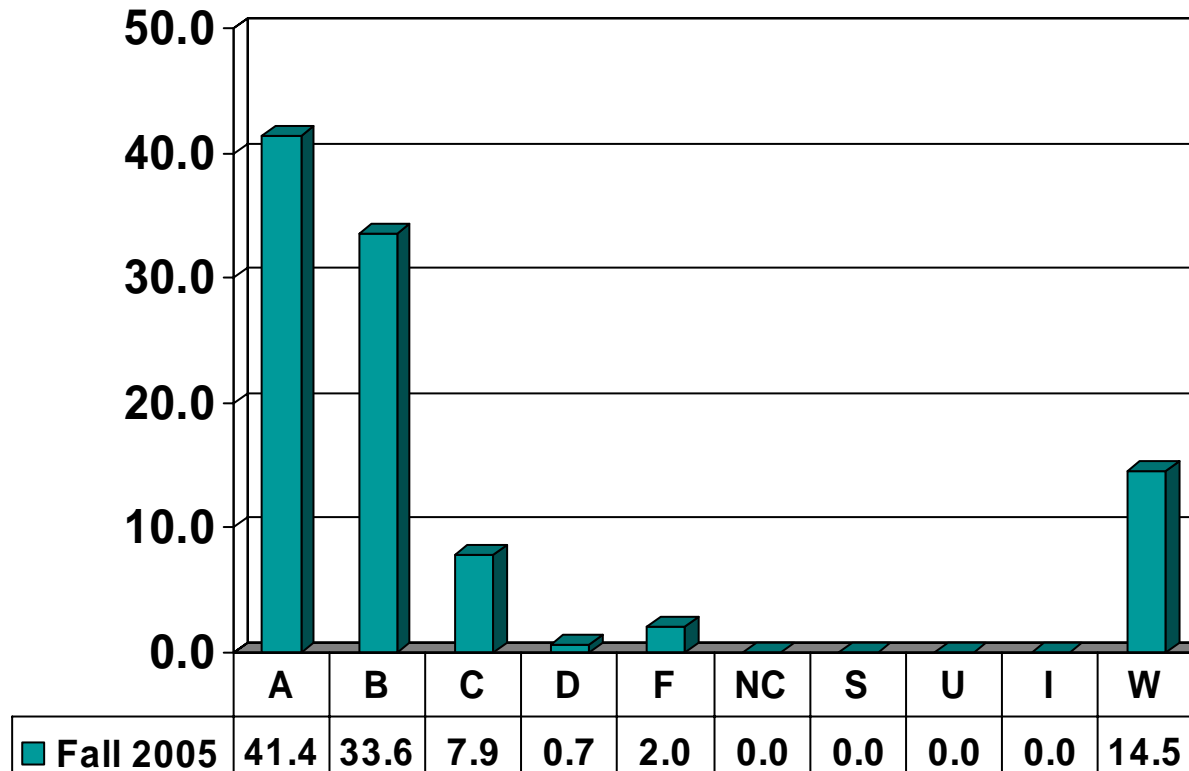

Prairie View A&M University

Graduate Grade Distribution

By Department

Fall 2005

ACCOUNTING, FINANCE, & MANAGEMENT INFORMATION SYSTEMS

Graduate Courses – No. of Grades = 152

AGRICULTURE, NUTRITION, & HUMAN ECOLOGY