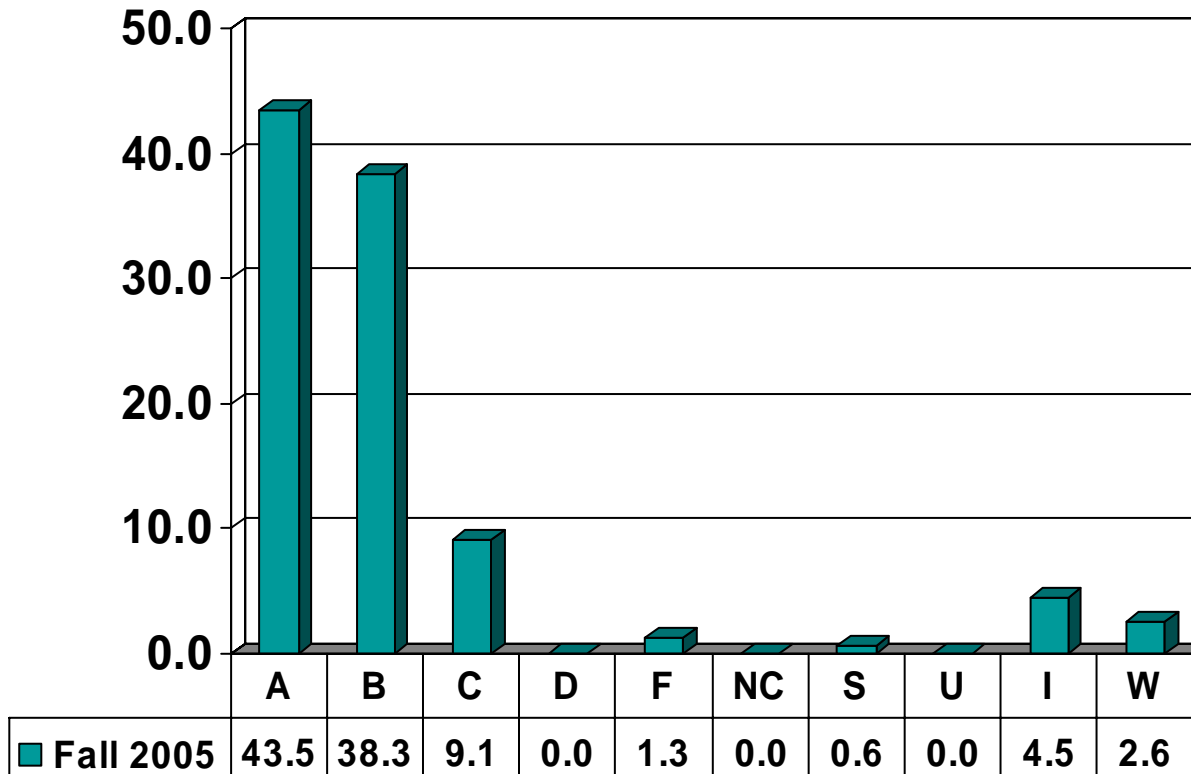

GENERAL ENGINEERING

Graduate Courses – No. of Grades = 87

HEALTH & PHYSICAL EDUCATION

Graduate Courses – No. of Grades = 52

JUSTICE STUDIES

Graduate Courses – No. of Grades = 153

MATHEMATICS

Graduate Courses – No. of Grades = 42

MANAGEMENT & MARKETING

Graduate Courses – No. of Grades = 142

NURSING

Graduate Courses – No. of Grades = 79

PSYCHOLOGY

Graduate Courses – No. of Grades = 154

SOCIAL WORK, BEHAVIORAL & POLITICAL SCIENCES

Graduate Courses – No. of Courses = 52