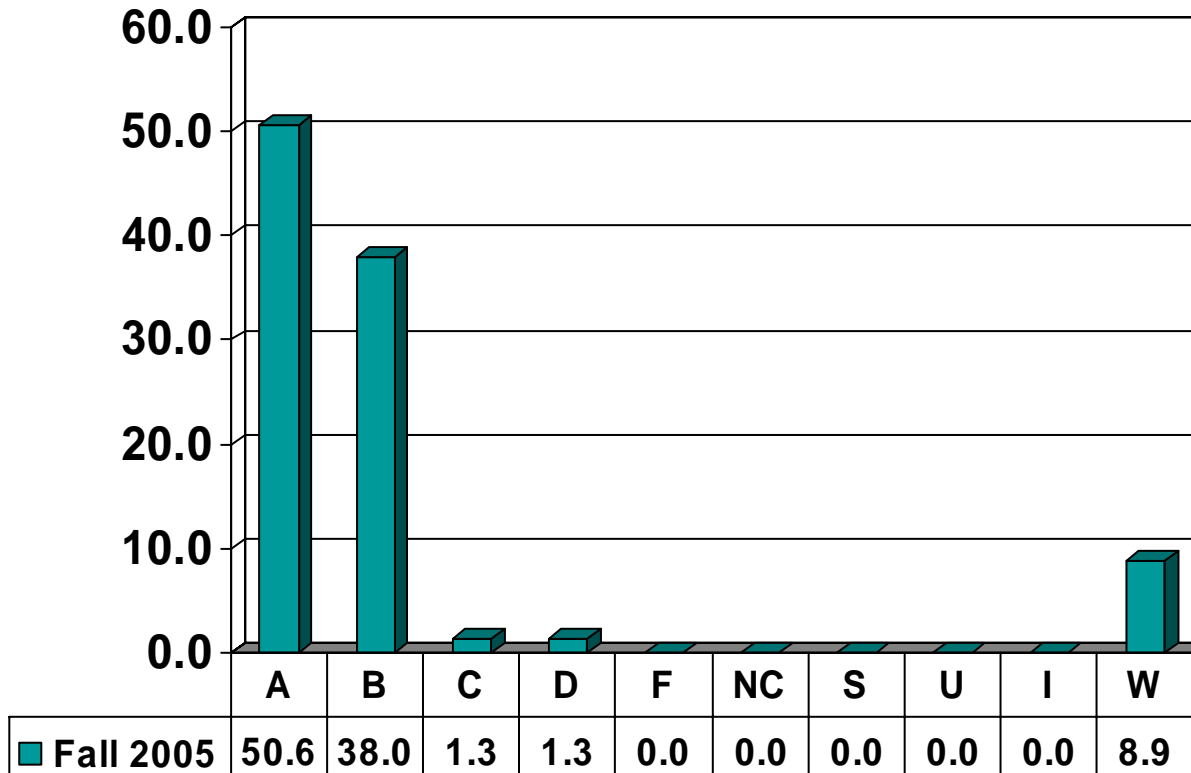

GENERAL ENGINEERING

Graduate Courses – No. of Grades = 87

HEALTH & PHYSICAL EDUCATION

Graduate Courses – No. of Grades = 52

JUSTICE STUDIES

Graduate Courses – No. of Grades = 153

MATHEMATICS

Graduate Courses – No. of Grades = 42

MANAGEMENT & MARKETING

Graduate Courses – No. of Grades = 142

NURSING

Graduate Courses – No. of Grades = 79

PSYCHOLOGY

Graduate Courses – No. of Grades = 154

SOCIAL WORK, BEHAVIORAL & POLITICAL SCIENCES

Graduate Courses – No. of Courses = 52