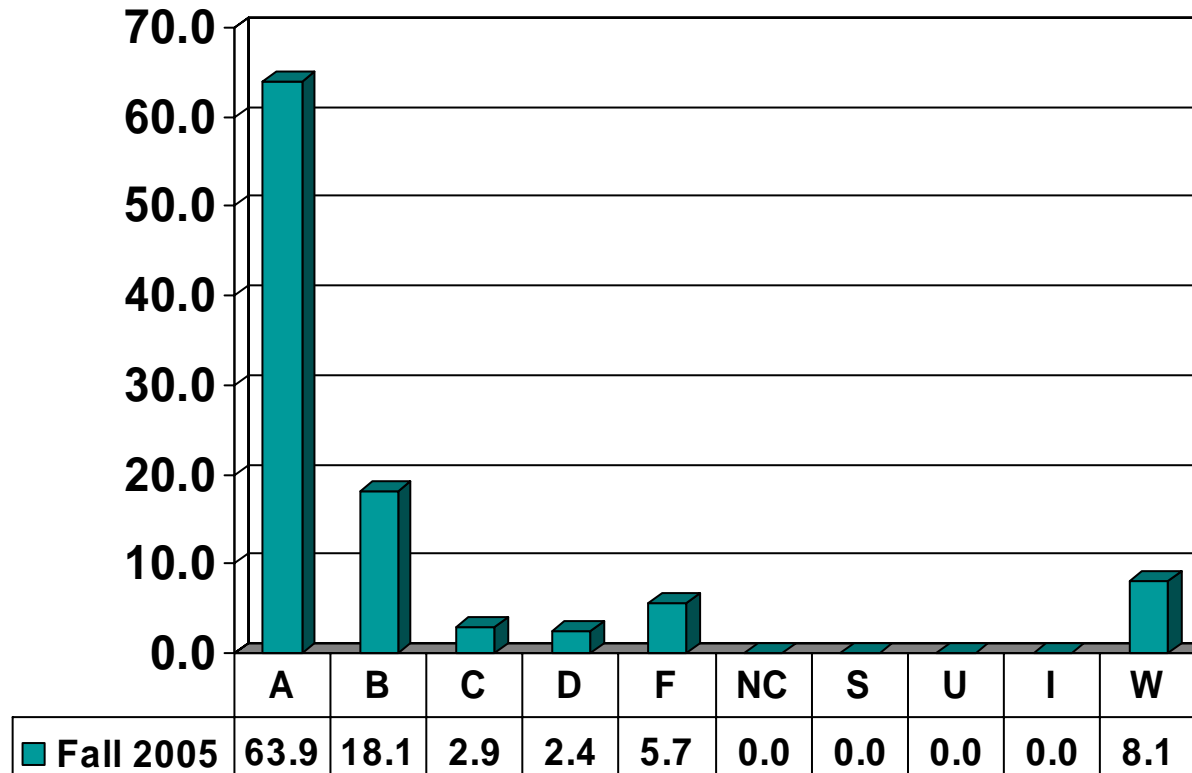

ARCHITECTURE

Graduate Courses – No. of Grades = 210