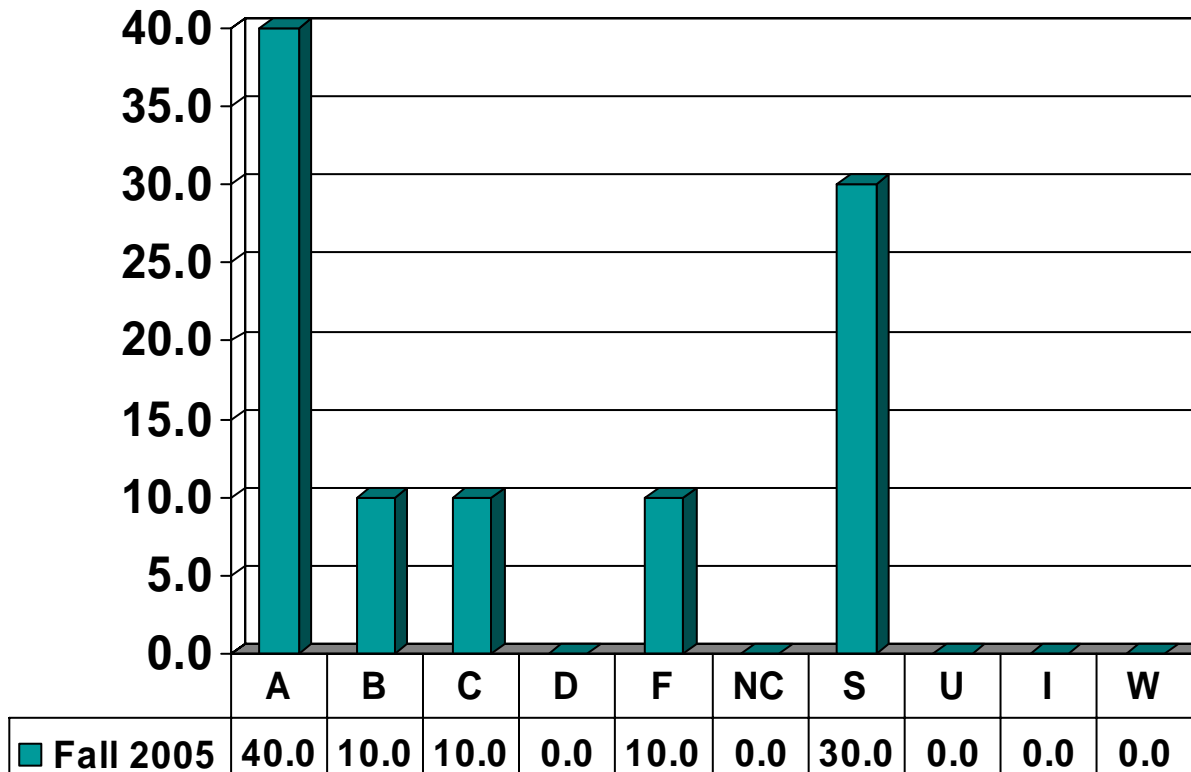

Graduate Courses – No. of Grades = 326

ARCHITECTURE

Graduate Courses – No. of Grades = 210

BIOLOGY

Graduate Courses – No. of Grades = 11

CHEMISTRY

Graduate Courses – No. of Grades = 10

COMPUTER SCIENCE