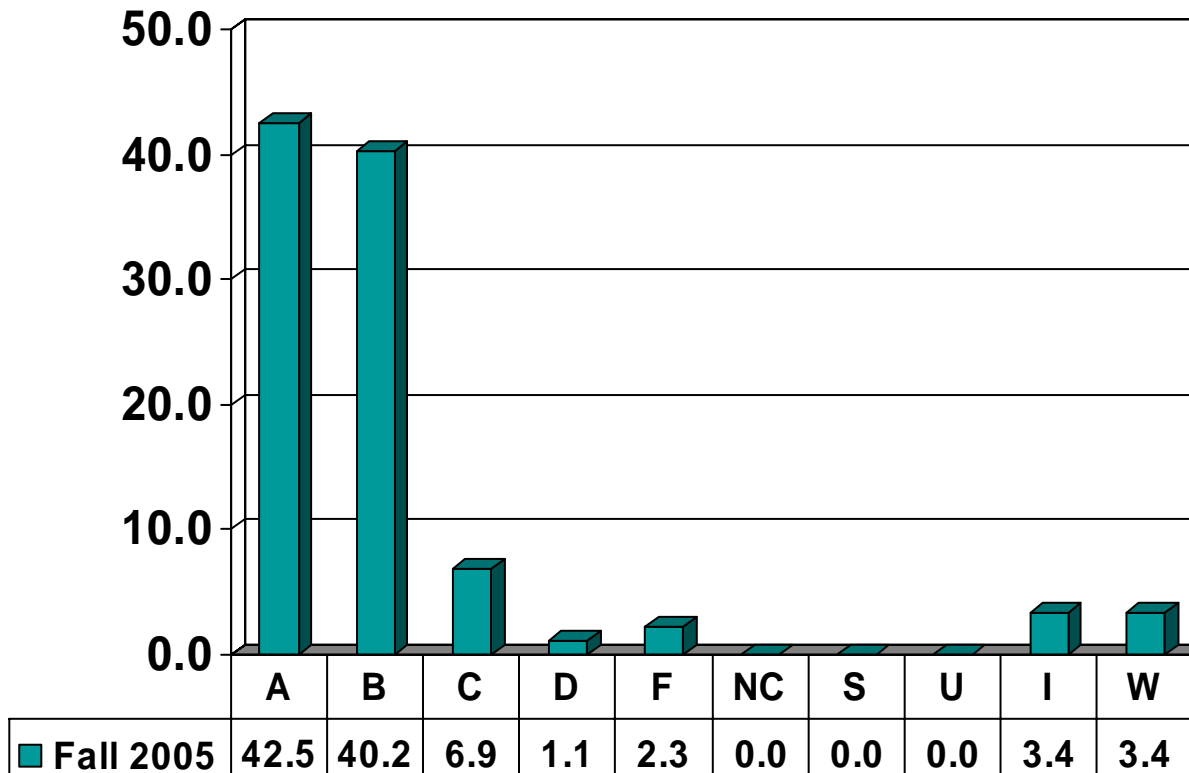

Graduate Courses – No. of Grades = 42

CURRICULUM & INSTRUCTION

Graduate Courses – No. of Grades = 478

EDUCATION LEADERSHIP & COUNSELING

Graduate Courses – No. of Grades = 3,171

ELECTRICAL ENGINEERING

Graduate Courses – No. of Grades = 54

GENERAL ENGINEERING

Graduate Courses – No. of Grades = 87

HEALTH & PHYSICAL EDUCATION

Graduate Courses – No. of Grades = 52

JUSTICE STUDIES

Graduate Courses – No. of Grades = 153

MATHEMATICS

Graduate Courses – No. of Grades = 42