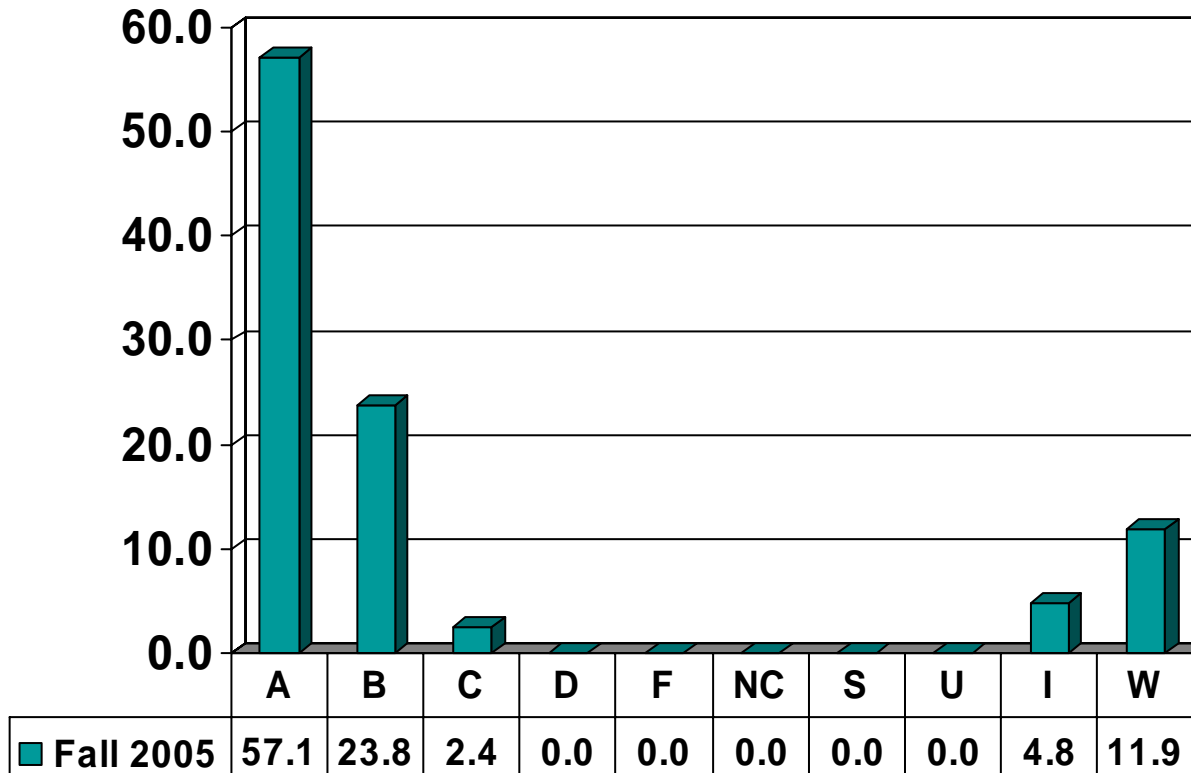

COMPUTER SCIENCE

Graduate Courses – No. of Grades = 42