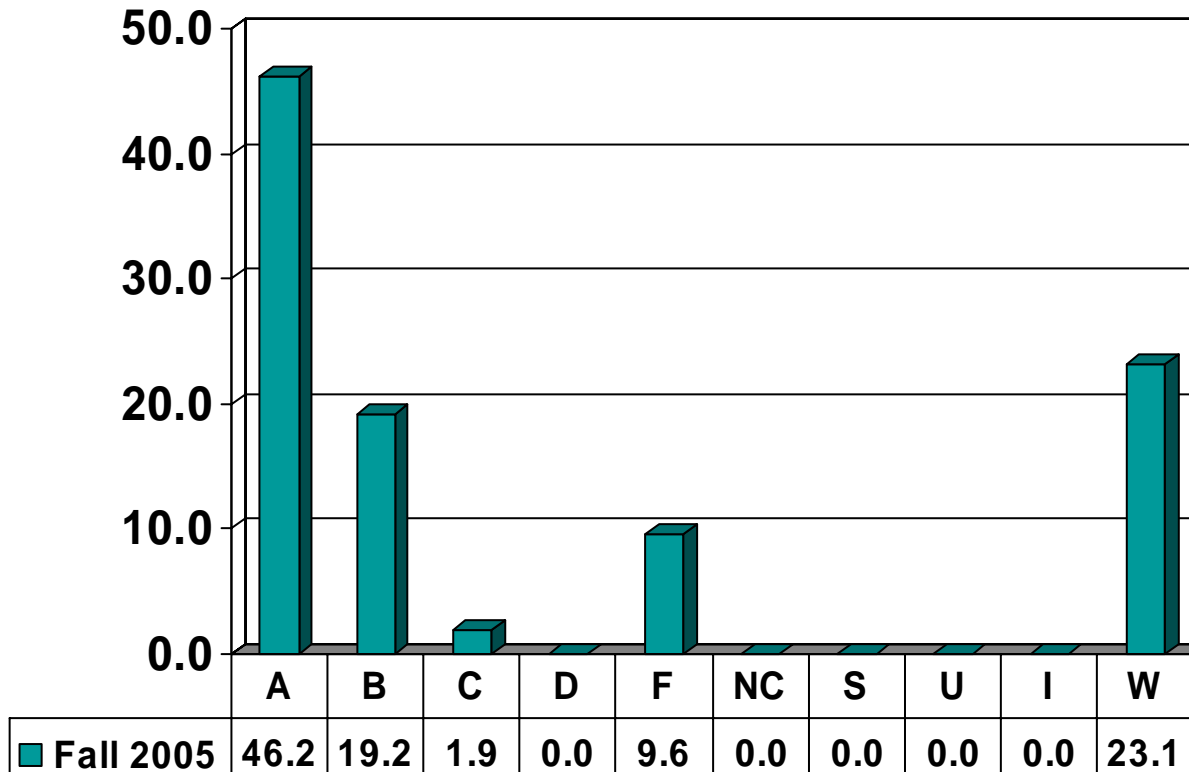

Graduate Courses – No. of Grades = 42

CURRICULUM & INSTRUCTION

Graduate Courses – No. of Grades = 478

EDUCATION LEADERSHIP & COUNSELING

Graduate Courses – No. of Grades = 3,171

ELECTRICAL ENGINEERING

Graduate Courses – No. of Grades = 54

GENERAL ENGINEERING

Graduate Courses – No. of Grades = 87

HEALTH & PHYSICAL EDUCATION

Graduate Courses – No. of Grades = 52

JUSTICE STUDIES

Graduate Courses – No. of Grades = 153

MATHEMATICS

Graduate Courses – No. of Grades = 42