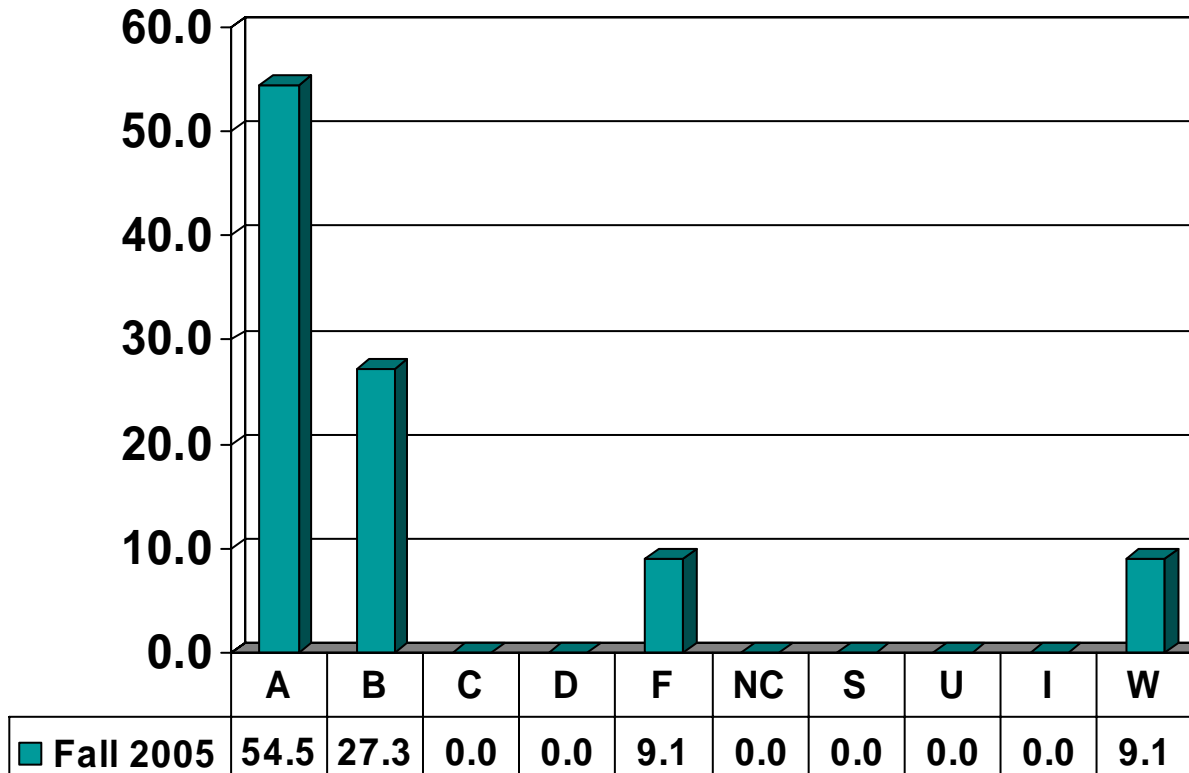

Graduate Courses – No. of Grades = 326

ARCHITECTURE

Graduate Courses – No. of Grades = 210

BIOLOGY

Graduate Courses – No. of Grades = 11

CHEMISTRY

Graduate Courses – No. of Grades = 10

COMPUTER SCIENCE