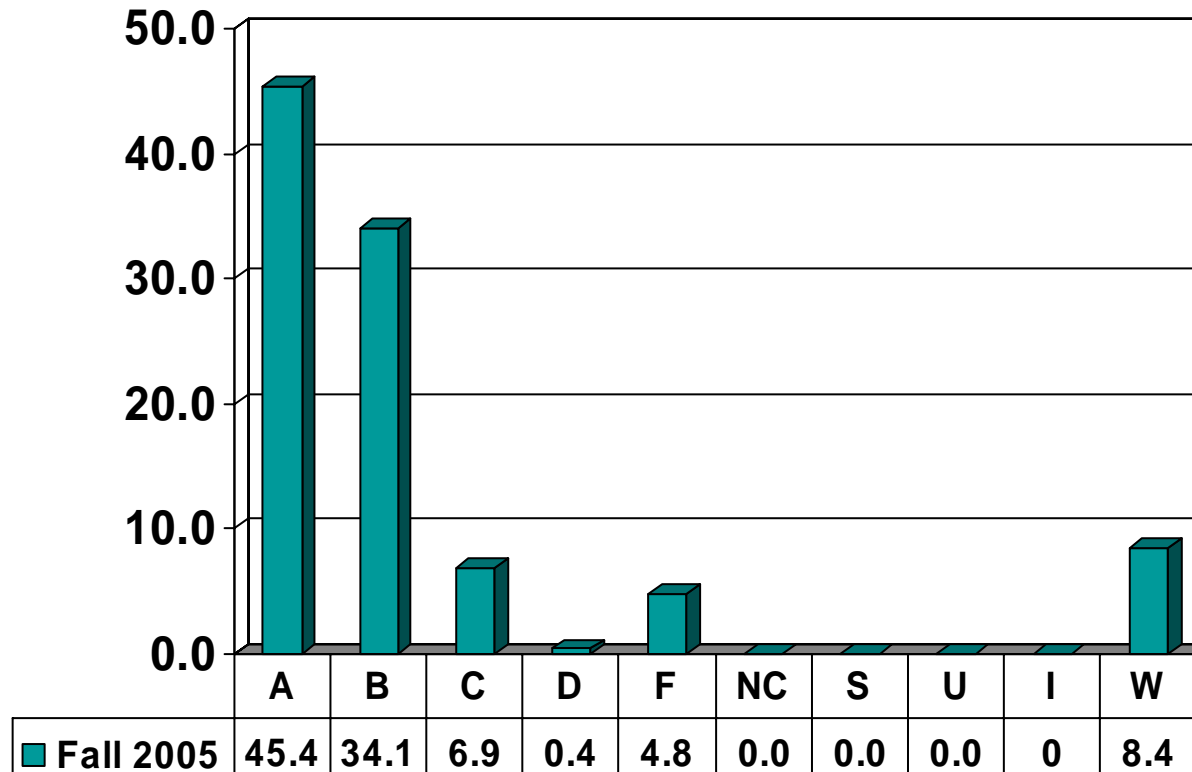

CURRICULUM & INSTRUCTION

Graduate Courses – No. of Grades = 478