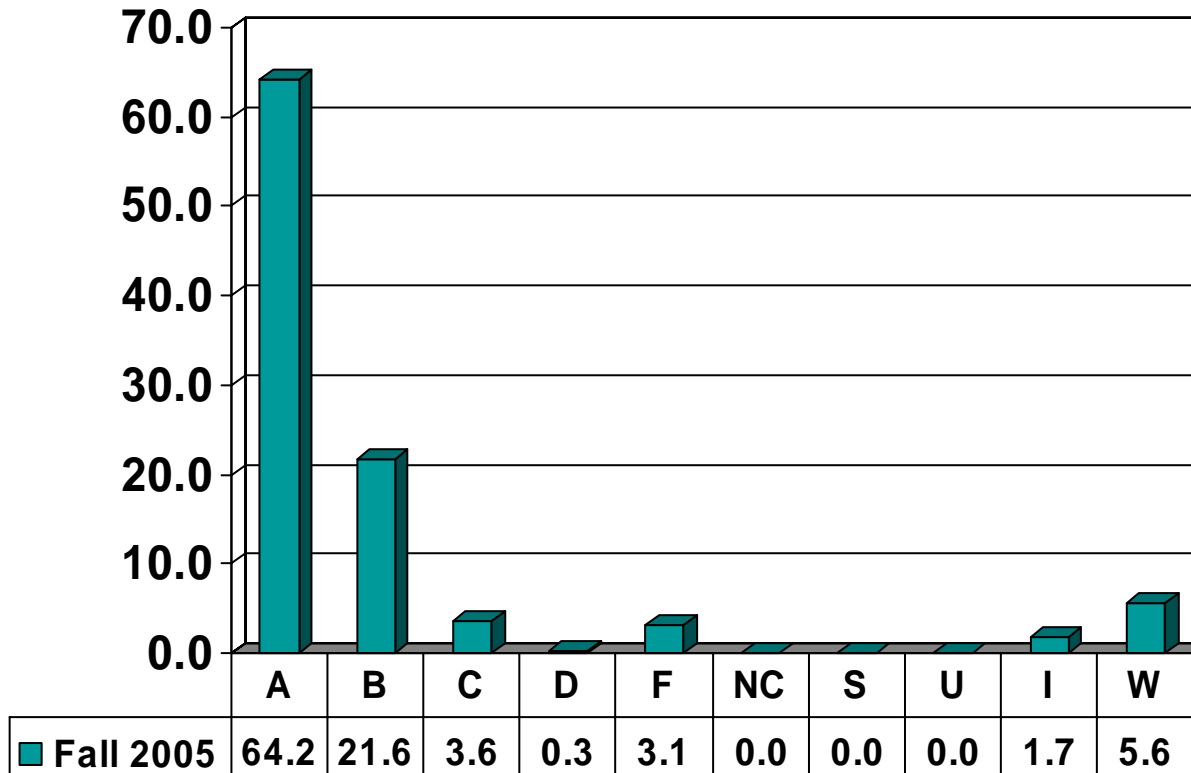

Graduate Courses – No. of Grades = 42

CURRICULUM & INSTRUCTION

Graduate Courses – No. of Grades = 478

EDUCATION LEADERSHIP & COUNSELING

Graduate Courses – No. of Grades = 3,171

ELECTRICAL ENGINEERING

Graduate Courses – No. of Grades = 54

GENERAL ENGINEERING

Graduate Courses – No. of Grades = 87

HEALTH & PHYSICAL EDUCATION

Graduate Courses – No. of Grades = 52

JUSTICE STUDIES

Graduate Courses – No. of Grades = 153

MATHEMATICS

Graduate Courses – No. of Grades = 42