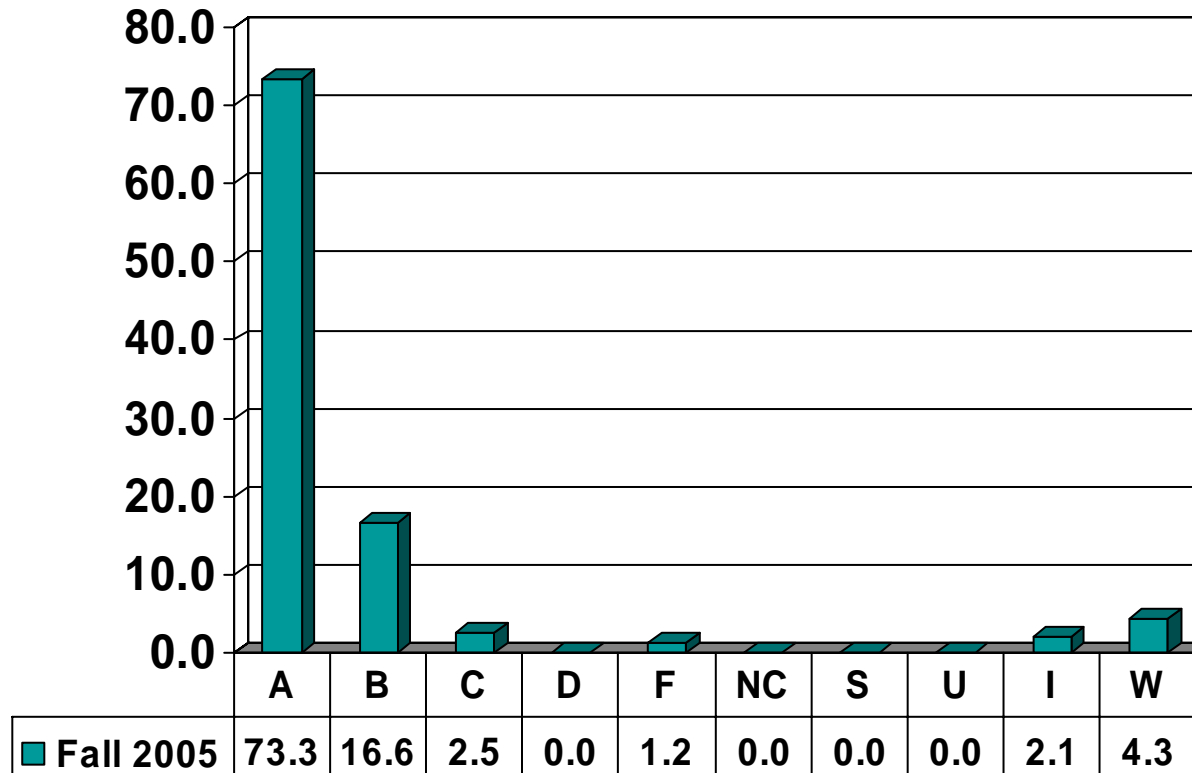

AGRICULTURE, NUTRITION, & HUMAN ECOLOGY

Graduate Courses – No. of Grades = 326