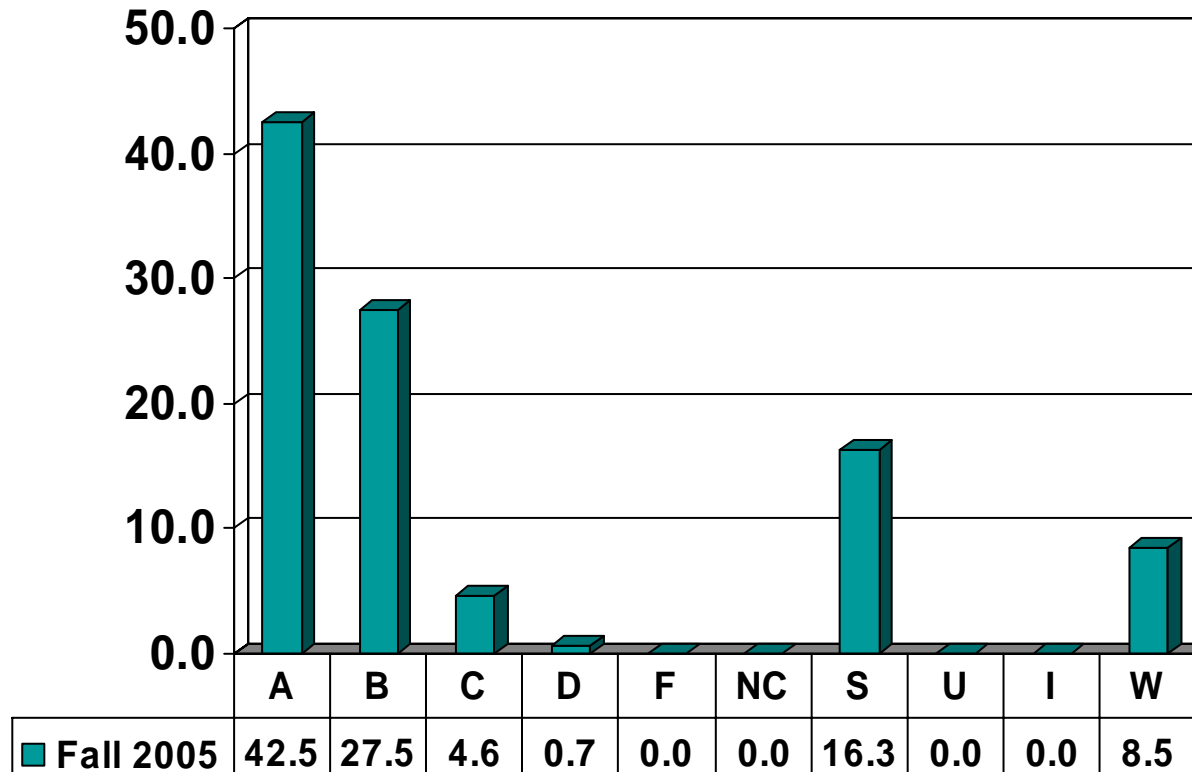

GENERAL ENGINEERING

Graduate Courses – No. of Grades = 87

HEALTH & PHYSICAL EDUCATION

Graduate Courses – No. of Grades = 52

JUSTICE STUDIES

Graduate Courses – No. of Grades = 153

MATHEMATICS

Graduate Courses – No. of Grades = 42

MANAGEMENT & MARKETING

Graduate Courses – No. of Grades = 142

NURSING

Graduate Courses – No. of Grades = 79

PSYCHOLOGY

Graduate Courses – No. of Grades = 154

SOCIAL WORK, BEHAVIORAL & POLITICAL SCIENCES

Graduate Courses – No. of Courses = 52