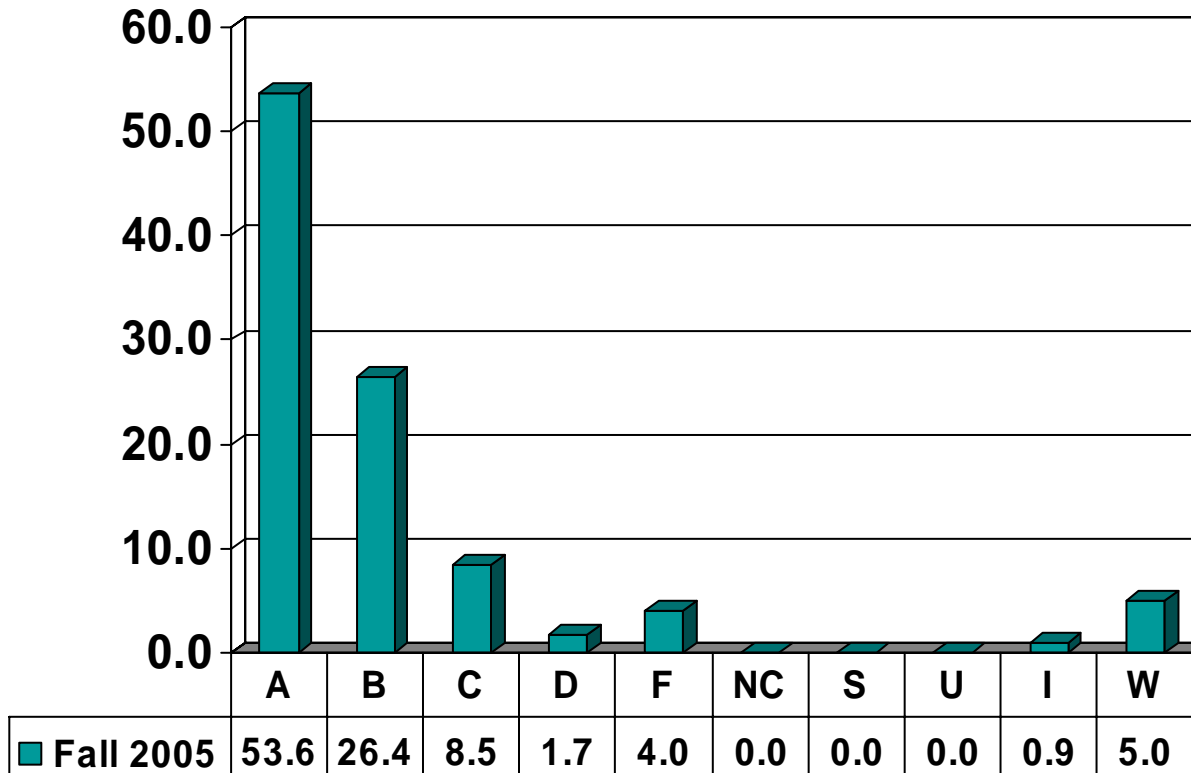

Prairie View A&M University

Combined Undergraduate
& Graduate Grade
Distribution by College
Fall 2005

AGRICULTURE & HUMAN SCIENCES

Total No. of Grades = 1,243

ARTS AND SCIENCES

Total No. of Grades = 14,349

BUSINESS

Total No. of Grades = 3,286

EDUCATION

Total No. of Grades = 6,339

ENGINEERING

Total No. of Grades = 3,249

JUVENILE JUSTICE & PSYCHOLOGY

Total No. of Grades = 2,116