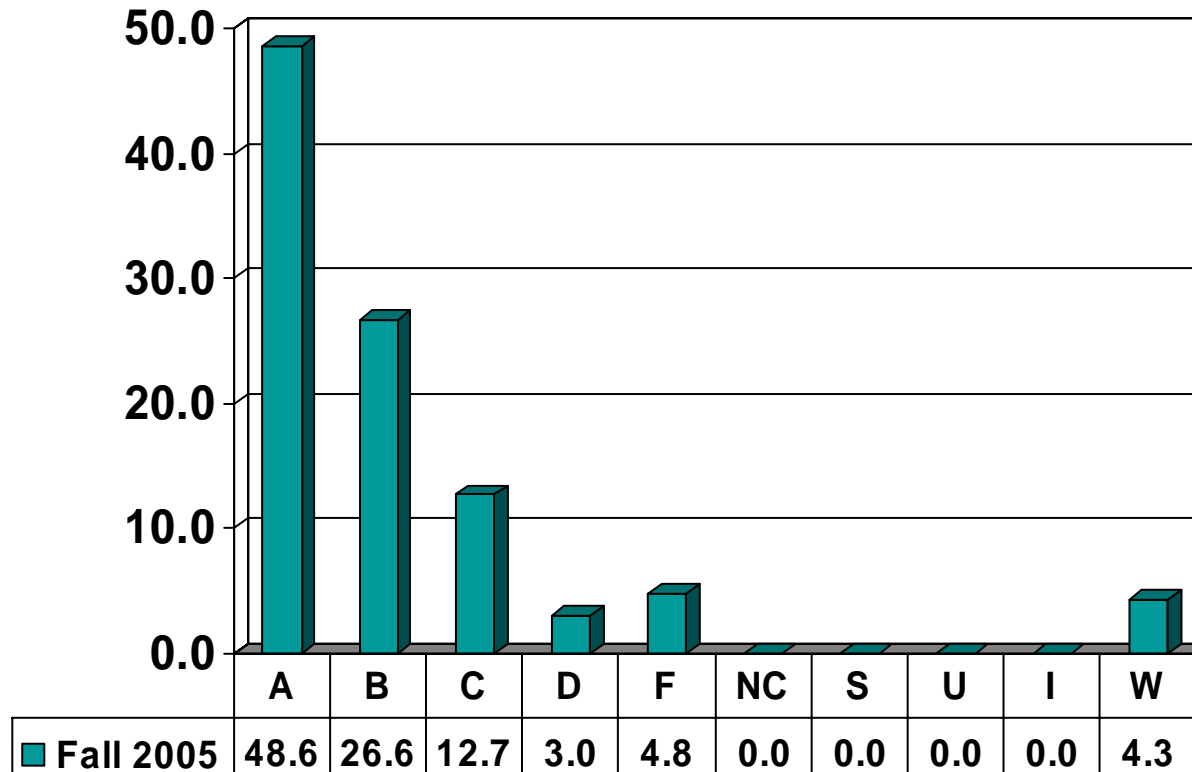

SCHOOL OF ARCHITECTURE

Total No. of Grades = 1,947