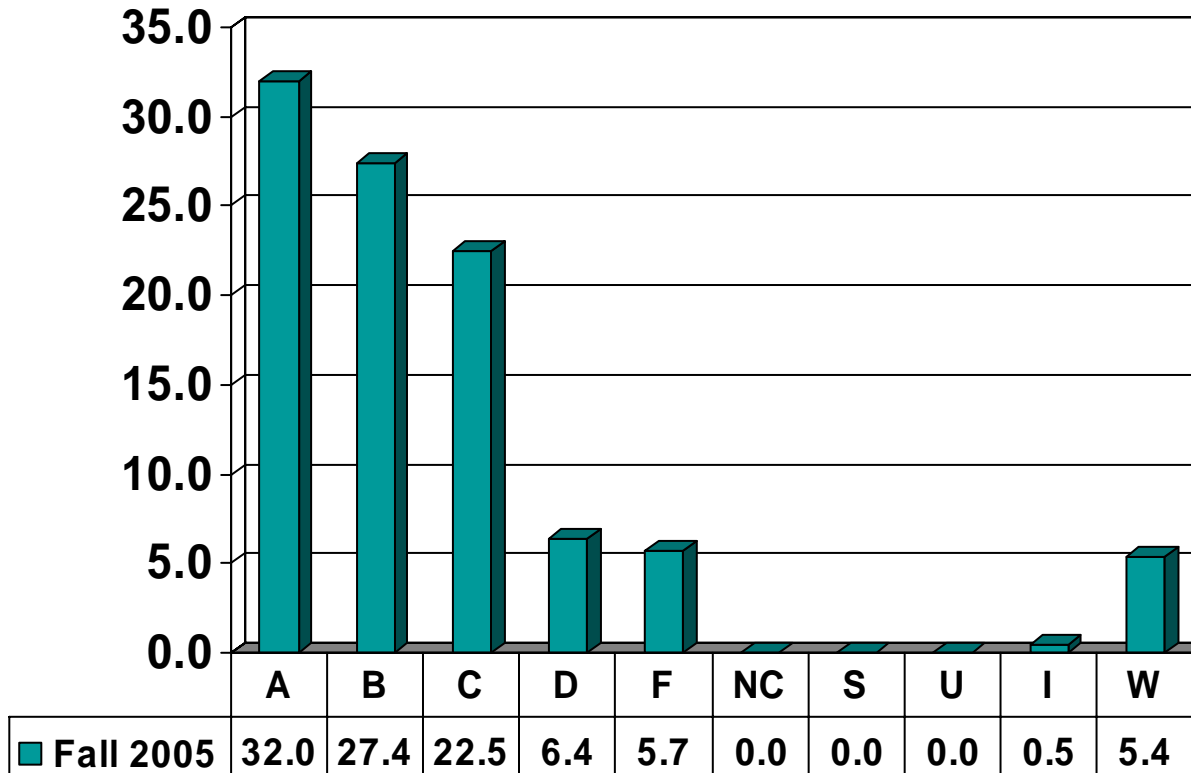

BUSINESS

Total No. of Grades = 3,286

EDUCATION

Total No. of Grades = 6,339

ENGINEERING

Total No. of Grades = 3,249

JUVENILE JUSTICE & PSYCHOLOGY

Total No. of Grades = 2,116