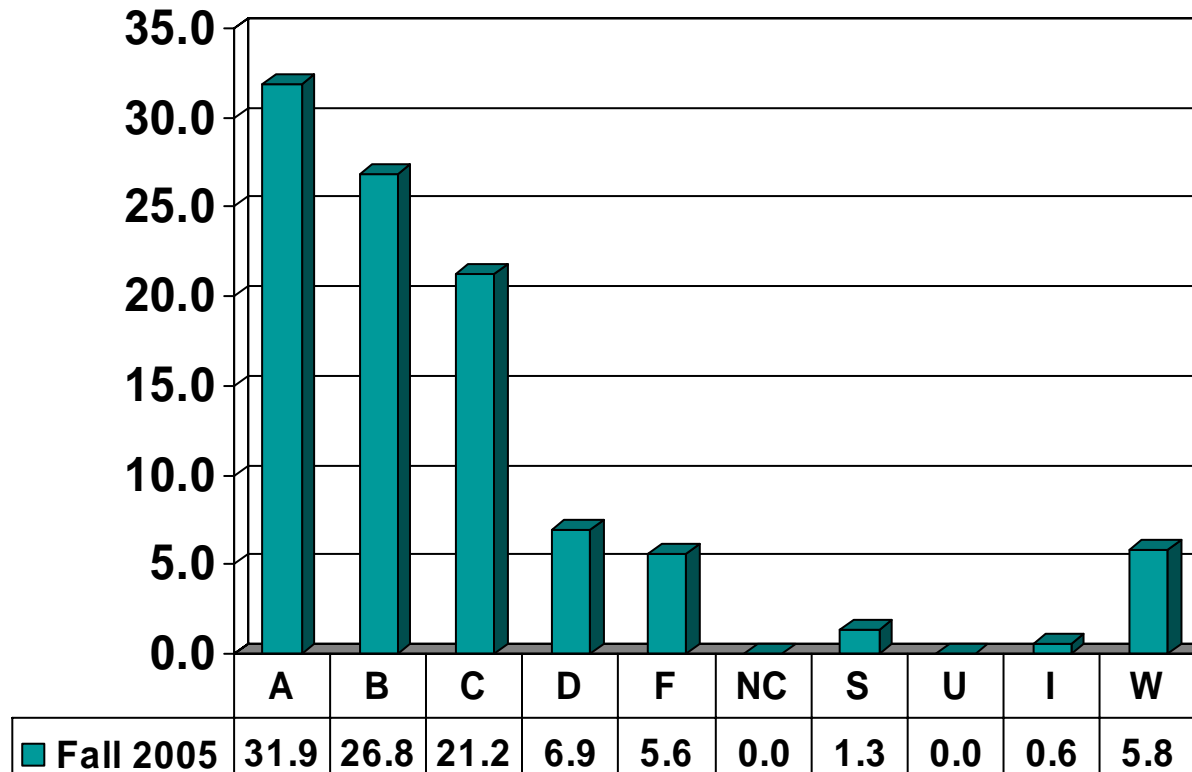

BUSINESS

Total No. of Grades = 3,286

EDUCATION

Total No. of Grades = 6,339

ENGINEERING

Total No. of Grades = 3,249

JUVENILE JUSTICE & PSYCHOLOGY

Total No. of Grades = 2,116