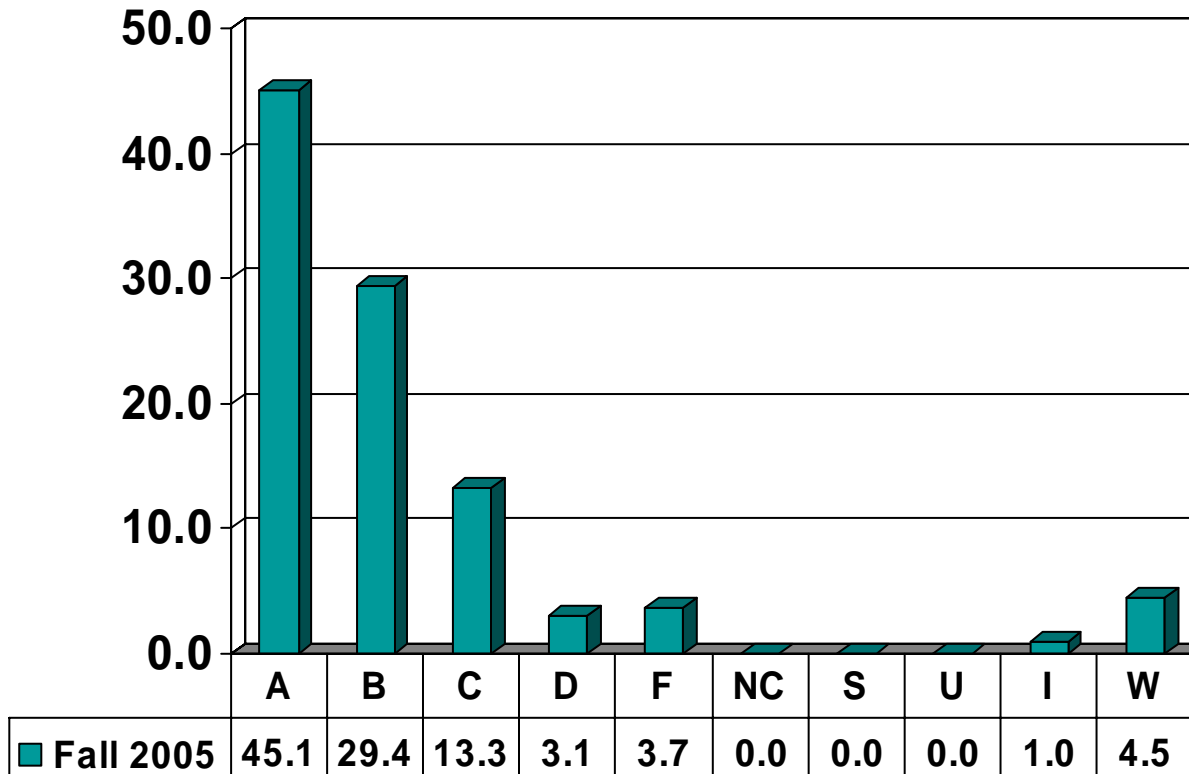

Prairie View A&M University

Combined Undergraduate
& Graduate Grade
Distribution by College
Fall 2005

AGRICULTURE & HUMAN SCIENCES

Total No. of Grades = 1,243

ARTS AND SCIENCES

Total No. of Grades = 14,349

BUSINESS

Total No. of Grades = 3,286

EDUCATION

Total No. of Grades = 6,339

ENGINEERING

Total No. of Grades = 3,249

JUVENILE JUSTICE & PSYCHOLOGY

Total No. of Grades = 2,116