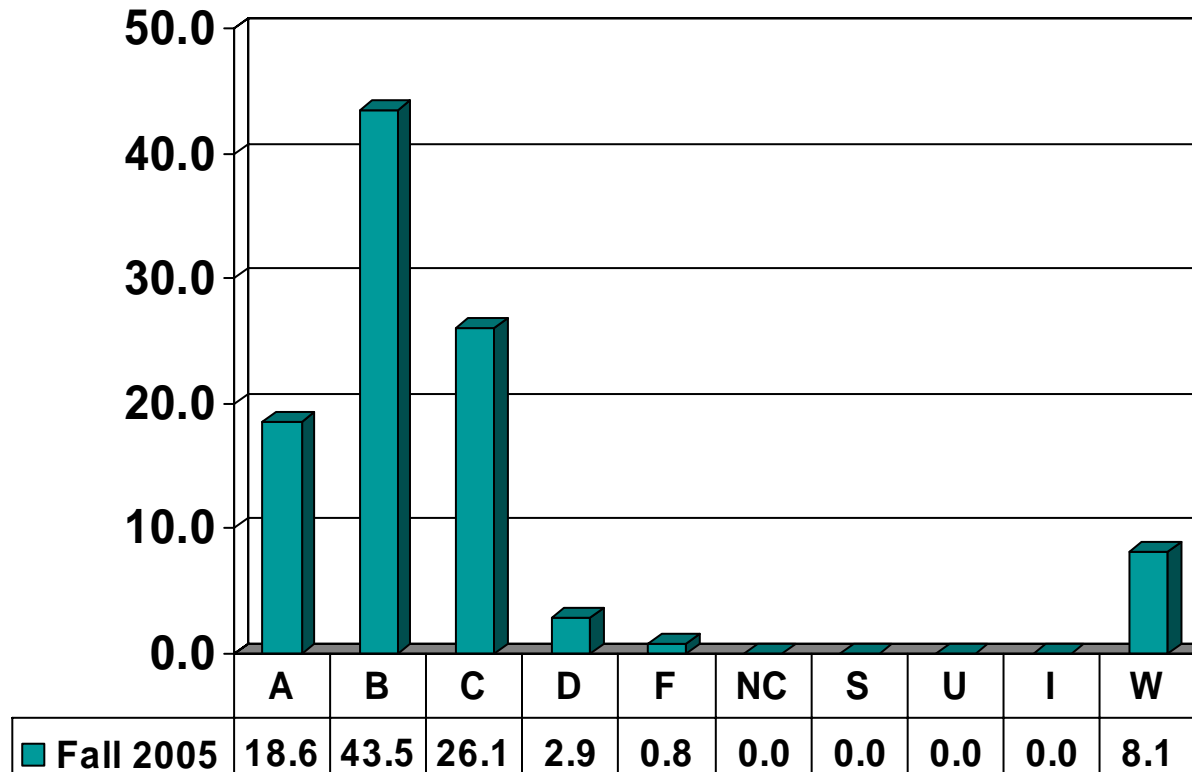

NURSING

Total No. of Grades = 1,487