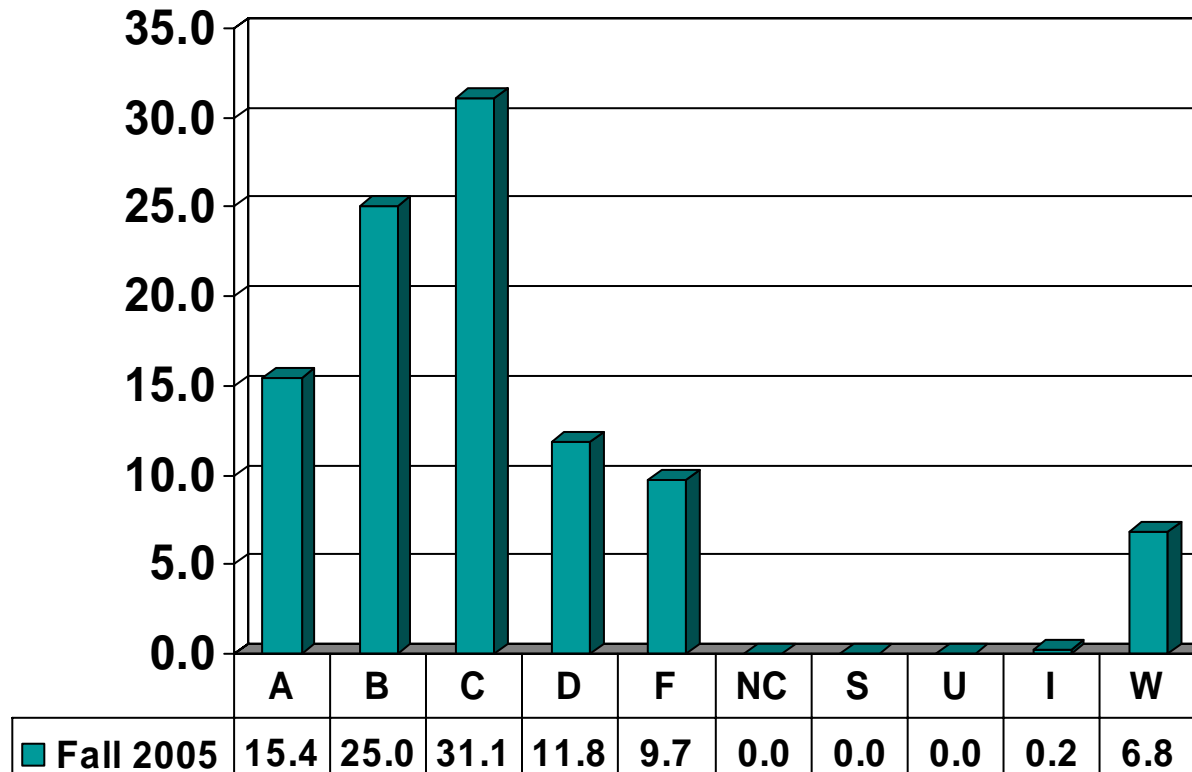

Prairie View A&M University

Combined Undergraduate
& Graduate Grade
Distribution by College
Fall 2005

AGRICULTURE & HUMAN SCIENCES

Total No. of Grades = 1,243

ARTS AND SCIENCES

Total No. of Grades = 14,349

BUSINESS

Total No. of Grades = 3,286

EDUCATION

Total No. of Grades = 6,339

ENGINEERING

Total No. of Grades = 3,249

JUVENILE JUSTICE & PSYCHOLOGY

Total No. of Grades = 2,116