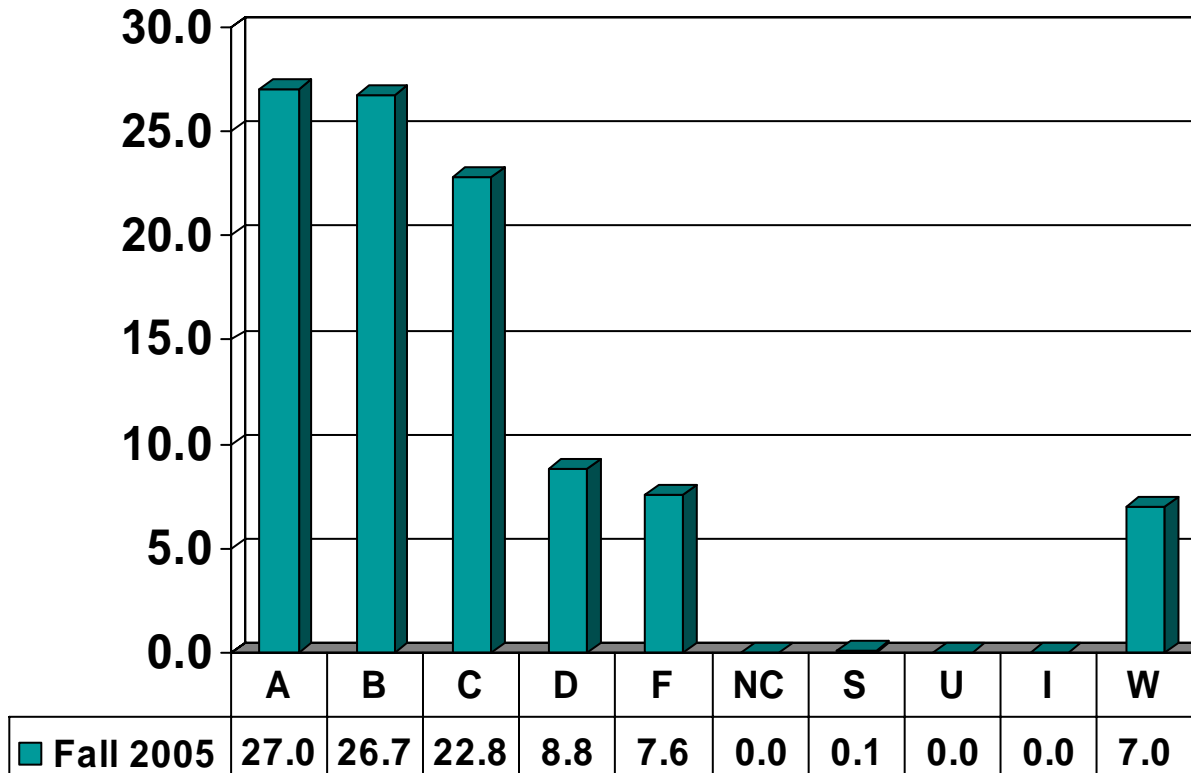

Prairie View A&M University

Combined Undergraduate
& Graduate Grade
Distribution by College
Fall 2005

AGRICULTURE & HUMAN SCIENCES

Total No. of Grades = 1,243

ARTS AND SCIENCES

Total No. of Grades = 14,349

BUSINESS

Total No. of Grades = 3,286

EDUCATION

Total No. of Grades = 6,339

ENGINEERING

Total No. of Grades = 3,249

JUVENILE JUSTICE & PSYCHOLOGY

Total No. of Grades = 2,116