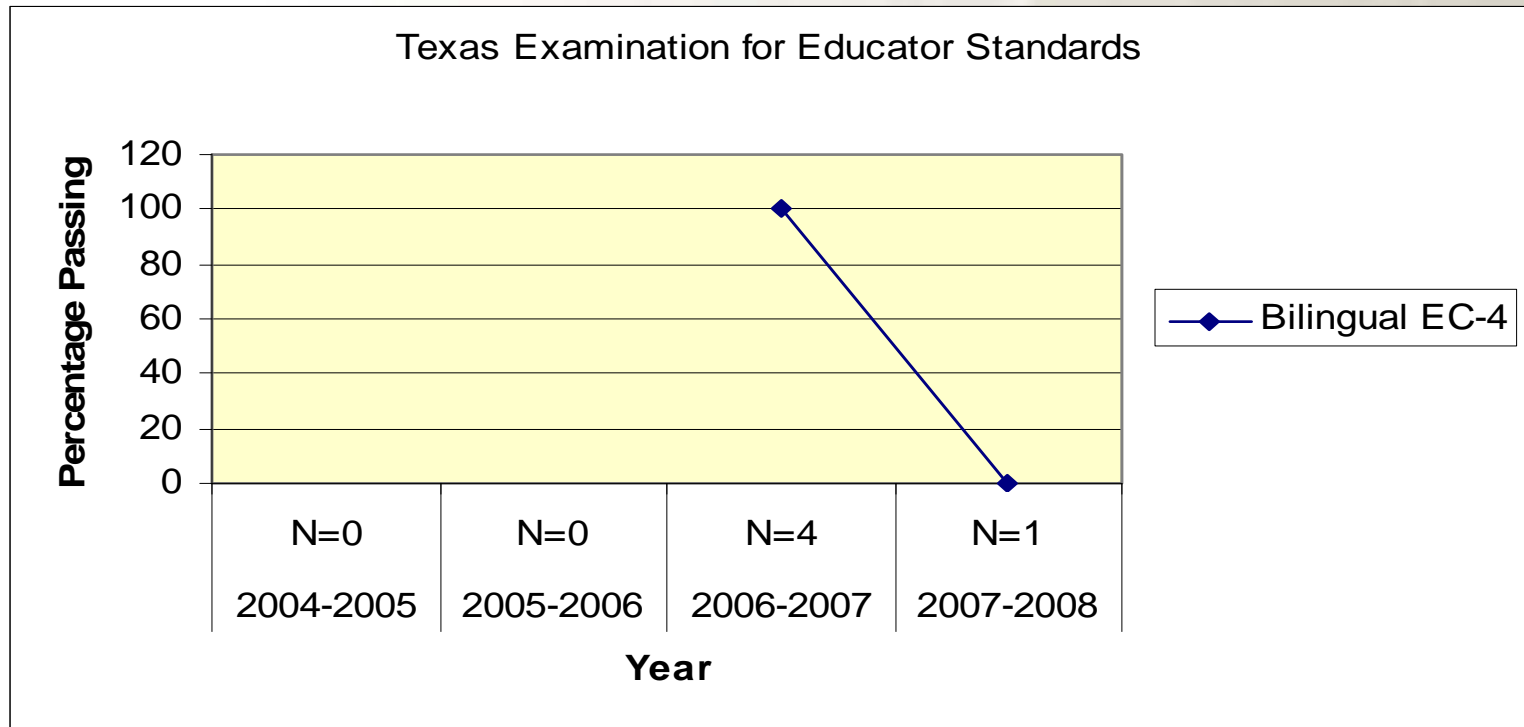

Results/Findings