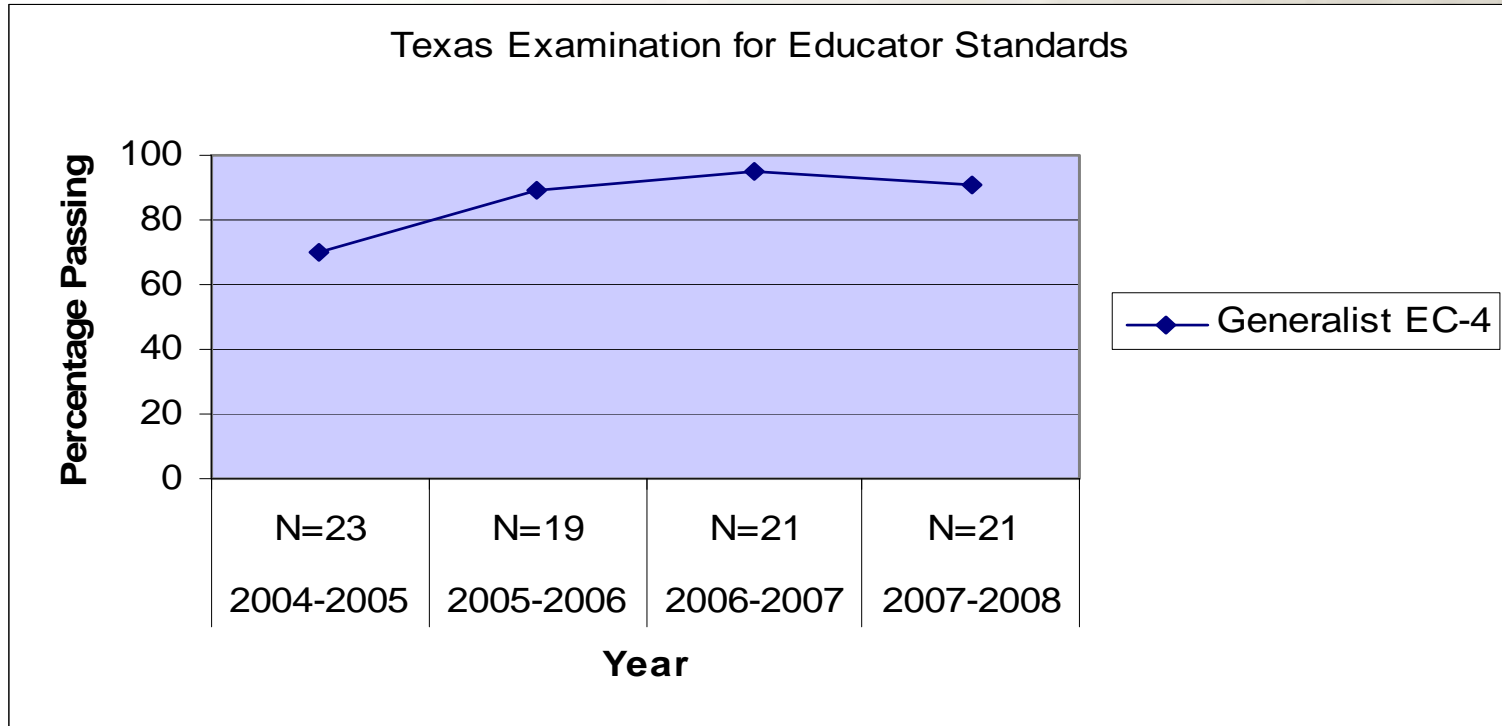

Results/Findings