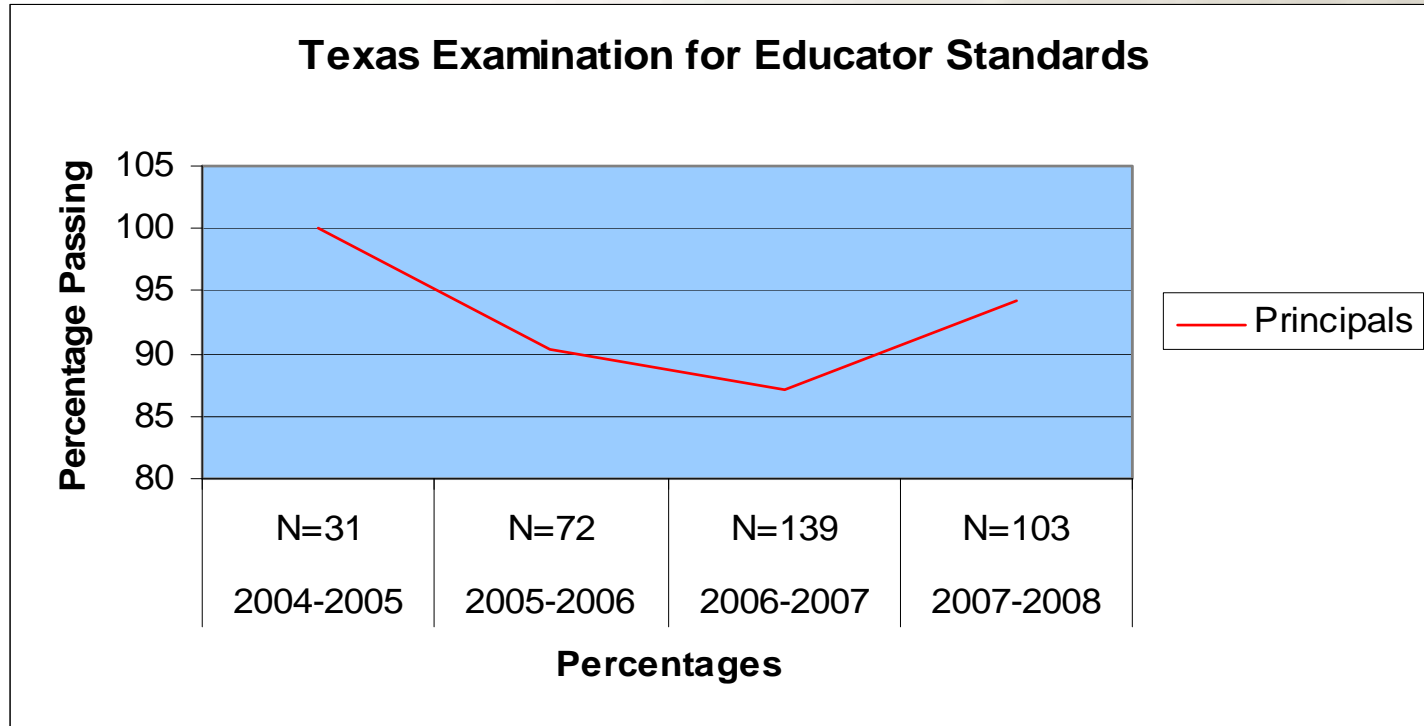

PRAIRIE VIEW A&M UNIVERSITY

TE_xES Pass Rates

Whitlowe R. Green College of Education

Results/Findings

Results/Findings

Results/Findings

Results/Findings

Results/Findings