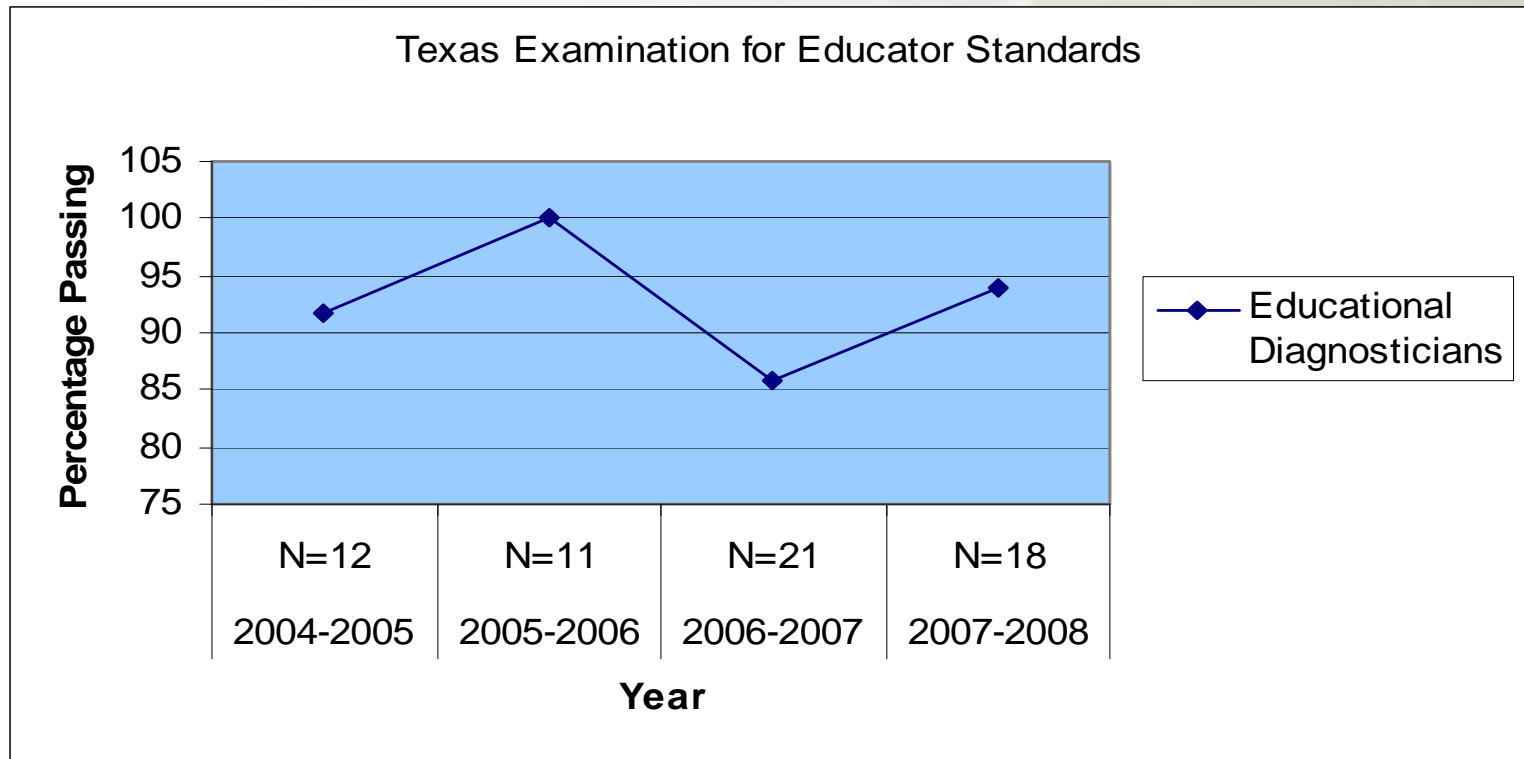

PRAIRIE VIEW A&M UNIVERSITY

TE_xES Pass Rates

Whitlowe R. Green College of Education

Results/Findings

Results/Findings

Results/Findings

Results/Findings

Results/Findings