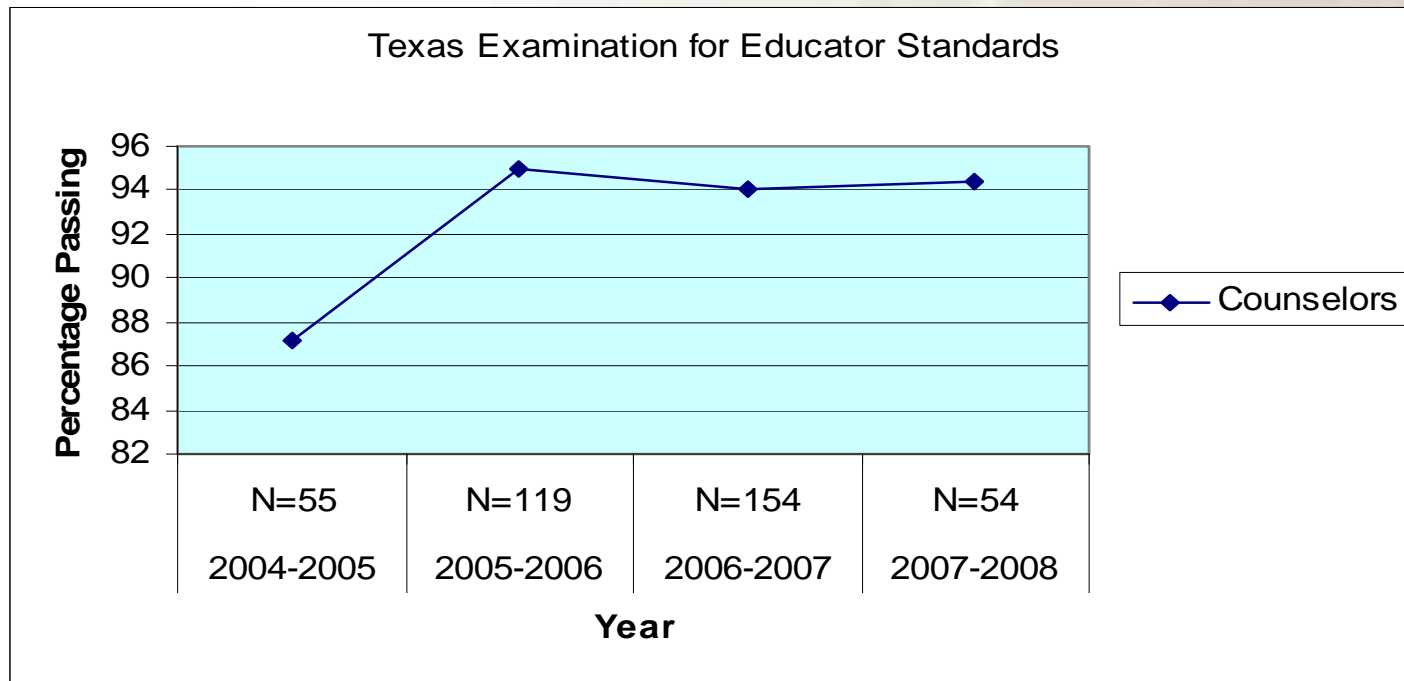

PRAIRIE VIEW A&M UNIVERSITY

TE_xES Pass Rates

Whitlowe R. Green College of Education

Results/Findings

Results/Findings

Results/Findings

Results/Findings

Results/Findings