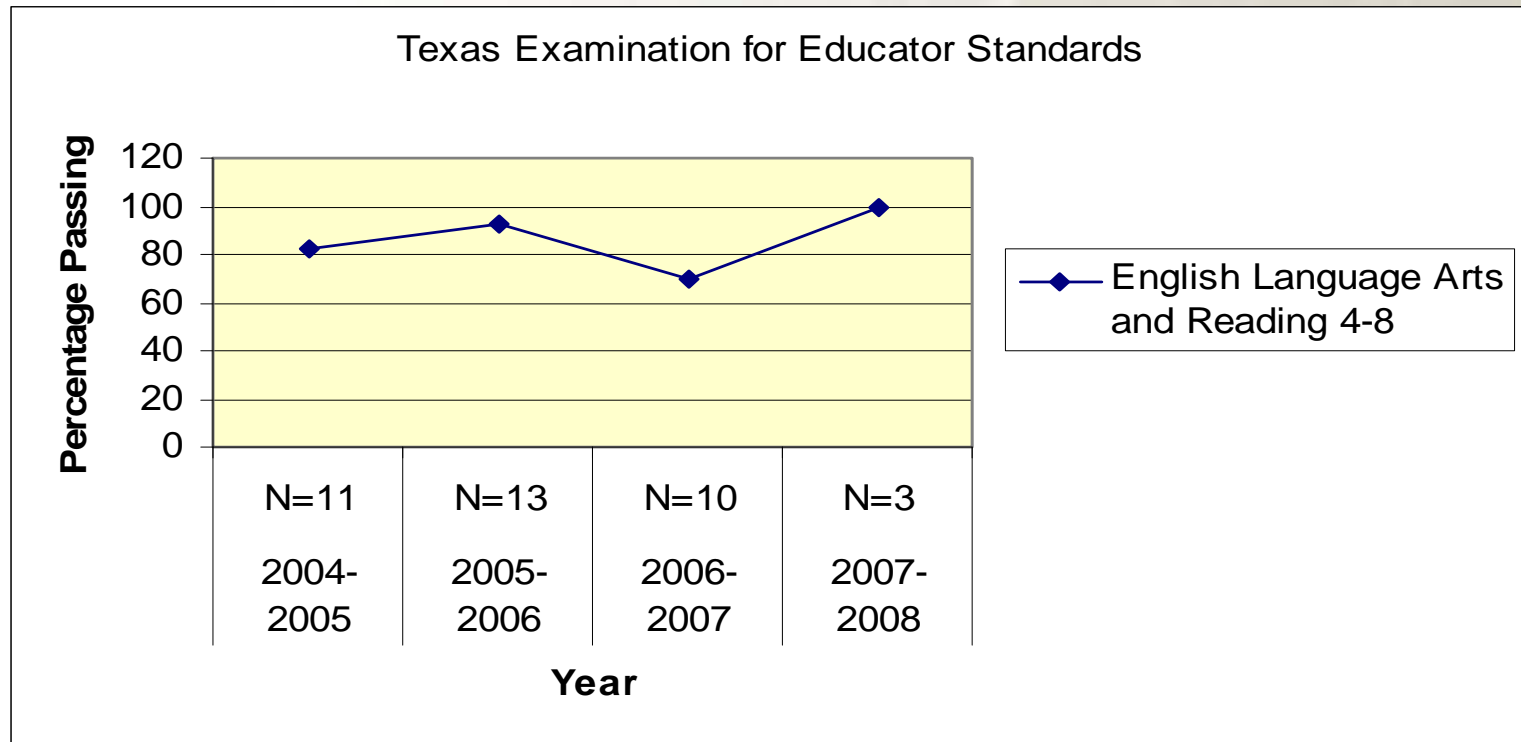

Results/Findings