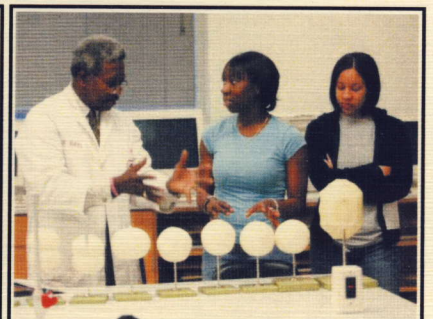

**Marvin D. and June Samuel Brailsford
College of Arts and Sciences**

Naming Dedication

Thursday, June 5, 2008

2:00 P.M.

***Prairie View A&M University
Prairie View, Texas***